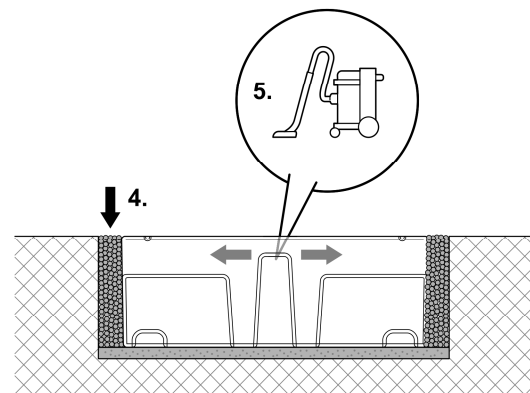

Water Reservoir Wall 60

max. 150 kg

Water Reservoir Wall 90

max. 150 kg

WRR0003

WRR0011