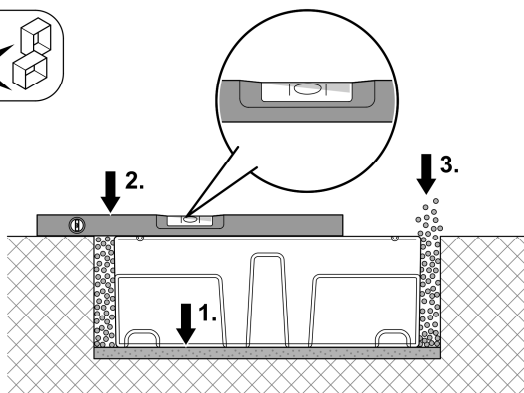

Water Reservoir Wall 60

max. 150 kg

Water Reservoir Wall 90

max. 150 kg

WRR0003

WRR0011