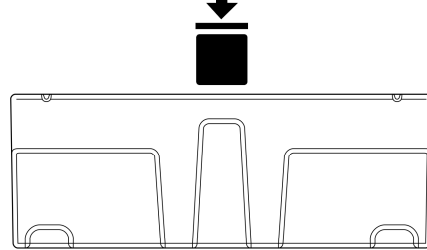

### Water Reservoir Wall 60

max. 150 kg