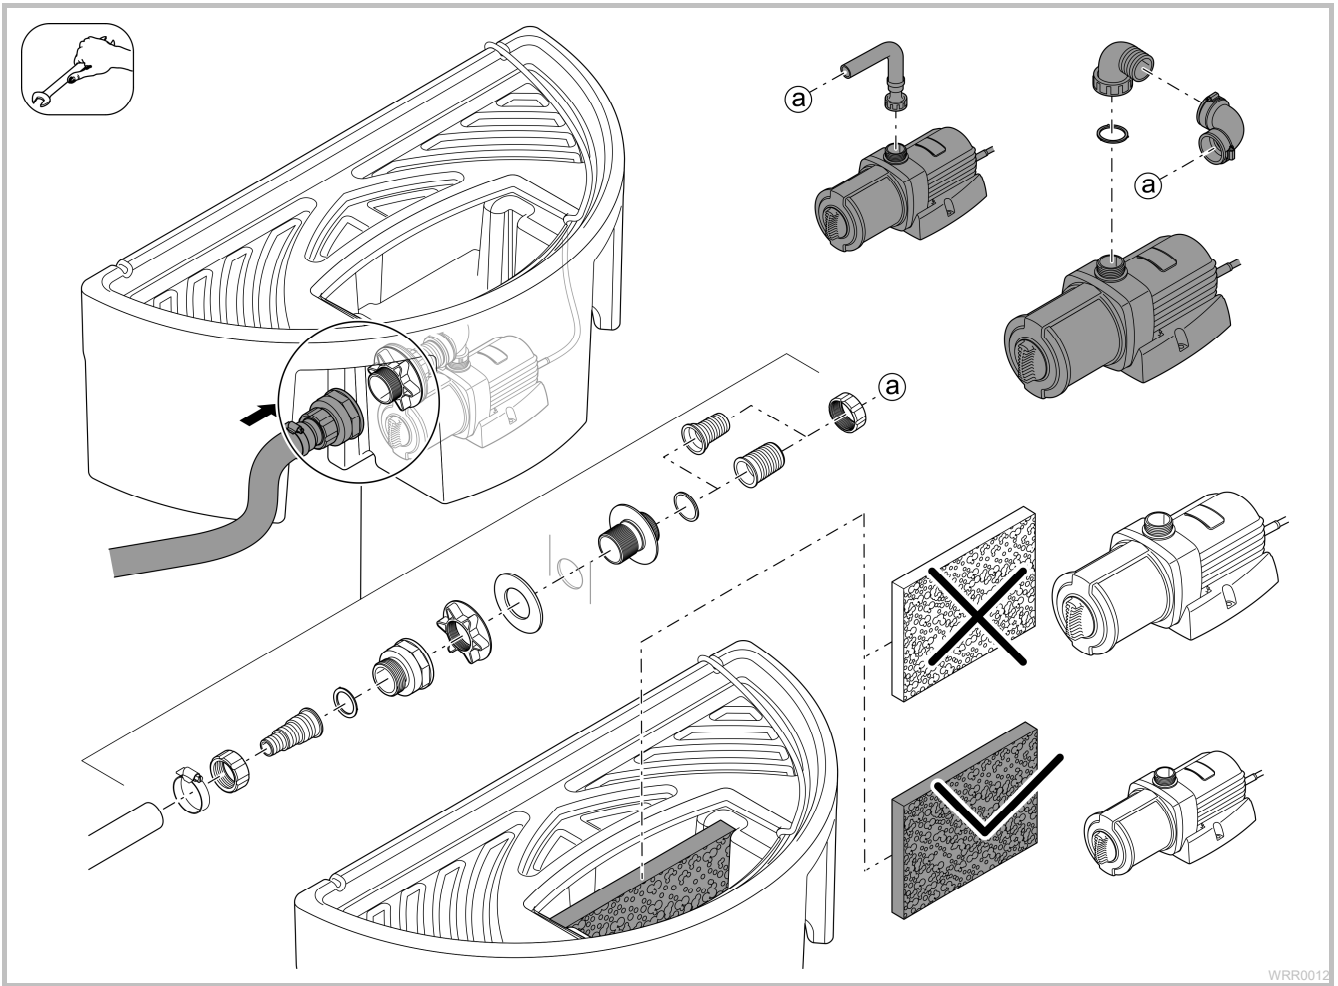

### Water Reservoir Wall 60

max. 150 kg

### Water Reservoir Wall 90

max. 150 kg

WRR0003

WRR0011

WRR0012

WRR0013