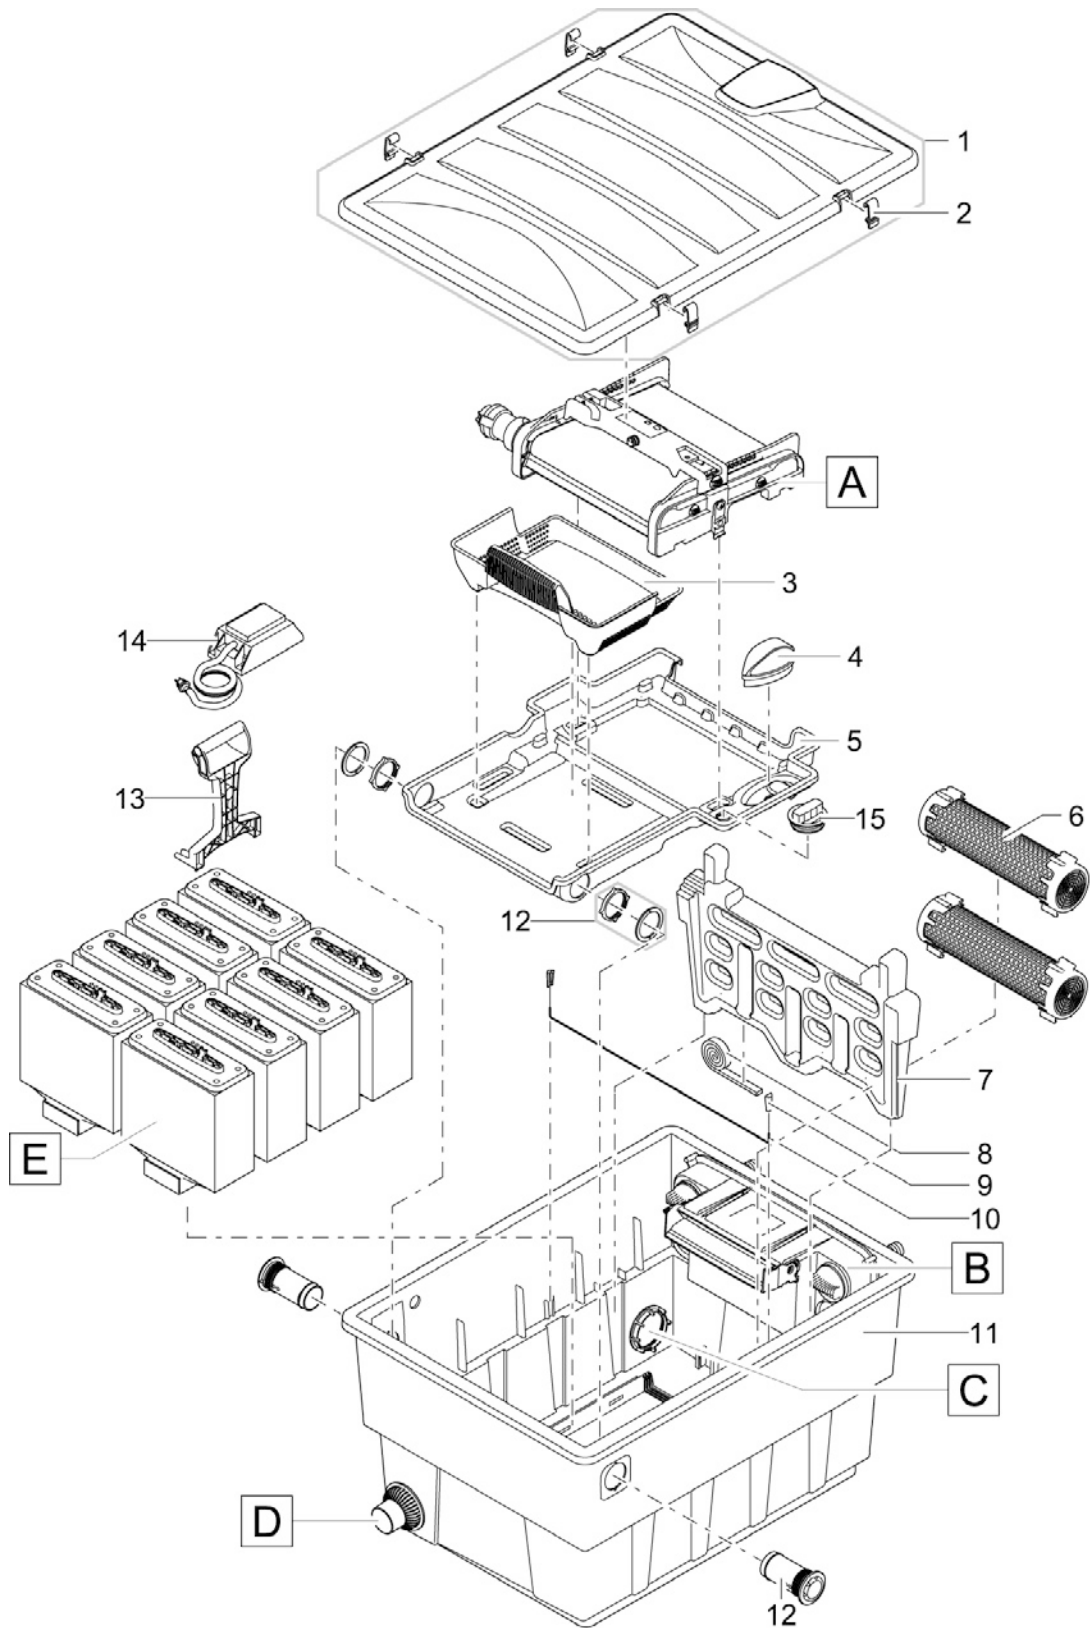

Item no.	Product
57694	BioTec ScreenMatic² 40000
57695	BioTec ScreenMatic² 60000