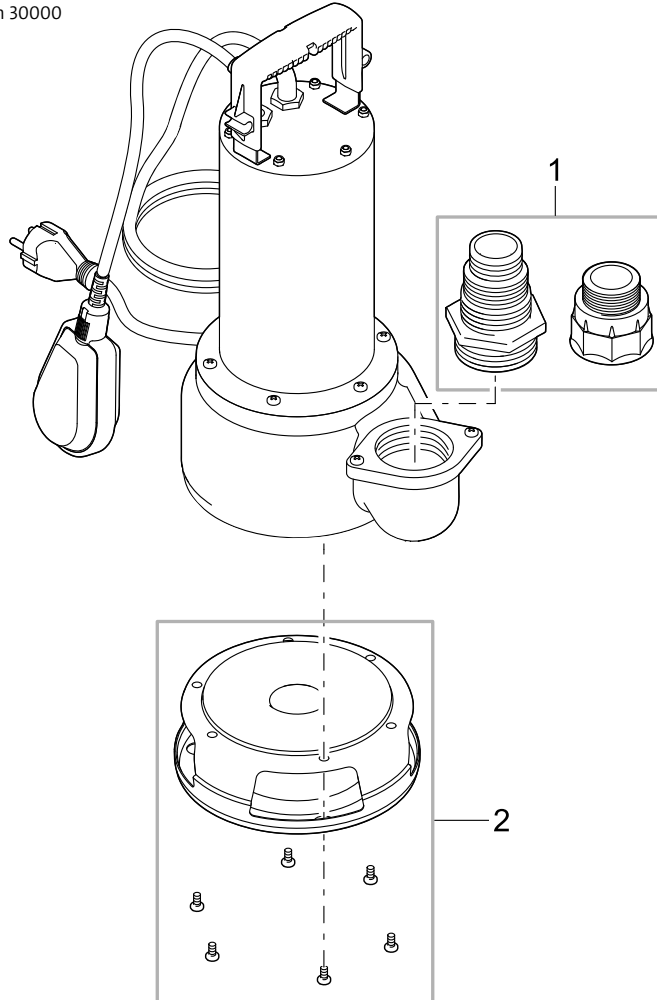

Item no.	Product
42269	ProMax MudDrain 20000
42270	ProMax MudDrain 25000
57767	ProMax MudDrain 25000
57768	ProMax MudDrain 30000
42274	GB ProMax MudDrain 20000
42275	GB ProMax MudDrain 25000
57770	GB ProMax MudDrain 25000
57771	GB ProMax MudDrain 30000

Pos.	Item no. Product	Product	Item no. Spare part	Spare part	Number
1	42269	ProMax MudDrain 20000 [INT]	44600	Adapter set MudDrain 2"	1
	42270	ProMax MudDrain 25000 [INT]			
	42274	ProMax MudDrain 20000 [GB]			
	42275	ProMax MudDrain 25000 [GB]			
	57767	ProMax MudDrain 25000 [INT]			
	57768	ProMax MudDrain 30000 [INT]			
	57770	ProMax MudDrain 25000 [GB]			
	57771	ProMax MudDrain 30000 [GB]			
2	42269	ProMax MudDrain 20000 [INT]	44599	Pump base incl. O-Ring MudDrain 20/25000	1
	42270	ProMax MudDrain 25000 [INT]			
	42274	ProMax MudDrain 20000 [GB]			
	42275	ProMax MudDrain 25000 [GB]			
	57767	ProMax MudDrain 25000 [INT]			
	57768	ProMax MudDrain 30000 [INT]			
	57770	ProMax MudDrain 25000 [GB]			
	57771	ProMax MudDrain 30000 [GB]