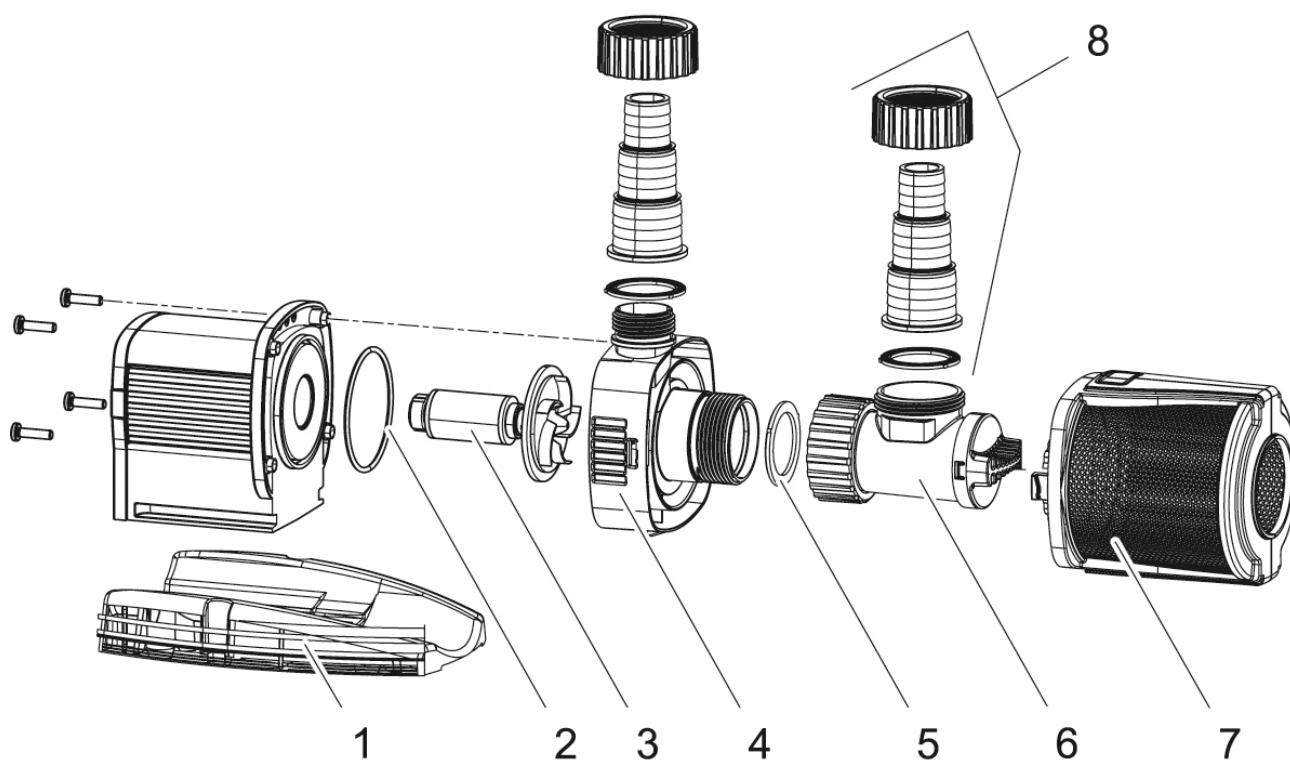

Item no.	Product
57390	Aquarius Universal Premium Eco 3000
57392	Aquarius Universal Premium Eco 4000

Pos.	Item no. Product	Product	Item no. Spare part	Spare part	Number
1	57390	Aquarius Universal Premium Eco 3000 [INT]	35752	ASM base Aquarius Universal Eco	1
	57392	Aquarius Universal Premium Eco 4000 [INT]			
2	57390	Aquarius Universal Premium Eco 3000 [INT]	25969	O-Ring NBR 60 x 2.5 SH70 A	1
	57392	Aquarius Universal Premium Eco 4000 [INT]			
3	57390	Aquarius Universal Premium Eco 3000 [INT]	35801	Impeller Aquarius Universal Eco 3000	1
	57392	Aquarius Universal Premium Eco 4000 [INT]	35802	Spare rotor cpl. EC-mini 4000	1
4	57390	Aquarius Universal Premium Eco 3000 [INT]	35825	Spare pump housing Aquar. Universal Eco	1
	57392	Aquarius Universal Premium Eco 4000 [INT]			
5	57390	Aquarius Universal Premium Eco 3000 [INT]	19491	Flat gasket hose tail 1 1/2"	1
	57392	Aquarius Universal Premium Eco 4000 [INT]			
6	57390	Aquarius Universal Premium Eco 3000 [INT]	26405	Suction unit Aquarius Universal size 4	1
	57392	Aquarius Universal Premium Eco 4000 [INT]			
7	57390	Aquarius Universal Premium Eco 3000 [INT]	35826	Spare pre filter Aquarius Universal Eco	1
	57392	Aquarius Universal Premium Eco 4000 [INT]			
8	57390	Aquarius Universal Premium Eco 3000 [INT]	35179	Add. pack Aquarius Universal 1600-6000	1
	57392	Aquarius Universal Premium Eco 4000 [INT]