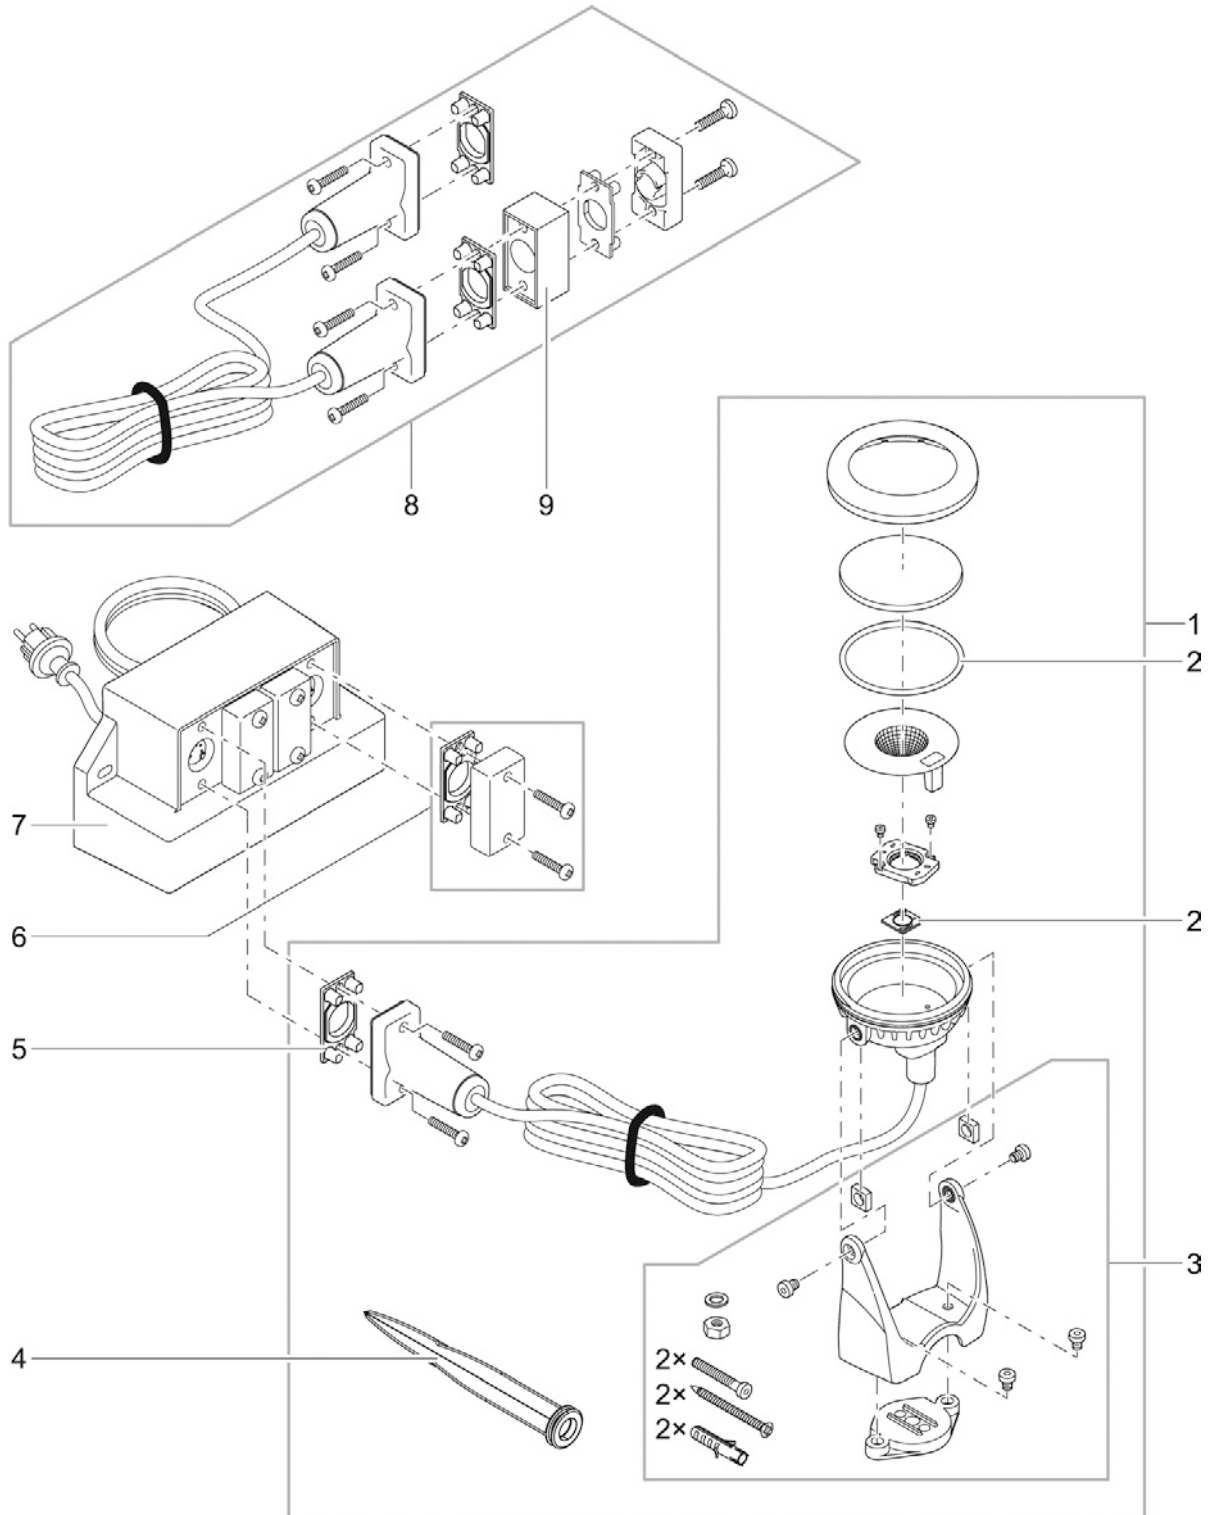

Item no.	Product
42633	LunAqua Power LED Set 1
42634	LunAqua Power LED Set 3
42635	LunAqua Power LED W