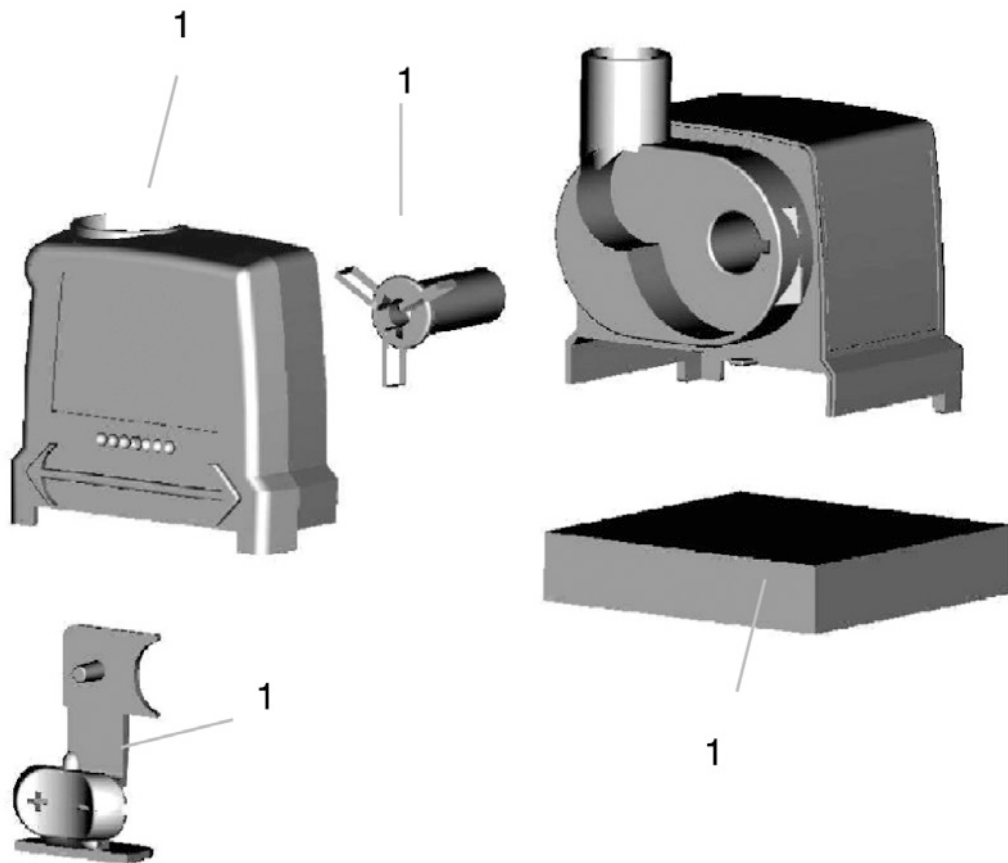

Item no.	Product
36673	Aquarius Universal Classic 440i
36726	Aquarius Universal Classic 440
36746	GB Aquarius Universal Classic 440

Pos.	Item no. Product	Product	Item no. Spare part	Spare part	Number
1	36673	Aquarius Universal Classic 440i [INT]	36787	Spare part set Aquarius Universal 440	1
	36726	Aquarius Universal Classic 440 [INT]			
	36746	Aquarius Universal Classic 440 [GB]