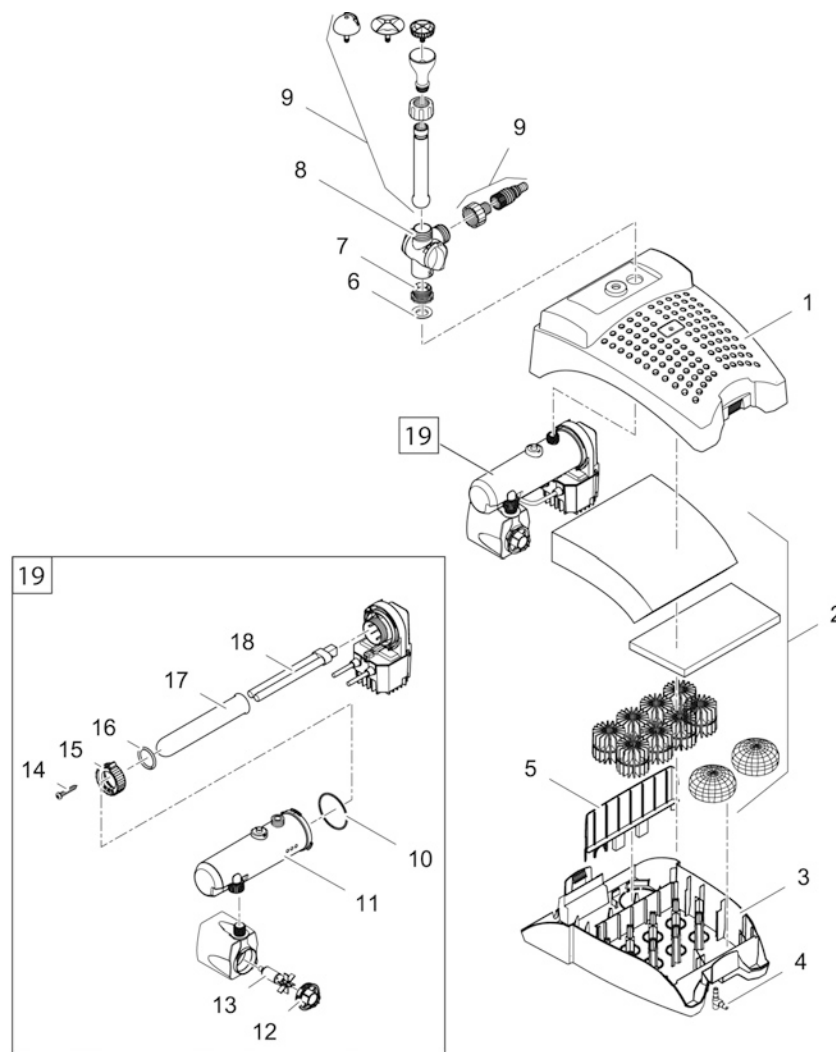

Item no.   **Product**
57379   Filtral UVC 5000

Pos.	Item no. Product	Product	Item no. Spare part	Spare part	Number
1	57379	Filtral UVC 5000 [INT]	29281	Top Filtral UVC 5000	1
2	57379	Filtral UVC 5000 [INT]	35836	Replacement filter set UVC 5000	1
3	57379	Filtral UVC 5000 [INT]	11349	Filterhousing base pump/UVC	1
4	57379	Filtral UVC 5000 [INT]	35087	Air connection BioTec 5.1 / 10.1	1
5	57379	Filtral UVC 5000 [INT]	29386	Separating plate UVC 5000	1
6	57379	Filtral UVC 5000 [INT]	29388	Profile gasket D35 x 5	1
7	57379	Filtral UVC 5000 [INT]	13427	Threaded bush plastic G1 A x G1/2 I	1
8	57379	Filtral UVC 5000 [INT]	43290	Spare T-controller Aquarius Fountain Set	1
9	57379	Filtral UVC 5000 [INT]	43083	Add. pack Aquarius Fountain Set Classic	1
10	57379	Filtral UVC 5000 [INT]	73490	O-Ring NBR 61,6 x 2,62 SH70 A greased	1
11	57379	Filtral UVC 5000 [INT]	35872	Spare water housing UVC 5000	1
12	57379	Filtral UVC 5000 [INT]	35770	ASM pump housing ASE 2500	1
13	57379	Filtral UVC 5000 [INT]	18013	Spare rotor cpl. ASE 2500 magnetized	1
14	57379	Filtral UVC 5000 [INT]	27891	Oval head screw CH-V2A DIN 7981 3.5 x 22	1
15	57379	Filtral UVC 5000 [INT]	12049	Clamp screw UVC 7/9/11W	1
16	57379	Filtral UVC 5000 [INT]	73481	O-Ring Viton 32 x 4 SH70 greased	1
17	57379	Filtral UVC 5000 [INT]	13312	Quartz glass D33 x 200 with rim	1
18	57379	Filtral UVC 5000 [INT]	56112	Replacement bulb UVC 11 W	1
19	57379	Filtral UVC 5000 [INT]	35874	Spare UVC-pump 5000	1