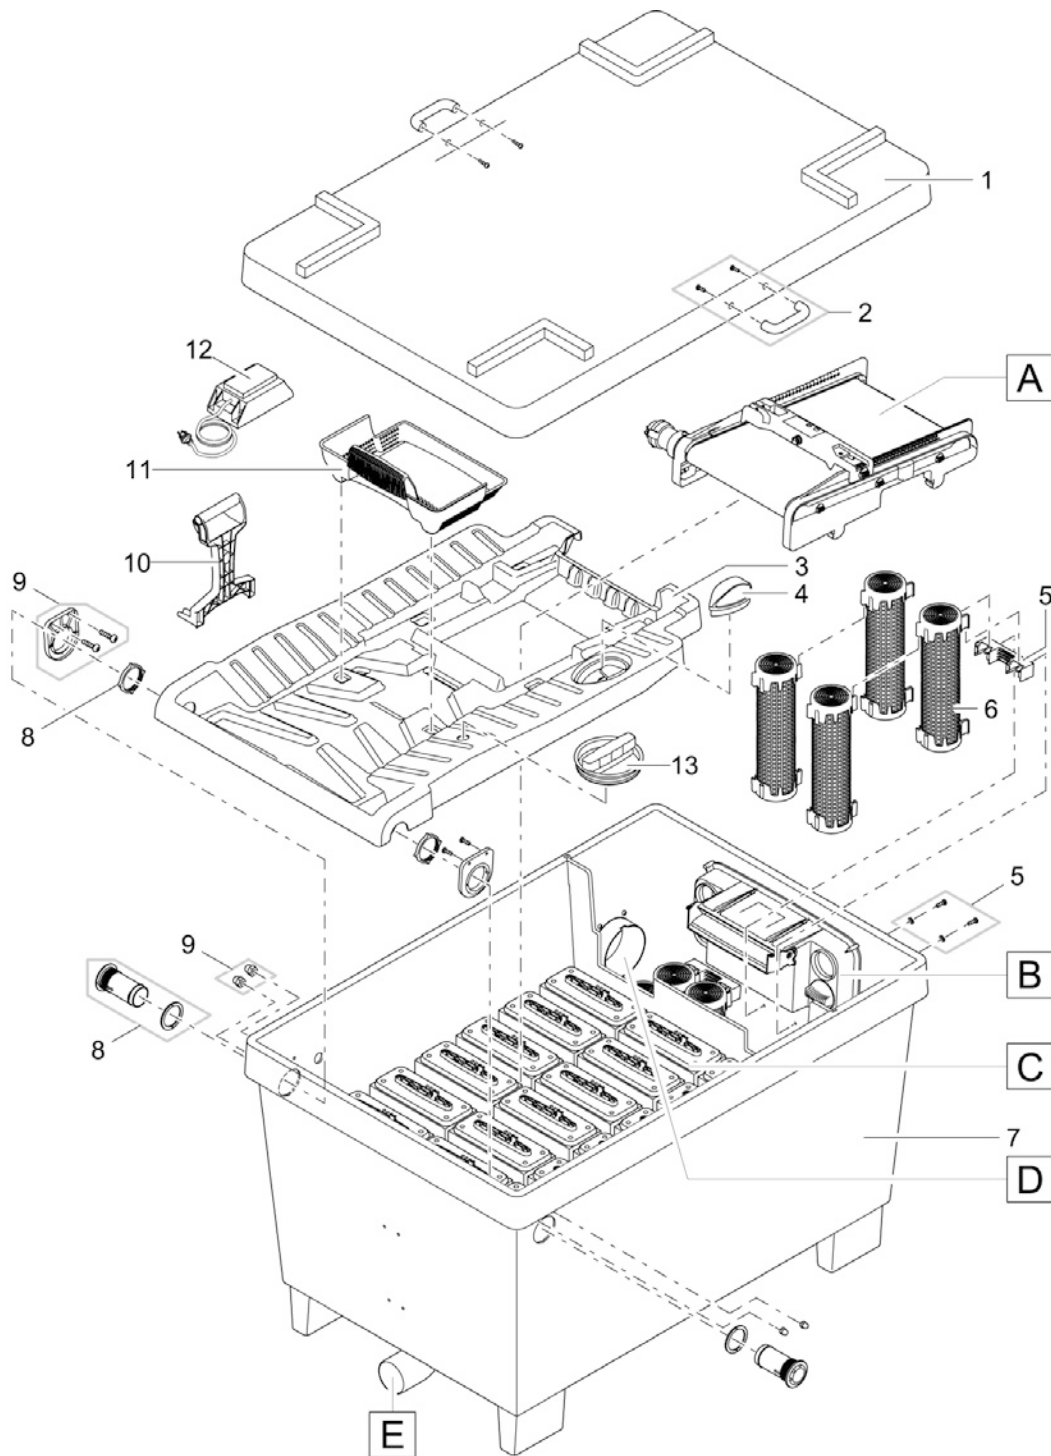

Pos.	Item no. Product	Product	Item no. Spare part	Spare part	Number
1	46178	BioTec ScreenMatic² 90000 [INT]	45320	Spare ASM filter lid incl. design plate	1
2	46178	BioTec ScreenMatic² 90000 [INT]	30983	Clip Bitron Eco / AquaMax	1
3	46178	BioTec ScreenMatic² 90000 [INT]	42346	Mud basket BioTec ScreenMatic	1
4	46178	BioTec ScreenMatic² 90000 [INT]	42449	Brush BioTec ScreenMatic	1
5	46178	BioTec ScreenMatic² 90000 [INT]	45323	Screen holder BioTec ScreenMatic 90000	1
6	46178	BioTec ScreenMatic² 90000 [INT]	25507	Substrate pipe cpl. BioTec 18 / 36	1
7	46178	BioTec ScreenMatic² 90000 [INT]	42342	Partition wall BioTec ScreenMatic 90000	1
8	46178	BioTec ScreenMatic² 90000 [INT]	47031	Seal partition wall ScreenMatic 90000	1
9	46178	BioTec ScreenMatic² 90000 [INT]	34830	Pull rod plug	2
10	46178	BioTec ScreenMatic² 90000 [INT]	25624	Pull rod BioTec 18	1
11	46178	BioTec ScreenMatic² 90000 [INT]	49600	ASM container BioTec ScreenMatic² 90000	1
12	46178	BioTec ScreenMatic² 90000 [INT]	44181	Spare screen holder fixation 2015	1
13	46178	BioTec ScreenMatic² 90000 [INT]	45252	Cleaner BioTec 90000	1
14	46178	BioTec ScreenMatic² 90000 [INT]	15118	Transformer 6 VA 2m H05RN-F 2 x 0.75 mm²	1
15	46178	BioTec ScreenMatic² 90000 [INT]	44173	Plug BioTec ScreenMatic 140000	1
16	46178	BioTec ScreenMatic² 90000 [INT]	42383	ASM BioTec ScreenMatic 40/60/90000	1
17	46178	BioTec ScreenMatic² 90000 [INT]	44178	Spare small parts BioTec ScreenM. 2015	1
18	46178	BioTec ScreenMatic² 90000 [INT]	44184	Spare ASM controller ScreenM.40/60/90000	1
19	46178	BioTec ScreenMatic² 90000 [INT]	42325	Woven fabric BioTec ScreenM. 40000/60000	1
20	46178	BioTec ScreenMatic² 90000 [INT]	44177	ASM scraper with brush ScreenMatic 2015	1
21	46178	BioTec ScreenMatic² 90000 [INT]	44183	Spare traction unit BioTec ScreenMatic²	1
22	46178	BioTec ScreenMatic² 90000 [INT]	48674	Add. pack ScreenMatic² 2017	1
23	46178	BioTec ScreenMatic² 90000 [INT]	43749	Step. grommet 1 1/2"+thread closed 2018	1
24	46178	BioTec ScreenMatic² 90000 [INT]	19506	Flat gasket NBR 60 x 47 x 3 SH40	1
25	46178	BioTec ScreenMatic² 90000 [INT]	44337	ASM distributor ScreenMatic 40000/60000	1
26	46178	BioTec ScreenMatic² 90000 [INT]	25691	O-Ring NBR 54 x 4 SH40	1
27	46178	BioTec ScreenMatic² 90000 [INT]	42949	Inlet locking nut BioTec ScreenMatic	1
28	46178	BioTec ScreenMatic² 90000 [INT]	44179	Spare gasket seal distributor	1
29	46178	BioTec ScreenMatic² 90000 [INT]	25000	Oval head screw CH-V2A DIN 7981 4.8 x 22	8
30	46178	BioTec ScreenMatic² 90000 [INT]	48686	ASM connection BioTec DN110	1
31	46178	BioTec ScreenMatic² 90000 [INT]	44182	Spare drain ASM BioTec	1
32	46178	BioTec ScreenMatic² 90000 [INT]	34859	Gasket set outlet BioTec 12-18 / M1-M5	1
33	46178	BioTec ScreenMatic² 90000 [INT]	34670	Foam pad cover BioTec	8
34	46178	BioTec ScreenMatic² 90000 [INT]	42895	Replacement set blue BioTec 40-/90000	2
35	46178	BioTec ScreenMatic² 90000 [INT]	45254	Foam holder BioTec 90000	8
36	46178	BioTec ScreenMatic² 90000 [INT]	45325	Foam holder locking clip BioTec	2
37	46178	BioTec ScreenMatic² 90000 [INT]	42893	Repl. set foam re/pu BioTec 40-/90000	6
38	46178	BioTec ScreenMatic² 90000 [INT]	44308	ASM brush holder ScreenMatic	1
39	46178	BioTec ScreenMatic² 90000 [INT]	42450	Mud flap cap	1
40	46178	BioTec ScreenMatic² 90000 [INT]	34367	Inlet 2" connection set BioTec 30	1
41	46178	BioTec ScreenMatic² 90000 [INT]	45255	Holder cleaner BioTec 90000	1

Item no.   Product
57696   BioTec ScreenMatic² 140000