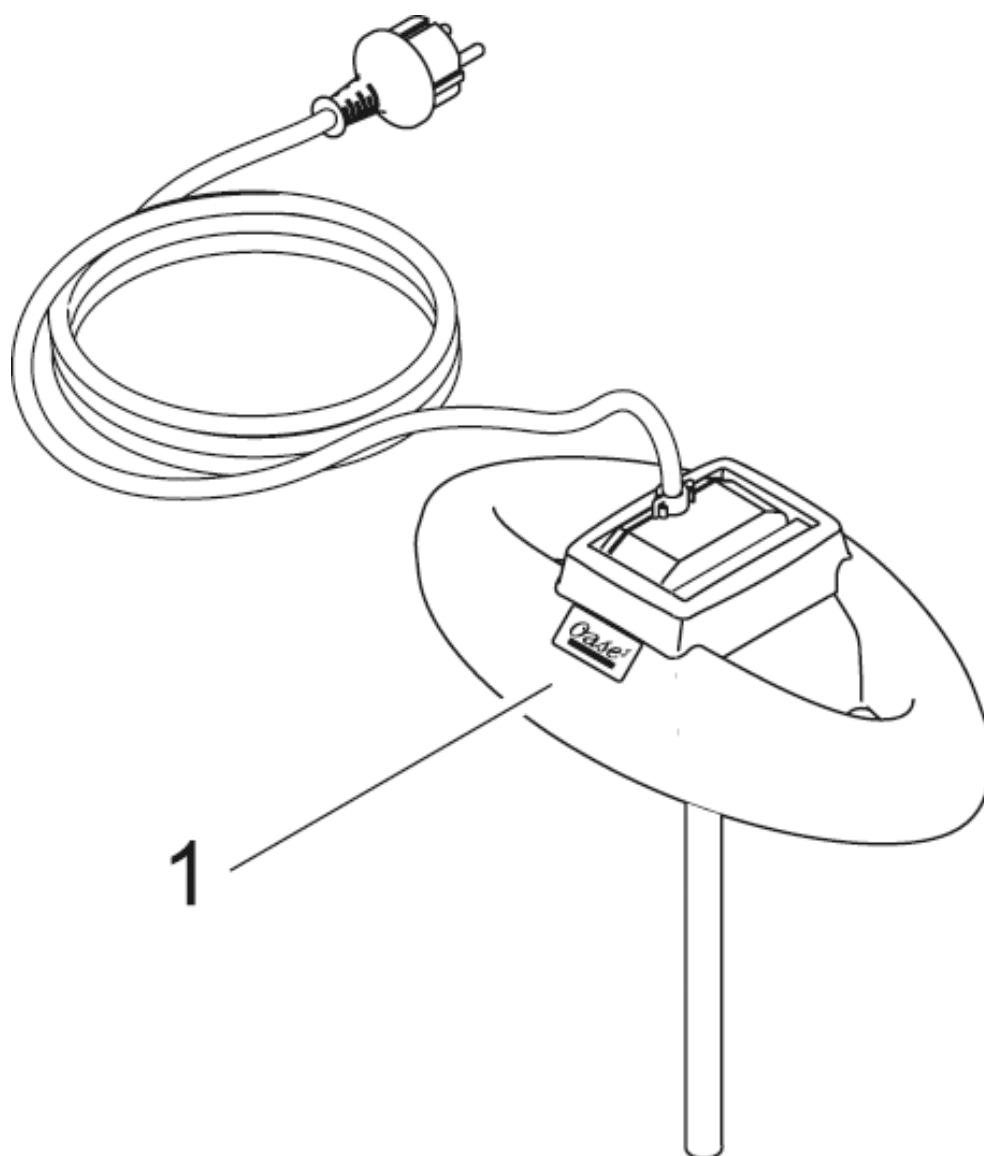

Item no.	Product
51230	IceFree Thermo 200
51231	IceFree Thermo 330

FILTERS, UVC & AERATION

ICE PREVENTER

Pos.	Item no. Product	Product	Item no. Spare part	Spare part	Number
1	51230	IceFree Thermo 200 [INT]	21600	Floater IceFree Thermo	1