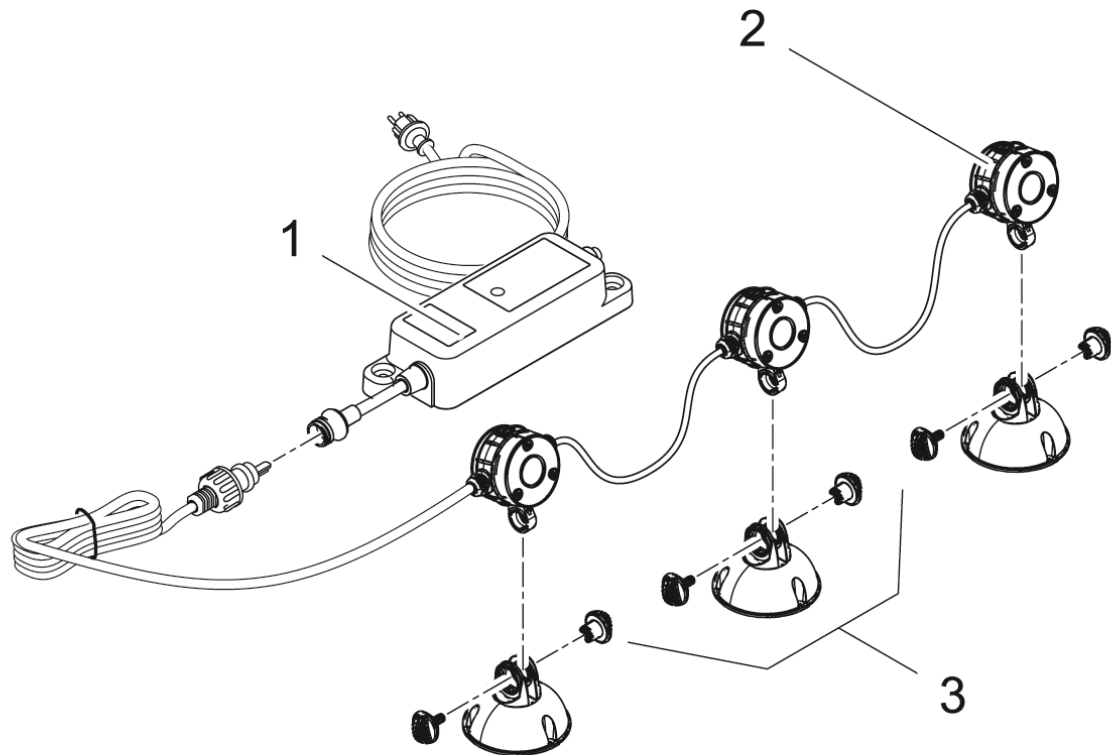

Item no.	Product
50512	LunAqua Mini LED
50513	LunAqua Mini LED warm

Pos.	Item no. Product	Product	Item no. Spare part	Spare part	Number
1	50512	LunAqua Mini LED [INT]	15562	ASM electronic box LunAqua Mini	1
	50513	LunAqua Mini LED warm [INT]			
2	50512	LunAqua Mini LED [INT]	30856	ASM LED Luminis 3 cold white 2013	1
	50513	LunAqua Mini LED warm [INT]	30857	ASM LED Luminis 3 warm white 2013	1
3	50512	LunAqua Mini LED [INT]	15619	ASM base LunAqua Mini	1
	50513	LunAqua Mini LED warm [INT]