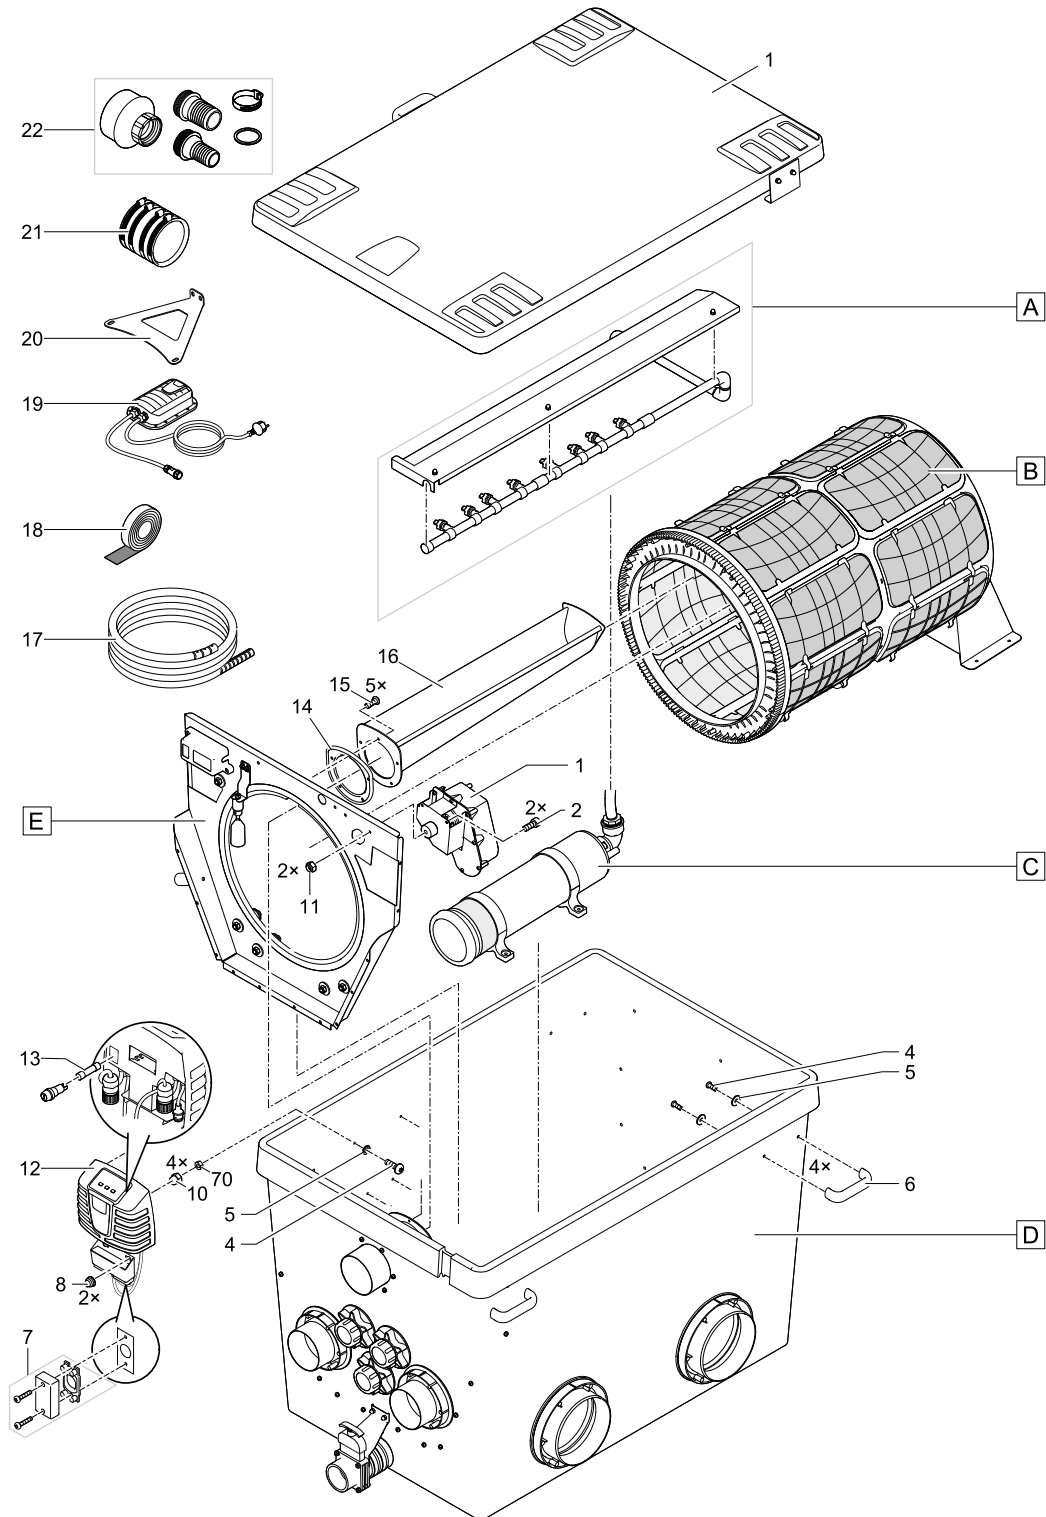

Item no.	Product
73365	ProfiClear Premium DF-XL pump-fed EGC
73366	GB ProfiClear Premium DF-XL pump-fed EGC