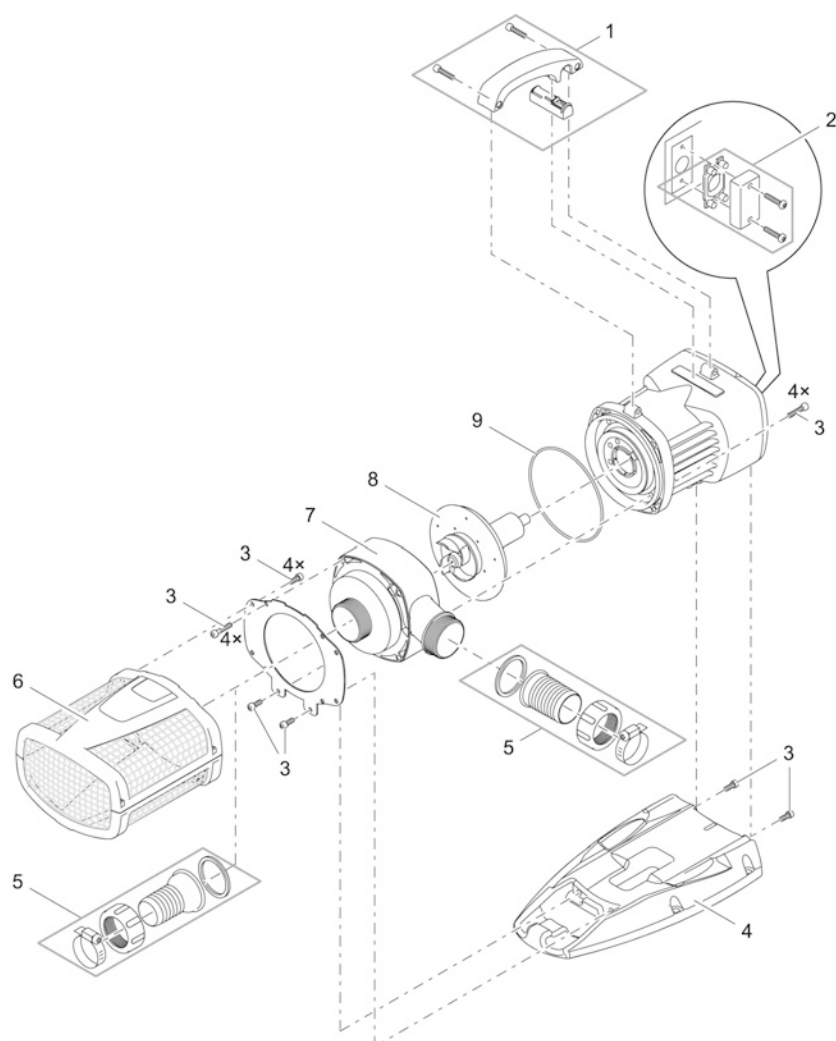

Item no.	Product
39916	AquaMax Eco Expert 21000
39917	AquaMax Eco Expert 26000

Pos.	Item no. Product	Product	Item no. Spare part	Spare part	Number
1	39916	AquaMax Eco Expert 21000 [INT]	40510	Spare handle with switch set	1
	39917	AquaMax Eco Expert 26000 [INT]			
2	39916	AquaMax Eco Expert 21000 [INT]	40509	ASM gland seal with gasket set	1
	39917	AquaMax Eco Expert 26000 [INT]			
4	39916	AquaMax Eco Expert 21000 [INT]	70464	ASM base EC2 Maxi	1
	39917	AquaMax Eco Expert 26000 [INT]			
5	39916	AquaMax Eco Expert 21000 [INT]	35359	Connection kit Aquamax Expert	1
	39917	AquaMax Eco Expert 26000 [INT]			
6	39916	AquaMax Eco Expert 21000 [INT]	37838	ASM filter housing AquaMax Expert	1
	39917	AquaMax Eco Expert 26000 [INT]			
7	39916	AquaMax Eco Expert 21000 [INT]	40623	ASM pump housing AquaMax Eco Exp. 21000	1
	39917	AquaMax Eco Expert 26000 [INT]	37837	ASM pump housing AquaMax Eco Exp. 26000	1
8	39916	AquaMax Eco Expert 21000 [INT]	40508	Spare rotor AquaMax Eco Exp. 21000-26000	1
	39917	AquaMax Eco Expert 26000 [INT]			
9	39916	AquaMax Eco Expert 21000 [INT]	32972	O-Ring NBR 127 x 4.0 SH70	1
	39917	AquaMax Eco Expert 26000 [INT]