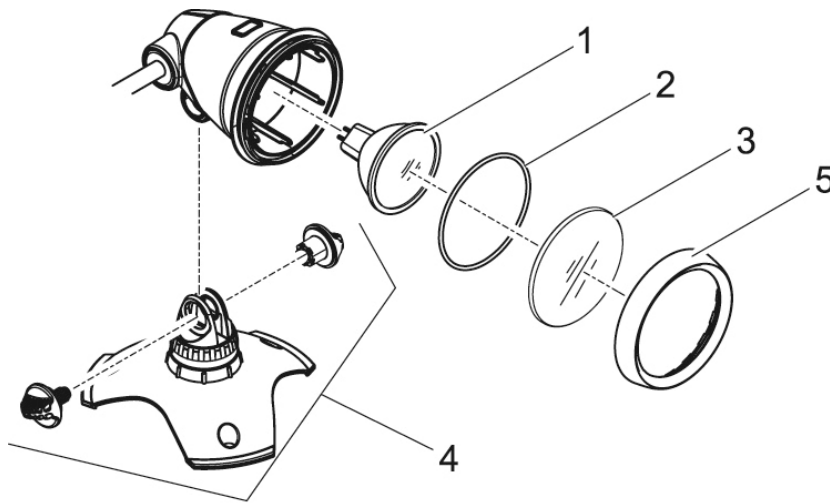

Item no.	Product
57034	LunAqua 3 LED Set 1
57035	LunAqua 3 LED Set 3

Pos.	Item no. Product	Product	Item no. Spare part	Spare part	Number
1	57034	LunAqua 3 LED Set 1 [INT]	47727	LED Lamp LunAqua 3 LED 2017	1
	57035	LunAqua 3 LED Set 3 [INT]			
2	57034	LunAqua 3 LED Set 1 [INT]	27267	O-Ring SI 61 x 2 SH70 A black	1
	57035	LunAqua 3 LED Set 3 [INT]			
3	57034	LunAqua 3 LED Set 1 [INT]	27259	Lens clear LunAqua 3	1
	57035	LunAqua 3 LED Set 3 [INT]			
4	57034	LunAqua 3 LED Set 1 [INT]	22982	Spare part base LunAqua 3 LED	1
	57035	LunAqua 3 LED Set 3 [INT]			
5	57034	LunAqua 3 LED Set 1 [INT]	27073	Coupling nut LunAqua 3 / Classic LED	1
	57035	LunAqua 3 LED Set 3 [INT]			
6	57034	LunAqua 3 LED Set 1 [INT]	27067	Transformer 20VA 2m H05RN-F 2 x 0.75 mm²	1
	57035	LunAqua 3 LED Set 3 [INT]			
7	57034	LunAqua 3 LED Set 1 [INT]	15117	Adapter male H05RN-F2x0.75/female 3x2.35	1
	57035	LunAqua 3 LED Set 3 [INT]			
8	57034	LunAqua 3 LED Set 1 [INT]	20284	Spike	1
	57035	LunAqua 3 LED Set 3 [INT]