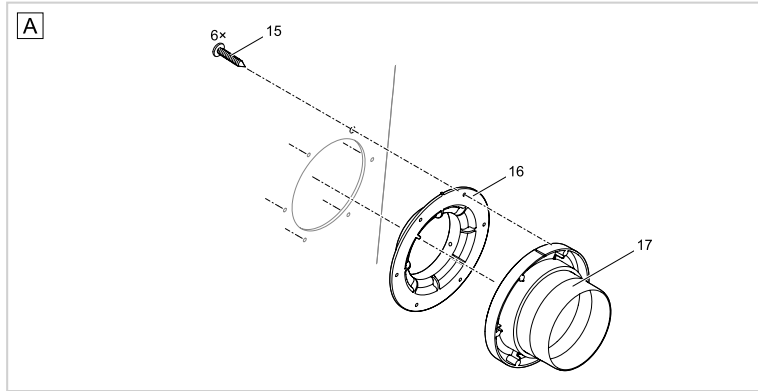

Pos.	Item no. Product	Product	Item no. Spare part	Spare part	Number
1	50772	ProfiClear Premium Moving Bed Module [INT]	72780	ASM lid container M / L	1
2	50772	ProfiClear Premium Moving Bed Module [INT]	42904	Hel-X 13 Biomedica 25 l	2
3	50772	ProfiClear Premium Moving Bed Module [INT]	20292	Oval head screw V2A DIN 7985 M6 x 12	4
4	50772	ProfiClear Premium Moving Bed Module [INT]	20609	Fiberplate DIN 7603 6 x 12 x 1 mm	8
5	50772	ProfiClear Premium Moving Bed Module [INT]	17038	Container bio module	1
6	50772	ProfiClear Premium Moving Bed Module [INT]	6117	Cap nut V2A DIN 1587 M6	6
7	50772	ProfiClear Premium Moving Bed Module [INT]	17216	Airstone clamp bio filter	2
8	50772	ProfiClear Premium Moving Bed Module [INT]	17918	Oval head screw V2A DIN 7985 M6 x 25	2
9	50772	ProfiClear Premium Moving Bed Module [INT]	17391	Air stone ProfiClear Premium Moving Bed	1
10	50772	ProfiClear Premium Moving Bed Module [INT]	18184	PVC air hose transp. DI 9 mm x 0.85 m	1
11	50772	ProfiClear Premium Moving Bed Module [INT]	42865	Air connection ProfiClear Compact	1
12	50772	ProfiClear Premium Moving Bed Module [INT]	17631	Hose adapter 4 to 8 mm	1
13	50772	ProfiClear Premium Moving Bed Module [INT]	18186	Air connection T-piece 9 mm	1
14	50772	ProfiClear Premium Moving Bed Module [INT]	18185	PVC air hose transp. DI 9 mm x 0.10 m	1
15	50772	ProfiClear Premium Moving Bed Module [INT]	27572	Oval head screw CZ-V2A DIN 7981 6.3 x 32	1
16	50772	ProfiClear Premium Moving Bed Module [INT]	17248	Gasket mesh tube	1
17	50772	ProfiClear Premium Moving Bed Module [INT]	26958	Outlet 150/1 ProfiClear M 2 - M 5	2
18	50772	ProfiClear Premium Moving Bed Module [INT]	17327	Perforated sheet outlet	1
19	50772	ProfiClear Premium Moving Bed Module [INT]	18446	Spare drain DN75 Premium	1
20	50772	ProfiClear Premium Moving Bed Module [INT]	18448	Spare screws set drain DN75 Premium	1
21	50772	ProfiClear Premium Moving Bed Module [INT]	17251	ASM rubber bushing D178 mm	2
22	50772	ProfiClear Premium Moving Bed Module [INT]	26987	Outlet 150/2 ProfiClear M 2 - M 5	2
23	50772	ProfiClear Premium Moving Bed Module [INT]	19006	ASM mesh tube bio module	1
24	50772	ProfiClear Premium Moving Bed Module [INT]	43353	Mesh tube bracket	1