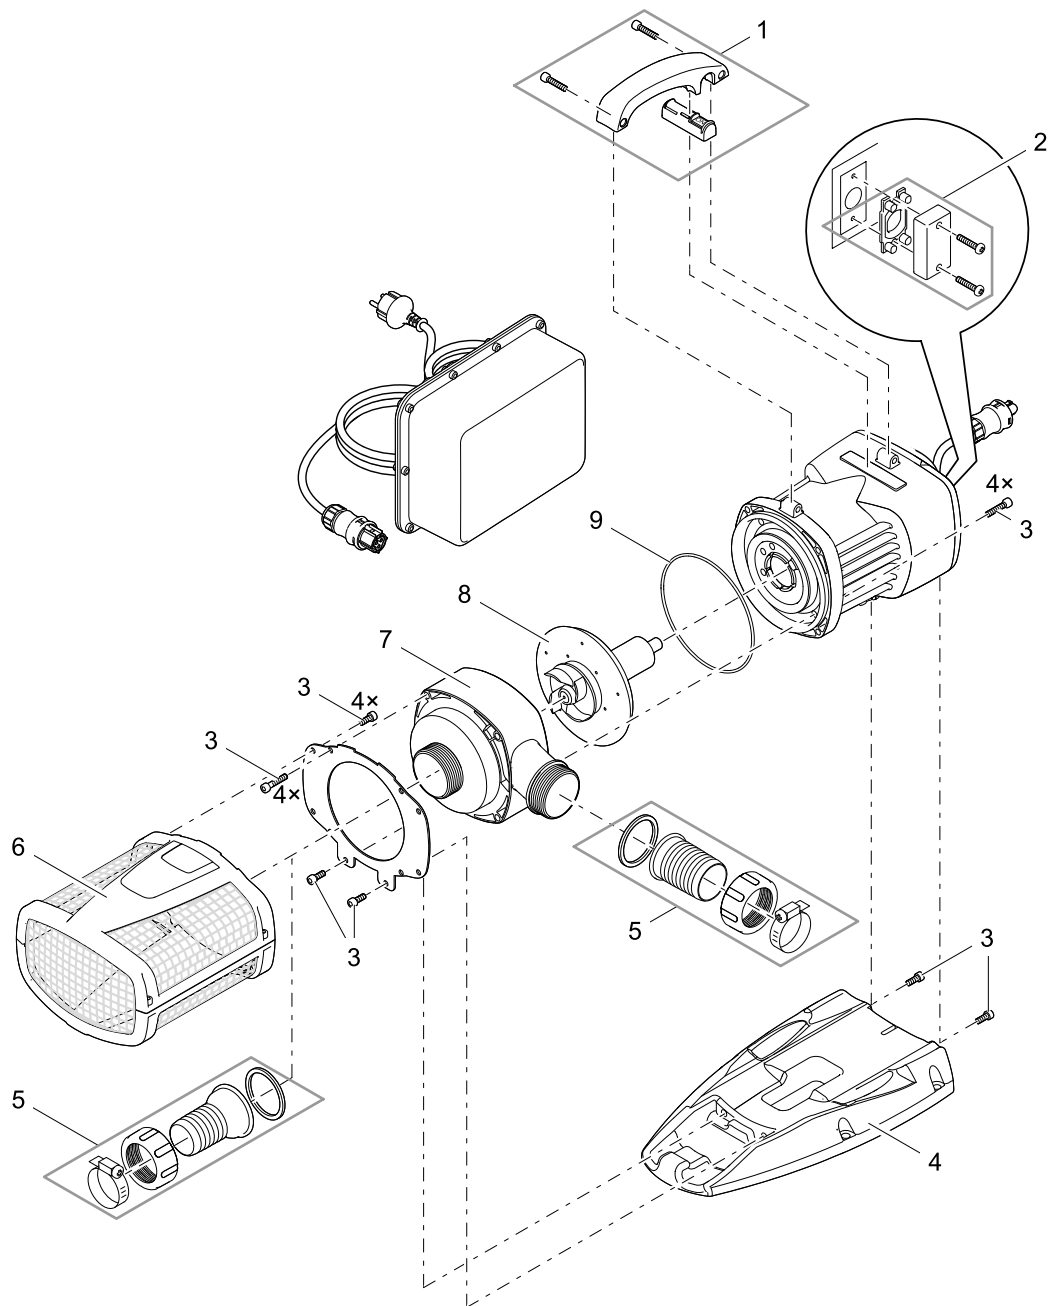

Item no.   Product
55313   AquaMax Eco Expert 20000 / 12 V

Pos.	Item no. Product	Product	Item no. Spare part	Spare part	Number
1	55313	AquaMax Eco Expert 20000 / 12 V [INT]	40510	Spare handle with switch set	1
2	55313	AquaMax Eco Expert 20000 / 12 V [INT]	40509	ASM gland seal with gasket set	1
4	55313	AquaMax Eco Expert 20000 / 12 V [INT]	70464	ASM base EC2 Maxi	1
5	55313	AquaMax Eco Expert 20000 / 12 V [INT]	35359	Connection kit Aquamax Expert	1
6	55313	AquaMax Eco Expert 20000 / 12 V [INT]	37838	ASM filter housing AquaMax Expert	1
7	55313	AquaMax Eco Expert 20000 / 12 V [INT]	37837	ASM pump housing AquaMax Eco Exp. 26000	1
8	55313	AquaMax Eco Expert 20000 / 12 V [INT]	40508	Spare rotor AquaMax Eco Exp. 21000-26000	1
9	55313	AquaMax Eco Expert 20000 / 12 V [INT]	32972	O-Ring NBR 127 x 4.0 SH70	1