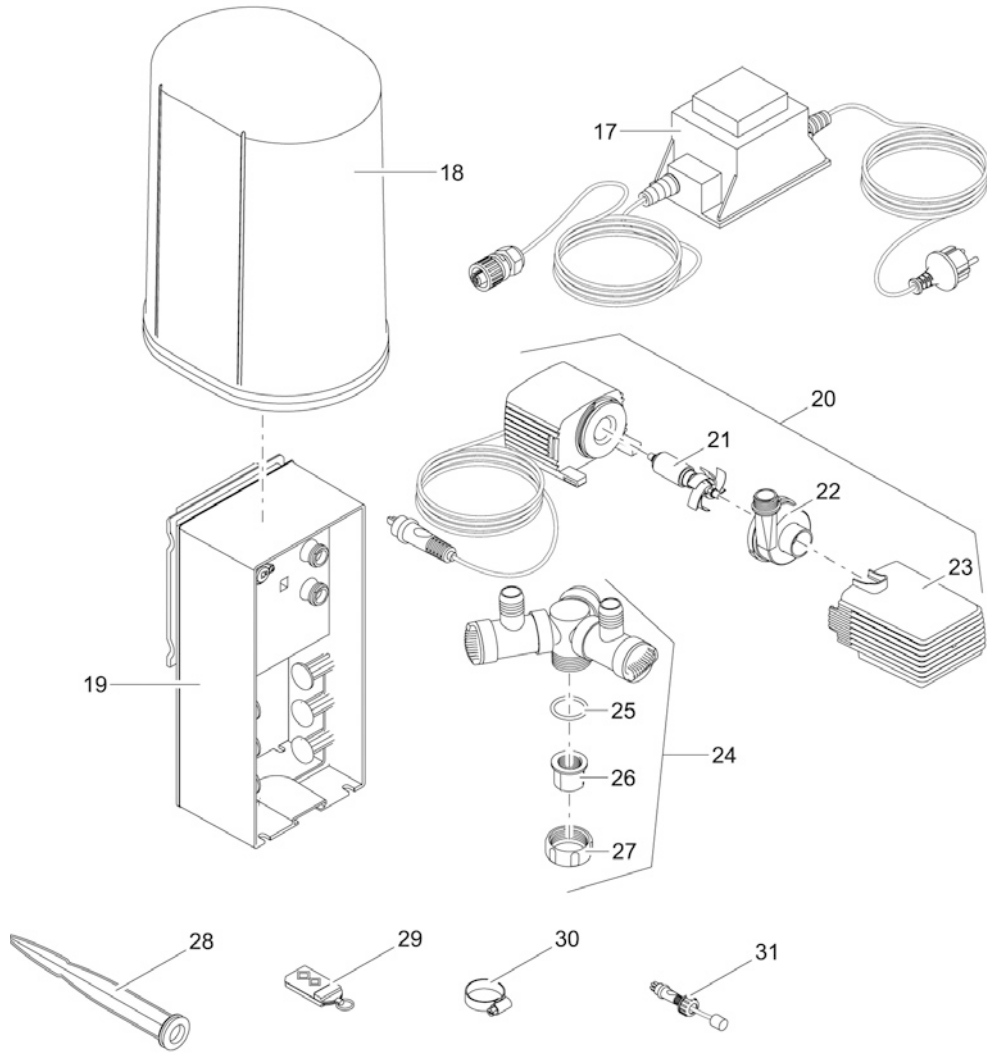

Pos.	Item no. Product	Product	Item no. Spare part	Spare part	Number
1	50191	Water Jet Lightning [INT]	11513	Metal header Water Jet Lightning	1
2	50191	Water Jet Lightning [INT]	11273	Bajonett top Water Jet Lightning	1
3	50191	Water Jet Lightning [INT]	3517	O-Ring NBR 12 x 2 SH75	1
4	50191	Water Jet Lightning [INT]	11343	Nozzle plate D8 Water Jet Lightning	1
5	50191	Water Jet Lightning [INT]	11498	TP-screw V2A 1411 KA 3.5-8	3
6	50191	Water Jet Lightning [INT]	11519	Foam Water Jet Lightning D105 x 50	1
7	50191	Water Jet Lightning [INT]	11353	ASM power LED Water Jet Lightning	1
9	50191	Water Jet Lightning [INT]	11631	TP-screw 1411 KA 50-14	3
10	50191	Water Jet Lightning [INT]	11275	Inner part Water Jet Lightning	1
11	50191	Water Jet Lightning [INT]	11497	O-Ring SI 100 x 4 SH45	1
12	50191	Water Jet Lightning [INT]	12434	ASM base Water Jet Lightning	1
13	50191	Water Jet Lightning [INT]	11329	Stand Water Jet Lightning	1
14	50191	Water Jet Lightning [INT]	28924	Clamp screw LunAqua 3 ASA	1
15	50191	Water Jet Lightning [INT]	11500	90° elbow 1" + nut + gasket	1
17	50191	Water Jet Lightning [INT]	35807	ASM transf. DC connector 13.5 V / 60 VA	1
18	50191	Water Jet Lightning [INT]	33371	Cover FM-Master	1
19	50191	Water Jet Lightning [INT]	12492	Spare controller WaterJet Lightning	1
20	50191	Water Jet Lightning [INT]	11890	ASM pump Water Jet Lightning	1
21	50191	Water Jet Lightning [INT]	19174	ASM impeller cpl. Water Jet Lightning	1
22	50191	Water Jet Lightning [INT]	34674	Pump housing S 3-2	1
23	50191	Water Jet Lightning [INT]	19310	Plug in filter 1500 - 2500	1
24	50191	Water Jet Lightning [INT]	11850	2 way distributor 3/4"	1
25	50191	Water Jet Lightning [INT]	27014	O-Ring NBR 25.5 x 3 SH70 A	1
26	50191	Water Jet Lightning [INT]	27064	Reducing piece 1/2" Multi WD	1
27	50191	Water Jet Lightning [INT]	12094	Coupling nut 1"	1
28	50191	Water Jet Lightning [INT]	20284	Spike	1
29	50191	Water Jet Lightning [INT]	11282	2 channel remote control	1
30	50191	Water Jet Lightning [INT]	11818	Hose clamp 20 - 32 mm	1
31	50191	Water Jet Lightning [INT]	12490	ASM jumper plug	1