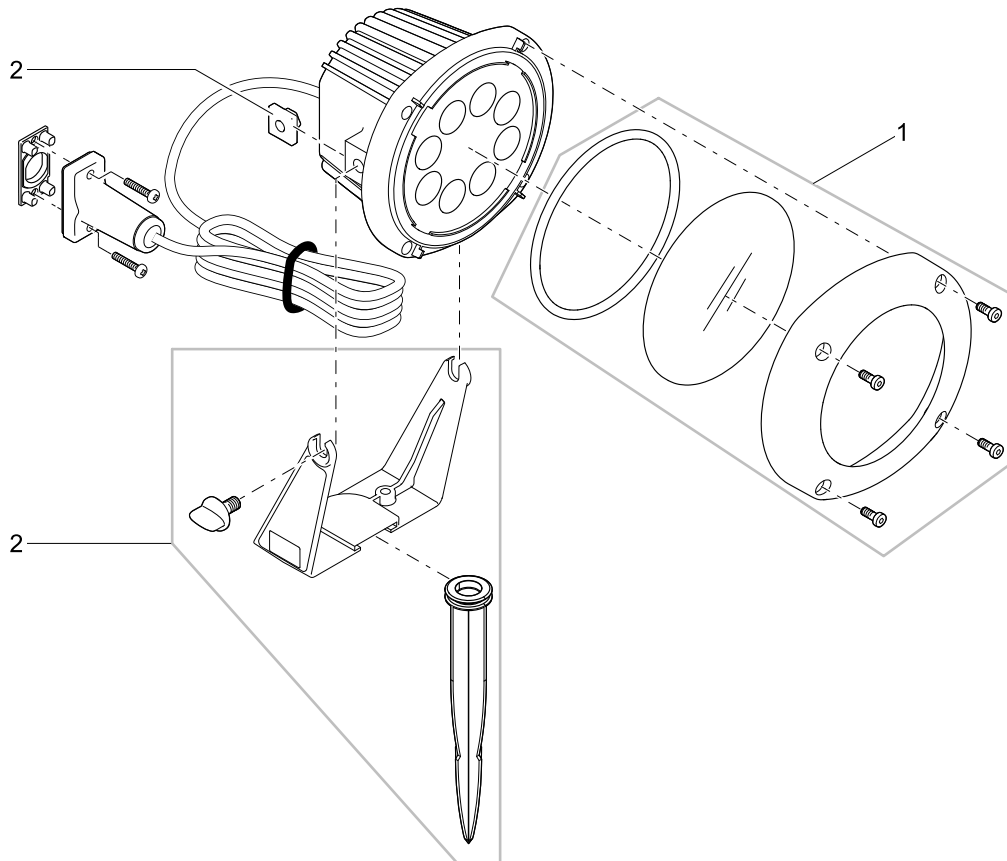

Item no.	Product
51968	LunAqua Power LED XL 3000 Narrow Spot
57763	LunAqua Power LED XL 3000 Spot
57762	LunAqua Power LED XL 3000 Flood
57764	LunAqua Power LED XL 3000 Wide Flood
51970	LunAqua Power LED XL 4000 Narrow Spot
51971	LunAqua Power LED XL 4000 Spot
51969	LunAqua Power LED XL 4000 Flood
51978	LunAqua Power LED XL 4000 Wide Flood

Pos.	Item no. Product	Product	Item no. Spare part	Spare part	Number
1	51968	LunAqua Power LED XL 3000 Narrow Spot [INT]	36467	Spare part top/glass LunAqua Power LEDXL	1
	57763	LunAqua Power LED XL 3000 Spot [INT]			
	57762	LunAqua Power LED XL 3000 Flood [INT]			
	57764	LunAqua Power LED XL 3000 Wide Flood [INT]			
	51970	LunAqua Power LED XL 4000 Narrow Spot [INT]			
	51971	LunAqua Power LED XL 4000 Spot [INT]			
	51969	LunAqua Power LED XL 4000 Flood [INT]			
	51978	LunAqua Power LED XL 4000 Wide Flood [INT]			
2	51968	LunAqua Power LED XL 3000 Narrow Spot [INT]	13422	Spare part fastening set LunAqua	1
	57763	LunAqua Power LED XL 3000 Spot [INT]			
	57762	LunAqua Power LED XL 3000 Flood [INT]			
	57764	LunAqua Power LED XL 3000 Wide Flood [INT]			
	51970	LunAqua Power LED XL 4000 Narrow Spot [INT]			
	51971	LunAqua Power LED XL 4000 Spot [INT]			
	51969	LunAqua Power LED XL 4000 Flood [INT]			
	51978	LunAqua Power LED XL 4000 Wide Flood [INT]