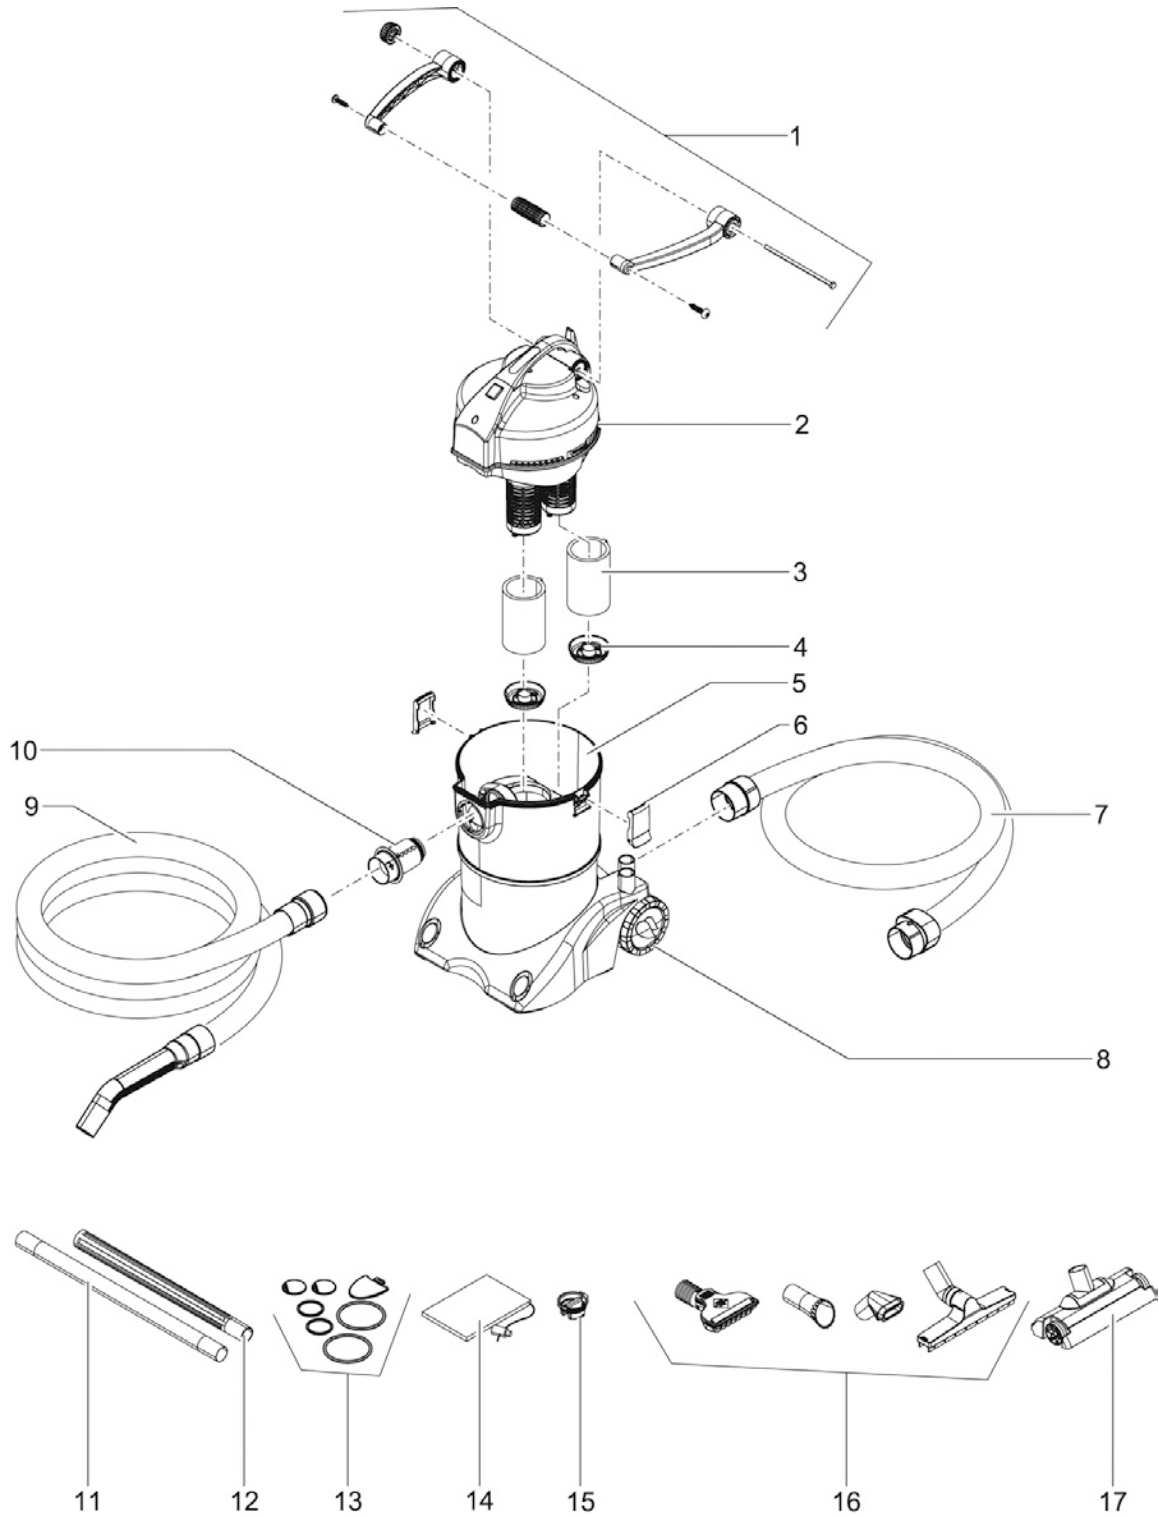

Item no.	Product
50388	PondoVac 4
50391	GB PondoVac 4
42939	GB PondoVac 4