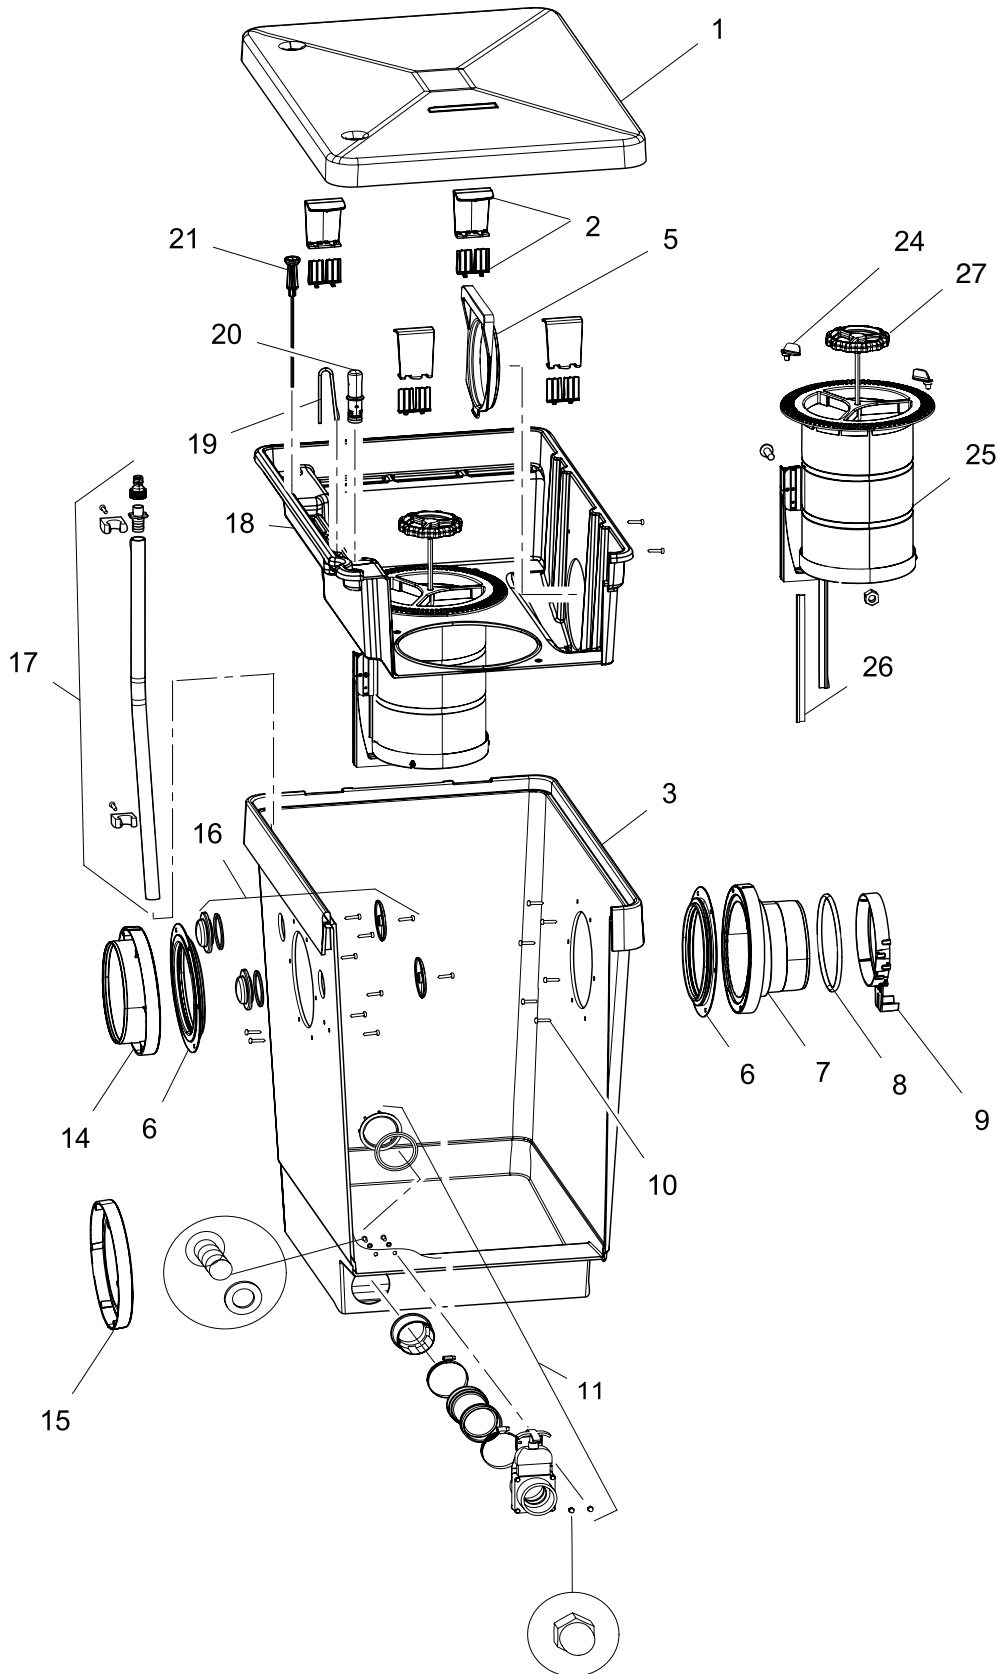

Item no.   Product
37108   ProfiClear Classic coarse debris extrac.

Pos.	Item no. Product	Product	Item no. Spare part	Spare part	Number
1	37108	ProfiClear Classic coarse debris extrac. [INT]	72780	ASM lid container M / L	1
2	37108	ProfiClear Classic coarse debris extrac. [INT]	35408	Spare clip inner lid 1 + 2 ProfiClear	4
3	37108	ProfiClear Classic coarse debris extrac. [INT]	18412	Filter box ProfiCl. Clas. filter module	1
5	37108	ProfiClear Classic coarse debris extrac. [INT]	26960	Outlet grid ProfiClear M 2 - M 5	1
6	37108	ProfiClear Classic coarse debris extrac. [INT]	26957	Gasket 150 screwed	6
7	37108	ProfiClear Classic coarse debris extrac. [INT]	26958	Outlet 150/1 ProfiClear M 2 - M 5	1
8	37108	ProfiClear Classic coarse debris extrac. [INT]	27669	O-Ring NBR 156 x 10 SH70	1
9	37108	ProfiClear Classic coarse debris extrac. [INT]	26968	Aeratorblock retainer	1
10	37108	ProfiClear Classic coarse debris extrac. [INT]	27572	Oval head screw CZ-V2A DIN 7981 6.3 x 32	1
11	37108	ProfiClear Classic coarse debris extrac. [INT]	18446	Spare drain DN75 Premium	1
14	37108	ProfiClear Classic coarse debris extrac. [INT]	26987	Outlet 150/2 ProfiClear M 2 - M 5	1
15	37108	ProfiClear Classic coarse debris extrac. [INT]	27175	Plug 150 ProfiClear	1
16	37108	ProfiClear Classic coarse debris extrac. [INT]	19325	ASM plug cpl. module filter 1 1/2"	1
17	37108	ProfiClear Classic coarse debris extrac. [INT]	35411	Spare spray unit ProfiClear	1
18	37108	ProfiClear Classic coarse debris extrac. [INT]	26966	Inner cover Screenex	1
19	37108	ProfiClear Classic coarse debris extrac. [INT]	27172	Air connection ProfiClear	1
20	37108	ProfiClear Classic coarse debris extrac. [INT]	35409	Spare water level indicator ProfiClear	1
21	37108	ProfiClear Classic coarse debris extrac. [INT]	35410	Spare thermometer with clip ProfiClear	1
24	37108	ProfiClear Classic coarse debris extrac. [INT]	35873	ASM cylinder retainer ProfiClear M 2	1
25	37108	ProfiClear Classic coarse debris extrac. [INT]	27173	ASM cylinder screenex ProfiClear	2
26	37108	ProfiClear Classic coarse debris extrac. [INT]	26972	Brush Screenex cylinder ProfiClear M 2	1
27	37108	ProfiClear Classic coarse debris extrac. [INT]	26979	Turning handle Sreenex cylin. ProfiCl.M2	1