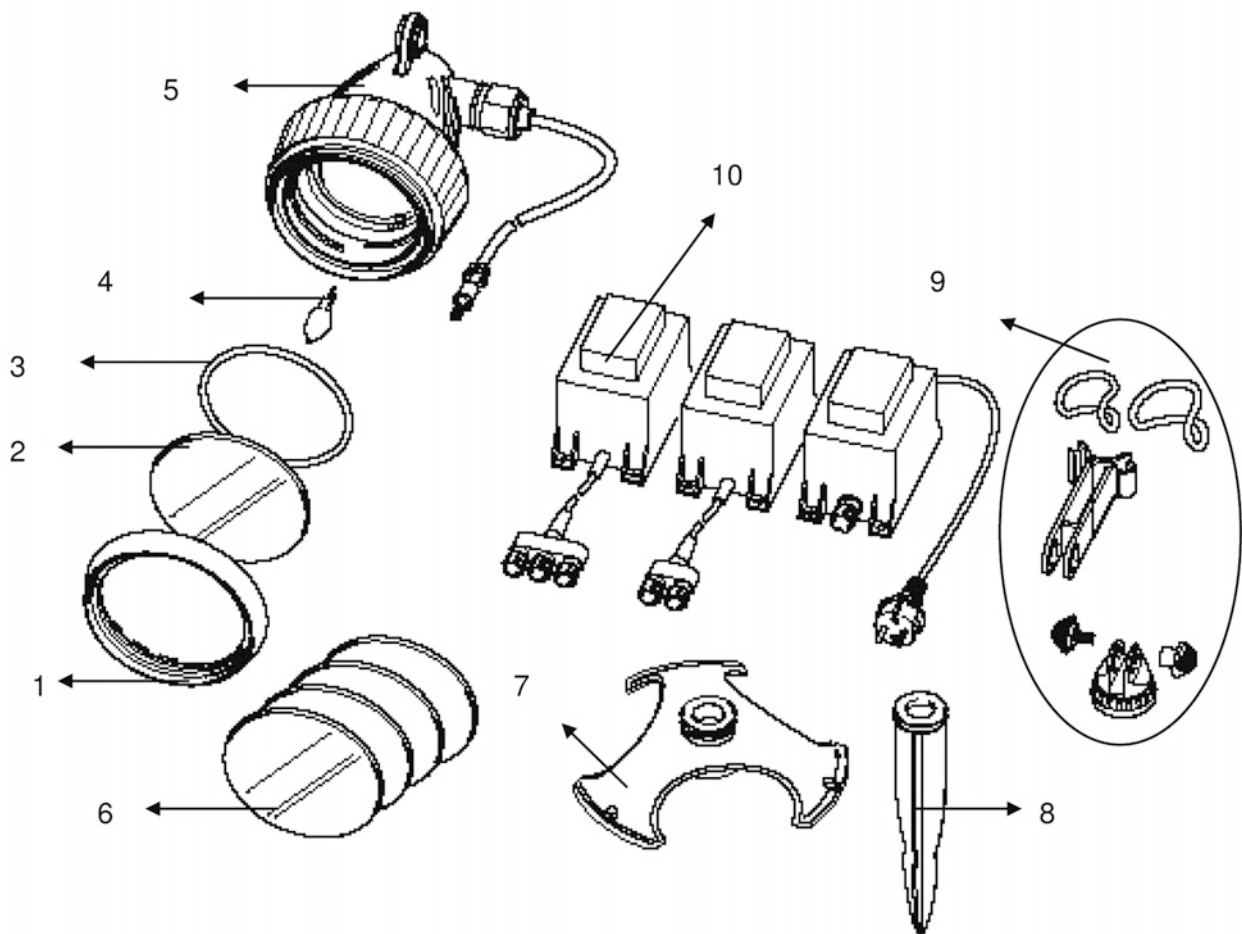

Item no.	Product
57141	LunAqua 3 Solo
56903	LunAqua 3 Set 1
56904	LunAqua 3 Set 2
56905	LunAqua 3 Set 3
57206	GB LunAqua 3 Set 3