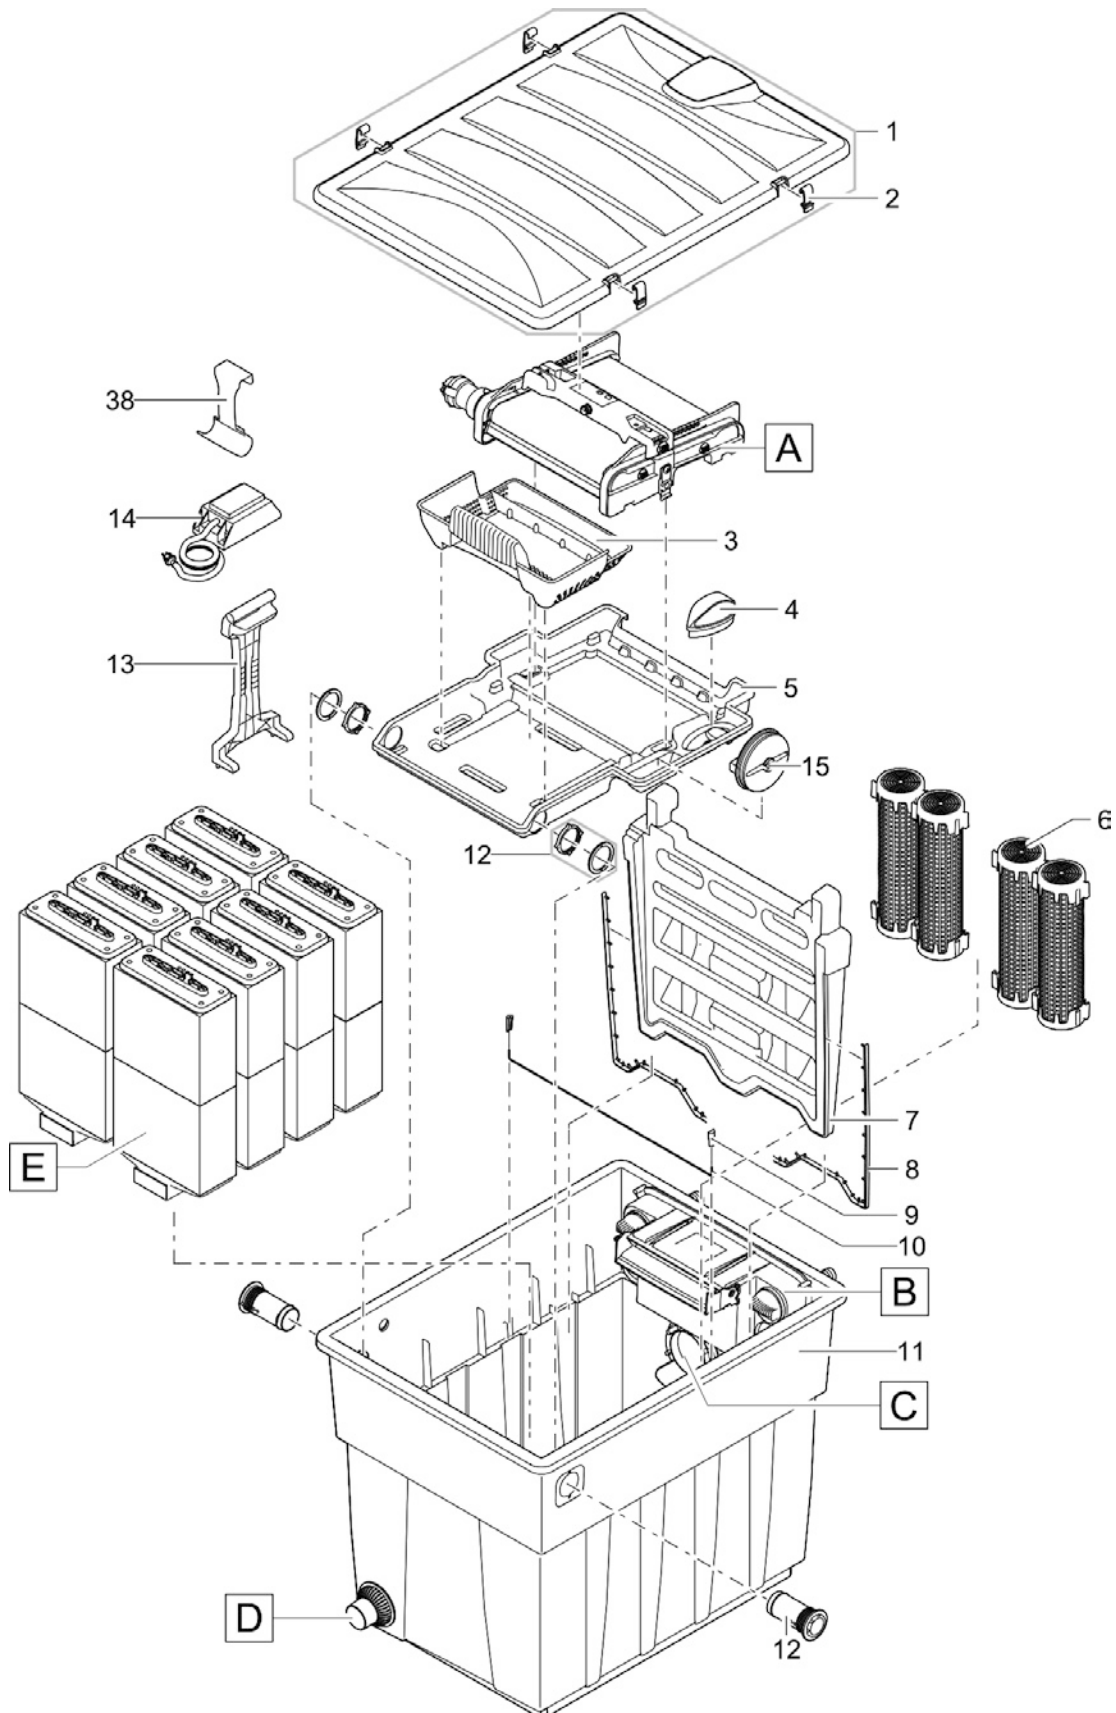

Item no.   Product
46178   BioTec ScreenMatic² 90000