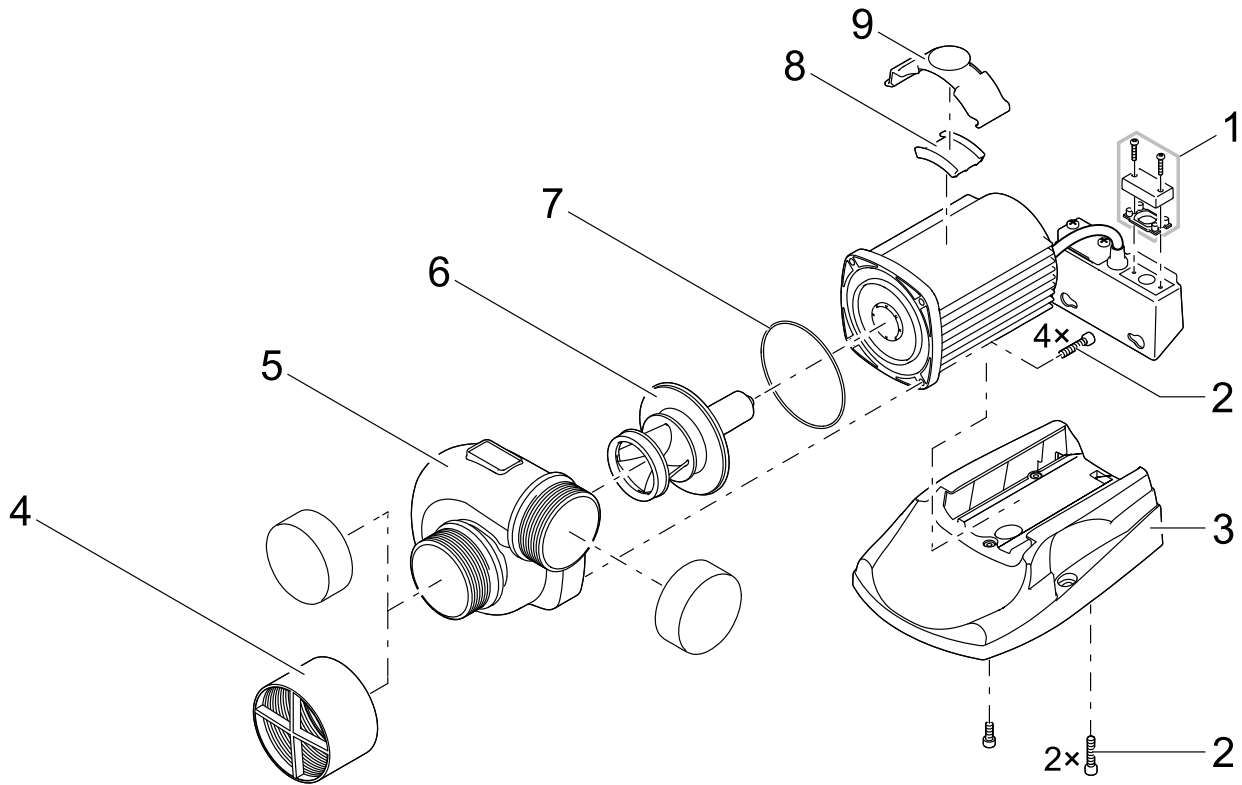

Item no.	Product
73656	AquaMax Eco Titanium 31000

Pos.	Item no. Product	Product	Item no. Spare part	Spare part	Number
1	73656	AquaMax Eco Titanium 31000 [INT]	40509	ASM gland seal with gasket set	1
2	73656	AquaMax Eco Titanium 31000 [INT]	15591	Screw V4A DIN 912 M5 x 16	1
3	73656	AquaMax Eco Titanium 31000 [INT]	46962	Base AquaMax Titanium 30000	1
4	73656	AquaMax Eco Titanium 31000 [INT]	48597	Safety grid AquaMax Eco 2 1/2"	1
5	73656	AquaMax Eco Titanium 31000 [INT]	46952	Pump housing Titanium 30000 machined	1
6	73656	AquaMax Eco Titanium 31000 [INT]	48673	Spare rotor AquaMax Eco Titanium 30000	1
7	73656	AquaMax Eco Titanium 31000 [INT]	17513	Flat gasket 107 x 78 x 2.5 USP 16 light	1
8	73656	AquaMax Eco Titanium 31000 [INT]	17232	Rubber part AquaMax Pro	1
9	73656	AquaMax Eco Titanium 31000 [INT]	46950	Holder Eco Control Titanium 30000	1