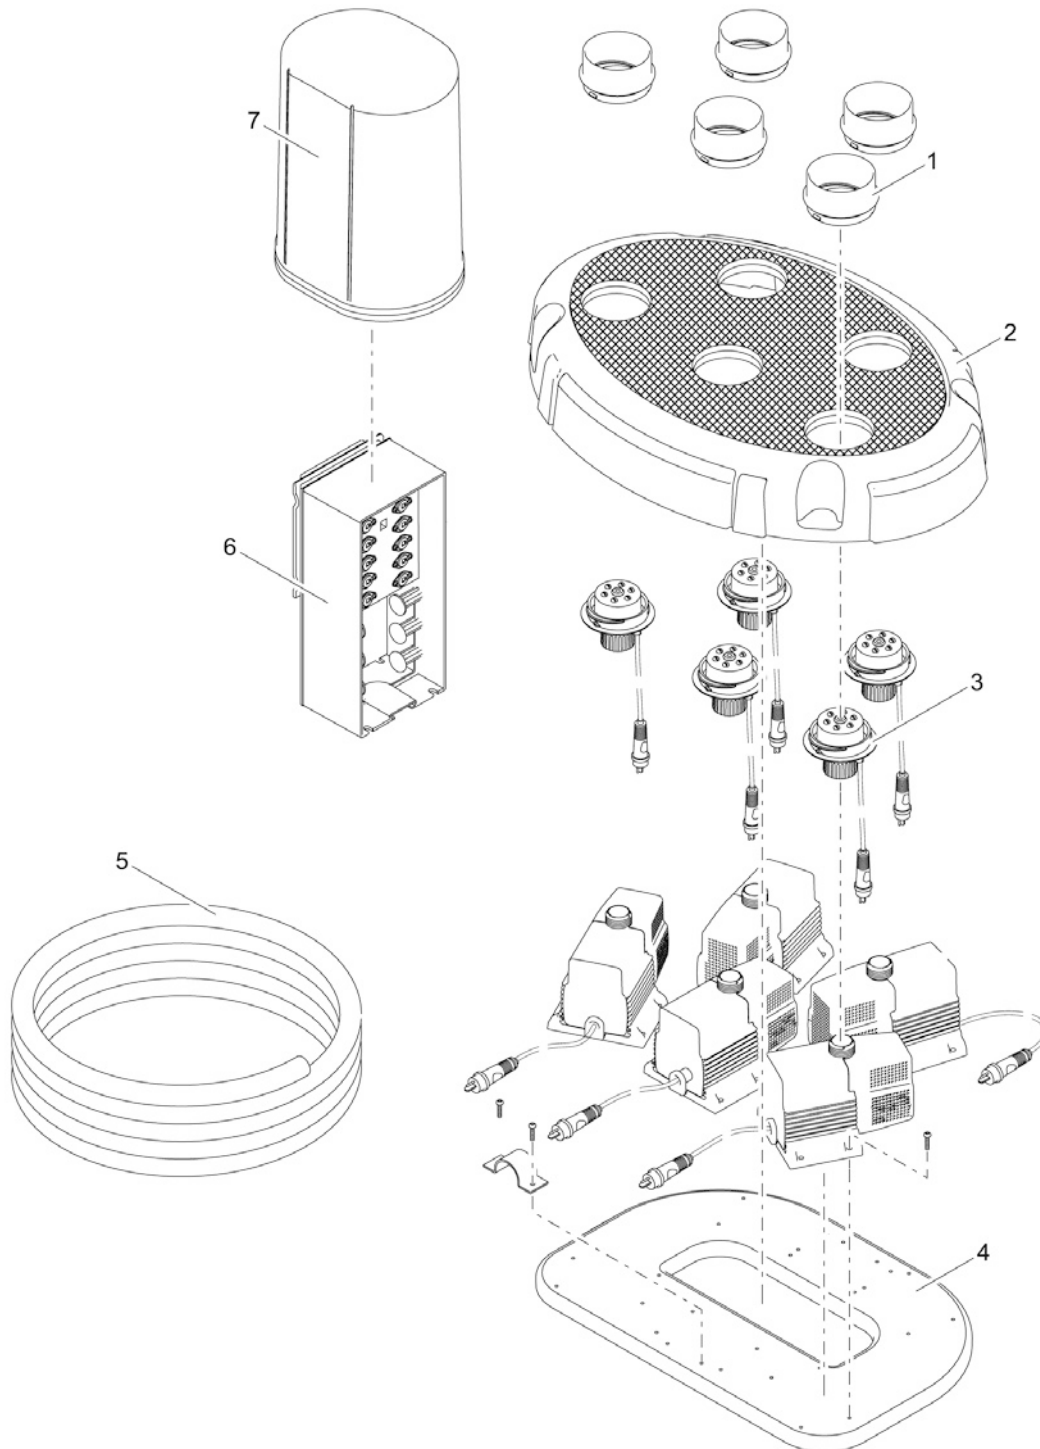

Item no.	Product
50187	Water Quintet
50257	GB Water Quintet