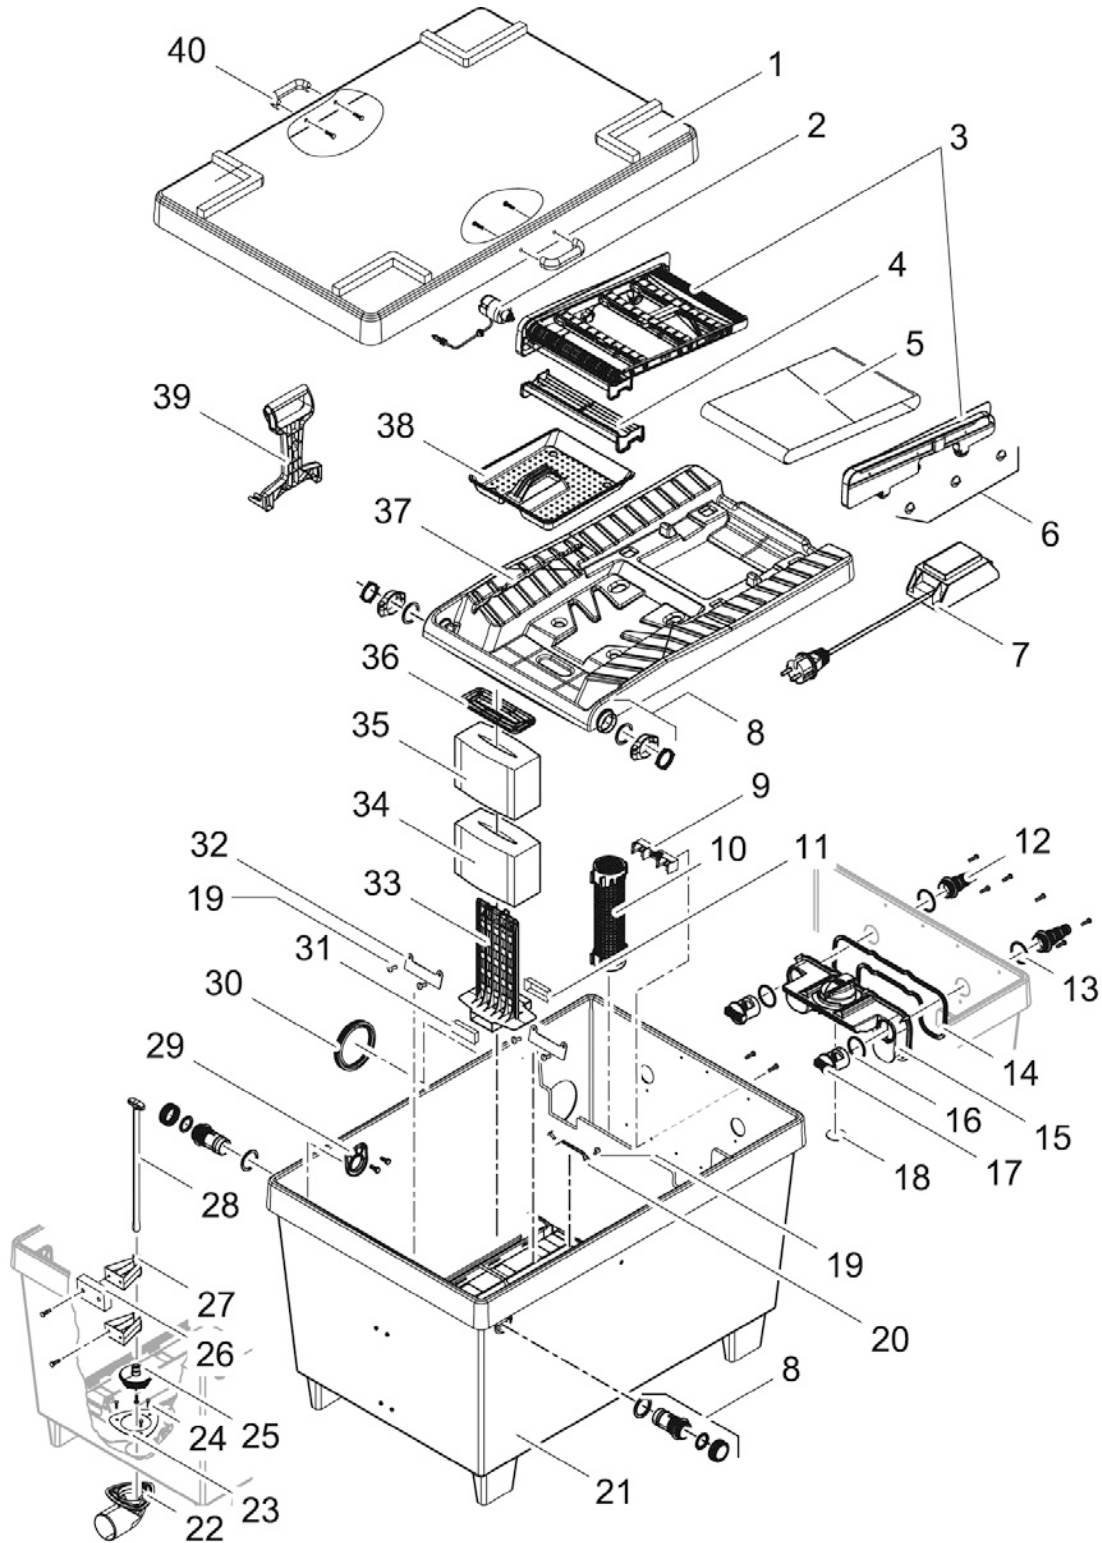

Item no.   Product
57129   BioTec ScreenMatic 36

FILTERS, UVC & AERATION

FLOW-THROUGH FILTERS

Pos.	Item no. Product	Product	Item no. Spare part	Spare part	Number
1	57129	BioTec ScreenMatic 36 [INT]	73381	ASM cover ScreenMatic 140000	1
2	57129	BioTec ScreenMatic 36 [INT]	45196	Spare traction unit BioTec ScreenM. 2014	1
3	57129	BioTec ScreenMatic 36 [INT]	42384	ASM BioTec ScreenMatic 140000	1
4	57129	BioTec ScreenMatic 36 [INT]	44177	ASM scraper with brush ScreenMatic 2015	1
5	57129	BioTec ScreenMatic 36 [INT]	42326	Woven fabric BioTec ScreenMatic 140000	1
6	57129	BioTec ScreenMatic 36 [INT]	44178	Spare small parts BioTec ScreenM. 2015	1
7	57129	BioTec ScreenMatic 36 [INT]	10349	ASM timer BioTec ScreenMatic	1
8	57129	BioTec ScreenMatic 36 [INT]	34858	Screenex retaining nut set BioTec 18	1
9	57129	BioTec ScreenMatic 36 [INT]	34864	Spare clip BioTec 36	1
10	57129	BioTec ScreenMatic 36 [INT]	25507	Substrate pipe cpl. BioTec 18 / 36	12
11	57129	BioTec ScreenMatic 36 [INT]	25542	Gasket foam holder BioTec 36	3
12	57129	BioTec ScreenMatic 36 [INT]	43749	Step. grommet 1 1/2"+thread closed 2018	1
13	57129	BioTec ScreenMatic 36 [INT]	19506	Flat gasket NBR 60 x 47 x 3 SH40	1
14	57129	BioTec ScreenMatic 36 [INT]	25696	Foamed rubber gasket 6 x 6 BioTec18 / 36	-
15	57129	BioTec ScreenMatic 36 [INT]	34855	ASM distributor BioTec 36	1
16	57129	BioTec ScreenMatic 36 [INT]	25691	O-Ring NBR 54 x 4 SH40	1
17	57129	BioTec ScreenMatic 36 [INT]	42949	Inlet locking nut BioTec ScreenMatic	1
18	57129	BioTec ScreenMatic 36 [INT]	26611	Cover distributor GPN 915 / 35 black	1
19	57129	BioTec ScreenMatic 36 [INT]	25546	Rivet skiffi BioTec 36	16
20	57129	BioTec ScreenMatic 36 [INT]	25922	Clip foam holder BioTec 36	1
21	57129	BioTec ScreenMatic 36 [INT]	29310	Filter box BioTec ScreenMatic 36	1
22	57129	BioTec ScreenMatic 36 [INT]	34253	Drain bend	1
23	57129	BioTec ScreenMatic 36 [INT]	24230	Flat gasket bottom drain BioTec 36	1
24	57129	BioTec ScreenMatic 36 [INT]	24229	Screw CH-V2A DIN 7983 6.3 x 25	1
25	57129	BioTec ScreenMatic 36 [INT]	35255	Spare part plug BioTec 36	1
26	57129	BioTec ScreenMatic 36 [INT]	25996	Distance part BioTec 36	1
27	57129	BioTec ScreenMatic 36 [INT]	34835	Outlet guide BioTec 36	1
28	57129	BioTec ScreenMatic 36 [INT]	44188	ASM drain lever cpl. BioTec 140000	1
29	57129	BioTec ScreenMatic 36 [INT]	34829	Wedge plate BioTec 36	1
30	57129	BioTec ScreenMatic 36 [INT]	34285	Gasket 100 BioTec 30 / 36	1
31	57129	BioTec ScreenMatic 36 [INT]	45325	Foam holder locking clip BioTec	3
32	57129	BioTec ScreenMatic 36 [INT]	25547	Sealing BioTec 36 128 x 47 SH40	1
33	57129	BioTec ScreenMatic 36 [INT]	34733	Foam holder BioTec 18 / 36	18
34	57129	BioTec ScreenMatic 36 [INT]	42896	Replacement set foam blue BioTec 60/140	1
35	57129	BioTec ScreenMatic 36 [INT]	42894	Repl. set foam red/purple BioTec 60/140	1
36	57129	BioTec ScreenMatic 36 [INT]	34670	Foam pad cover BioTec	1
37	57129	BioTec ScreenMatic 36 [INT]	28378	Screen holder BioTec ScreenMatic 36	1
38	57129	BioTec ScreenMatic 36 [INT]	28371	Debris collec. basket ScreenM 12/18/36	1
39	57129	BioTec ScreenMatic 36 [INT]	34734	Cleaner BioTec	1
40	57129	BioTec ScreenMatic 36 [INT]	34868	ASM handle BioTec 36	1