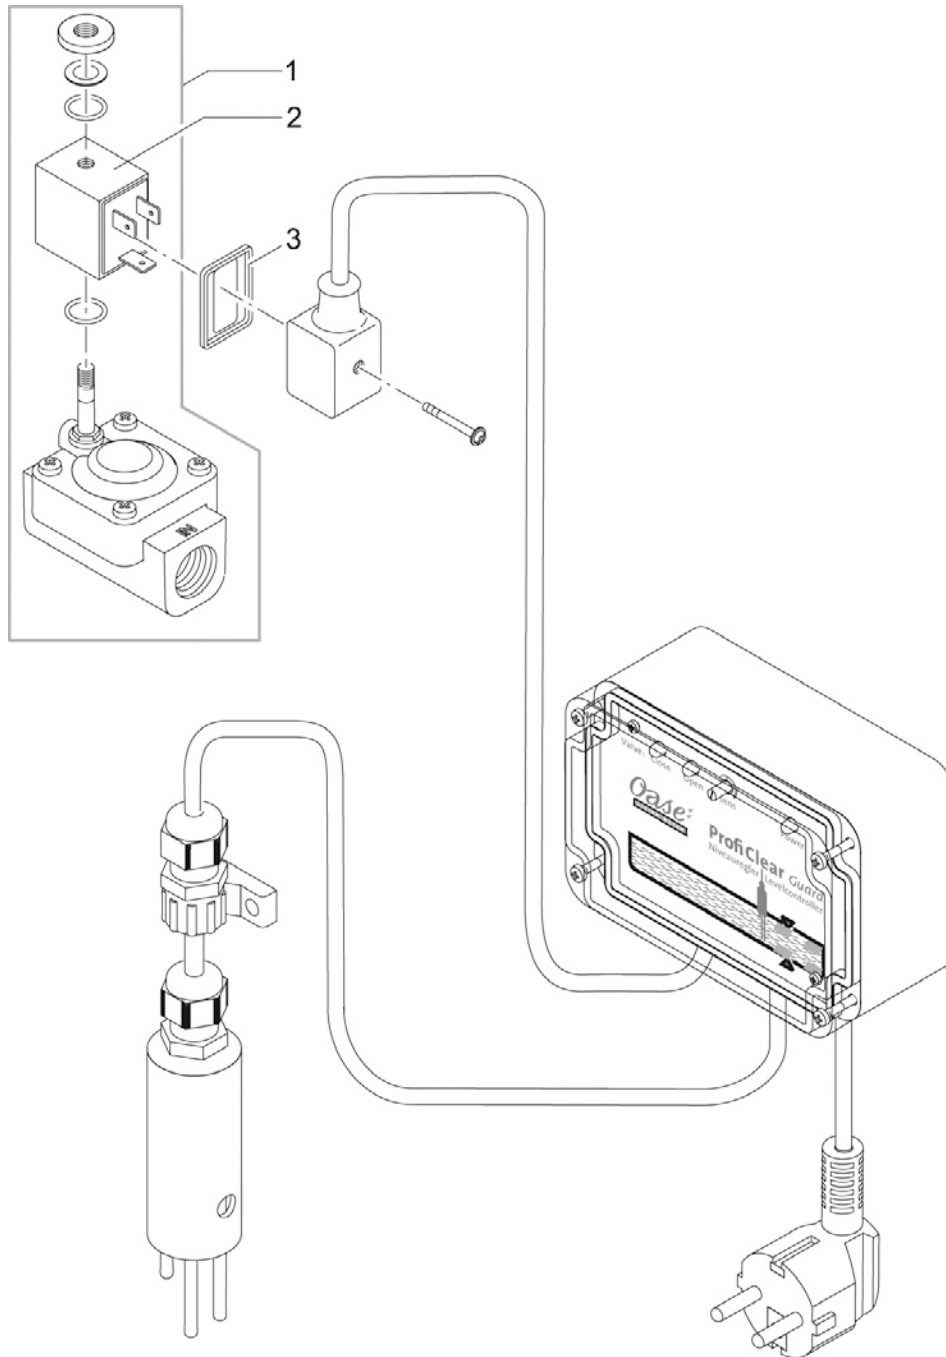

Item no.	Product
50951	ProfiClear Guard

Pos.	Item no. Product	Product	Item no. Spare part	Spare part	Number
1	50951	ProfiClear Guard [INT]	18370	Solenoid valve 1/2" ProfiClear Guard	1
2	50951	ProfiClear Guard [INT]	40317	Spare part solenoid ProfiClear Guard	1
3	50951	ProfiClear Guard [INT]	40498	Gasket ProfiClear Guard	1
4	50951	ProfiClear Guard [INT]	71029	Cover solenoid valve ProfiClear Guard	1