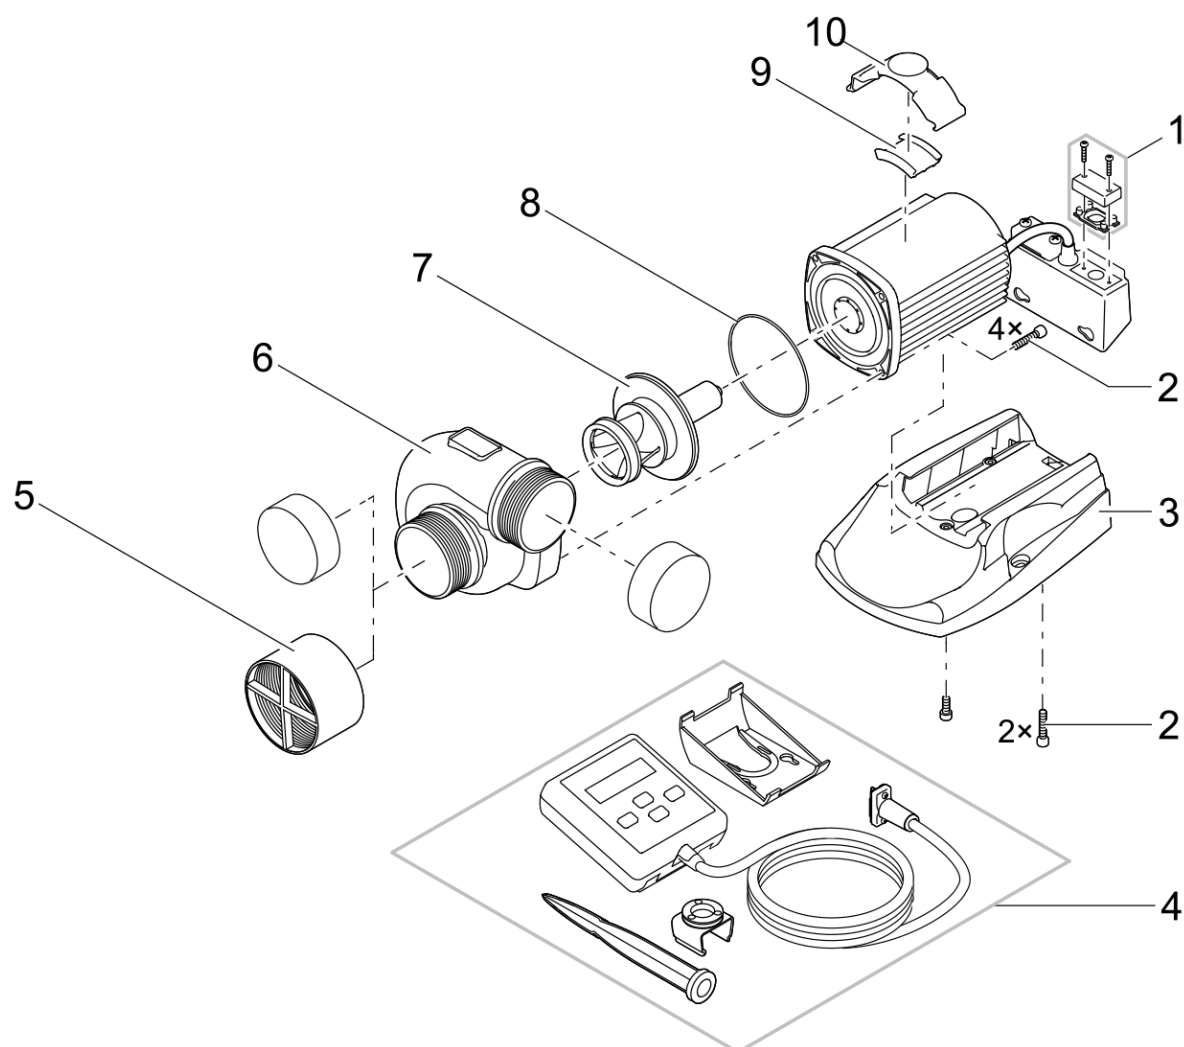

Item no.   Product
47028   AquaMax Eco Titanium 30000

Pos.	Item no. Product	Product	Item no. Spare part	Spare part	Number
1	47028	AquaMax Eco Titanium 30000 [INT]	40509	ASM gland seal with gasket set	1
2	47028	AquaMax Eco Titanium 30000 [INT]	15591	Screw V4A DIN 912 M5 x 16	1
3	47028	AquaMax Eco Titanium 30000 [INT]	46962	Base AquaMax Titanium 30000	1
4	47028	AquaMax Eco Titanium 30000 [INT]	47673	Eco Control	1
5	47028	AquaMax Eco Titanium 30000 [INT]	48597	Safety grid AquaMax Eco 2 1/2"	1
6	47028	AquaMax Eco Titanium 30000 [INT]	46952	Pump housing Titanium 30000 machined	1
7	47028	AquaMax Eco Titanium 30000 [INT]	48673	Spare rotor AquaMax Eco Titanium 30000	1
8	47028	AquaMax Eco Titanium 30000 [INT]	17513	Flat gasket 107 x 78 x 2.5 USP 16 light	1
9	47028	AquaMax Eco Titanium 30000 [INT]	17232	Rubber part AquaMax Pro	1
10	47028	AquaMax Eco Titanium 30000 [INT]	46950	Holder Eco Control Titanium 30000	1