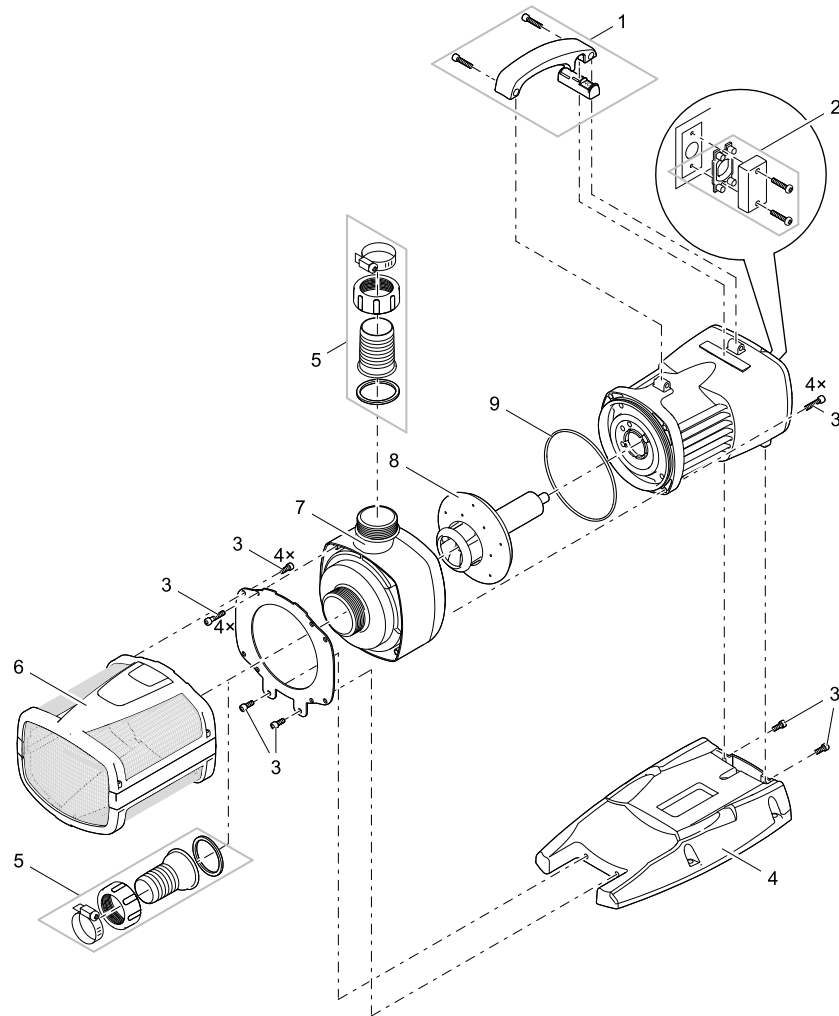

Item no.	Product
54612	Aquarius Eco Expert 36000
54613	Aquarius Eco Expert 44000

Pos.	Item no. Product	Product	Item no. Spare part	Spare part	Number
1	54612	Aquarius Eco Expert 36000 [INT]	40510	Spare handle with switch set	1
	54613	Aquarius Eco Expert 44000 [INT]			
2	54612	Aquarius Eco Expert 36000 [INT]	40509	ASM gland seal with gasket set	1
	54613	Aquarius Eco Expert 44000 [INT]			
3	54612	Aquarius Eco Expert 36000 [INT]	40511	Spare screws set	1
	54613	Aquarius Eco Expert 44000 [INT]			
4	54612	Aquarius Eco Expert 36000 [INT]	49998	Base EC2 Maxi XL	1
	54613	Aquarius Eco Expert 44000 [INT]			
5	54612	Aquarius Eco Expert 36000 [INT]	35359	Connection kit Aquamax Expert	1
	54613	Aquarius Eco Expert 44000 [INT]			
6	54612	Aquarius Eco Expert 36000 [INT]	50109	ASM filter housing Aquarius Expert 44000	1
	54613	Aquarius Eco Expert 44000 [INT]			
7	54612	Aquarius Eco Expert 36000 [INT]	49996	ASM pump housing Aquarius/AquaMax 36000	1
	54613	Aquarius Eco Expert 44000 [INT]	50190	ASM pump housing Aquarius/AquaMax 44000	1
8	54612	Aquarius Eco Expert 36000 [INT]	36086	Spare rotor Aquarius Eco Expert 36/44000	1
	54613	Aquarius Eco Expert 44000 [INT]			
9	54612	Aquarius Eco Expert 36000 [INT]	32972	O-Ring NBR 127 x 4.0 SH70	1
	54613	Aquarius Eco Expert 44000 [INT]