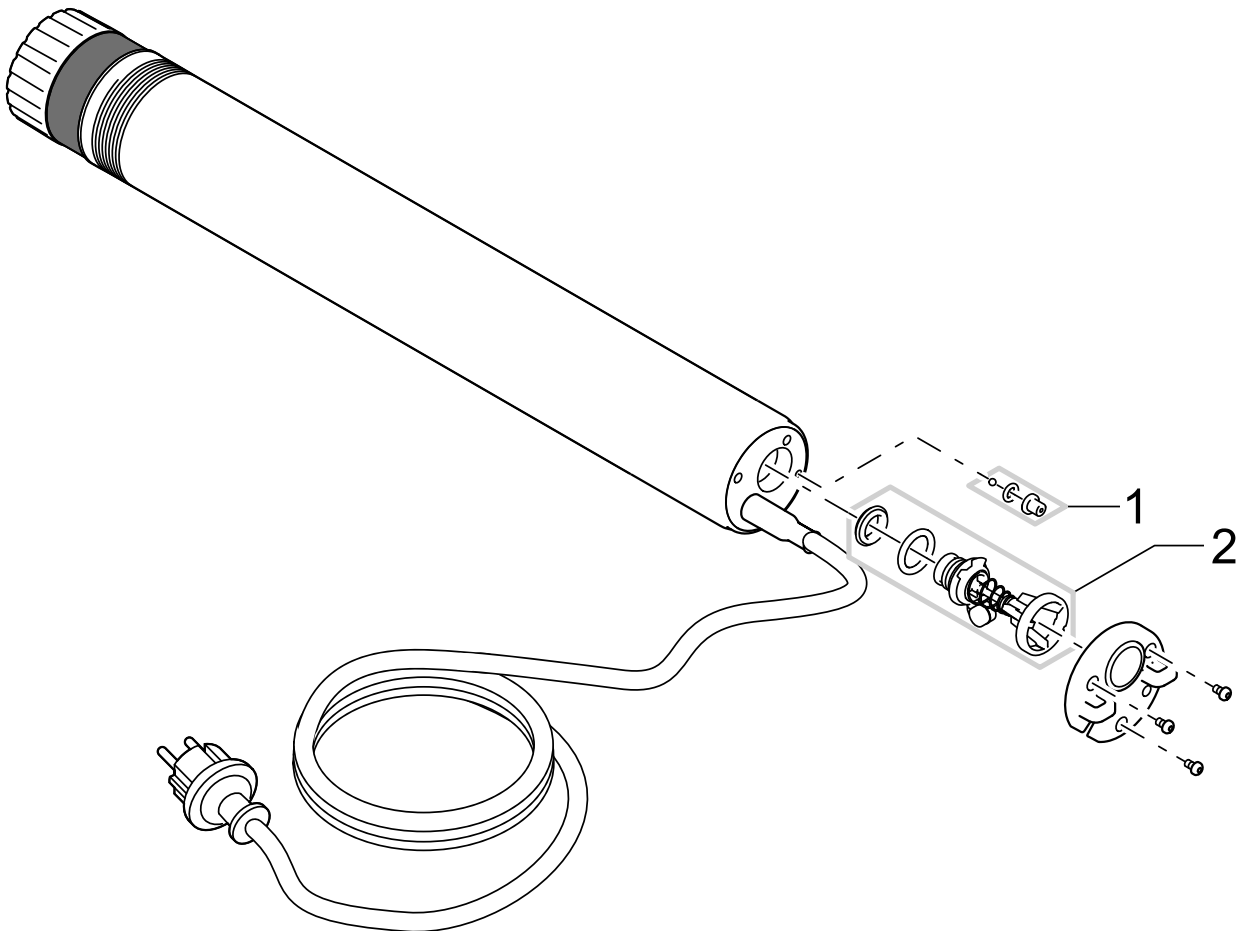

Item no.	Product
43134	ProMax Pressure Well Automatic 6000/8

Pos.	Item no. Product	Product	Item no. Spare part	Spare part	Number
1	43134	ProMax Pressure Well Automatic 6000/8 [INT]	49027	ASM aeration check valve Pressure 6000	1
2	43134	ProMax Pressure Well Automatic 6000/8 [INT]	45483	ASM check valve Pressure 6000	1