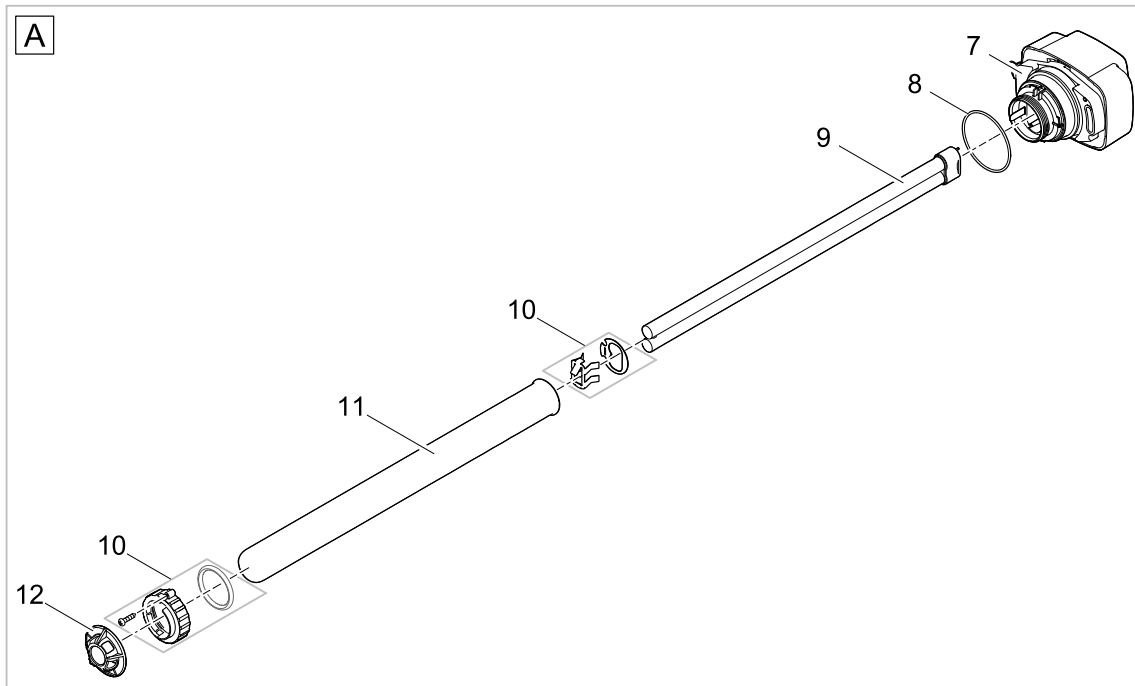

Pos.	Item no. Product	Product	Item no. Spare part	Spare part	Number
1	73374	Bitron Premium 60 W [INT]	76166	Add. pack Bitron Premium	1
2	73374	Bitron Premium 60 W [INT]	77288	Spare rubber feet set Bitron Premium	1
3	73374	Bitron Premium 60 W [INT]	73752	Rubber connection 2" to DN110 eccentric	1
6	73374	Bitron Premium 60 W [INT]	76733	Spare water housing Bitron Prem 60 W	1
7	73374	Bitron Premium 60 W [INT]	73691	ASM UVC 60 W Schuko plug	1
8	73374	Bitron Premium 60 W [INT]	16031	Spare part clamp bolt setFiltroClear12-30	1
9	73374	Bitron Premium 60 W [INT]	57077	Replacement bulb UVC Eco 60 W	1
10	73374	Bitron Premium 60 W [INT]	13331	Quartz glass D44 x 518 with rim	1
11	73374	Bitron Premium 60 W [INT]	17889	Transport protection Bitron	1