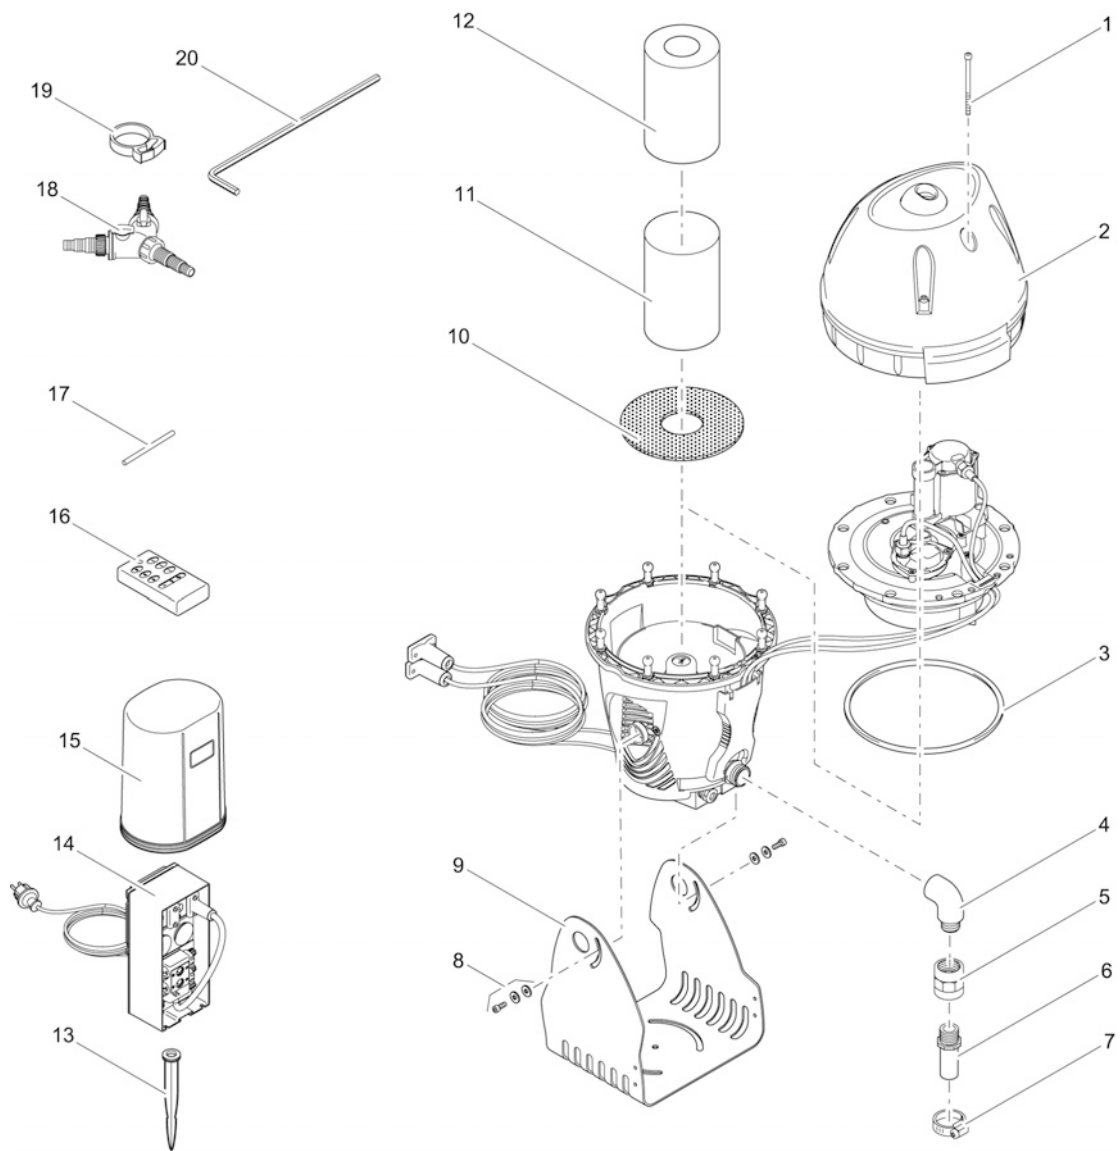

Item no.	Product
50052	JumpingJet Rainbow Star Set
50053	JumpingJet Rainbow Star Add-on Set
50094	GB JumpingJet Rainbow Star Set