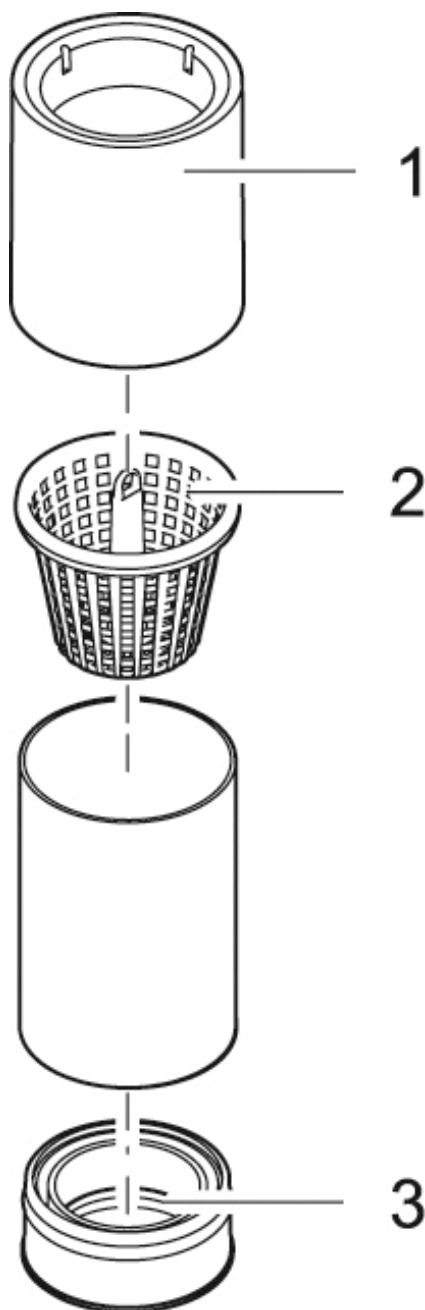

Item no.	Product
51237	AquaSkim Gravity

Pos.	Item no. Product	Product	Item no. Spare part	Spare part	Number
1	51237	AquaSkim Gravity [INT]	33284	Float ring AquaSkim 40	1
2	51237	AquaSkim Gravity [INT]	33285	Filter basket AquaSkim 40	1
3	51237	AquaSkim Gravity [INT]	20938	Reducing piece DN 160 / 110 mm	1