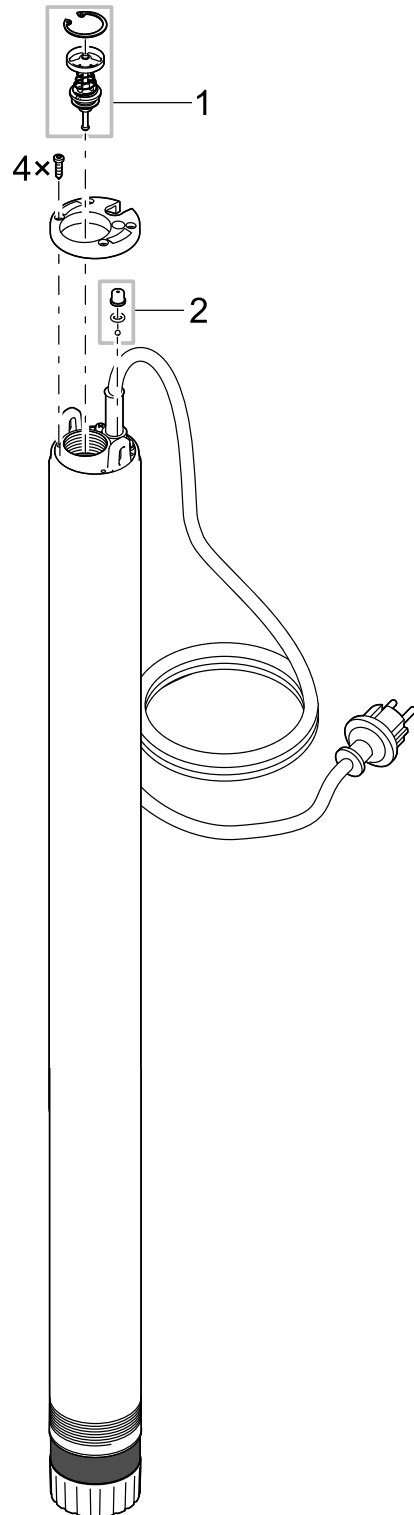

Item no.	Product
73362	ProMax Pressure Well Automatic 3000/15

Pos.	Item no. Product	Product	Item no. Spare part	Spare part	Number
1	73362	ProMax Pressure Well Automatic 3000/15 [INT]	77558	ASM check valve Pressure 3000A	1
2	73362	ProMax Pressure Well Automatic 3000/15 [INT]	49027	ASM aeration check valve Pressure 6000	1