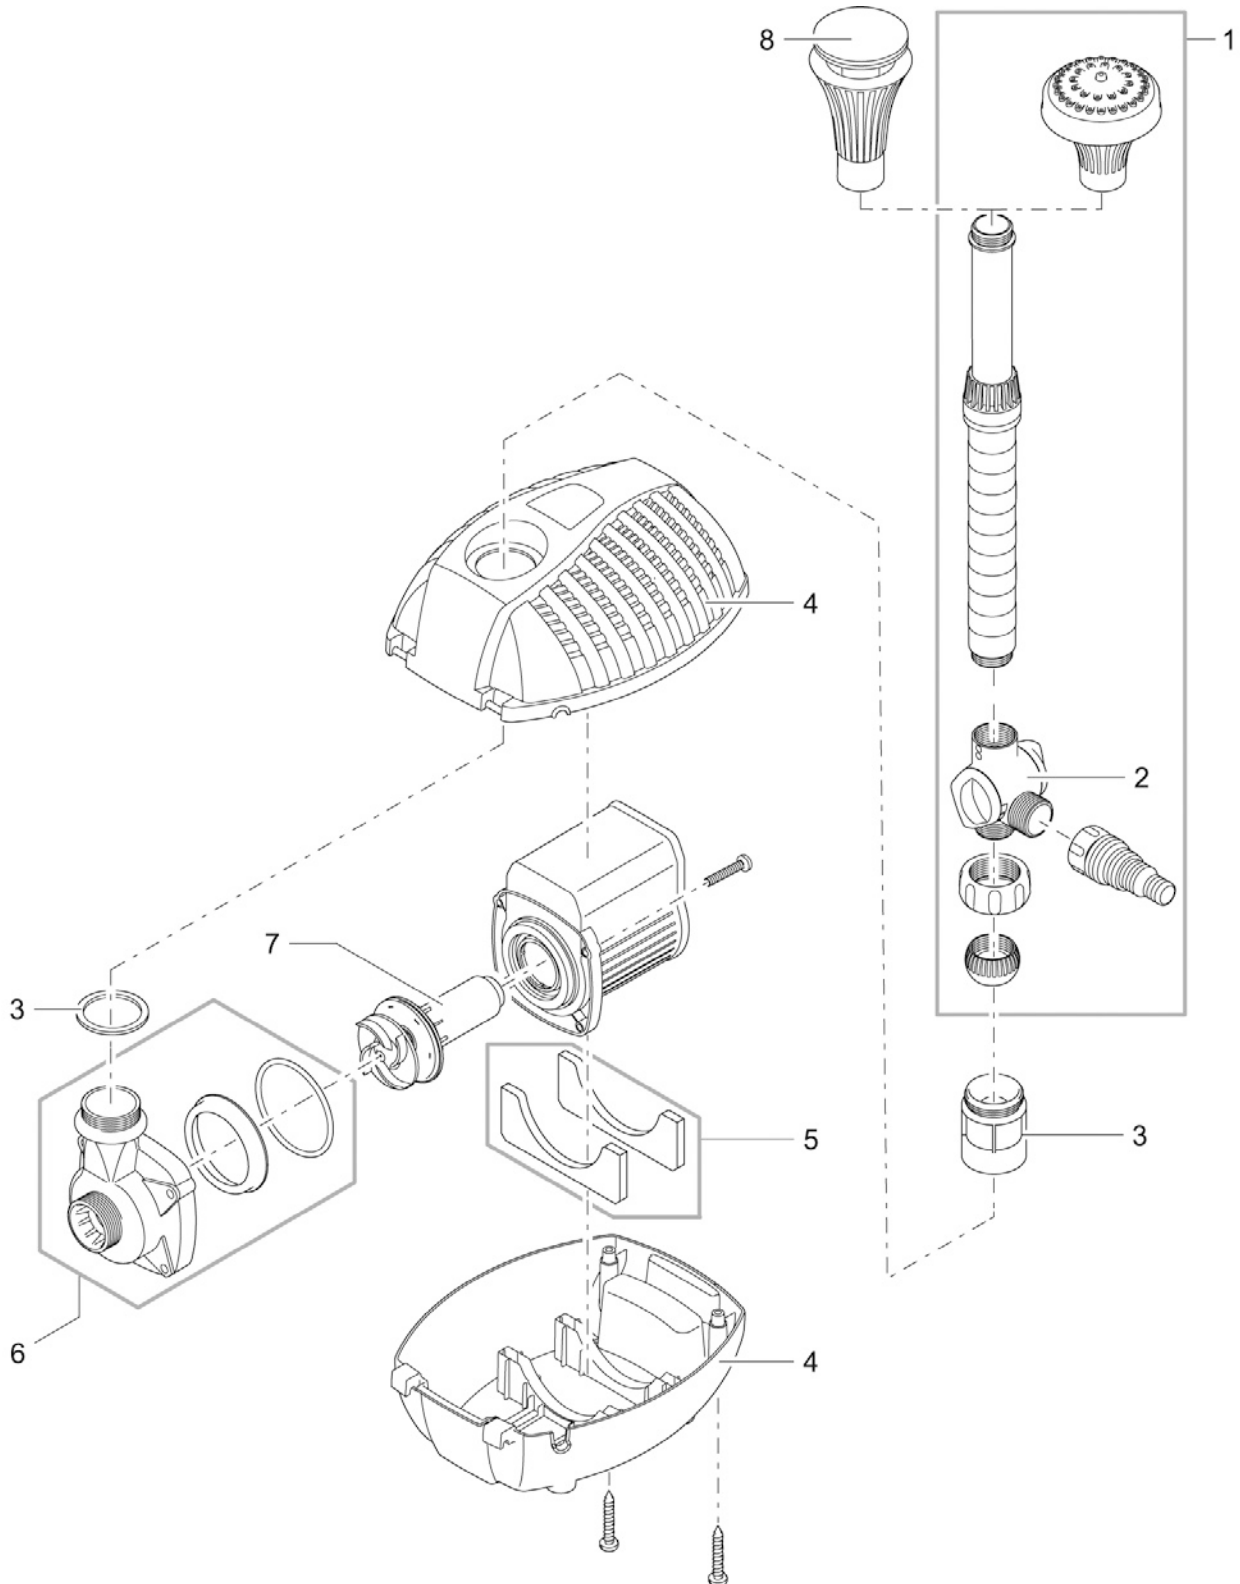

Item no.	Product
41923	Aquarius Fountain Set Eco 5500
41925	Aquarius Fountain Set Eco 7500
41927	Aquarius Fountain Set Eco 9500
41924	GB Aquarius Fountain Set Eco 5500
41926	GB Aquarius Fountain Set Eco 7500
41928	GB Aquarius Fountain Set Eco 9500