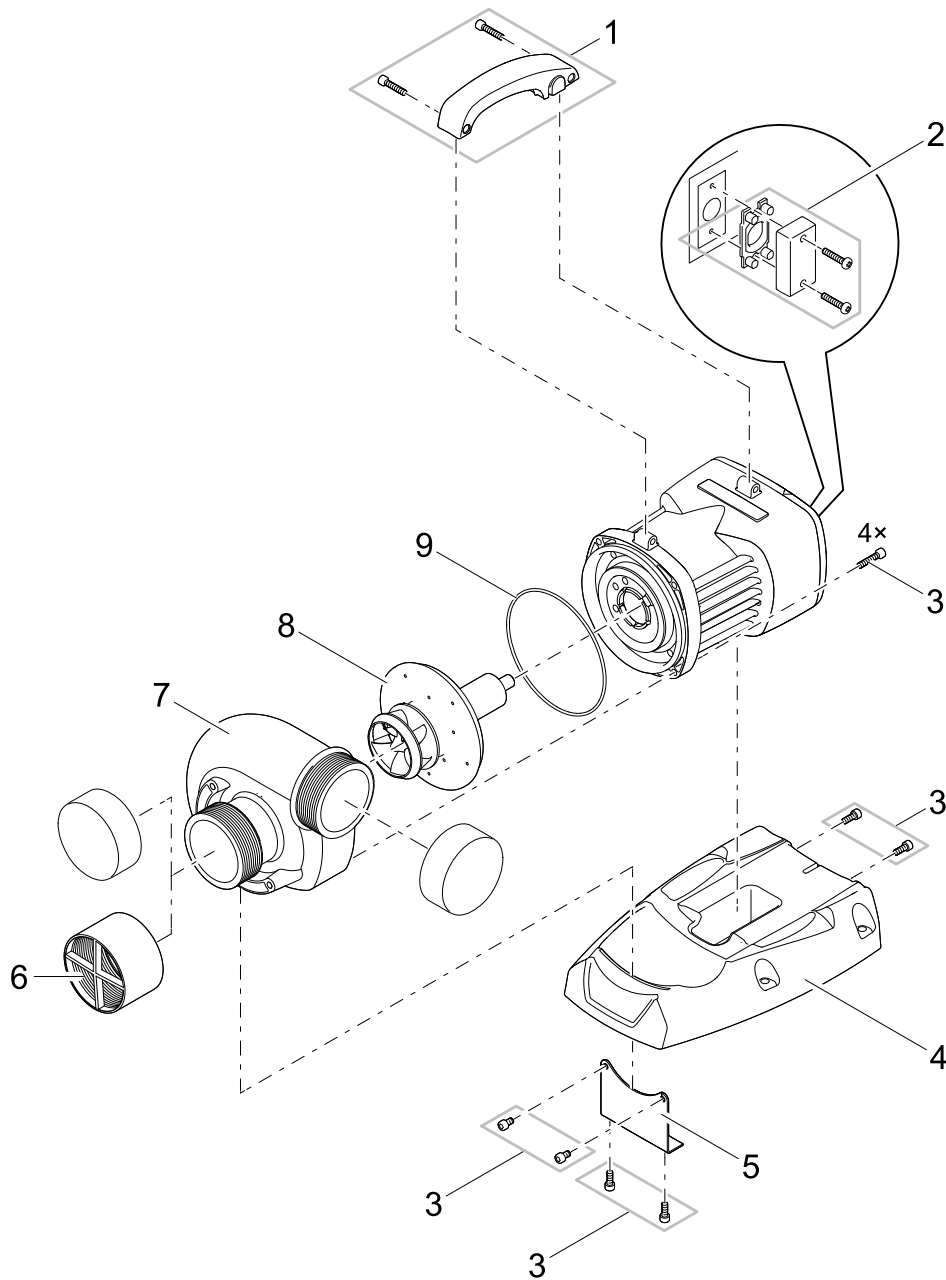

Item no.   **Product**
73657   AquaMax Eco Titanium 51000

Pos.	Item no. Product	Product	Item no. Spare part	Spare part	Number
1	73657	AquaMax Eco Titanium 51000 [INT]	43863	Spare handle with rubber plug Titanium	1
2	73657	AquaMax Eco Titanium 51000 [INT]	40509	ASM gland seal with gasket set	1
3	73657	AquaMax Eco Titanium 51000 [INT]	43864	Spare screws set Titanium	1
4	73657	AquaMax Eco Titanium 51000 [INT]	42061	Base EC2 Maxi Titanium	1
5	73657	AquaMax Eco Titanium 51000 [INT]	42094	Holding plate EC2 Maxi Titanium	1
6	73657	AquaMax Eco Titanium 51000 [INT]	43329	Safety grid AquaMax Eco 3"	1
7	73657	AquaMax Eco Titanium 51000 [INT]	41405	Pump housing AquaMax Titanium machined	1
8	73657	AquaMax Eco Titanium 51000 [INT]	43865	Spare rotor AquaMax Eco Titanium	1
9	73657	AquaMax Eco Titanium 51000 [INT]	15574	O-Ring NBR 125 x 3.5 SH70	1