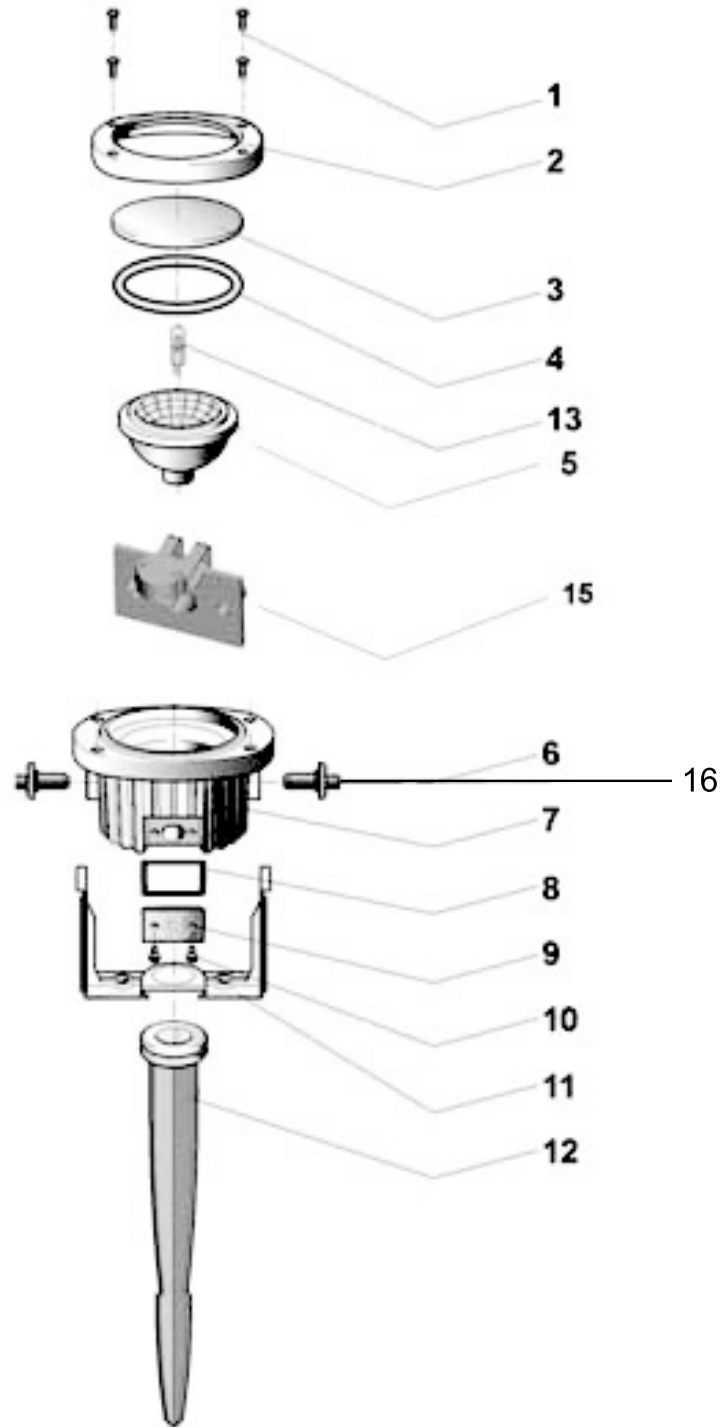

Item no.	Product
54034	LunAqua 10
54314	LunAqua 35 Set