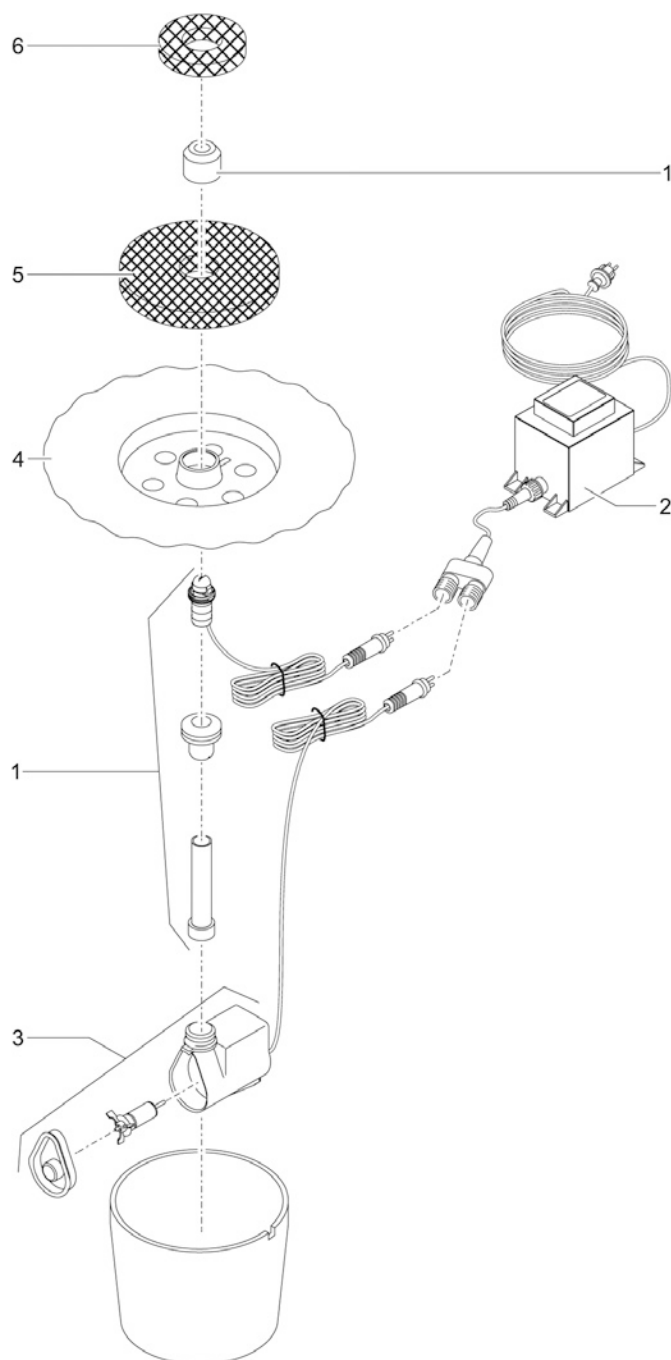

Item no.   **Product**
50407   LunaLed Creative Set

Pos.	Item no. Product	Product	Item no. Spare part	Spare part	Number
1	50407	LunaLed Creative Set [INT]	13540	ASM LunaLed 9s set	1
2	50407	LunaLed Creative Set [INT]	13534	Transformer 10 VA - 12 W	1
3	50407	LunaLed Creative Set [INT]	13538	ASM pump LunaLed Creative Set	1
4	50407	LunaLed Creative Set [INT]	13425	Cover LunaLed Creative Set	1
5	50407	LunaLed Creative Set [INT]	13532	Foam LunaLed Creative Set	1
6	50407	LunaLed Creative Set [INT]	14142	Splash guard collar LunaLed Creative Set	1