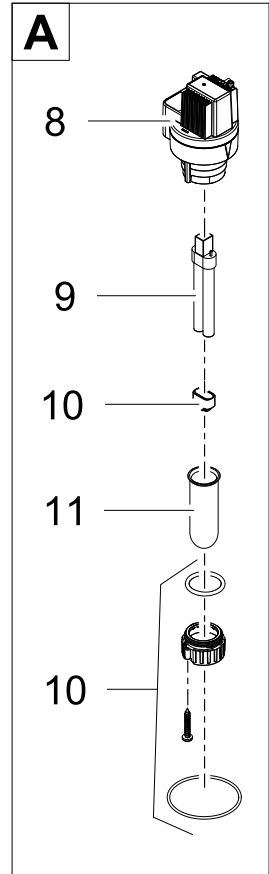

Item no.	Product
50499	BioPress Set 4000
50504	GB BioPress Set 4000