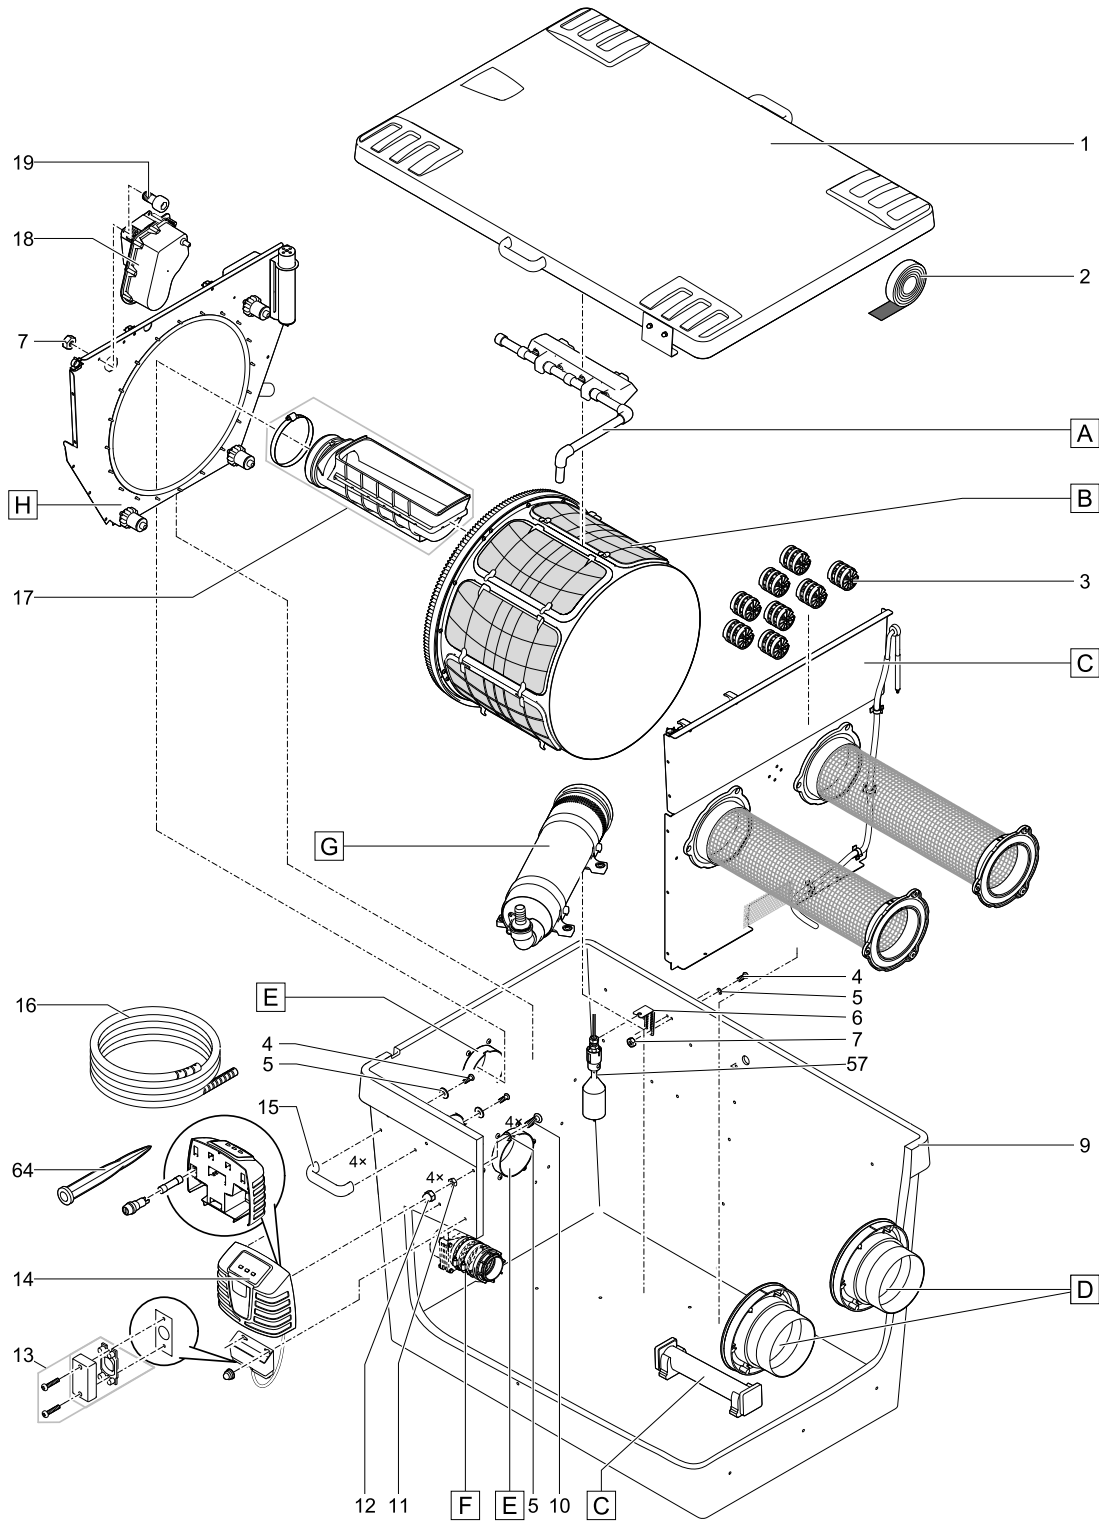

Item no.	Product
49981	ProfiClear Premium Compact-L gravity EGC
49982	GB ProfiClear Premium Compact-L gravity EGC

FILTERS, UVC & AERATION

MODULAR FLOW-THROUGH FILTERS