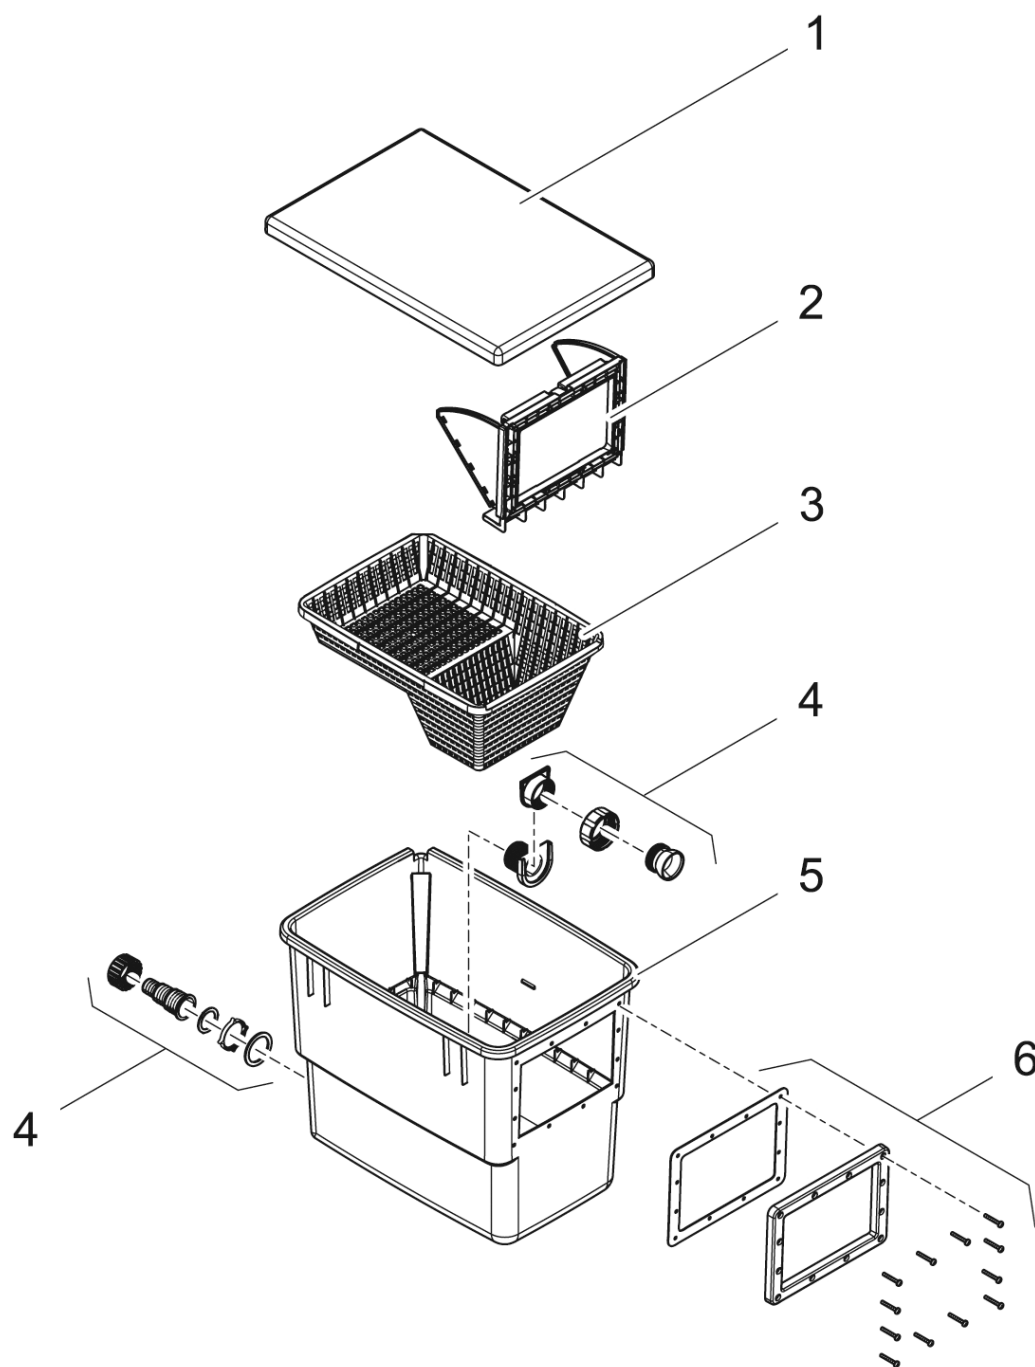

Item no.   Product
57137   BioSys Skimmer +

Pos.	Item no. Product	Product	Item no. Spare part	Spare part	Number
1	57137	BioSys Skimmer + [INT]	18372	Decoration lid BioSys Skimmer granite	1
2	57137	BioSys Skimmer + [INT]	28353	ASM flap Skimmer	1
3	57137	BioSys Skimmer + [INT]	18240	Debris coll. basket BioSys Skim. 2" 2012	1
4	57137	BioSys Skimmer + [INT]	35505	Pump connection BioSys Skimmer +	1
5	57137	BioSys Skimmer + [INT]	23791	Filter box BioSys Skimmer printed	1
6	57137	BioSys Skimmer + [INT]	28613	ASM outer frame	1
7	57137	BioSys Skimmer + [INT]	10454	Gasket BioSys Skimmer	1