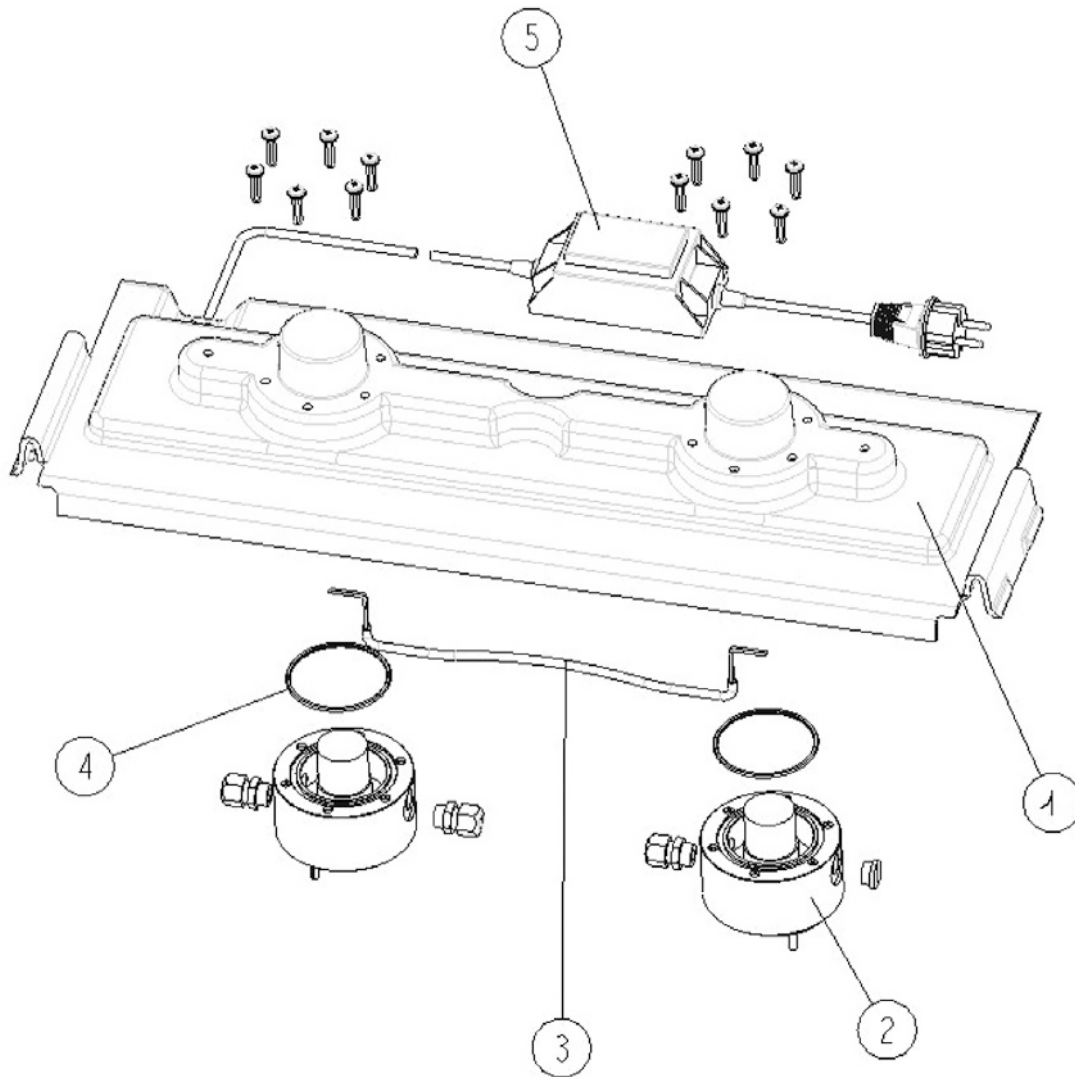

Item no.	Product
57094	ProfiClear Screendrive

Pos.	Item no. Product	Product	Item no. Spare part	Spare part	Number
1	57094	ProfiClear Screendrive [INT]	27731	Cover plate	1
2	57094	ProfiClear Screendrive [INT]	35458	Assembly motor cpl.	1
3	57094	ProfiClear Screendrive [INT]	27792	Connection cable H05RN-F 2 x 1.0mm²/0.5m	1
4	57094	ProfiClear Screendrive [INT]	16250	O-Ring NBR 65 x 3 SH70	2
5	57094	ProfiClear Screendrive [INT]	35445	ASM timer	1