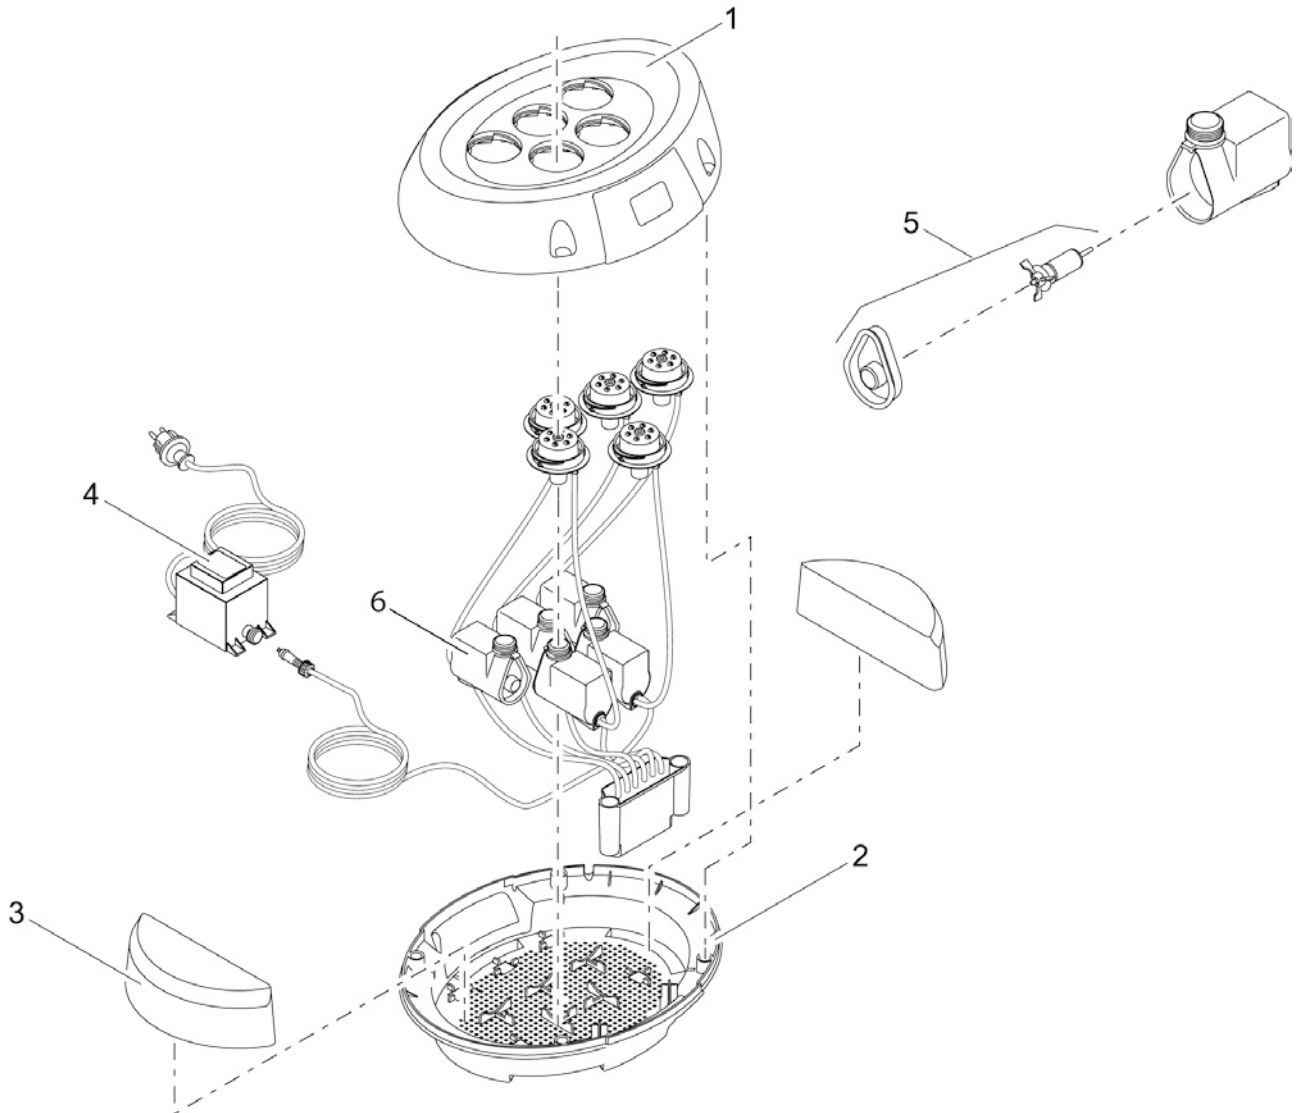

WATER & GARDEN

SPARE PART CATALOGUE 2020

Item no. Product
50214 Water Starlet

Pos.	Item no. Product	Product	Item no. Spare part	Spare part	Number
1	50214	Water Starlet [INT]	11834	Spare housing Water Starlet incl sticker	1
2	50214	Water Starlet [INT]	11835	Housing bottom part Water Starlet	1
3	50214	Water Starlet [INT]	12293	Float Water Starlet	2
4	50214	Water Starlet [INT]	12126	Transformer DE-45-12W with 1 outlet	1
5	50214	Water Starlet [INT]	12346	ASM spare part rotor Water Starlet cpl.	1
6	50214	Water Starlet [INT]	12347	ASM LED pump repair kit Water Starlet	5
6A	50214	Water Starlet [INT]	76608	ASM LED pump rep. kit Water Starlet warm	5