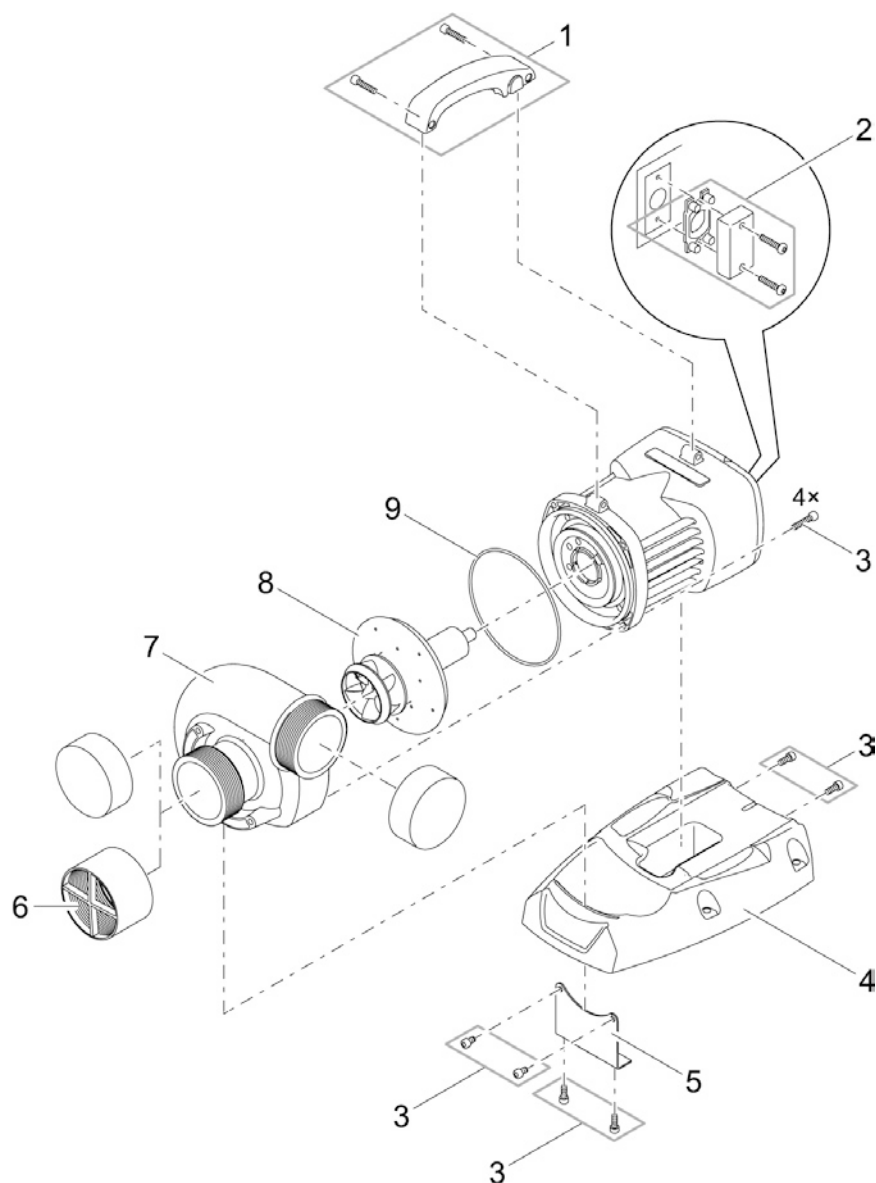

Item no.   Product
39918   AquaMax Eco Titanium 50000

Pos.	Item no. Product	Product	Item no. Spare part	Spare part	Number
1	39918	AquaMax Eco Titanium 50000 [INT]	43863	Spare handle with rubber plug Titanium	1
2	39918	AquaMax Eco Titanium 50000 [INT]	40509	ASM gland seal with gasket set	1
3	39918	AquaMax Eco Titanium 50000 [INT]	43864	Spare screws set Titanium	1
4	39918	AquaMax Eco Titanium 50000 [INT]	42061	Base EC2 Maxi Titanium	1
5	39918	AquaMax Eco Titanium 50000 [INT]	42094	Holding plate EC2 Maxi Titanium	1
6	39918	AquaMax Eco Titanium 50000 [INT]	43329	Safety grid AquaMax Eco 3"	1
7	39918	AquaMax Eco Titanium 50000 [INT]	41405	Pump housing AquaMax Titanium machined	1
8	39918	AquaMax Eco Titanium 50000 [INT]	43865	Spare rotor AquaMax Eco Titanium	1
9	39918	AquaMax Eco Titanium 50000 [INT]	15574	O-Ring NBR 125 x 3.5 SH70	1