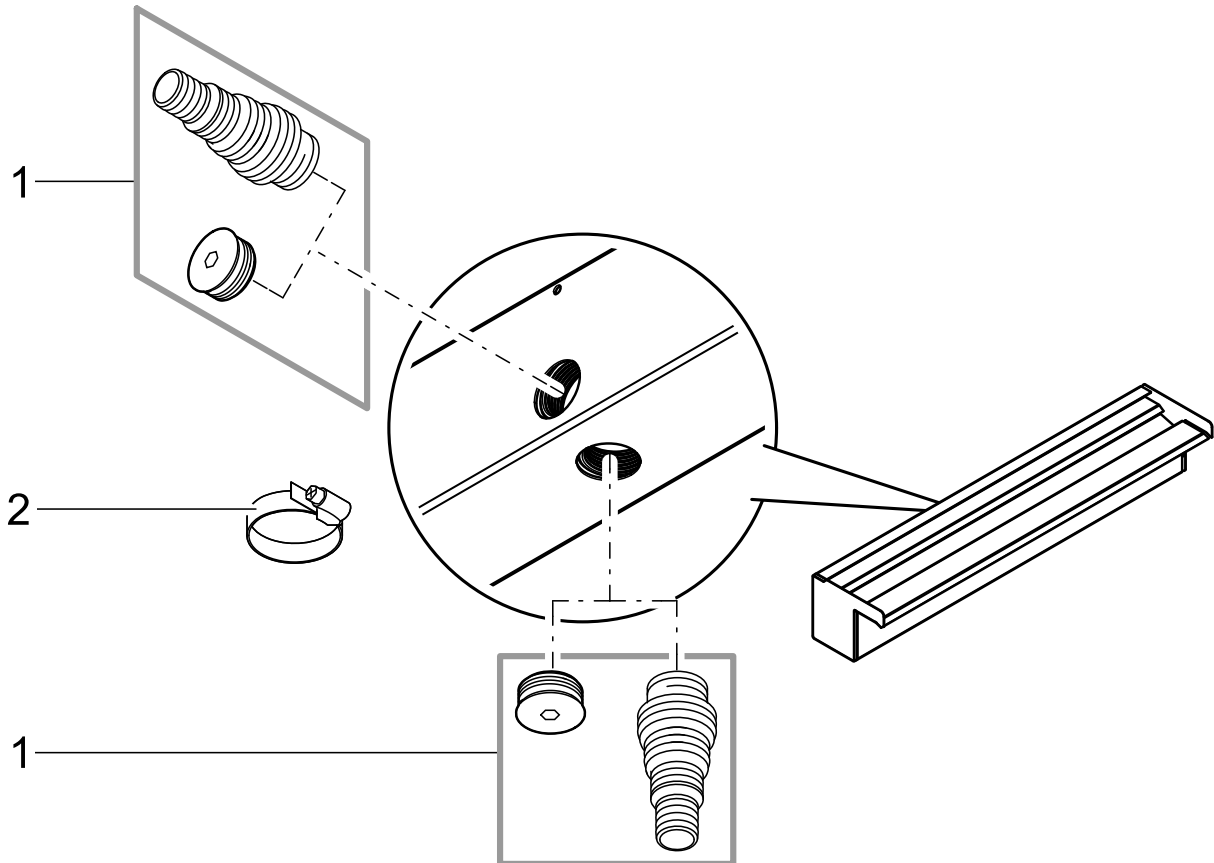

Item no.	Product
50704	Waterfall 30
50585	Waterfall 60
50706	Waterfall 90
50584	Waterfall Set 30
51163	Waterfall Set 60 Solo

Pos.	Item no. Product	Product	Item no. Spare part	Spare part	Number
1	50584	Waterfall Set 30 [INT]	10714	Outlet hose cut 3/4" x 3 m	1
2	50585	Waterfall 60 [INT]	11818	Hose clamp 20 - 32 mm	1
	50584	Waterfall Set 30 [INT]			
	51163	Waterfall Set 60 Solo [INT]			
3	50704	Waterfall 30 [INT]	15737	Spare part set Waterfall	1
	50585	Waterfall 60 [INT]			
	50706	Waterfall 90 [INT]	16757	Spare part set Waterfall 90	1
	50584	Waterfall Set 30 [INT]	15737	Spare part set Waterfall	1
	51163	Waterfall Set 60 Solo [INT]			