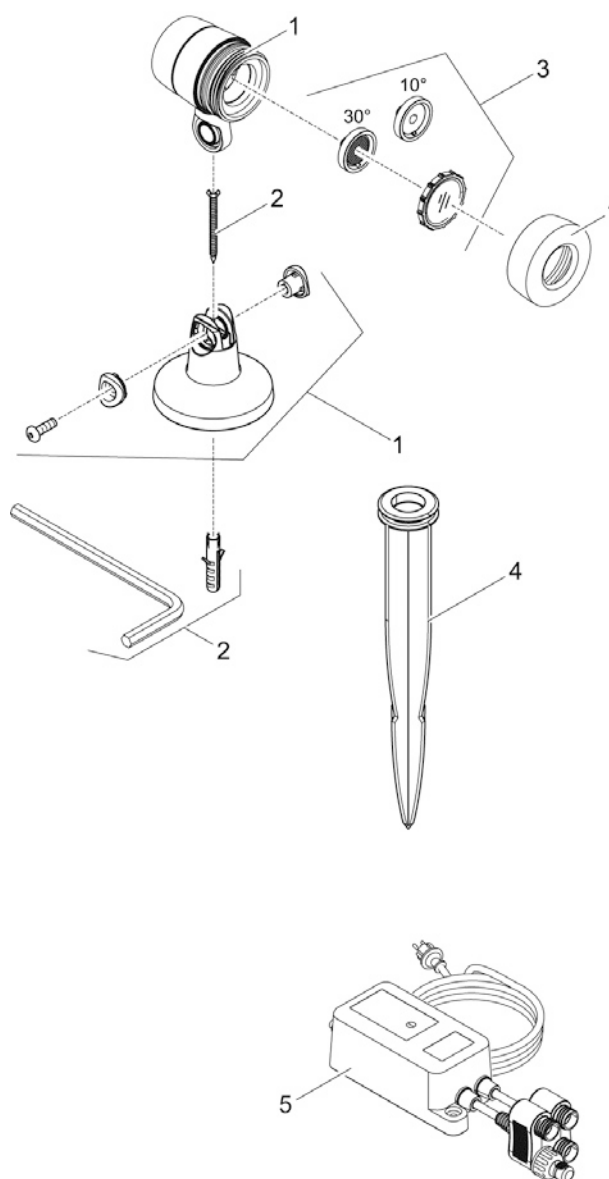

Item no.	Product
50507	LunAqua Maxi LED Set 1
50508	LunAqua Maxi LED Set 3
50509	LunAqua Maxi LED Solo

Pos.	Item no. Product	Product	Item no. Spare part	Spare part	Number
1	50507	LunAqua Maxi LED Set 1 [INT]	50509	LunAqua Maxi LED Solo	1
	50508	LunAqua Maxi LED Set 3 [INT]			
2	50507	LunAqua Maxi LED Set 1 [INT]	15671	Replacement holder LunAqua Maxi	1
	50508	LunAqua Maxi LED Set 3 [INT]			
	50509	LunAqua Maxi LED Solo [INT]			
3	50507	LunAqua Maxi LED Set 1 [INT]	15670	Spare optics LunAqua Maxi	1
	50508	LunAqua Maxi LED Set 3 [INT]			
	50509	LunAqua Maxi LED Solo [INT]			
4	50507	LunAqua Maxi LED Set 1 [INT]	20284	Spike	1
	50508	LunAqua Maxi LED Set 3 [INT]			
	50509	LunAqua Maxi LED Solo [INT]			
5	50507	LunAqua Maxi LED Set 1 [INT]	14614	ASM electronic unit LunAqua Maxi Set 1	1
	50508	LunAqua Maxi LED Set 3 [INT]	15213	ASM electronic unit LunAqua Maxi Set 3	1