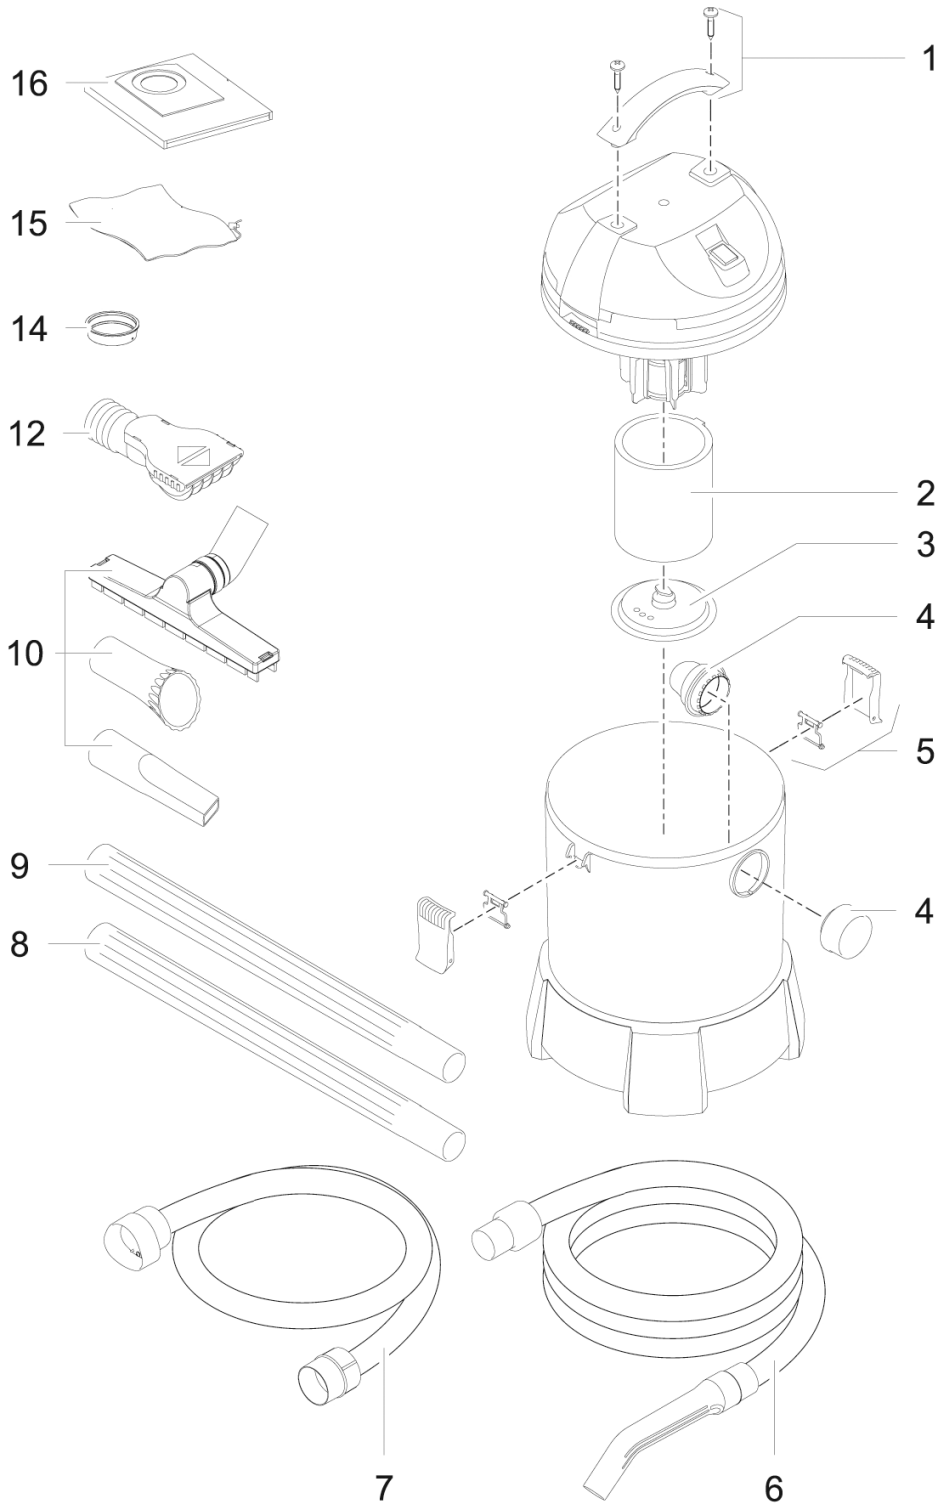

Item no.	Product
50529	PondoVac Classic
50110	GB PondoVac Classic