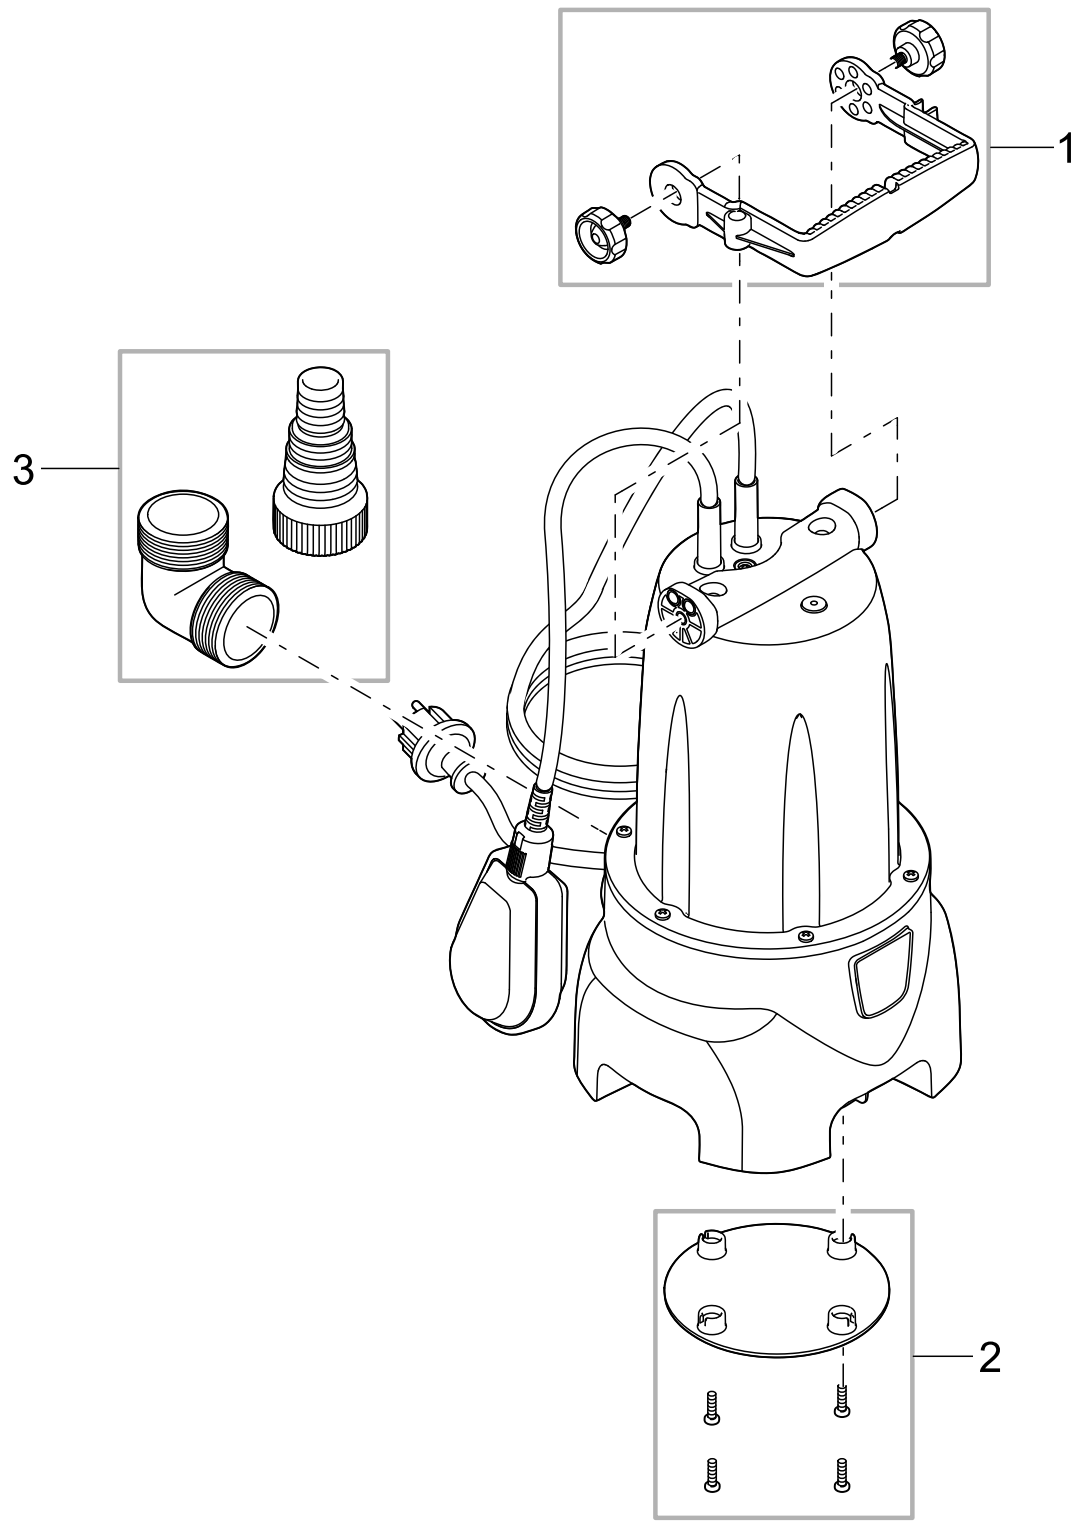

Item no.	Product
42266	ProMax MudDrain 7000
42267	ProMax MudDrain 11000
42268	ProMax MudDrain 14000
42271	GB ProMax MudDrain 7000
42272	GB ProMax MudDrain 11000
42273	GB ProMax MudDrain 14000