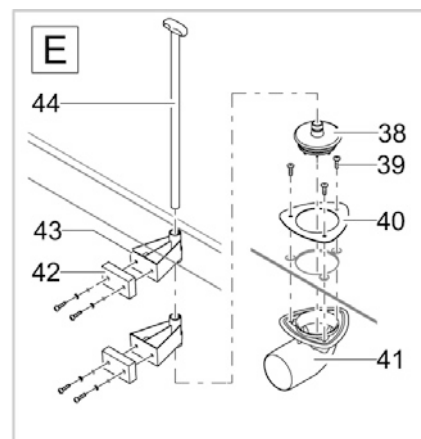

Pos.	Item no. Product	Product	Item no. Spare part	Spare part	Number
1	57696	BioTec ScreenMatic² 140000 [INT]	73381	ASM cover ScreenMatic 140000	1
2	57696	BioTec ScreenMatic² 140000 [INT]	34868	ASM handle BioTec 36	1
3	57696	BioTec ScreenMatic² 140000 [INT]	42345	Screen holder BioTec ScreenMatic 140000	1
4	57696	BioTec ScreenMatic² 140000 [INT]	42449	Brush BioTec ScreenMatic	1
5	57696	BioTec ScreenMatic² 140000 [INT]	34864	Spare clip BioTec 36	1
6	57696	BioTec ScreenMatic² 140000 [INT]	25507	Substrate pipe cpl. BioTec 18 / 36	1
7	57696	BioTec ScreenMatic² 140000 [INT]	43686	Spare case BioTec ScreenMatic² 140000	1
8	57696	BioTec ScreenMatic² 140000 [INT]	44181	Spare screen holder fixation 2015	1
9	57696	BioTec ScreenMatic² 140000 [INT]	44336	Spare wedge plate	1
10	57696	BioTec ScreenMatic² 140000 [INT]	34734	Cleaner BioTec	1
11	57696	BioTec ScreenMatic² 140000 [INT]	42346	Mud basket BioTec ScreenMatic	1
12	57696	BioTec ScreenMatic² 140000 [INT]	15118	Transformer 6 VA 2m H05RN-F 2 x 0.75 mm²	1
13	57696	BioTec ScreenMatic² 140000 [INT]	44173	Plug BioTec ScreenMatic 140000	1
14	57696	BioTec ScreenMatic² 140000 [INT]	42384	ASM BioTec ScreenMatic 140000	1
15	57696	BioTec ScreenMatic² 140000 [INT]	44178	Spare small parts BioTec ScreenM. 2015	1
16	57696	BioTec ScreenMatic² 140000 [INT]	44186	Spare ASM controller ScreenMatic 140000	1
17	57696	BioTec ScreenMatic² 140000 [INT]	42326	Woven fabric BioTec ScreenMatic 140000	1
18	57696	BioTec ScreenMatic² 140000 [INT]	44177	ASM scraper with brush ScreenMatic 2015	1
19	57696	BioTec ScreenMatic² 140000 [INT]	44183	Spare traction unit BioTec ScreenMatic²	1
20	57696	BioTec ScreenMatic² 140000 [INT]	48674	Add. pack ScreenMatic² 2017	1
21	57696	BioTec ScreenMatic² 140000 [INT]	43749	Step. grommet 1 1/2"+thread closed 2018	1
22	57696	BioTec ScreenMatic² 140000 [INT]	19506	Flat gasket NBR 60 x 47 x 3 SH40	1
23	57696	BioTec ScreenMatic² 140000 [INT]	44338	ASM distributor ScreenMatic 140000	1
24	57696	BioTec ScreenMatic² 140000 [INT]	25691	O-Ring NBR 54 x 4 SH40	1
25	57696	BioTec ScreenMatic² 140000 [INT]	42949	Inlet locking nut BioTec ScreenMatic	1
26	57696	BioTec ScreenMatic² 140000 [INT]	44179	Spare gasket seal distributor	1
27	57696	BioTec ScreenMatic² 140000 [INT]	25000	Oval head screw CH-V2A DIN 7981 4.8 x 22	1
28	57696	BioTec ScreenMatic² 140000 [INT]	34670	Foam pad cover BioTec	1
29	57696	BioTec ScreenMatic² 140000 [INT]	42896	Replacement set foam blue BioTec 60/140	1
30	57696	BioTec ScreenMatic² 140000 [INT]	34733	Foam holder BioTec 18 / 36	1
31	57696	BioTec ScreenMatic² 140000 [INT]	25542	Gasket foam holder BioTec 36	1
32	57696	BioTec ScreenMatic² 140000 [INT]	25922	Clip foam holder BioTec 36	1
33	57696	BioTec ScreenMatic² 140000 [INT]	25546	Rivet skiffi BioTec 36	1
34	57696	BioTec ScreenMatic² 140000 [INT]	25547	Sealing BioTec 36 128 x 47 SH40	1
35	57696	BioTec ScreenMatic² 140000 [INT]	45325	Foam holder locking clip BioTec	1
36	57696	BioTec ScreenMatic² 140000 [INT]	42894	Repl. set foam red/purple BioTec 60/140	1
37	57696	BioTec ScreenMatic² 140000 [INT]	19005	ASM connection set DN 110	1
38	57696	BioTec ScreenMatic² 140000 [INT]	35255	Spare part plug BioTec 36	1
39	57696	BioTec ScreenMatic² 140000 [INT]	24229	Screw CH-V2A DIN 7983 6.3 x 25	1
40	57696	BioTec ScreenMatic² 140000 [INT]	24230	Flat gasket bottom drain BioTec 36	1
41	57696	BioTec ScreenMatic² 140000 [INT]	34253	Drain bend	1
42	57696	BioTec ScreenMatic² 140000 [INT]	25996	Distance part BioTec 36	1
43	57696	BioTec ScreenMatic² 140000 [INT]	34835	Outlet guide BioTec 36	1
44	57696	BioTec ScreenMatic² 140000 [INT]	44188	ASM drain lever cpl. BioTec 140000	1
45	57696	BioTec ScreenMatic² 140000 [INT]	44308	ASM brush holder ScreenMatic	1
46	57696	BioTec ScreenMatic² 140000 [INT]	42450	Mud flap cap	1
47	57696	BioTec ScreenMatic² 140000 [INT]	34367	Inlet 2" connection set BioTec 30	1