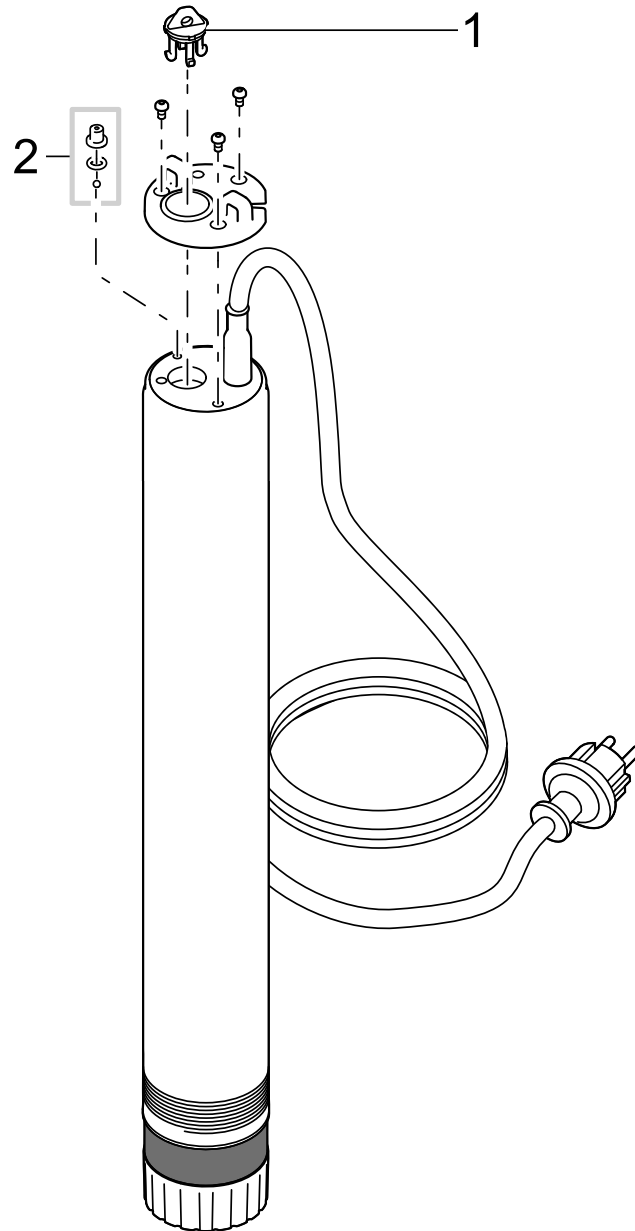

Item no.	Product
57773	ProMax Pressure Well 6500/10
70896	ProMax Pressure Well 3000/18

Pos.	Item no. Product	Product	Item no. Spare part	Spare part	Number
1	57773	ProMax Pressure Well 6500/10 [INT]	49954	Spare check valve Deep Well nA	1
	70896	ProMax Pressure Well 3000/18 [INT]	72907	Spare check valve Pressure 3000	1
2	57773	ProMax Pressure Well 6500/10 [INT]	49027	ASM aeration check valve Pressure 6000	1
	70896	ProMax Pressure Well 3000/18 [INT]