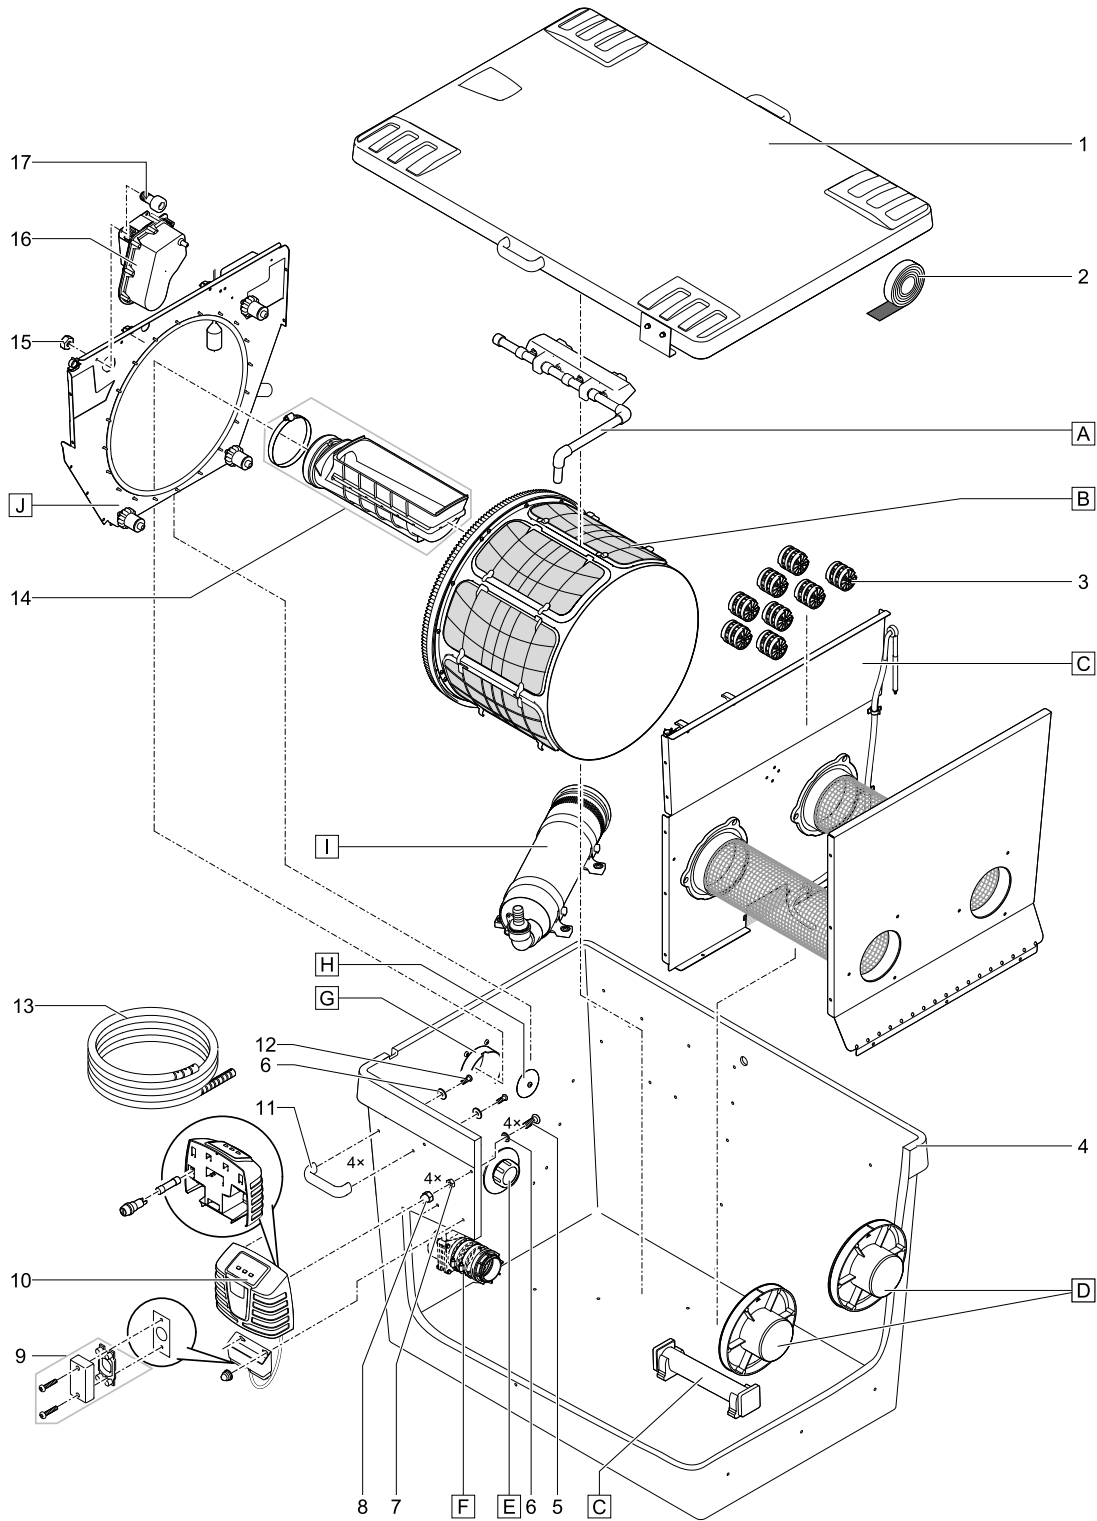

Item no.	Product
49979	ProfiClear Premium Compact-L pumped EGC
49980	GB ProfiClear Premium Compact-L pumped EGC