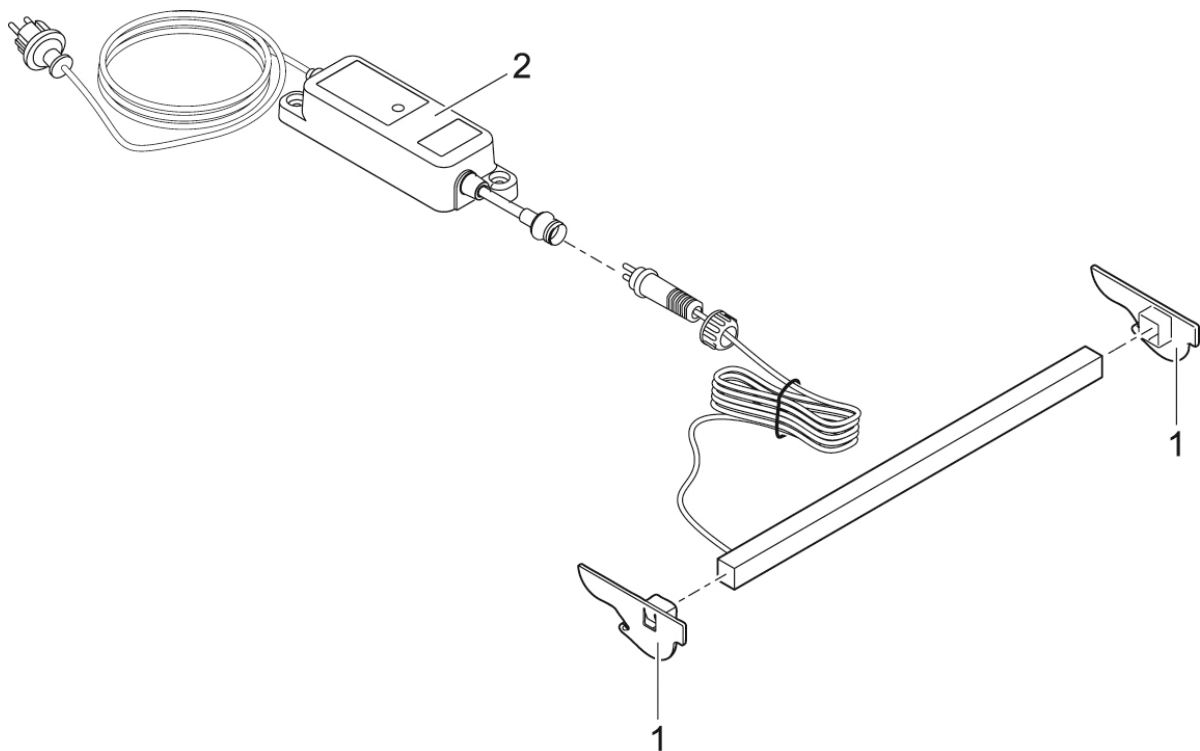

Item no.	Product
51205	Waterfall Illumination 30
51209	Waterfall Illumination 60
51980	Waterfall Illumination 90

Pos.	Item no. Product	Product	Item no. Spare part	Spare part	Number
1	51205	Waterfall Illumination 30 [INT]	30210	Holder Waterfall Illumination spare part	1
	51209	Waterfall Illumination 60 [INT]			
	51980	Waterfall Illumination 90 [INT]			
2	51205	Waterfall Illumination 30 [INT]	22998	Spare ASM LunAqua LED driver 700 mA	1
	51209	Waterfall Illumination 60 [INT]	73115	Spare part LunAqua LED dri. 12 V 1250 mA	1
	51980	Waterfall Illumination 90 [INT]