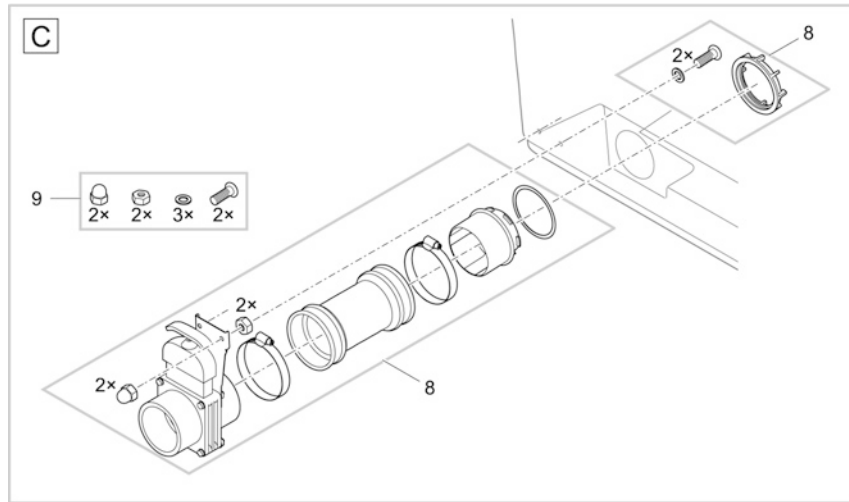

Pos.	Item no. Product	Product	Item no. Spare part	Spare part	Number
1	42913	ProfiClear pump chamber Compact/Classic [INT]	72780	ASM lid container M / L	1
2	42913	ProfiClear pump chamber Compact/Classic [INT]	35407	Spare base screen incl. foot ProfiClear	1
3	42913	ProfiClear pump chamber Compact/Classic [INT]	42856	Container ProfiCl. Compact pump chamber	1
4	42913	ProfiClear pump chamber Compact/Classic [INT]	18842	Clip drum filter	1
5	42913	ProfiClear pump chamber Compact/Classic [INT]	19005	ASM connection set DN 110	1
6	42913	ProfiClear pump chamber Compact/Classic [INT]	16387	Blanking cap DN 110	1
7	42913	ProfiClear pump chamber Compact/Classic [INT]	18833	Spare grommet ProfiClear individual	1
8	42913	ProfiClear pump chamber Compact/Classic [INT]	18446	Spare drain DN75 Premium	1
9	42913	ProfiClear pump chamber Compact/Classic [INT]	18448	Spare screws set drain DN75 Premium	1
10	42913	ProfiClear pump chamber Compact/Classic [INT]	42980	ASM rubber bushing D185 on D110 mm	1
11	42913	ProfiClear pump chamber Compact/Classic [INT]	26987	Outlet 150/2 ProfiClear M 2 - M 5	1
12	42913	ProfiClear pump chamber Compact/Classic [INT]	26957	Gasket 150 screwed	1
13	42913	ProfiClear pump chamber Compact/Classic [INT]	27572	Oval head screw CZ-V2A DIN 7981 6.3 x 32	1