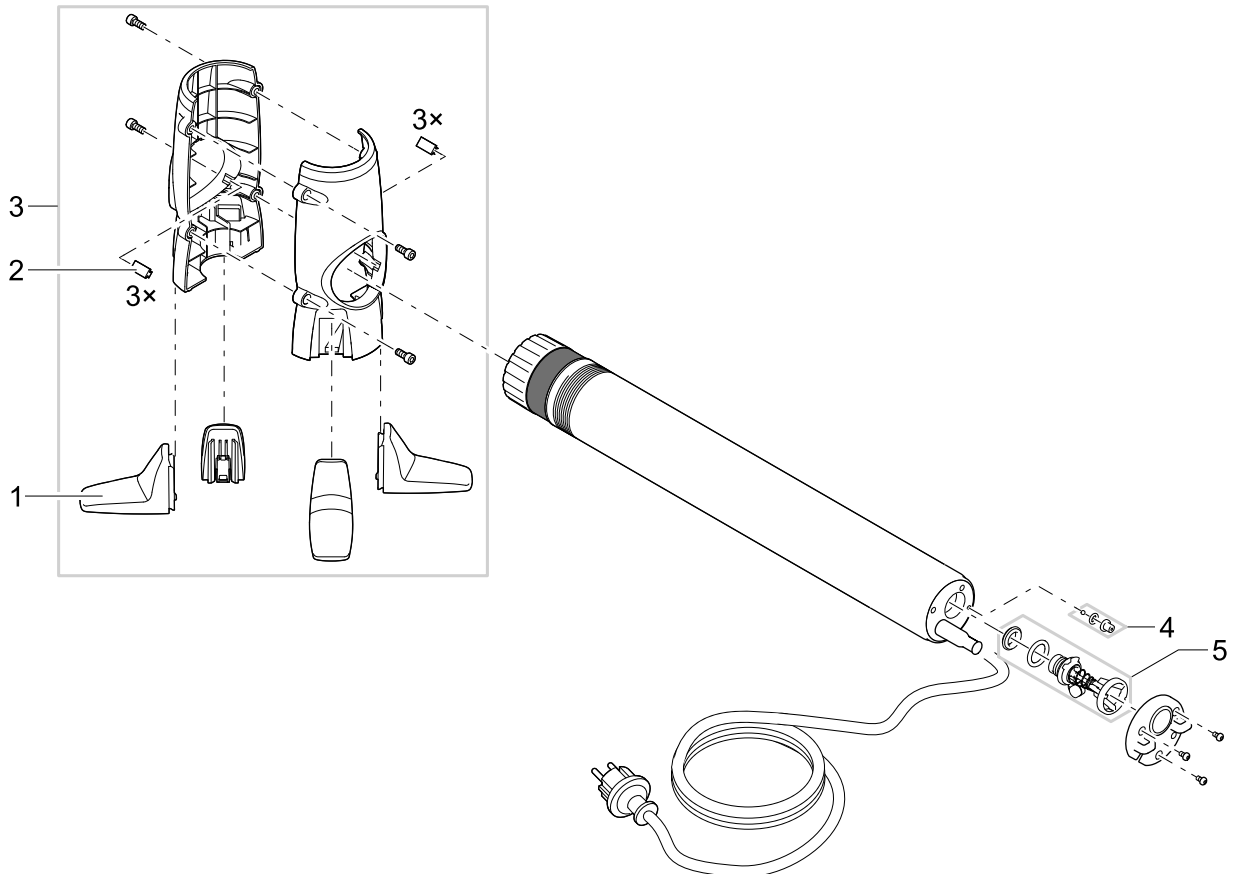

Item no.	Product
57774	ProMax Pressure Automatic 5500/5
43133	ProMax Pressure Automatic 6000/8
43135	GB ProMax Pressure Automatic 6000/8

Pos.	Item no. Product	Product	Item no. Spare part	Spare part	Number
1	57774	ProMax Pressure Automatic 5500/5 [INT]			
	43133	ProMax Pressure Automatic 6000/8 [INT]	44613	Foot Promax Pressure 6000/8	1
	43135	ProMax Pressure Automatic 6000/8 [GB]			
2	57774	ProMax Pressure Automatic 5500/5 [INT]			
	43133	ProMax Pressure Automatic 6000/8 [INT]	44614	Rubber buffer set Pressure 6000/8	1
	43135	ProMax Pressure Automatic 6000/8 [GB]			
3	57774	ProMax Pressure Automatic 5500/5 [INT]			
	43133	ProMax Pressure Automatic 6000/8 [INT]	44612	Spare foot base cpl. Pressure 6000/8	1
	43135	ProMax Pressure Automatic 6000/8 [GB]			
4	57774	ProMax Pressure Automatic 5500/5 [INT]			
	43133	ProMax Pressure Automatic 6000/8 [INT]	49027	ASM aeration check valve Pressure 6000	1
	43135	ProMax Pressure Automatic 6000/8 [GB]			
5	57774	ProMax Pressure Automatic 5500/5 [INT]			
	43133	ProMax Pressure Automatic 6000/8 [INT]	45483	ASM check valve Pressure 6000	1
	43135	ProMax Pressure Automatic 6000/8 [GB]