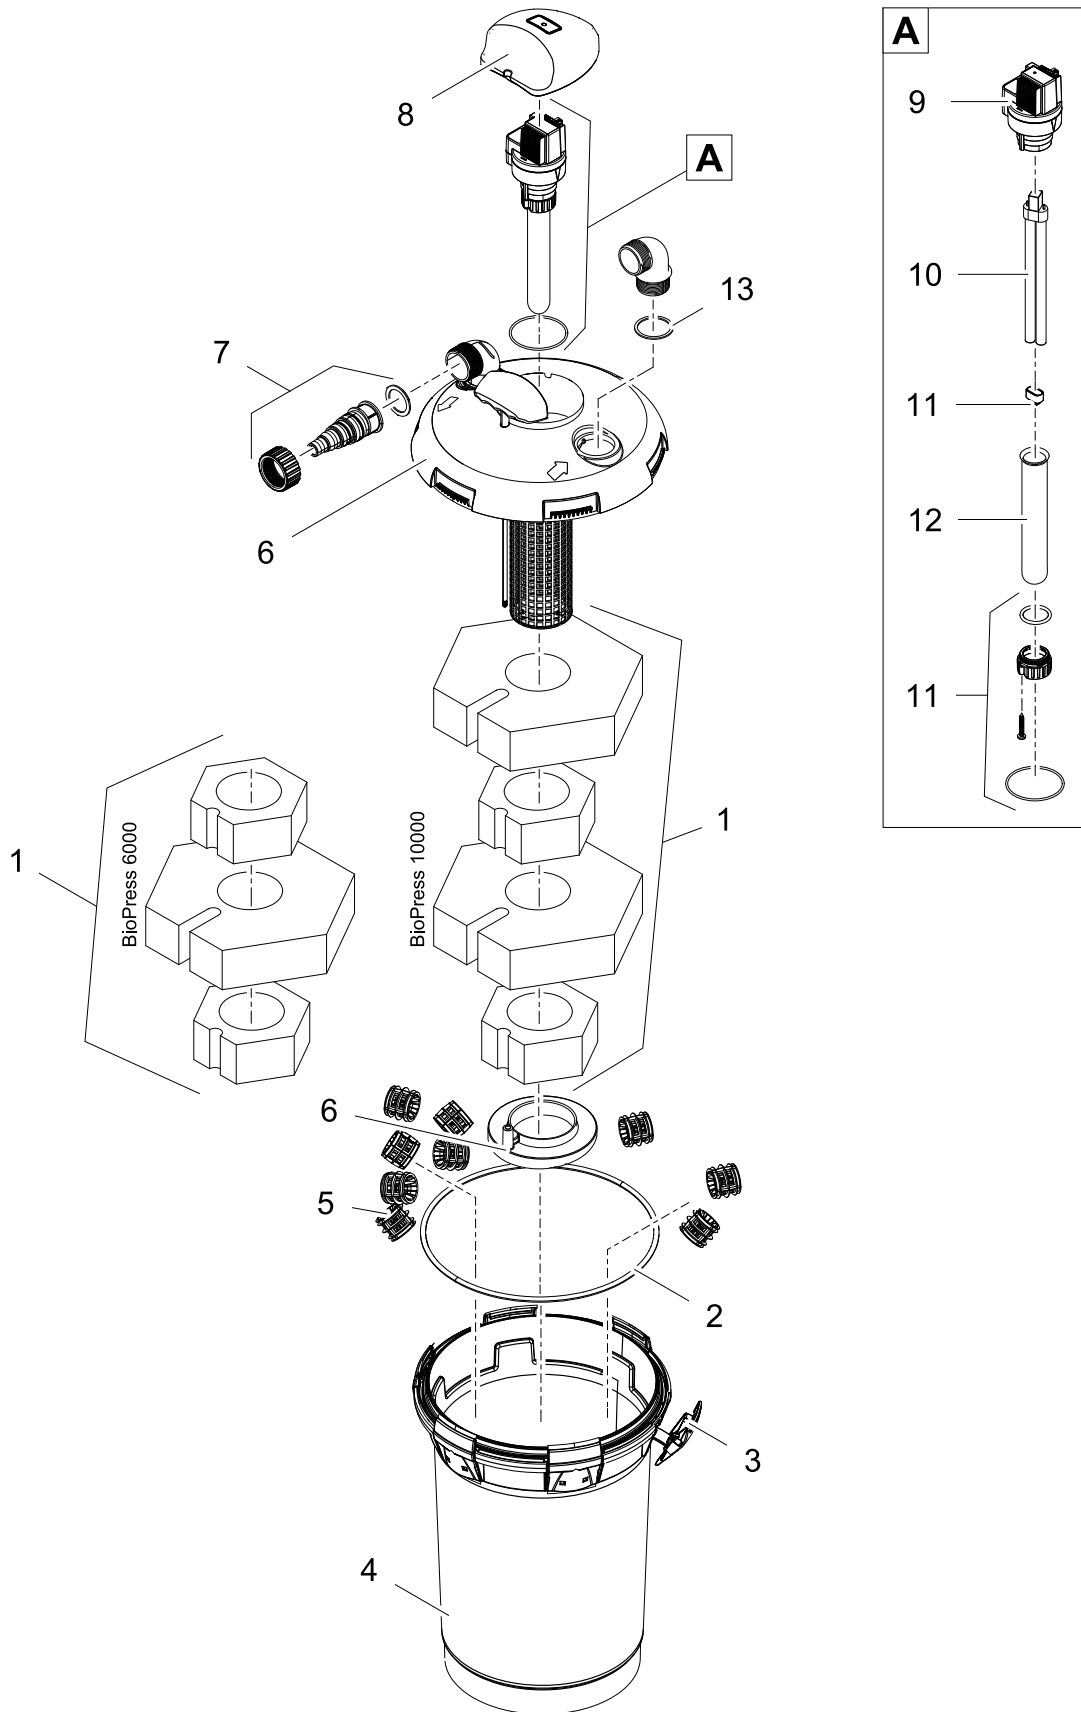

Item no.	Product
47602	GB BioPress 6000
47603	GB BioPress 10000

Pos.	Item no. Product	Product	Item no. Spare part	Spare part	Number
1	47602	BioPress 6000 [GB]	15564	Replacement foam set BioPress 6000/10000	1
	47603	BioPress 10000 [GB]			
2	47602	BioPress 6000 [GB]	28812	O-Ring NBR 304 x 7 SH40	1
	47603	BioPress 10000 [GB]			
3	47602	BioPress 6000 [GB]	47828	ASM clamp BioPress 2016	6
	47603	BioPress 10000 [GB]			
4	47602	BioPress 6000 [GB]	28042	Filter box BioPress 8000-10000	1
	47603	BioPress 10000 [GB]	28041	Filter box BioPress 12000-15000	1
5	47602	BioPress 6000 [GB]	35814	Spare part Bioballs DF	1
	47603	BioPress 10000 [GB]			
6	47602	BioPress 6000 [GB]	35815	Filter top BioPress 6000-8000	1
	47603	BioPress 10000 [GB]	35816	Filter top BioPress 10000-12000	1
7	47602	BioPress 6000 [GB]	15313	Additional pack BioPress 2011	1
	47603	BioPress 10000 [GB]			
8	47602	BioPress 6000 [GB]	15326	ASM cover BioPress 4000-10000	1
	47603	BioPress 10000 [GB]			
9	47602	BioPress 6000 [GB]	15665	ASM UVC 7 / 9 / 11 W 2011	1
	47603	BioPress 10000 [GB]			
10	47602	BioPress 6000 [GB]	54984	Replacement bulb UVC 9 W	1
	47603	BioPress 10000 [GB]	56112	Replacement bulb UVC 11 W	1
11	47602	BioPress 6000 [GB]	15535	Spare part clip bolt set UVC 7 / 9 / 11	1
	47603	BioPress 10000 [GB]			
12	47602	BioPress 6000 [GB]	13312	Quartz glass D33 x 200 with rim	1
	47603	BioPress 10000 [GB]			
13	47602	BioPress 6000 [GB]	24813	O-Ring NBR 46 x 2 SH70	1
	47603	BioPress 10000 [GB]			
A	47602	BioPress 6000 [GB]	35838	ASM UVC 11 W cpl.	1
	47603	BioPress 10000 [GB]			