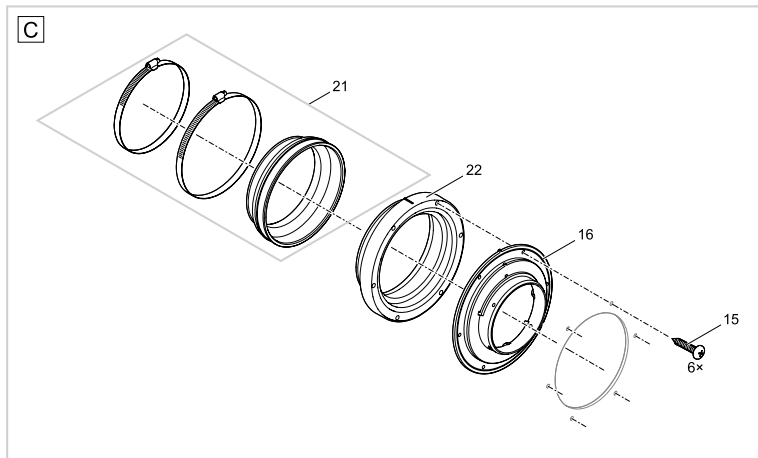

Pos.	Item no. Product	Product	Item no. Spare part	Spare part	Number
1	50772	ProfiClear Premium Moving Bed Module [INT]	72780	ASM lid container M / L	1
2	50772	ProfiClear Premium Moving Bed Module [INT]	42904	Hel-X 13 Biomedica 25 l	2
3	50772	ProfiClear Premium Moving Bed Module [INT]	20292	Oval head screw V2A DIN 7985 M6 x 12	4
4	50772	ProfiClear Premium Moving Bed Module [INT]	20609	Fiberplate DIN 7603 6 x 12 x 1 mm	8
5	50772	ProfiClear Premium Moving Bed Module [INT]	17038	Container bio module	1
6	50772	ProfiClear Premium Moving Bed Module [INT]	6117	Cap nut V2A DIN 1587 M6	6
7	50772	ProfiClear Premium Moving Bed Module [INT]	17216	Airstone clamp bio filter	2
8	50772	ProfiClear Premium Moving Bed Module [INT]	17918	Oval head screw V2A DIN 7985 M6 x 25	2
9	50772	ProfiClear Premium Moving Bed Module [INT]	17391	Air stone ProfiClear Premium Moving Bed	1
10	50772	ProfiClear Premium Moving Bed Module [INT]	18184	PVC air hose transp. DI 9 mm x 0.85 m	1
11	50772	ProfiClear Premium Moving Bed Module [INT]	42865	Air connection ProfiClear Compact	1
12	50772	ProfiClear Premium Moving Bed Module [INT]	17631	Hose adapter 4 to 8 mm	1
13	50772	ProfiClear Premium Moving Bed Module [INT]	18186	Air connection T-piece 9 mm	1
14	50772	ProfiClear Premium Moving Bed Module [INT]	18185	PVC air hose transp. DI 9 mm x 0.10 m	1
15	50772	ProfiClear Premium Moving Bed Module [INT]	27572	Oval head screw CZ-V2A DIN 7981 6.3 x 32	1
16	50772	ProfiClear Premium Moving Bed Module [INT]	17248	Gasket mesh tube	1
17	50772	ProfiClear Premium Moving Bed Module [INT]	26958	Outlet 150/1 ProfiClear M 2 - M 5	2
18	50772	ProfiClear Premium Moving Bed Module [INT]	17327	Perforated sheet outlet	1
19	50772	ProfiClear Premium Moving Bed Module [INT]	18446	Spare drain DN75 Premium	1
20	50772	ProfiClear Premium Moving Bed Module [INT]	18448	Spare screws set drain DN75 Premium	1
21	50772	ProfiClear Premium Moving Bed Module [INT]	17251	ASM rubber bushing D178 mm	2
22	50772	ProfiClear Premium Moving Bed Module [INT]	26987	Outlet 150/2 ProfiClear M 2 - M 5	2
23	50772	ProfiClear Premium Moving Bed Module [INT]	19006	ASM mesh tube bio module	1
24	50772	ProfiClear Premium Moving Bed Module [INT]	43353	Mesh tube bracket	1