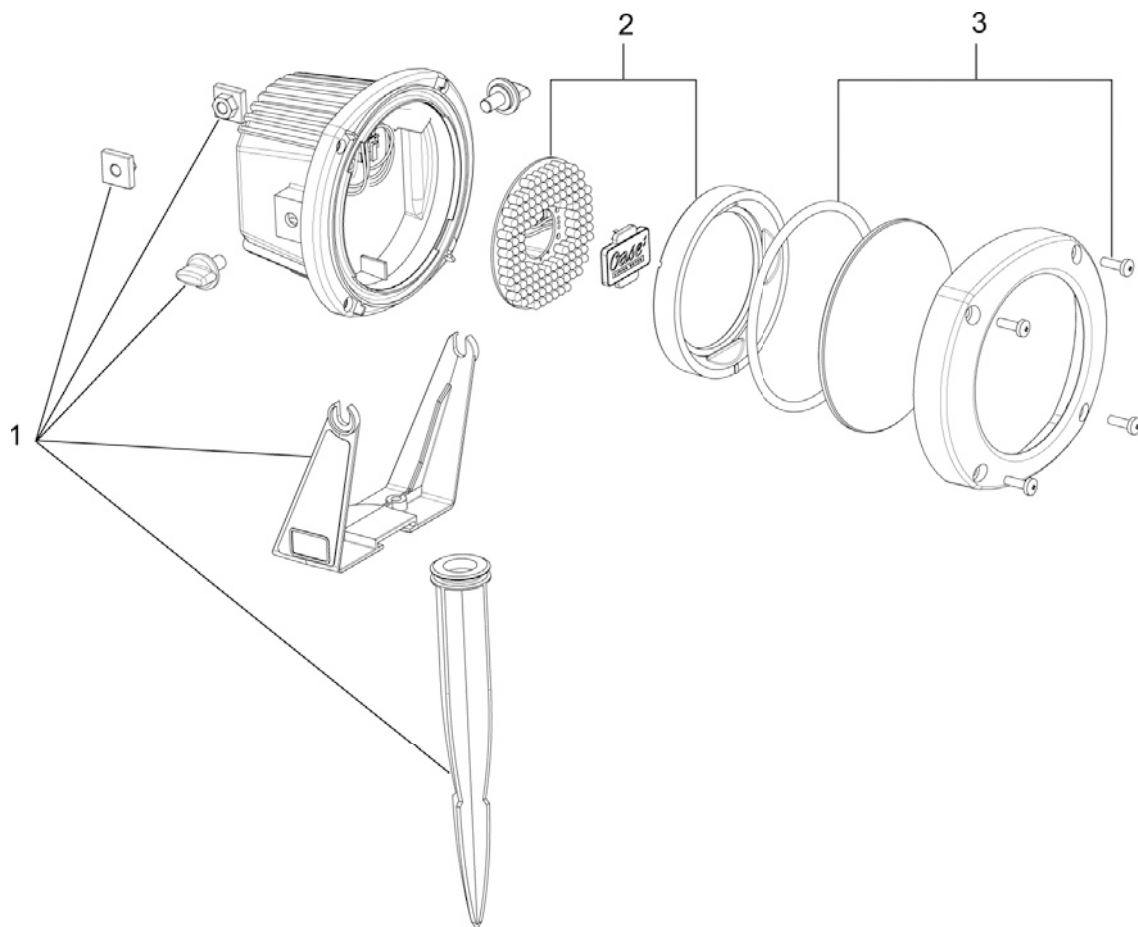

Item no.	Product
50366	LunAqua 10 LED /01

Pos.	Item no. Product	Product	Item no. Spare part	Spare part	Number
1	50366	LunAqua 10 LED /01 [INT]	13422	Spare part fastening set LunAqua	1
2	50366	LunAqua 10 LED /01 [INT]	13371	Spare part bulb assembly LunAqua 10 LED	1
3	50366	LunAqua 10 LED /01 [INT]	13421	Spare part top/glass LunAqua 10 LED	1
4	50366	LunAqua 10 LED /01 [INT]	73313	Spare Underwater transformer UST 150 /01	1