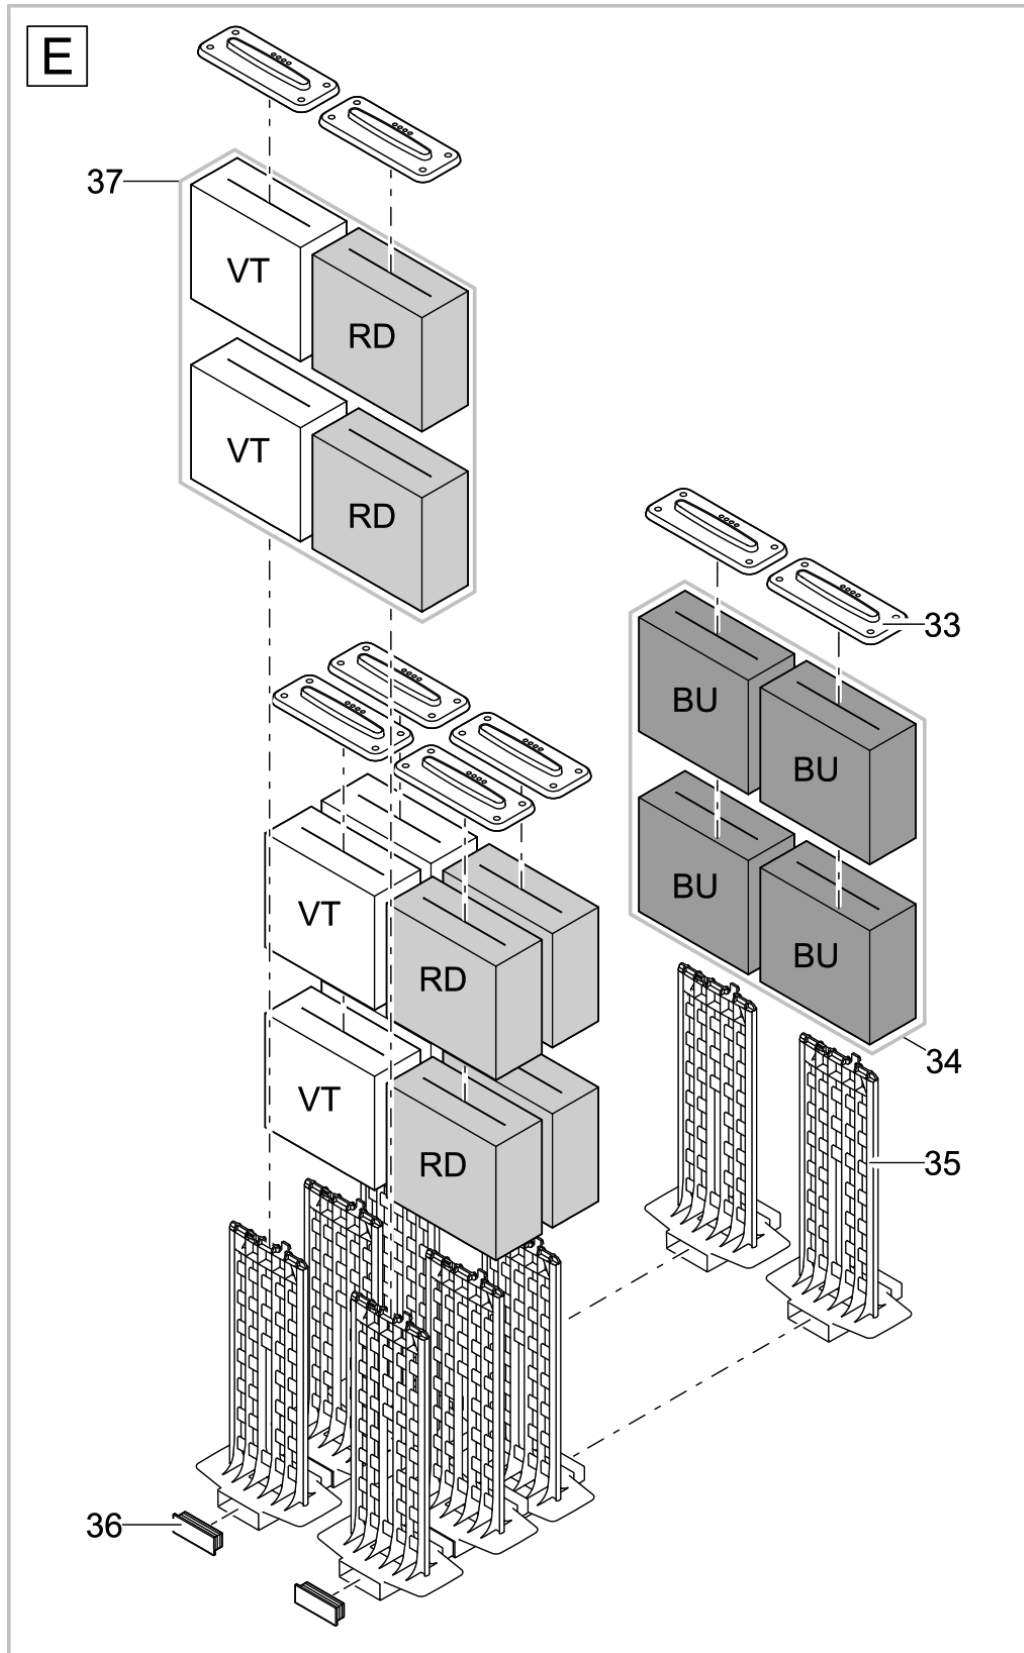

Pos.	Item no. Product	Product	Item no. Spare part	Spare part	Number
1	46178	BioTec ScreenMatic² 90000 [INT]	45320	Spare ASM filter lid incl. design plate	1
2	46178	BioTec ScreenMatic² 90000 [INT]	30983	Clip Bitron Eco / AquaMax	1
3	46178	BioTec ScreenMatic² 90000 [INT]	42346	Mud basket BioTec ScreenMatic	1
4	46178	BioTec ScreenMatic² 90000 [INT]	42449	Brush BioTec ScreenMatic	1
5	46178	BioTec ScreenMatic² 90000 [INT]	45323	Screen holder BioTec ScreenMatic 90000	1
6	46178	BioTec ScreenMatic² 90000 [INT]	25507	Substrate pipe cpl. BioTec 18 / 36	1
7	46178	BioTec ScreenMatic² 90000 [INT]	42342	Partition wall BioTec ScreenMatic 90000	1
8	46178	BioTec ScreenMatic² 90000 [INT]	47031	Seal partition wall ScreenMatic 90000	1
9	46178	BioTec ScreenMatic² 90000 [INT]	34830	Pull rod plug	2
10	46178	BioTec ScreenMatic² 90000 [INT]	25624	Pull rod BioTec 18	1
11	46178	BioTec ScreenMatic² 90000 [INT]	49600	ASM container BioTec ScreenMatic² 90000	1
12	46178	BioTec ScreenMatic² 90000 [INT]	44181	Spare screen holder fixation 2015	1
13	46178	BioTec ScreenMatic² 90000 [INT]	45252	Cleaner BioTec 90000	1
14	46178	BioTec ScreenMatic² 90000 [INT]	15118	Transformer 6 VA 2m H05RN-F 2 x 0.75 mm²	1
15	46178	BioTec ScreenMatic² 90000 [INT]	44173	Plug BioTec ScreenMatic 140000	1
16	46178	BioTec ScreenMatic² 90000 [INT]	42383	ASM BioTec ScreenMatic 40/60/90000	1
17	46178	BioTec ScreenMatic² 90000 [INT]	44178	Spare small parts BioTec ScreenM. 2015	1
18	46178	BioTec ScreenMatic² 90000 [INT]	44184	Spare ASM controller ScreenM.40/60/90000	1
19	46178	BioTec ScreenMatic² 90000 [INT]	42325	Woven fabric BioTec ScreenM. 40000/60000	1
20	46178	BioTec ScreenMatic² 90000 [INT]	44177	ASM scraper with brush ScreenMatic 2015	1
21	46178	BioTec ScreenMatic² 90000 [INT]	44183	Spare traction unit BioTec ScreenMatic²	1
22	46178	BioTec ScreenMatic² 90000 [INT]	48674	Add. pack ScreenMatic² 2017	1
23	46178	BioTec ScreenMatic² 90000 [INT]	43749	Step. grommet 1 1/2"+thread closed 2018	1
24	46178	BioTec ScreenMatic² 90000 [INT]	19506	Flat gasket NBR 60 x 47 x 3 SH40	1
25	46178	BioTec ScreenMatic² 90000 [INT]	44337	ASM distributor ScreenMatic 40000/60000	1
26	46178	BioTec ScreenMatic² 90000 [INT]	25691	O-Ring NBR 54 x 4 SH40	1
27	46178	BioTec ScreenMatic² 90000 [INT]	42949	Inlet locking nut BioTec ScreenMatic	1
28	46178	BioTec ScreenMatic² 90000 [INT]	44179	Spare gasket seal distributor	1
29	46178	BioTec ScreenMatic² 90000 [INT]	25000	Oval head screw CH-V2A DIN 7981 4.8 x 22	8
30	46178	BioTec ScreenMatic² 90000 [INT]	48686	ASM connection BioTec DN110	1
31	46178	BioTec ScreenMatic² 90000 [INT]	44182	Spare drain ASM BioTec	1
32	46178	BioTec ScreenMatic² 90000 [INT]	34859	Gasket set outlet BioTec 12-18 / M1-M5	1
33	46178	BioTec ScreenMatic² 90000 [INT]	34670	Foam pad cover BioTec	8
34	46178	BioTec ScreenMatic² 90000 [INT]	42895	Replacement set blue BioTec 40-/90000	2
35	46178	BioTec ScreenMatic² 90000 [INT]	45254	Foam holder BioTec 90000	8
36	46178	BioTec ScreenMatic² 90000 [INT]	45325	Foam holder locking clip BioTec	2
37	46178	BioTec ScreenMatic² 90000 [INT]	42893	Repl. set foam re/pu BioTec 40-/90000	6
38	46178	BioTec ScreenMatic² 90000 [INT]	44308	ASM brush holder ScreenMatic	1
39	46178	BioTec ScreenMatic² 90000 [INT]	42450	Mud flap cap	1
40	46178	BioTec ScreenMatic² 90000 [INT]	34367	Inlet 2" connection set BioTec 30	1
41	46178	BioTec ScreenMatic² 90000 [INT]	45255	Holder cleaner BioTec 90000	1