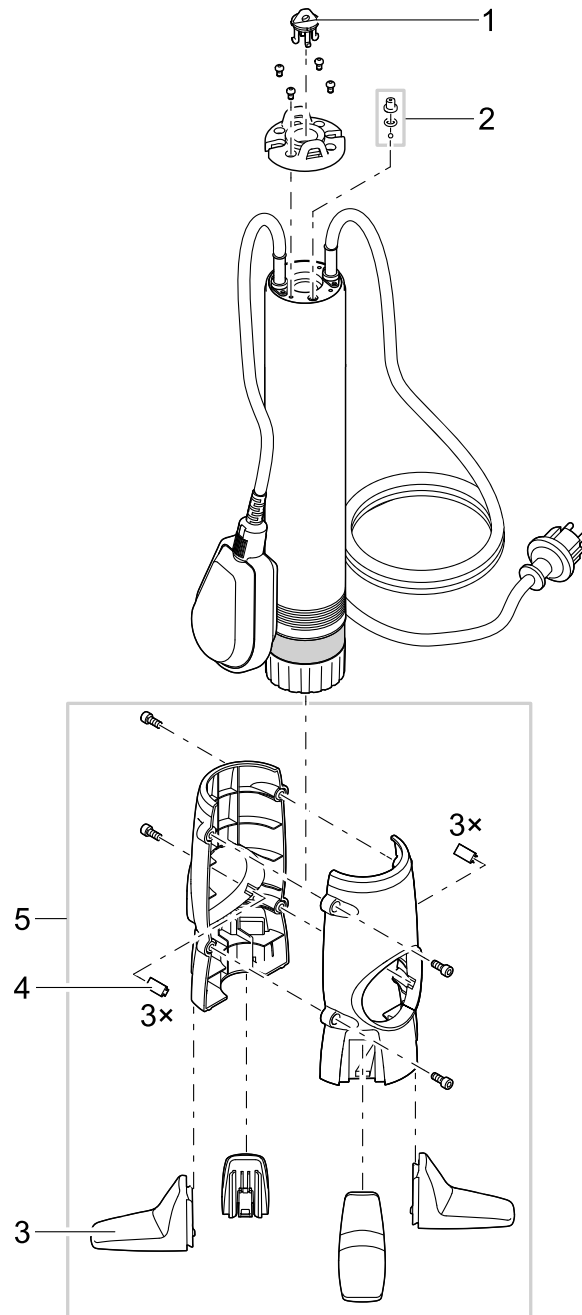

Item no.

Product

57775

ProMax Pressure Cistern 6000/6

Pos.	Item no. Product	Product	Item no. Spare part	Spare part	Number
1	57775	ProMax Pressure Cistern 6000/6 [INT]	49954	Spare check valve Deep Well nA	1
2	57775	ProMax Pressure Cistern 6000/6 [INT]	49027	ASM aeration check valve Pressure 6000	1
3	57775	ProMax Pressure Cistern 6000/6 [INT]	44613	Foot Promax Pressure 6000/8	1
4	57775	ProMax Pressure Cistern 6000/6 [INT]	44614	Rubber buffer set Pressure 6000/8	1
5	57775	ProMax Pressure Cistern 6000/6 [INT]	44612	Spare foot base cpl. Pressure 6000/8	1