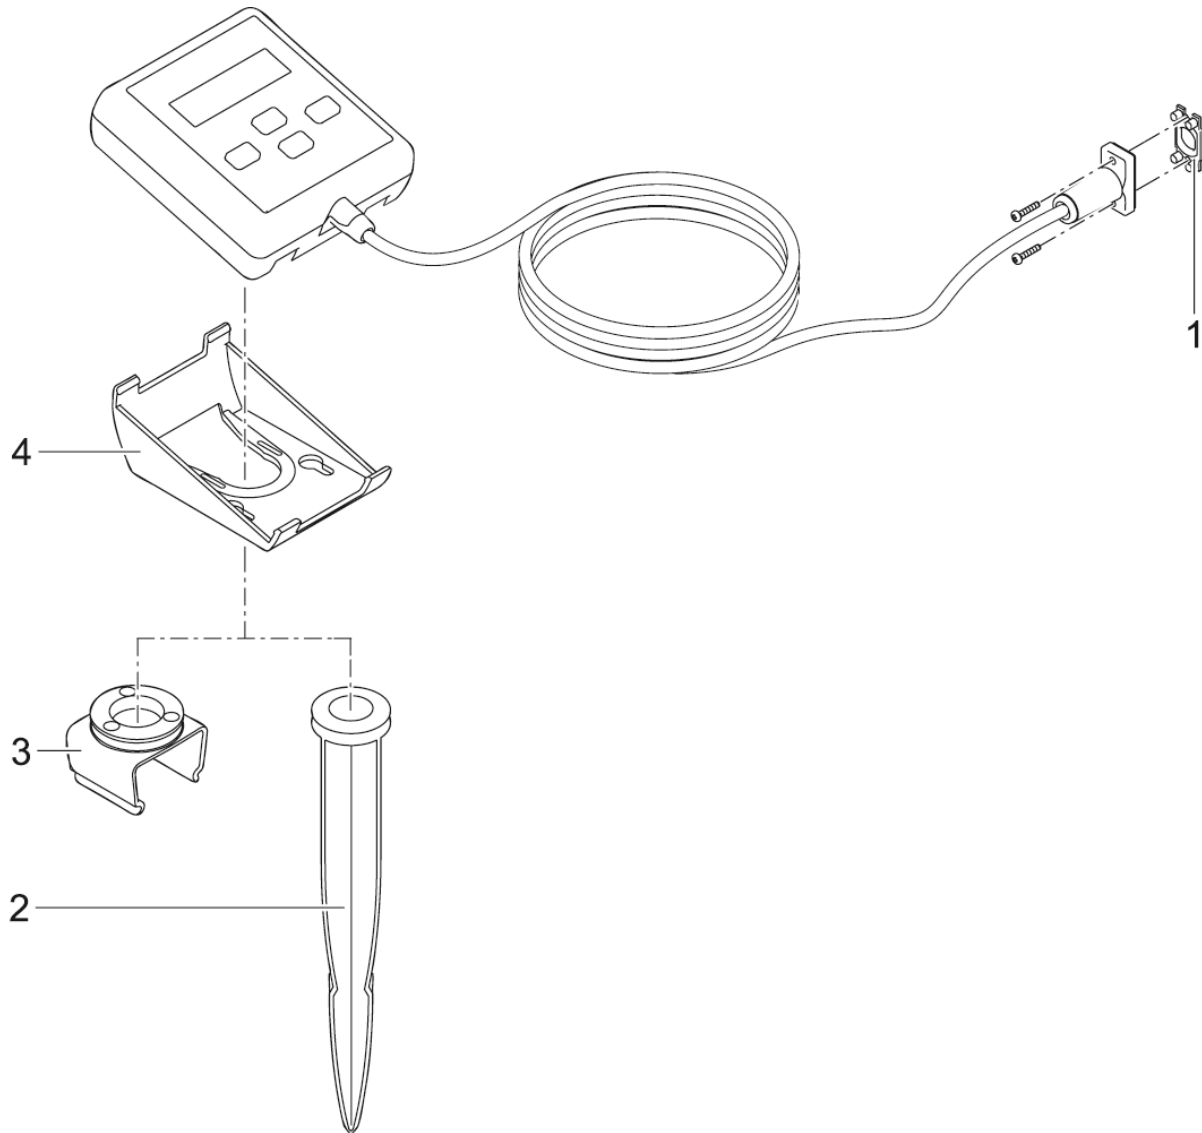

Item no.	Product
40247	AquaMax Eco Control

Pos.	Item no. Product	Product	Item no. Spare part	Spare part	Number
1	40247	AquaMax Eco Control [INT]	11710	Gasket DMX	1
2	40247	AquaMax Eco Control [INT]	20284	Spike	1
3	40247	AquaMax Eco Control [INT]	40466	Holding clamp AquaMax Eco Control	1
4	40247	AquaMax Eco Control [INT]	40465	Holding frame AquaMax Eco Control	1