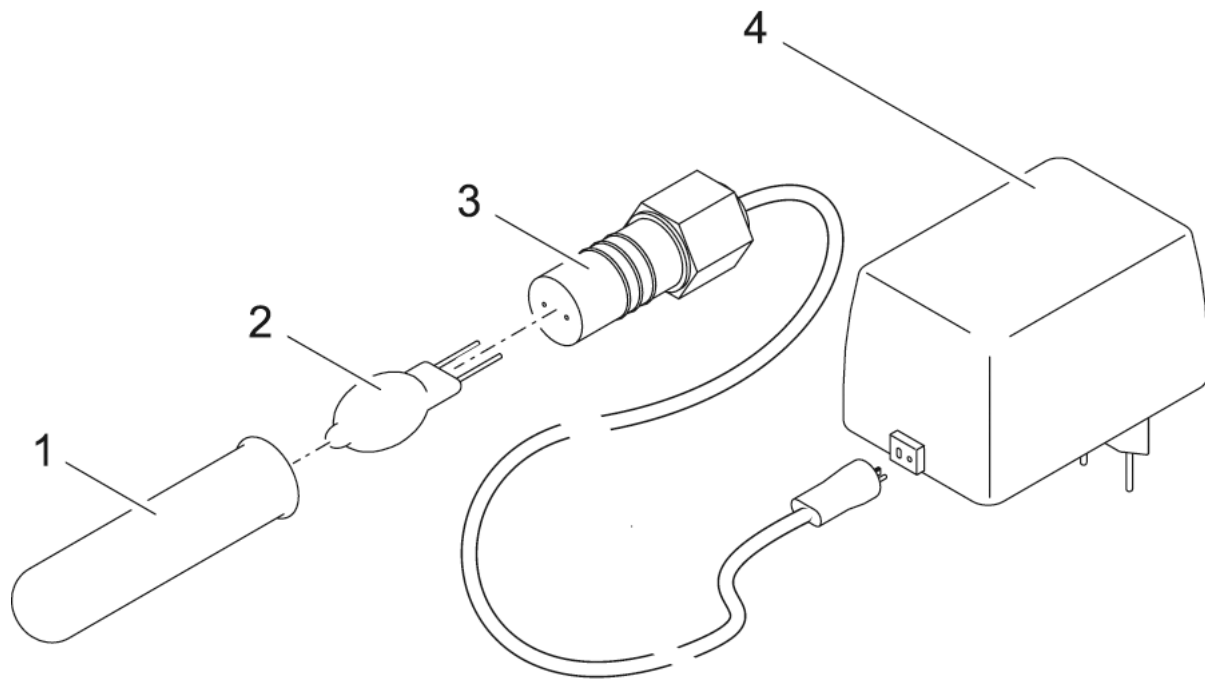

Item no.	Product
40290	LunAqua Micro Eco Set

Pos.	Item no. Product	Product	Item no. Spare part	Spare part	Number
1	40290	LunAqua Micro Eco Set [INT]	14363	Protective glass D12x60.5 LunAqua Micro	1
2	40290	LunAqua Micro Eco Set [INT]	37817	Halogen lamp G4 12 V 7 W	1
3	40290	LunAqua Micro Eco Set [INT]	40415	ASM Cable G4+P/L2 x 0.75 H03 2 m 7 W	1
4	40290	LunAqua Micro Eco Set [INT]	15560	Safety transformer 230 V / 12 V / 20 VA	1