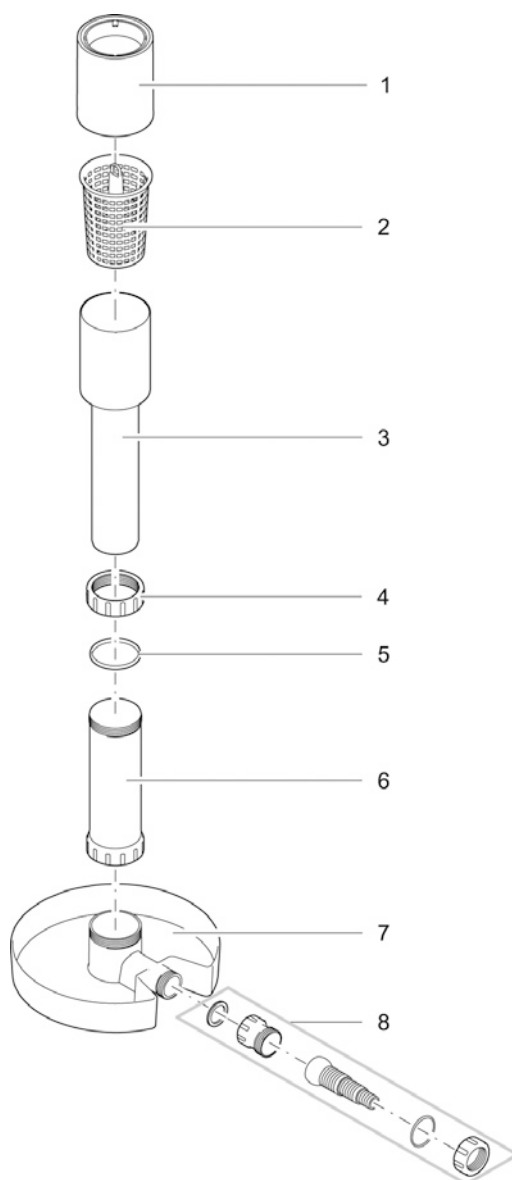

Item no.	Product
51236	AquaSkim 20
56907	AquaSkim 40

Pos.	Item no. Product	Product	Item no. Spare part	Spare part	Number
1	51236	AquaSkim 20 [INT]	21110	Float ring AquaSkim 20	1
	56907	AquaSkim 40 [INT]	33284	Float ring AquaSkim 40	1
2	51236	AquaSkim 20 [INT]	21109	Filter basket AquaSkim 20	1
	56907	AquaSkim 40 [INT]	33285	Filter basket AquaSkim 40	1
3	51236	AquaSkim 20 [INT]	21111	Top AquaSkim 20	1
	56907	AquaSkim 40 [INT]	35263	Top AquaSkim 40	1
4	51236	AquaSkim 20 [INT]	35264	Coupling nut 3"	1
	56907	AquaSkim 40 [INT]			
5	51236	AquaSkim 20 [INT]	26737	Clamp gasket AquaSkim 40	1
	56907	AquaSkim 40 [INT]			
6	51236	AquaSkim 20 [INT]	35262	Bottom part AquaSkim 40	1
	56907	AquaSkim 40 [INT]			
7	51236	AquaSkim 20 [INT]	27027	Base AquaSkim 40	1
	56907	AquaSkim 40 [INT]			
8	51236	AquaSkim 20 [INT]	35304	Additional pack AquaSkim 20 / 40	1
	56907	AquaSkim 40 [INT]