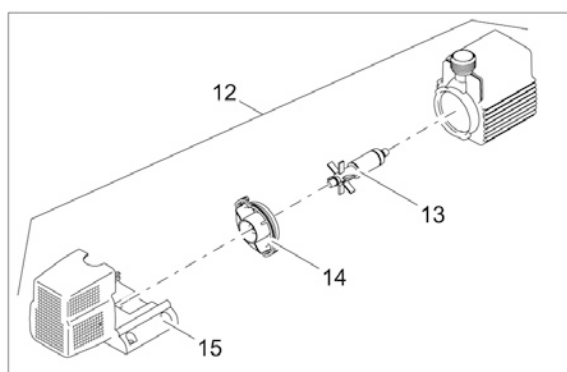

Pos.	Item no. Product	Product	Item no. Spare part	Spare part	Number
1	50240	Water Trio [INT]	11878	Nozzle protector	3
2	50240	Water Trio [INT]	11999	ASM top cover Water Trio	1
3	50240	Water Trio [INT]	11943	ASM LED nozzle Water Trio / Quintet	3
3A	50240	Water Trio [INT]	76611	ASM LED nozzle Water Trio / Quintet warm	3
4	50240	Water Trio [INT]	11884	Base plate Water Trio / Quintet	1
5	50240	Water Trio [INT]	12476	ASM cable protection Water Trio	1
6	50240	Water Trio [INT]	12477	ASM controller Trio programmed	1
7	50240	Water Trio [INT]	33371	Cover FM-Master	1
8	50240	Water Trio [INT]	35807	ASM transf. DC connector 13.5 V / 60 VA	1
9	50240	Water Trio [INT]	20284	Spike	1
10	50240	Water Trio [INT]	11993	ASM extension Water Trio / Quintet	6
11	50240	Water Trio [INT]	11282	2 channel remote control	1
12	50240	Water Trio [INT]	11978	ASM pump Easy EC	3
13	50240	Water Trio [INT]	46660	Spare rotor Easy EC	3
14	50240	Water Trio [INT]	12474	ASM bearing plate w. gasket Trio/Quintet	3
15	50240	Water Trio [INT]	11909	Filter housing Easy EC	3