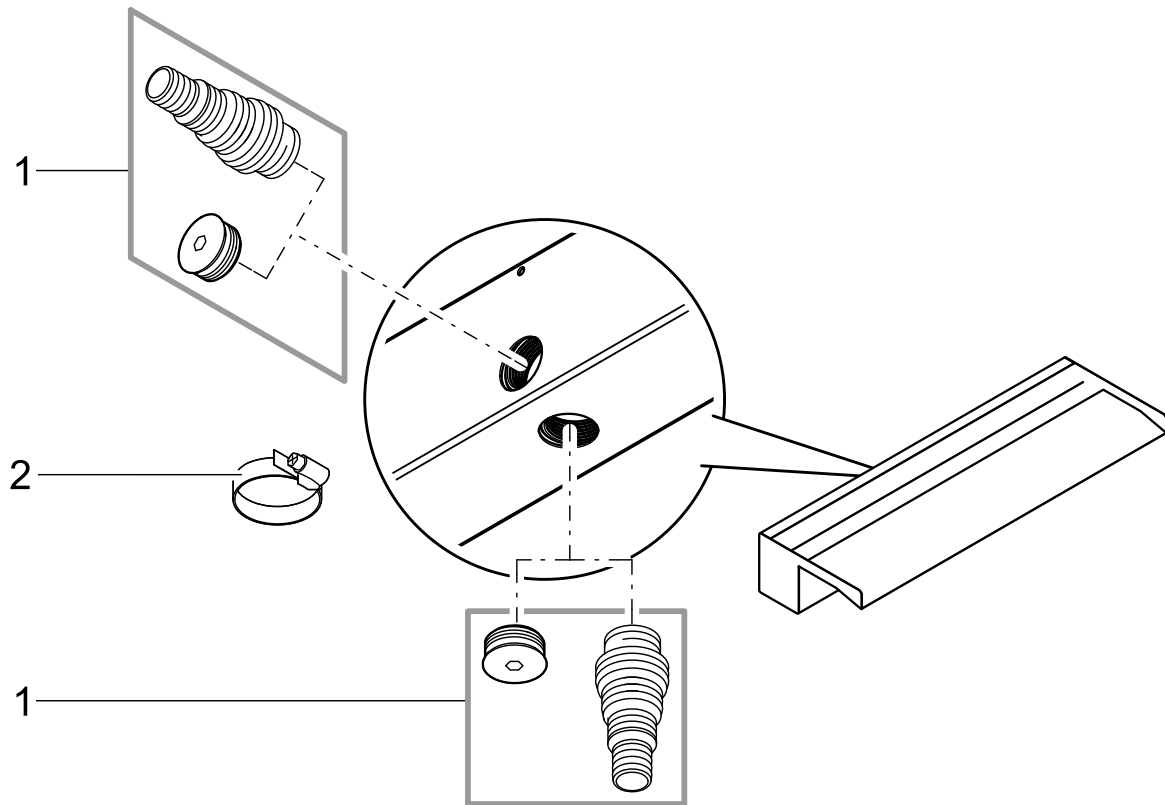

Item no.	Product
70771	Waterfall XL 30
70772	Waterfall XL 60
70773	Waterfall XL 90

Pos.	Item no. Product	Product	Item no. Spare part	Spare part	Number
1	70772	Waterfall XL 60 [INT]	15737	Spare part set Waterfall	1
	70773	Waterfall XL 90 [INT]	16757	Spare part set Waterfall 90	1
2	70772	Waterfall XL 60 [INT]	11818	Hose clamp 20 - 32 mm	1
	70773	Waterfall XL 90 [INT]			
10	70771	Waterfall XL 30 [INT]	15737	Spare part set Waterfall	1
20	70771	Waterfall XL 30 [INT]	11818	Hose clamp 20 - 32 mm	1