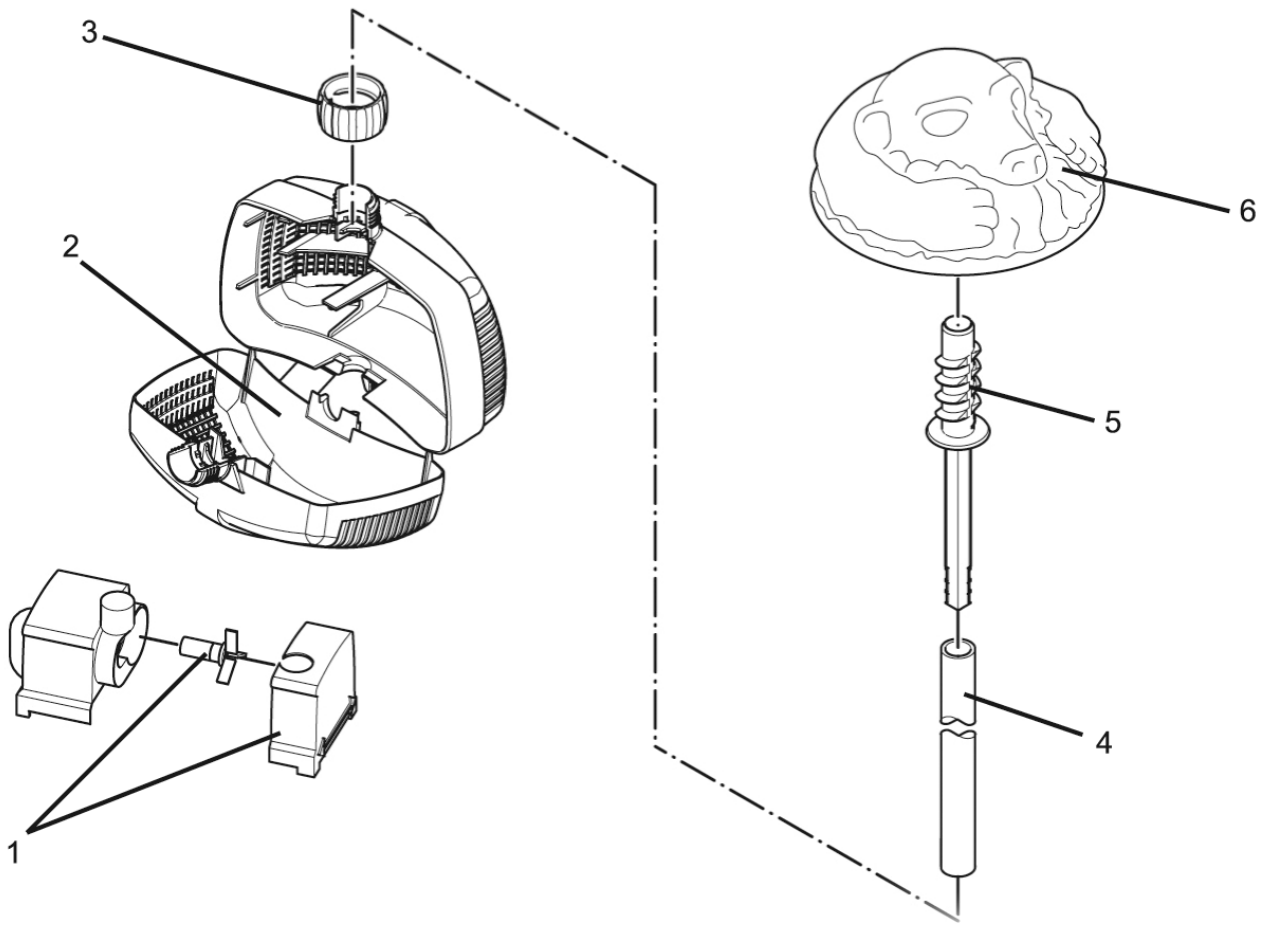

Item no.	Product
56534	IceFree 20

Pos.	Item no. Product	Product	Item no. Spare part	Spare part	Number
1	56534	IceFree 20 [INT]	36957	Spare part set pump IceFree	1
2	56534	IceFree 20 [INT]	34910	Filter housing IceFree	1
3	56534	IceFree 20 [INT]	49941	Bush IceFree 20 sapphire blue	1
4	56534	IceFree 20 [INT]	25734	Hose ID12 x W2 L:750 IceFree 20	1
5	56534	IceFree 20 [INT]	34901	Guide spike IceFree 20	1