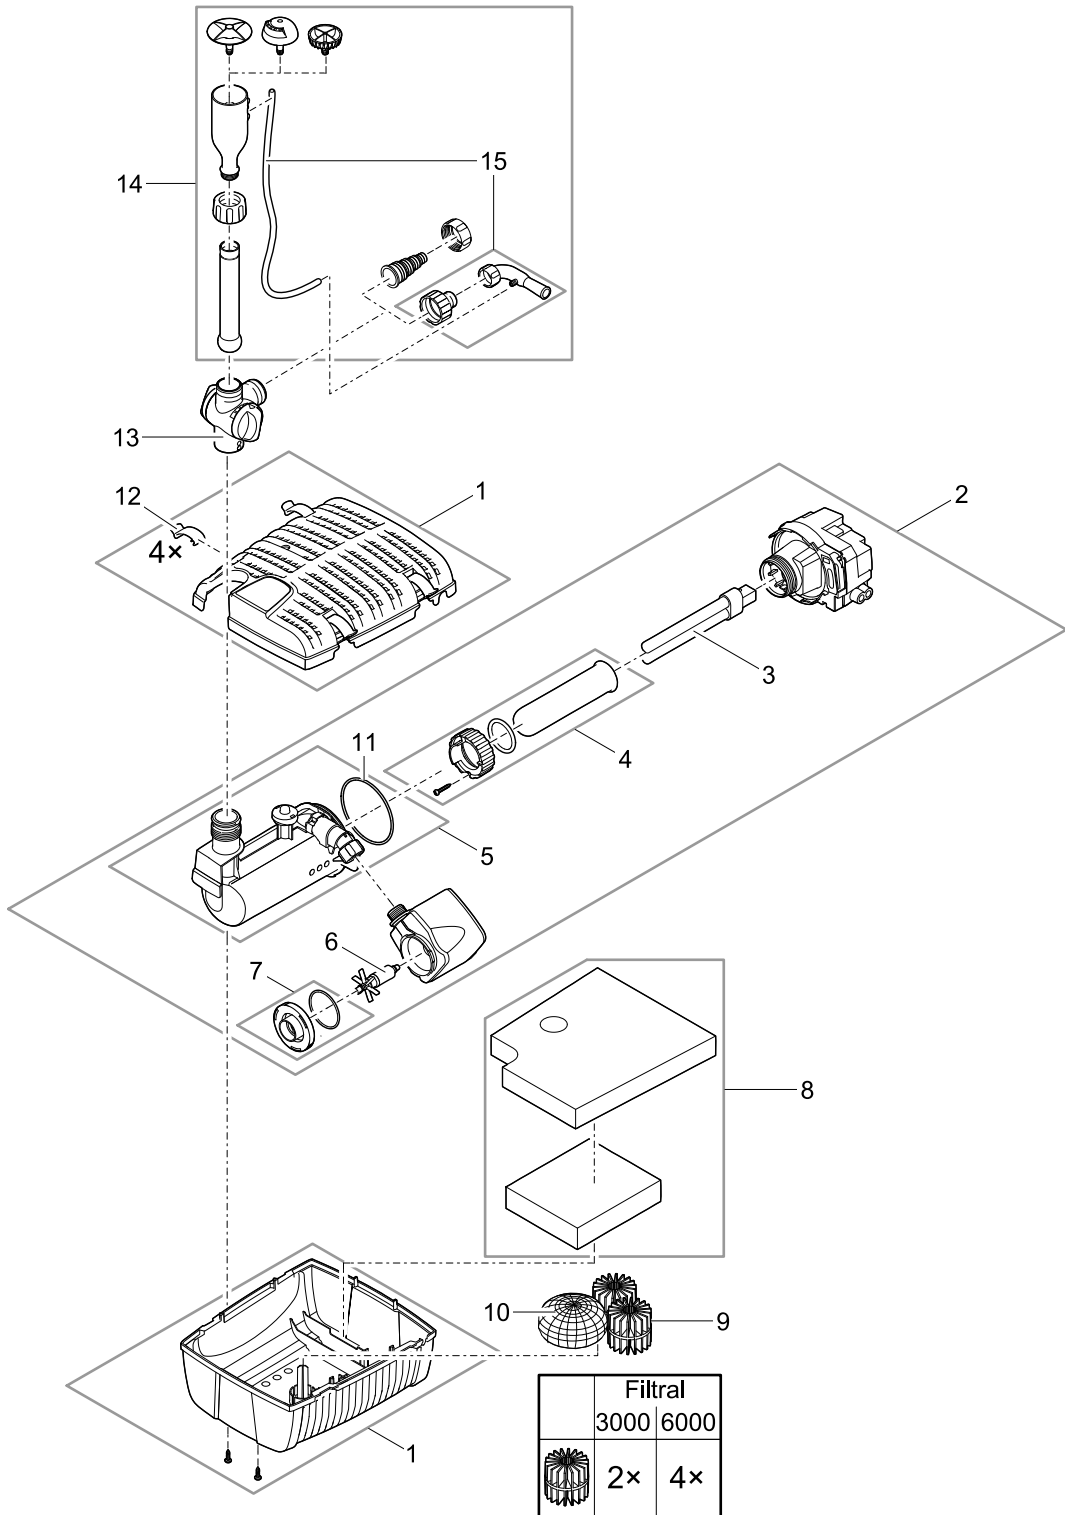

Item no.	Product
70234	Filtral UVC 3000
70235	Filtral UVC 6000
75952	Filtral UVC 9000