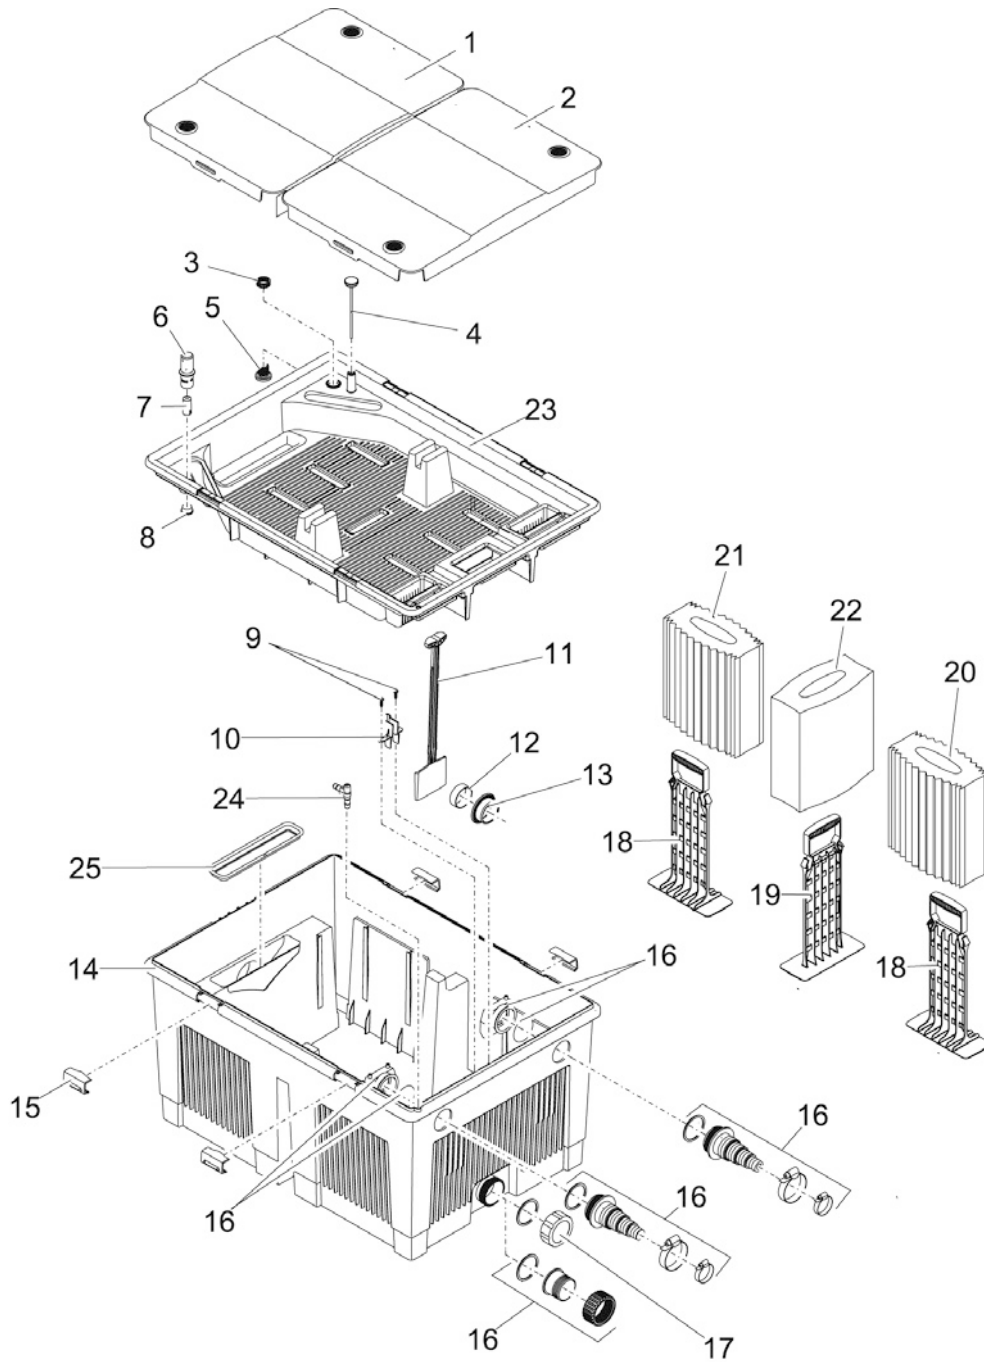

Item no.	Product
56641	BioSmart 36000
56781	BioSmart Set 24000
56789	BioSmart Set 36000
50531	BioSmart Set 20000
50587	BioSmart Set 30000
50953	GB BioSmart Set 20000
56785	GB BioSmart Set 24000
56793	GB BioSmart Set 36000