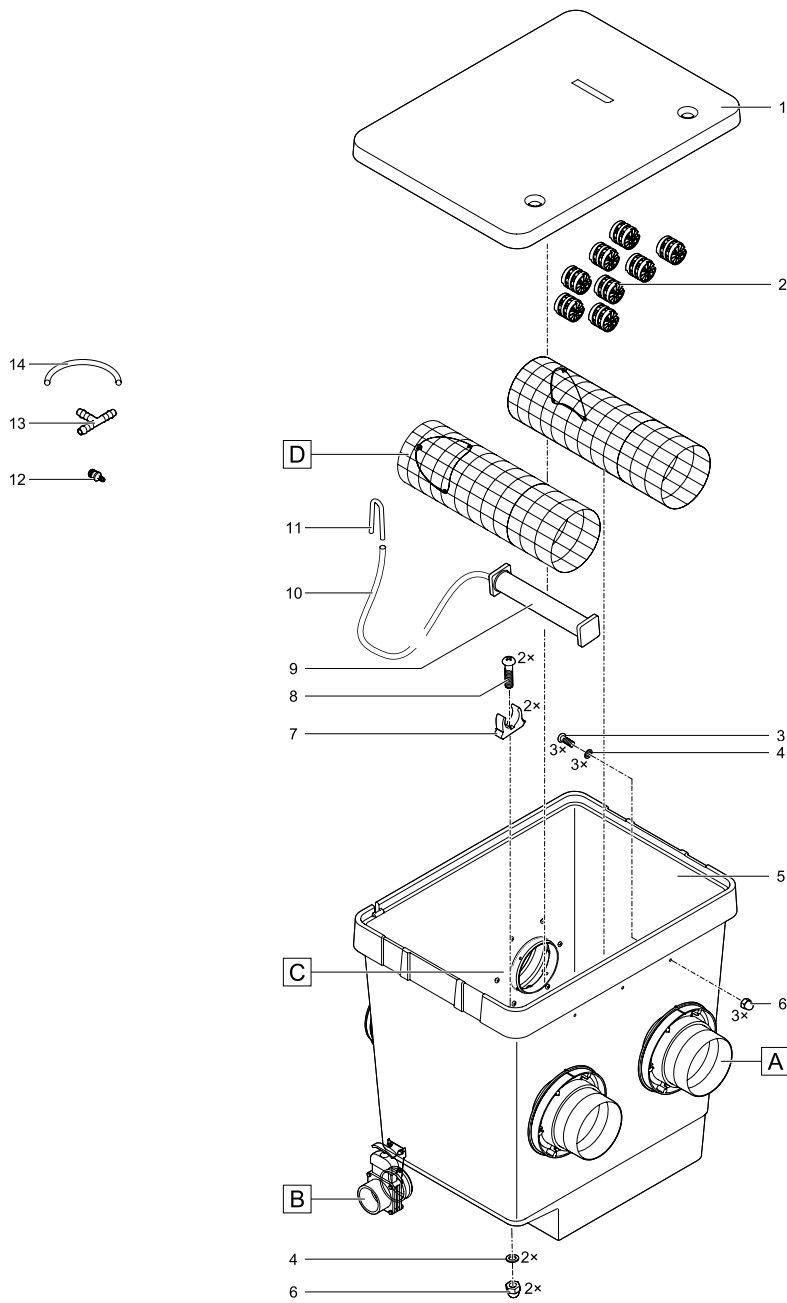

Item no.   Product
50772   ProfiClear Premium Moving Bed Module