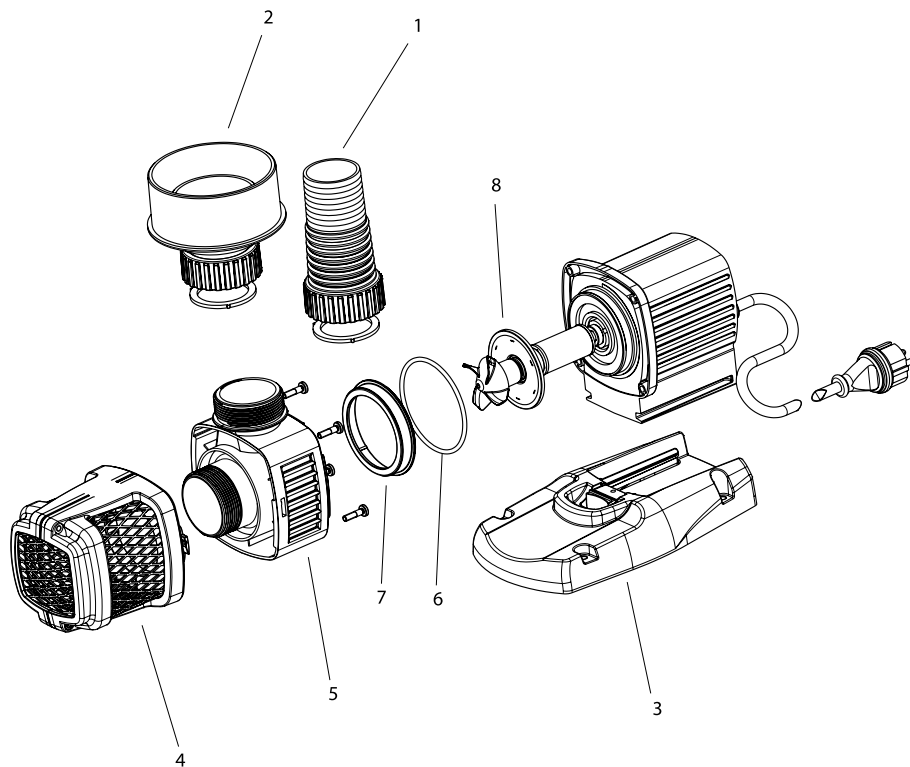

Item no.	Product
57091	AquaMax Eco Gravity 10000
57092	AquaMax Eco Gravity 15000
57093	AquaMax Eco Gravity 20000

Pos.	Item no. Product	Product	Item no. Spare part	Spare part	Number
1	57091	AquaMax Eco Gravity 10000 [INT]	35577	Hosetail set AquaMax Eco 2" / DA 63	1
	57092	AquaMax Eco Gravity 15000 [INT]			
	57093	AquaMax Eco Gravity 20000 [INT]			
2	57091	AquaMax Eco Gravity 10000 [INT]	35578	Pipe connector AquaMax Eco DA 75/DA 110	1
	57092	AquaMax Eco Gravity 15000 [INT]			
	57093	AquaMax Eco Gravity 20000 [INT]			
3	57091	AquaMax Eco Gravity 10000 [INT]	28127	Pump base AquaMax Gravity Eco	1
	57092	AquaMax Eco Gravity 15000 [INT]			
	57093	AquaMax Eco Gravity 20000 [INT]			
4	57091	AquaMax Eco Gravity 10000 [INT]	35509	ASM contact protection	1
	57092	AquaMax Eco Gravity 15000 [INT]			
	57093	AquaMax Eco Gravity 20000 [INT]			
5	57091	AquaMax Eco Gravity 10000 [INT]	35580	Spare pump housing AquaMax Gravity Eco	1
	57092	AquaMax Eco Gravity 15000 [INT]			
	57093	AquaMax Eco Gravity 20000 [INT]			
6	57091	AquaMax Eco Gravity 10000 [INT]	28539	O-Ring NBR 78 x 4.3 SH70	1
	57092	AquaMax Eco Gravity 15000 [INT]			
	57093	AquaMax Eco Gravity 20000 [INT]			
7	57091	AquaMax Eco Gravity 10000 [INT]	28125	Holder ring Max Eco	1
	57092	AquaMax Eco Gravity 15000 [INT]			
	57093	AquaMax Eco Gravity 20000 [INT]			
8	57091	AquaMax Eco Gravity 10000 [INT]	17958	Spare rotor cpl AquaMax Eco Gravity10000	1
	57092	AquaMax Eco Gravity 15000 [INT]	17959	Spare rotor cpl AquaMax Eco Gravity15000	1
	57093	AquaMax Eco Gravity 20000 [INT]	17960	Spare rotor cpl AquaMax Eco Gravity20000	1