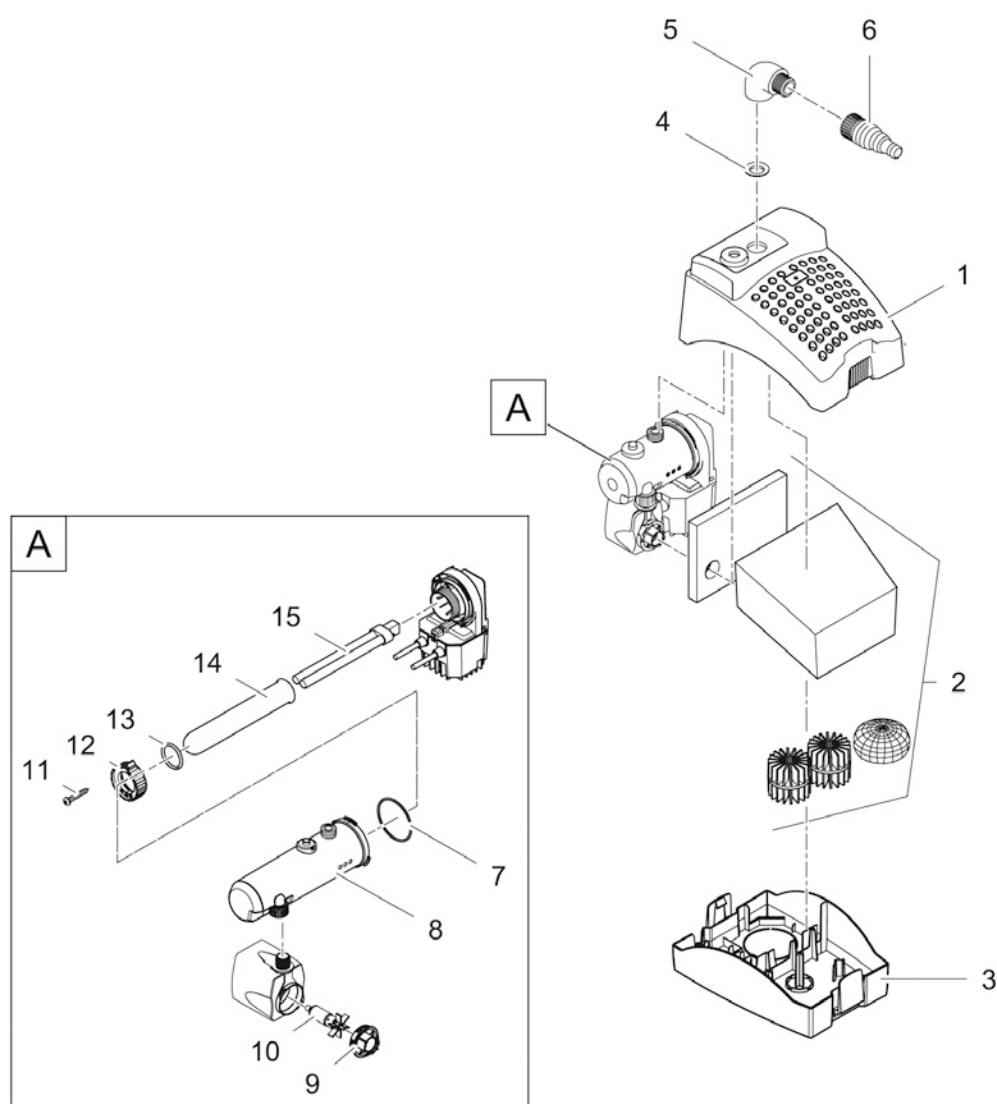

Item no.   Product
51232   GB   Filtral UVC 3000

Pos.	Item no. Product	Product	Item no. Spare part	Spare part	Number
1	51232	Filtral UVC 3000 [GB]	14041	ASM filter top Filtral UVC 2500	1
2	51232	Filtral UVC 3000 [GB]	13705	Replacement filter set UVC 2500-3000	1
3	51232	Filtral UVC 3000 [GB]	13623	Base UVC 2500-3000	1
4	51232	Filtral UVC 3000 [GB]	29388	Profile gasket D35 x 5	1
5	51232	Filtral UVC 3000 [GB]	20191	90° bend Aquarius 1700	1
6	51232	Filtral UVC 3000 [GB]	42429	Spare stepped hose tail 1/2"	1
7	51232	Filtral UVC 3000 [GB]	73490	O-Ring NBR 61,6 x 2,62 SH70 A greased	1
8	51232	Filtral UVC 3000 [GB]	13965	Spare water housing UVC 2500-3000	1
9	51232	Filtral UVC 3000 [GB]	35762	ASM pump housing ASE 1000	1
10	51232	Filtral UVC 3000 [GB]	28351	Spare rotor cpl. ASE 1000 magnetized	1
11	51232	Filtral UVC 3000 [GB]	27891	Oval head screw CH-V2A DIN 7981 3.5 x 22	1
12	51232	Filtral UVC 3000 [GB]	12049	Clamp screw UVC 7/9/11W	1
13	51232	Filtral UVC 3000 [GB]	73481	O-Ring Viton 32 x 4 SH70 greased	1
14	51232	Filtral UVC 3000 [GB]	14193	Quartz glass D33 x 100.9 with rim	1
15	51232	Filtral UVC 3000 [GB]	57111	Replacement bulb UVC 7 W	1
A	51232	Filtral UVC 3000 [GB]	21615	Spare UVC / pump Filtral UVC 3000	1