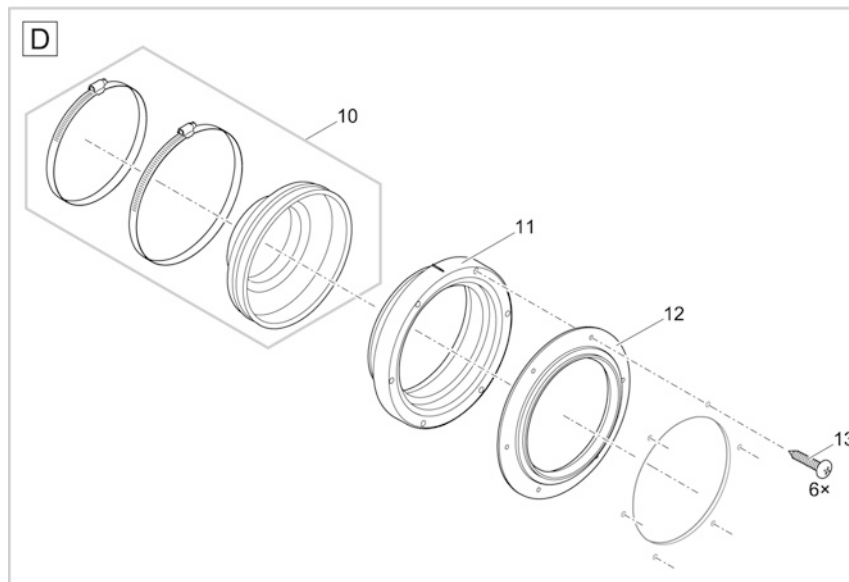

Pos.	Item no. Product	Product	Item no. Spare part	Spare part	Number
1	42913	ProfiClear pump chamber Compact/Classic [INT]	72780	ASM lid container M / L	1
2	42913	ProfiClear pump chamber Compact/Classic [INT]	35407	Spare base screen incl. foot ProfiClear	1
3	42913	ProfiClear pump chamber Compact/Classic [INT]	42856	Container ProfiCl. Compact pump chamber	1
4	42913	ProfiClear pump chamber Compact/Classic [INT]	18842	Clip drum filter	1
5	42913	ProfiClear pump chamber Compact/Classic [INT]	19005	ASM connection set DN 110	1
6	42913	ProfiClear pump chamber Compact/Classic [INT]	16387	Blanking cap DN 110	1
7	42913	ProfiClear pump chamber Compact/Classic [INT]	18833	Spare grommet ProfiClear individual	1
8	42913	ProfiClear pump chamber Compact/Classic [INT]	18446	Spare drain DN75 Premium	1
9	42913	ProfiClear pump chamber Compact/Classic [INT]	18448	Spare screws set drain DN75 Premium	1
10	42913	ProfiClear pump chamber Compact/Classic [INT]	42980	ASM rubber bushing D185 on D110 mm	1
11	42913	ProfiClear pump chamber Compact/Classic [INT]	26987	Outlet 150/2 ProfiClear M 2 - M 5	1
12	42913	ProfiClear pump chamber Compact/Classic [INT]	26957	Gasket 150 screwed	1
13	42913	ProfiClear pump chamber Compact/Classic [INT]	27572	Oval head screw CZ-V2A DIN 7981 6.3 x 32	1