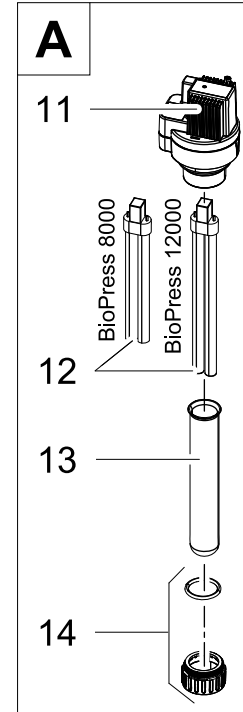

Item no.	Product
57385	BioPress Set 8000
57386	BioPress Set 12000