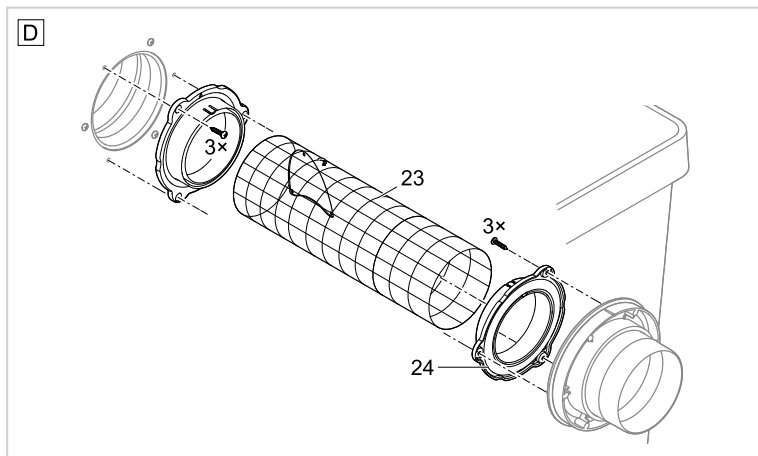

Pos.	Item no. Product	Product	Item no. Spare part	Spare part	Number
1	50772	ProfiClear Premium Moving Bed Module [INT]	72780	ASM lid container M / L	1
2	50772	ProfiClear Premium Moving Bed Module [INT]	42904	Hel-X 13 Biomedica 25 l	2
3	50772	ProfiClear Premium Moving Bed Module [INT]	20292	Oval head screw V2A DIN 7985 M6 x 12	4
4	50772	ProfiClear Premium Moving Bed Module [INT]	20609	Fiberplate DIN 7603 6 x 12 x 1 mm	8
5	50772	ProfiClear Premium Moving Bed Module [INT]	17038	Container bio module	1
6	50772	ProfiClear Premium Moving Bed Module [INT]	6117	Cap nut V2A DIN 1587 M6	6
7	50772	ProfiClear Premium Moving Bed Module [INT]	17216	Airstone clamp bio filter	2
8	50772	ProfiClear Premium Moving Bed Module [INT]	17918	Oval head screw V2A DIN 7985 M6 x 25	2
9	50772	ProfiClear Premium Moving Bed Module [INT]	17391	Air stone ProfiClear Premium Moving Bed	1
10	50772	ProfiClear Premium Moving Bed Module [INT]	18184	PVC air hose transp. DI 9 mm x 0.85 m	1
11	50772	ProfiClear Premium Moving Bed Module [INT]	42865	Air connection ProfiClear Compact	1
12	50772	ProfiClear Premium Moving Bed Module [INT]	17631	Hose adapter 4 to 8 mm	1
13	50772	ProfiClear Premium Moving Bed Module [INT]	18186	Air connection T-piece 9 mm	1
14	50772	ProfiClear Premium Moving Bed Module [INT]	18185	PVC air hose transp. DI 9 mm x 0.10 m	1
15	50772	ProfiClear Premium Moving Bed Module [INT]	27572	Oval head screw CZ-V2A DIN 7981 6.3 x 32	1
16	50772	ProfiClear Premium Moving Bed Module [INT]	17248	Gasket mesh tube	1
17	50772	ProfiClear Premium Moving Bed Module [INT]	26958	Outlet 150/1 ProfiClear M 2 - M 5	2
18	50772	ProfiClear Premium Moving Bed Module [INT]	17327	Perforated sheet outlet	1
19	50772	ProfiClear Premium Moving Bed Module [INT]	18446	Spare drain DN75 Premium	1
20	50772	ProfiClear Premium Moving Bed Module [INT]	18448	Spare screws set drain DN75 Premium	1
21	50772	ProfiClear Premium Moving Bed Module [INT]	17251	ASM rubber bushing D178 mm	2
22	50772	ProfiClear Premium Moving Bed Module [INT]	26987	Outlet 150/2 ProfiClear M 2 - M 5	2
23	50772	ProfiClear Premium Moving Bed Module [INT]	19006	ASM mesh tube bio module	1
24	50772	ProfiClear Premium Moving Bed Module [INT]	43353	Mesh tube bracket	1