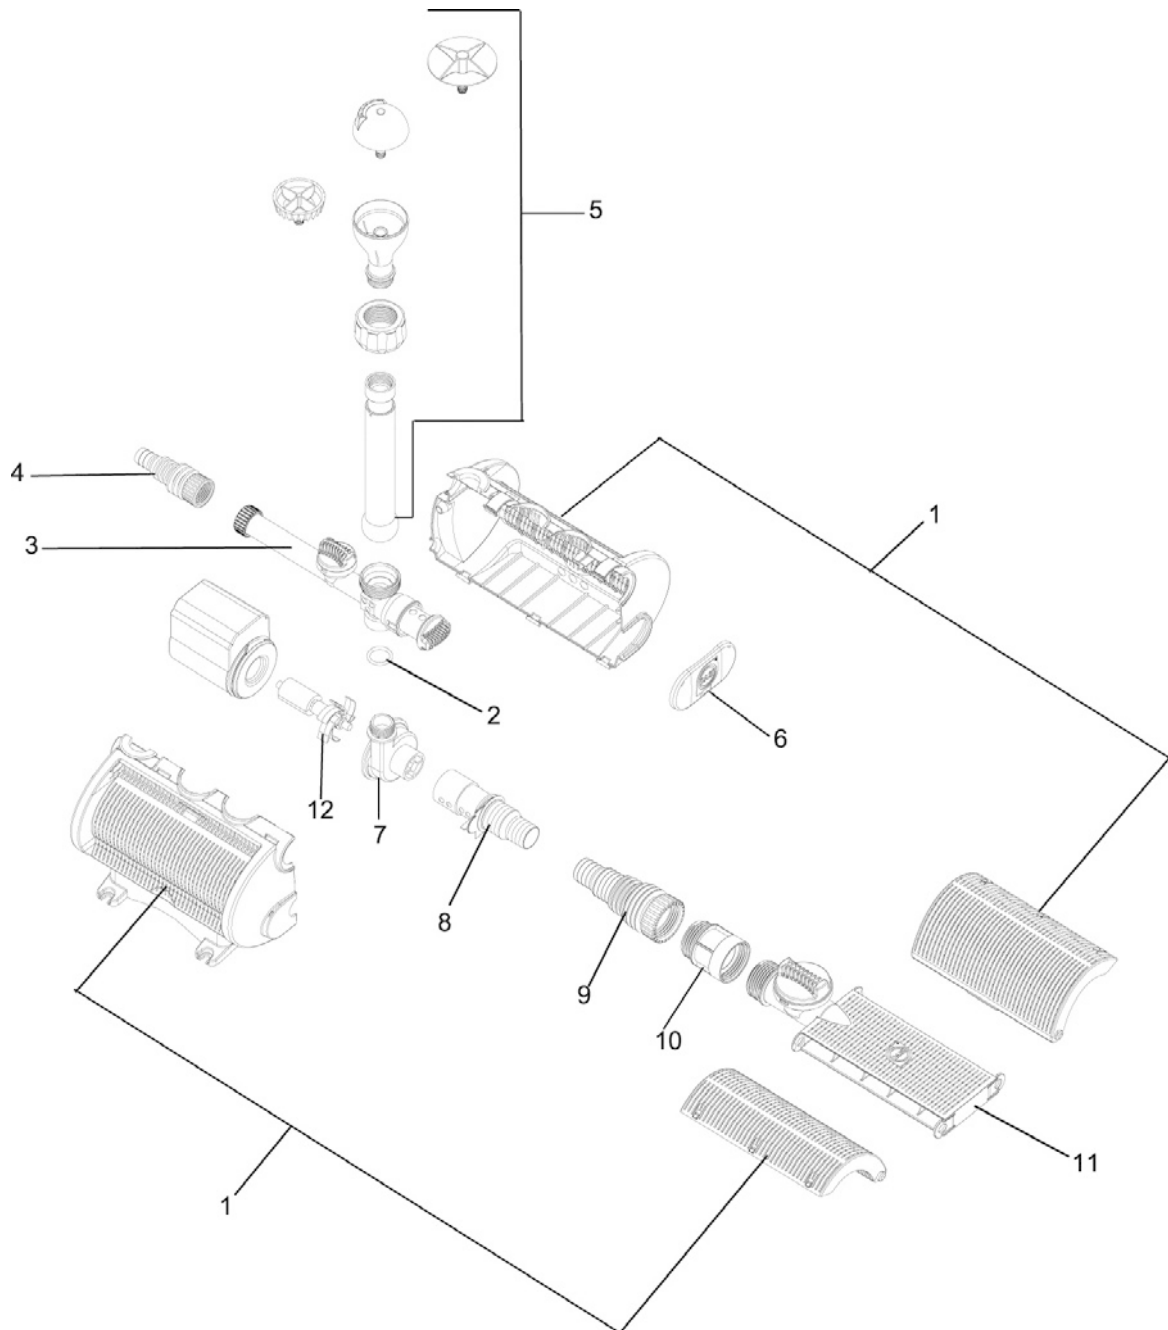

Item no.	Product
56888	Aquarius Solar 700
56889	Aquarius Solar 1500

FOUNTAINS & FOUNTAIN PUMPS

STATUARY PUMPS & FOUNTAIN PUMPS