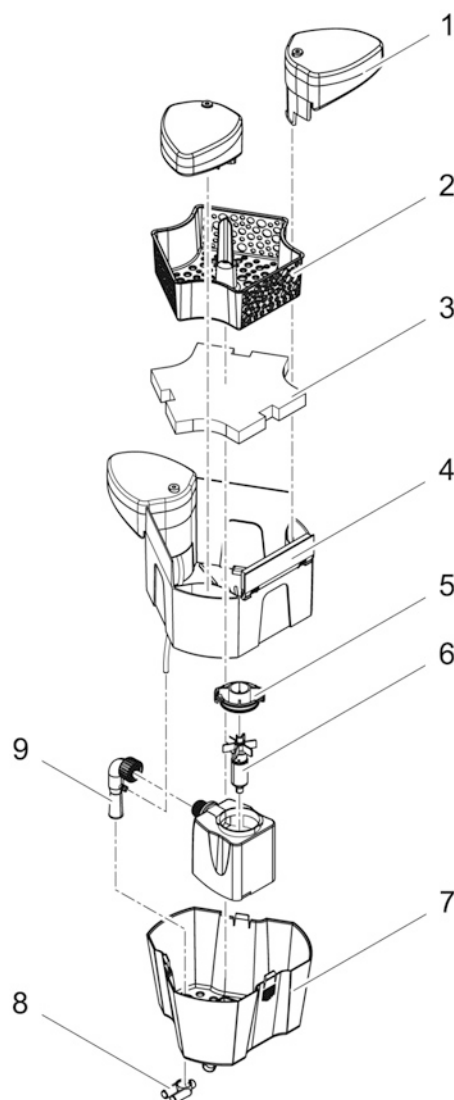

Item no.	Product
57384	SwimSkim 25
50124	GB SwimSkim 25

Pos.	Item no. Product	Product	Item no. Spare part	Spare part	Number
1	57384	SwimSkim 25 [INT]	29613	Float cpl. SwimSkim 25	1
	50124	SwimSkim 25 [GB]			
2	57384	SwimSkim 25 [INT]	10450	ASM basket SwimSkim 25 with weight	1
	50124	SwimSkim 25 [GB]			
3	57384	SwimSkim 25 [INT]	29445	Foam SwimSkim 25	1
	50124	SwimSkim 25 [GB]			
4	57384	SwimSkim 25 [INT]	15656	Spare part skimmer flap SwimSkim 25	1
	50124	SwimSkim 25 [GB]			
5	57384	SwimSkim 25 [INT]	35770	ASM pump housing ASE 2500	1
	50124	SwimSkim 25 [GB]			
6	57384	SwimSkim 25 [INT]	18013	Spare rotor cpl. ASE 2500 magnetized	1
	50124	SwimSkim 25 [GB]			
7	57384	SwimSkim 25 [INT]	29179	Pump chamber SwimSkim 25	1
	50124	SwimSkim 25 [GB]			
8	57384	SwimSkim 25 [INT]	29458	Air distributor SwimSkim 25	1
	50124	SwimSkim 25 [GB]			
9	57384	SwimSkim 25 [INT]	35747	ASM venturi SwimSkim 25	1
	50124	SwimSkim 25 [GB]