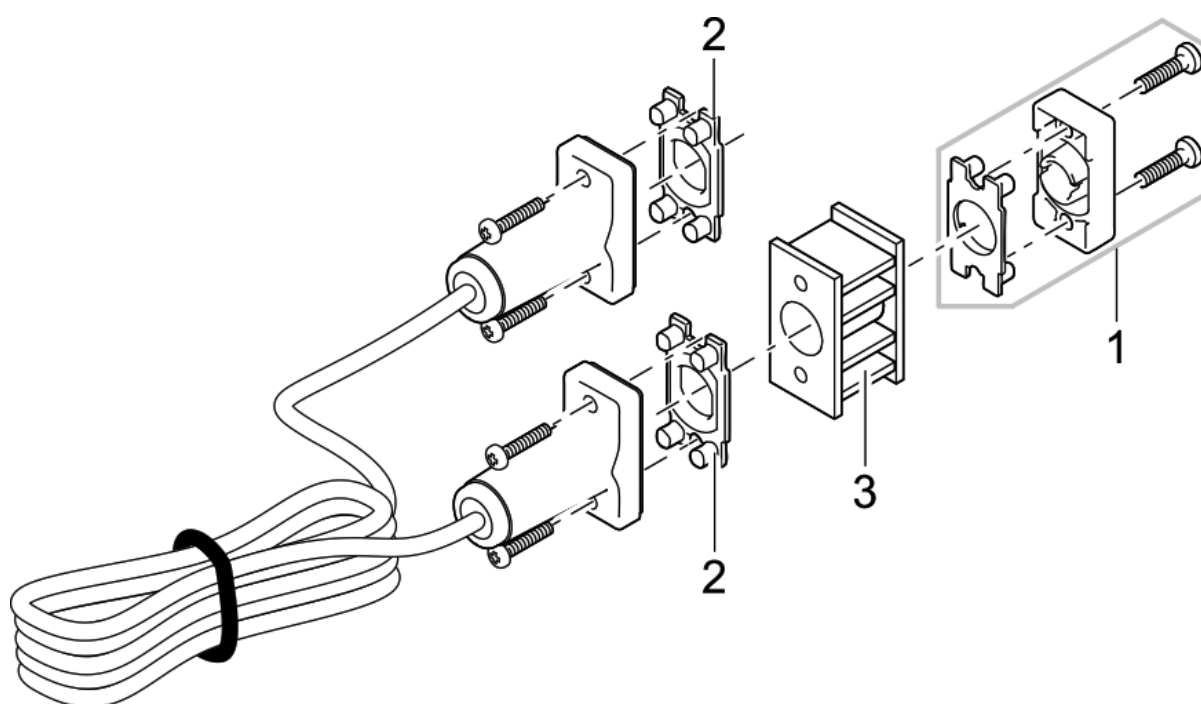

Item no.	Product
42640	ProfiLux Garden LED cable 7.5 m

Pos.	Item no. Product	Product	Item no. Spare part	Spare part	Number
1	42640	ProfiLux Garden LED cable 7.5 m [INT]	43867	Spare set ASM gland seal	1
2	42640	ProfiLux Garden LED cable 7.5 m [INT]	47019	Gasket EGC blue	1
3	42640	ProfiLux Garden LED cable 7.5 m [INT]	21768	ASM distance piece cable connection 2013	1