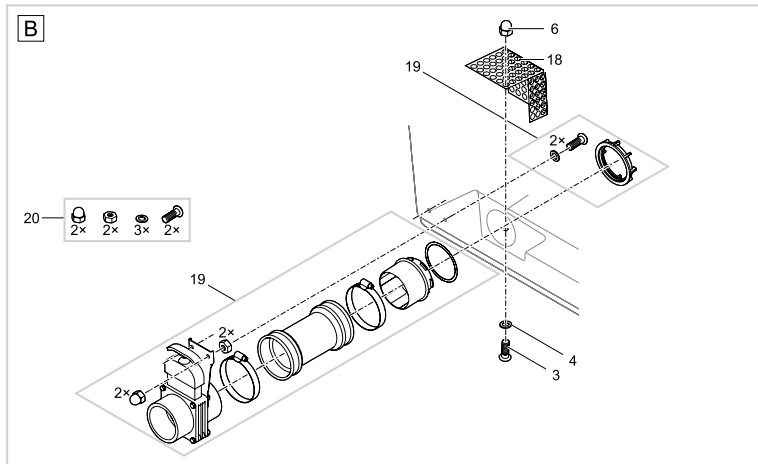

Pos.	Item no. Product	Product	Item no. Spare part	Spare part	Number
1	50772	ProfiClear Premium Moving Bed Module [INT]	72780	ASM lid container M / L	1
2	50772	ProfiClear Premium Moving Bed Module [INT]	42904	Hel-X 13 Biomedica 25 l	2
3	50772	ProfiClear Premium Moving Bed Module [INT]	20292	Oval head screw V2A DIN 7985 M6 x 12	4
4	50772	ProfiClear Premium Moving Bed Module [INT]	20609	Fiberplate DIN 7603 6 x 12 x 1 mm	8
5	50772	ProfiClear Premium Moving Bed Module [INT]	17038	Container bio module	1
6	50772	ProfiClear Premium Moving Bed Module [INT]	6117	Cap nut V2A DIN 1587 M6	6
7	50772	ProfiClear Premium Moving Bed Module [INT]	17216	Airstone clamp bio filter	2
8	50772	ProfiClear Premium Moving Bed Module [INT]	17918	Oval head screw V2A DIN 7985 M6 x 25	2
9	50772	ProfiClear Premium Moving Bed Module [INT]	17391	Air stone ProfiClear Premium Moving Bed	1
10	50772	ProfiClear Premium Moving Bed Module [INT]	18184	PVC air hose transp. DI 9 mm x 0.85 m	1
11	50772	ProfiClear Premium Moving Bed Module [INT]	42865	Air connection ProfiClear Compact	1
12	50772	ProfiClear Premium Moving Bed Module [INT]	17631	Hose adapter 4 to 8 mm	1
13	50772	ProfiClear Premium Moving Bed Module [INT]	18186	Air connection T-piece 9 mm	1
14	50772	ProfiClear Premium Moving Bed Module [INT]	18185	PVC air hose transp. DI 9 mm x 0.10 m	1
15	50772	ProfiClear Premium Moving Bed Module [INT]	27572	Oval head screw CZ-V2A DIN 7981 6.3 x 32	1
16	50772	ProfiClear Premium Moving Bed Module [INT]	17248	Gasket mesh tube	1
17	50772	ProfiClear Premium Moving Bed Module [INT]	26958	Outlet 150/1 ProfiClear M 2 - M 5	2
18	50772	ProfiClear Premium Moving Bed Module [INT]	17327	Perforated sheet outlet	1
19	50772	ProfiClear Premium Moving Bed Module [INT]	18446	Spare drain DN75 Premium	1
20	50772	ProfiClear Premium Moving Bed Module [INT]	18448	Spare screws set drain DN75 Premium	1
21	50772	ProfiClear Premium Moving Bed Module [INT]	17251	ASM rubber bushing D178 mm	2
22	50772	ProfiClear Premium Moving Bed Module [INT]	26987	Outlet 150/2 ProfiClear M 2 - M 5	2
23	50772	ProfiClear Premium Moving Bed Module [INT]	19006	ASM mesh tube bio module	1
24	50772	ProfiClear Premium Moving Bed Module [INT]	43353	Mesh tube bracket	1