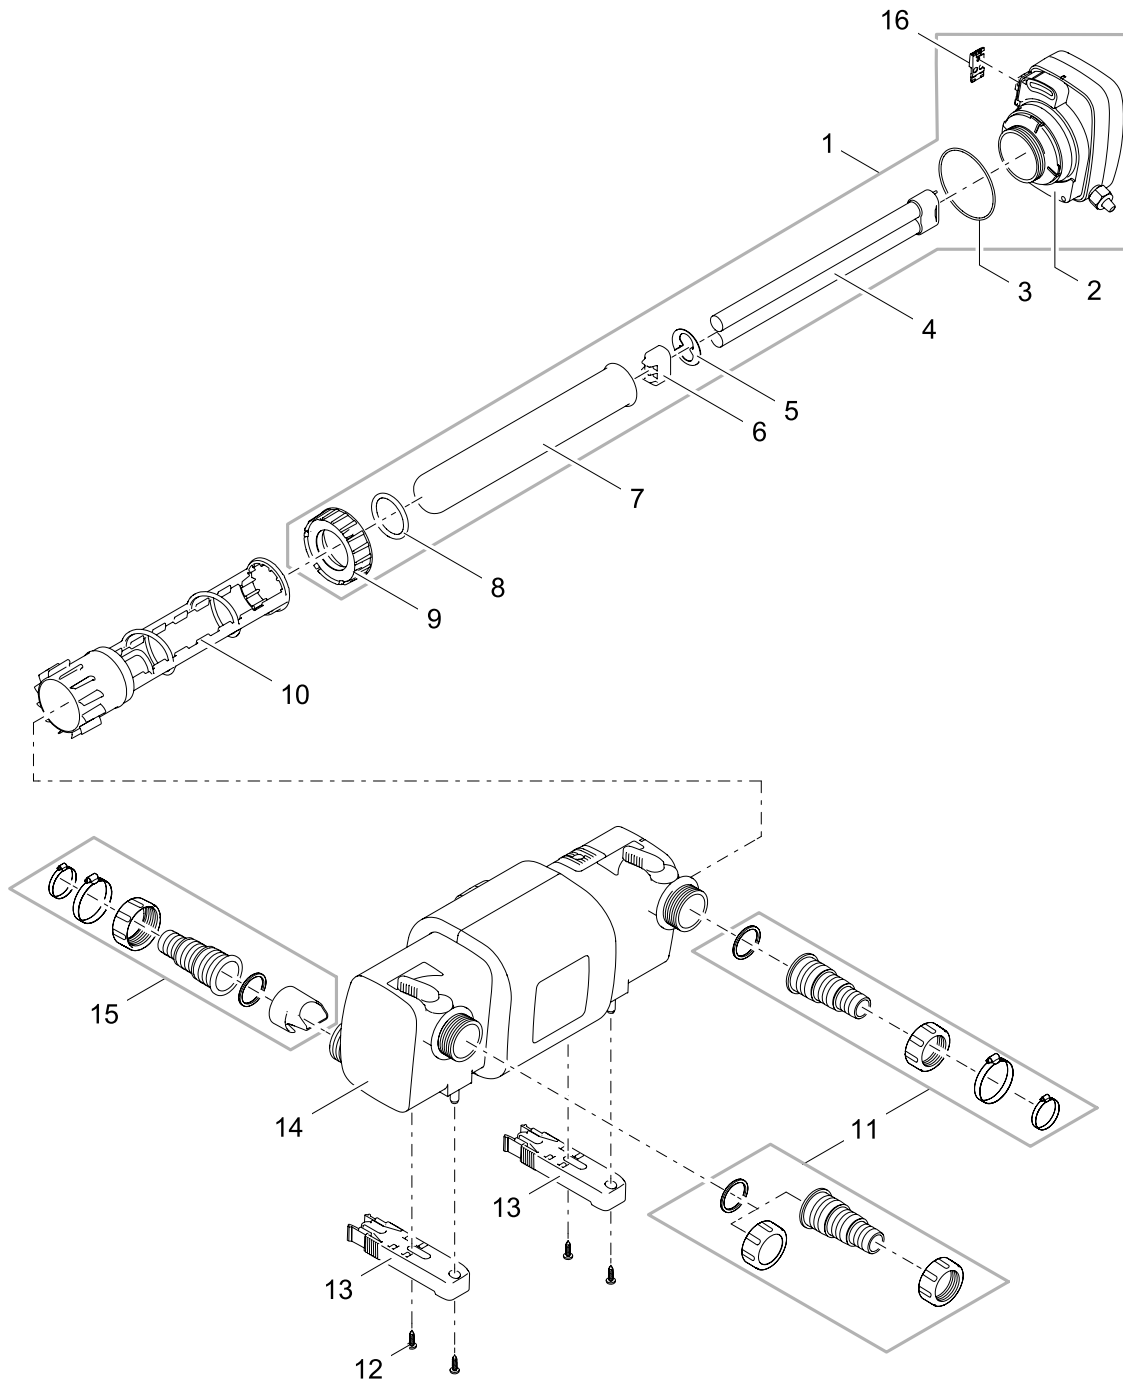

Item no.	Product
56804	Bitron C 24 W
56799	Bitron C 36 W
56823	Bitron C 55 W
56901	Bitron C 72 W
56902	Bitron C 110 W