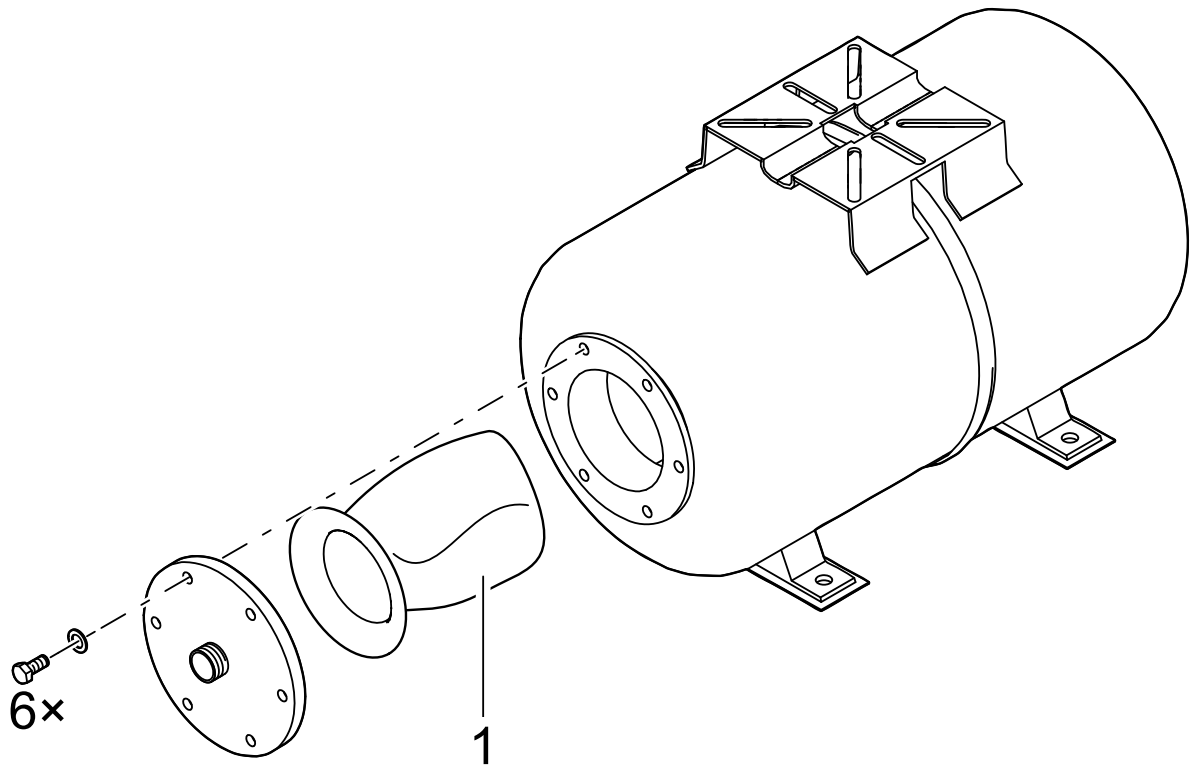

Item no.	Product
44539	WaterTank 22 l
44540	WaterTank 50 l

Pos.	Item no. Product	Product	Item no. Spare part	Spare part	Number
1	44539	WaterTank 22 l [INT]	46935	Spare membrane WaterTank 22 l	1
	44540	WaterTank 50 l [INT]	46936	Spare membrane WaterTank 50 l	1