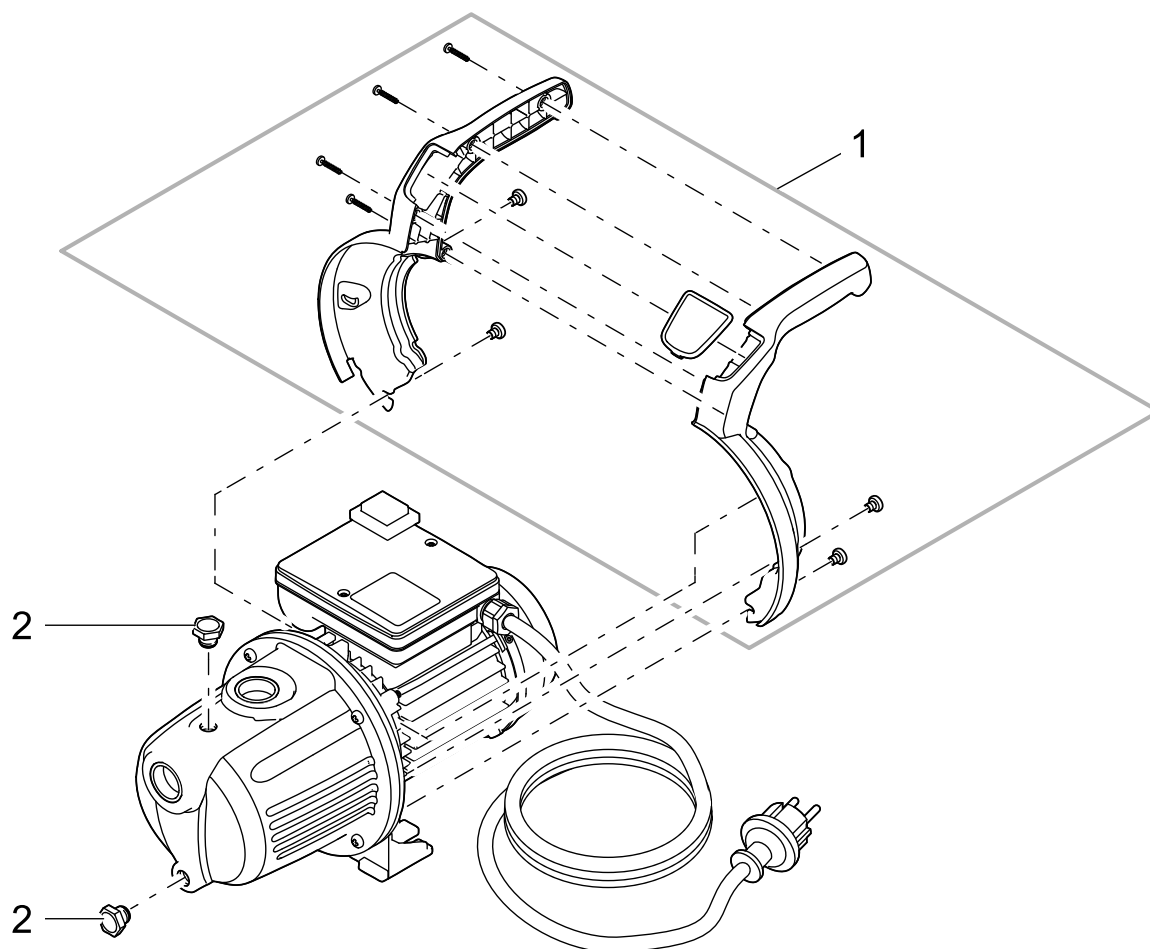

Item no.	Product
43118	ProMax Garden Classic 3000
43119	ProMax Garden Classic 4500
43120	GB ProMax Garden Classic 3000
43121	GB ProMax Garden Classic 4500

Pos.	Item no. Product	Product	Item no. Spare part	Spare part	Number
1	43118	ProMax Garden Classic 3000 [INT]	44602	Handle cpl. Garden Classic	1
	43119	ProMax Garden Classic 4500 [INT]			
	43120	ProMax Garden Classic 3000 [GB]			
	43121	ProMax Garden Classic 4500 [GB]			
2	43118	ProMax Garden Classic 3000 [INT]	44601	Hexagon nut 1/4" Garden Classic	1
	43119	ProMax Garden Classic 4500 [INT]			
	43120	ProMax Garden Classic 3000 [GB]			
	43121	ProMax Garden Classic 4500 [GB]