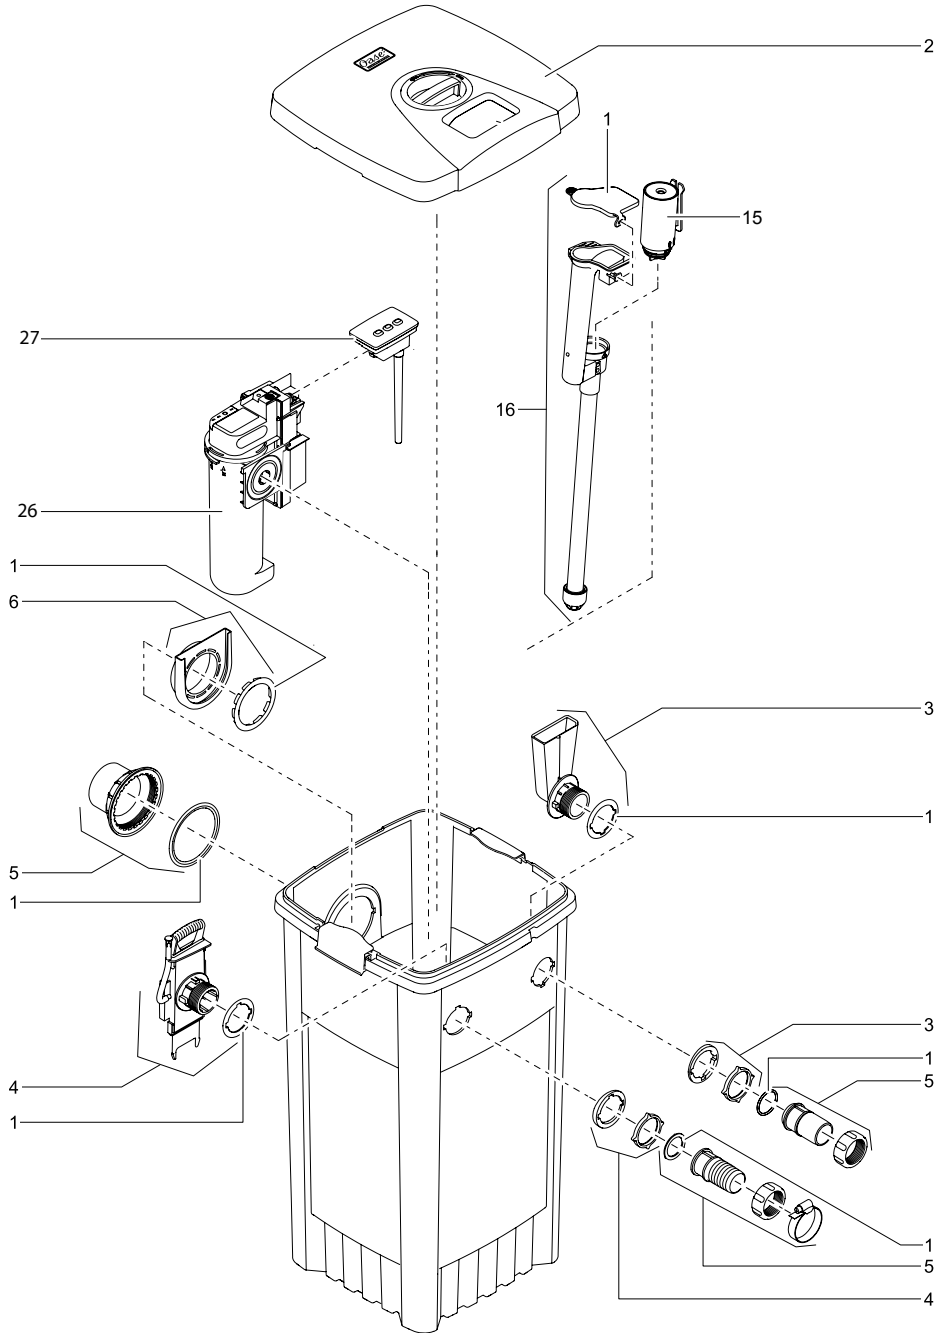

Item no.	Product
50228	FiltoMatic CWS 3000
50229	FiltoMatic CWS 6000
50906	FiltoMatic CWS 7000
50910	FiltoMatic CWS 14000
50925	FiltoMatic CWS 25000
50922	GB FiltoMatic CWS 14000
50926	GB FiltoMatic CWS 25000