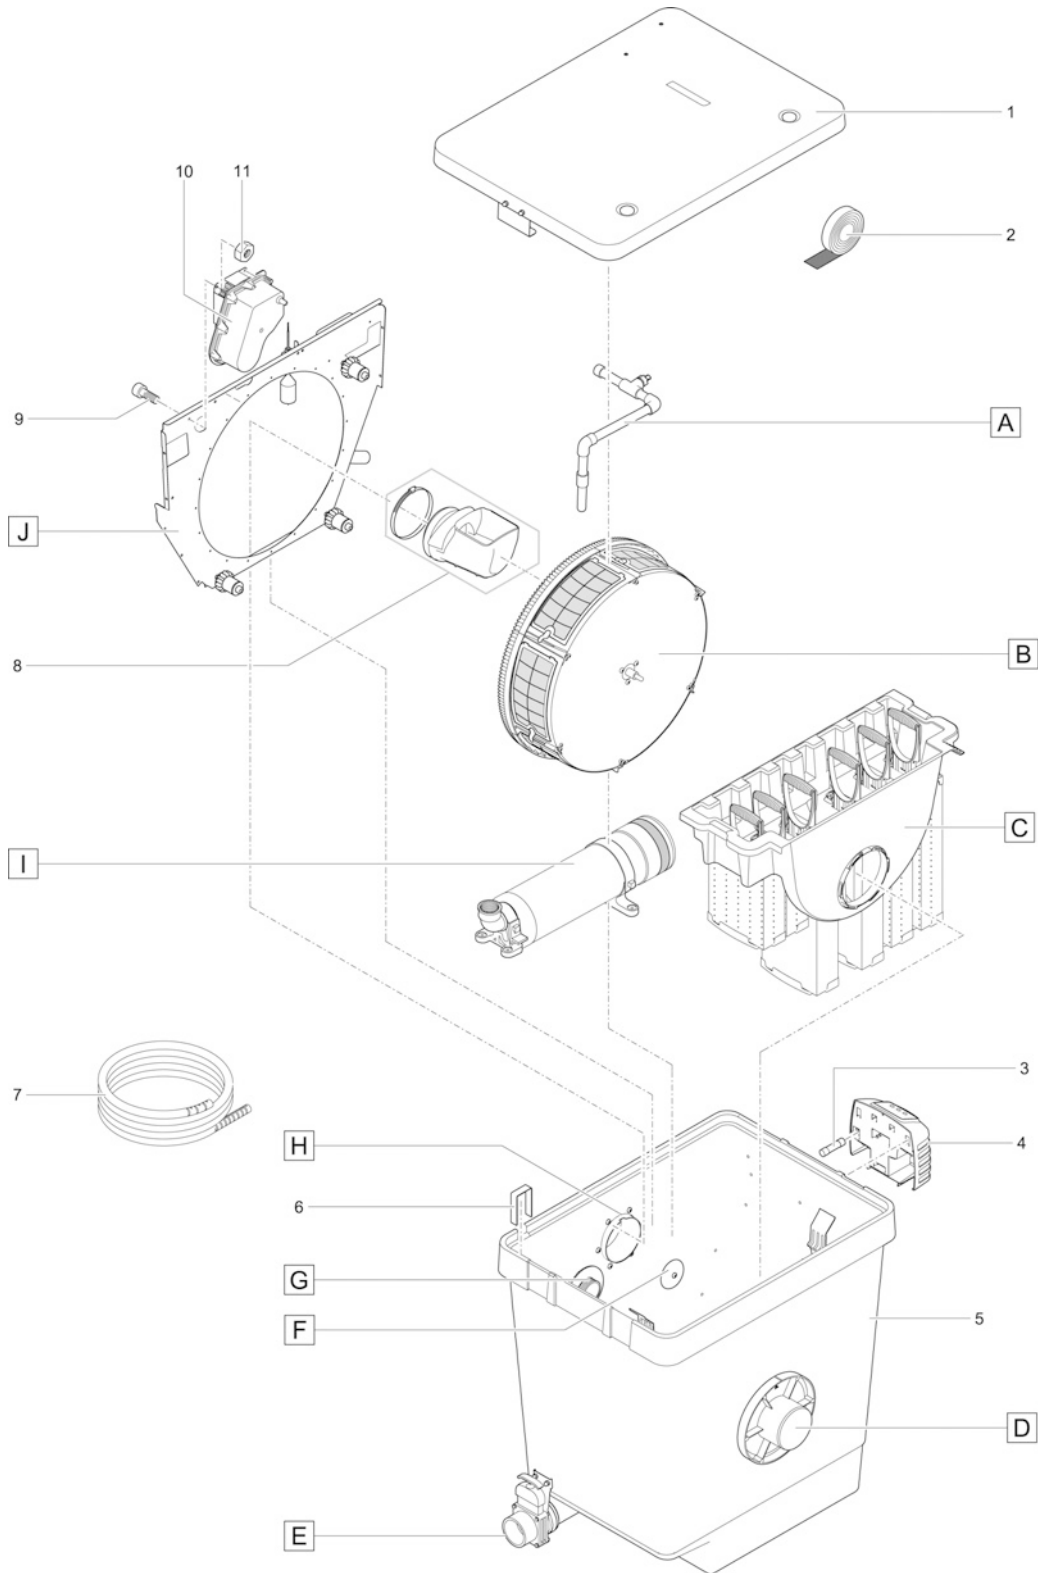

Item no.	Product
56755	BioTec Premium 80000
56915	GB BioTec Premium 80000