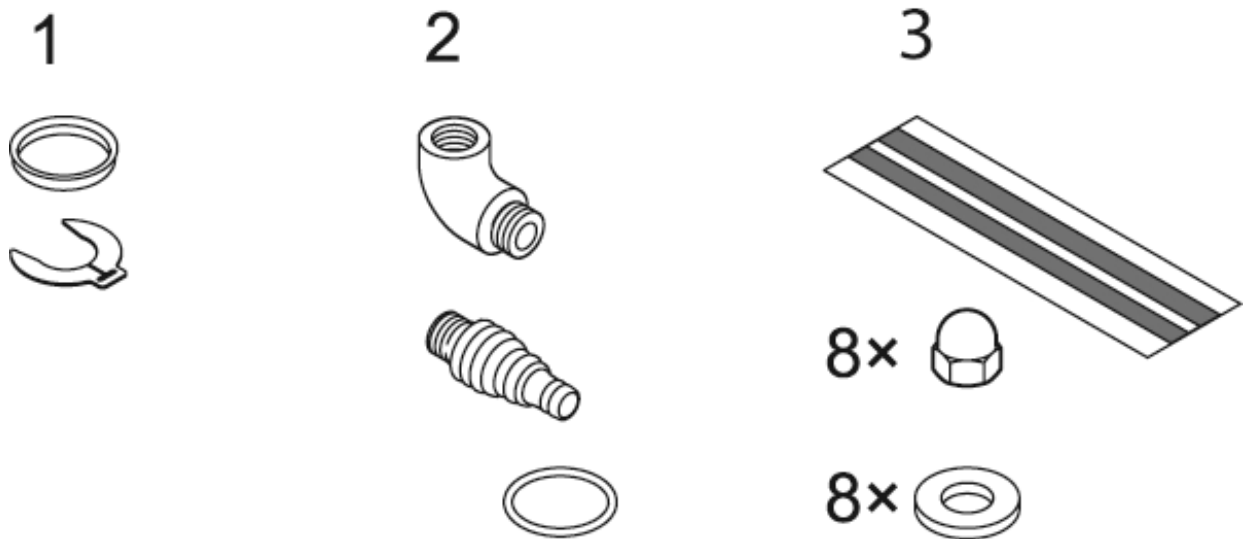

Item no.	Product
50800	Stainless steel watercourse start/end
50781	Stainless steel watercourse straight
50809	Stainless steel watercourse illumination
50798	Stainless steel watercourse 90° curve
50801	Stainless steel watercourse connection

Pos.	Item no. Product	Product	Item no. Spare part	Spare part	Number
1	50800	Stainless steel watercourse start/end [INT]	18306	Additional pack watercourse illumination	1
	50781	Stainless steel watercourse straight [INT]			
	50809	Stainless steel watercourse illumination [INT]			
	50798	Stainless steel watercourse 90° curve [INT]			
	50801	Stainless steel watercourse connection [INT]			
2	50800	Stainless steel watercourse start/end [INT]	18311	Additional pack watercourse start/end	1
	50781	Stainless steel watercourse straight [INT]			
	50809	Stainless steel watercourse illumination [INT]			
	50798	Stainless steel watercourse 90° curve [INT]			
	50801	Stainless steel watercourse connection [INT]			
3	50800	Stainless steel watercourse start/end [INT]	18671	Spare part set connection element	1
	50781	Stainless steel watercourse straight [INT]			
	50809	Stainless steel watercourse illumination [INT]			
	50798	Stainless steel watercourse 90° curve [INT]			
	50801	Stainless steel watercourse connection [INT]