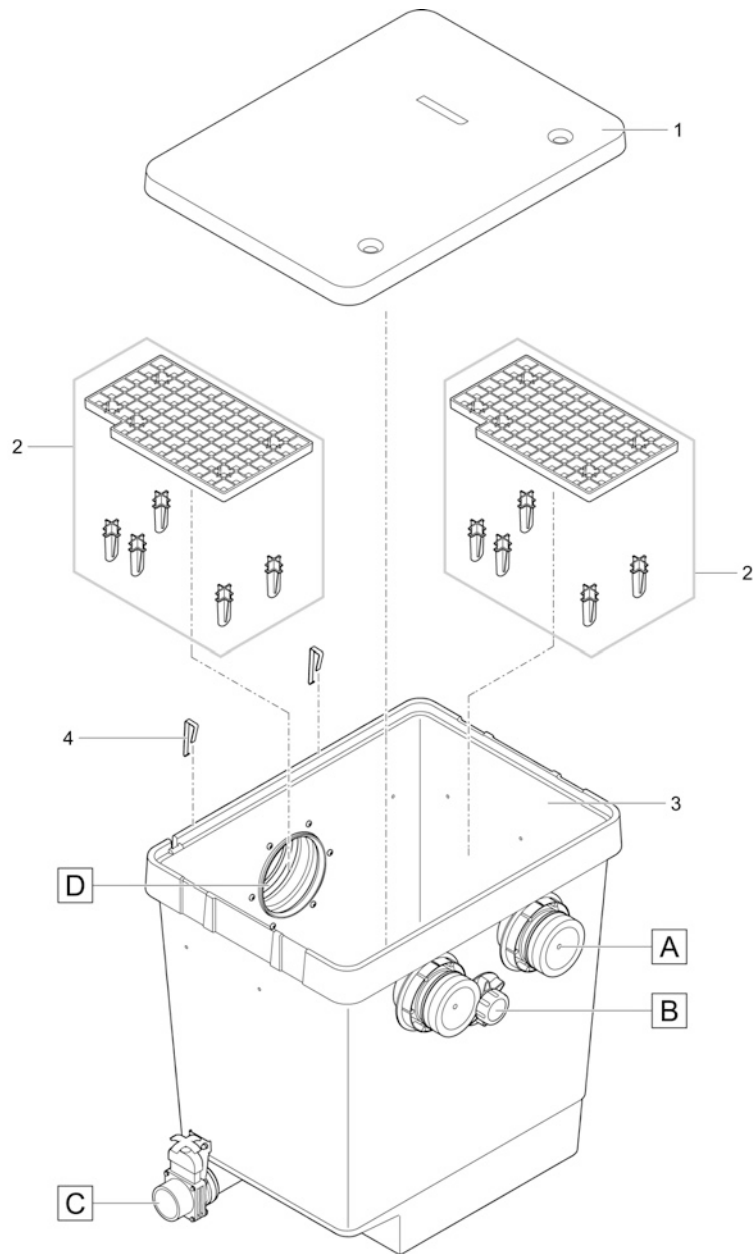

Item no.	Product
42913	ProfiClear pump chamber Compact/Classic