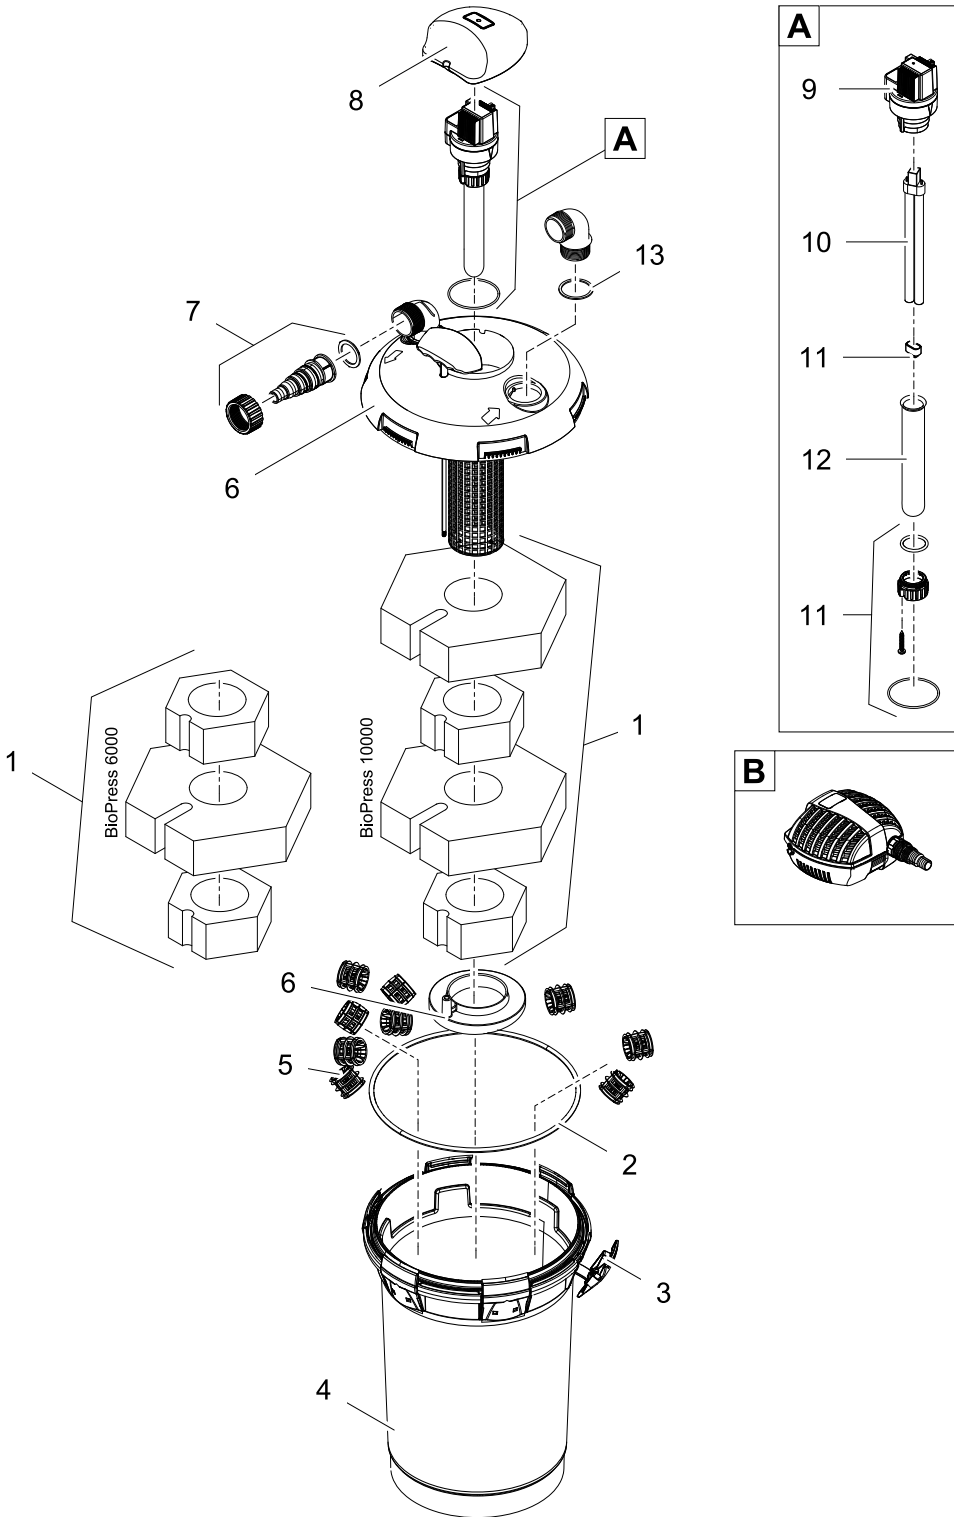

Item no.	Product
50453	BioPress Set 6000
50455	BioPress Set 10000
50454	GB BioPress Set 6000
50457	GB BioPress Set 10000