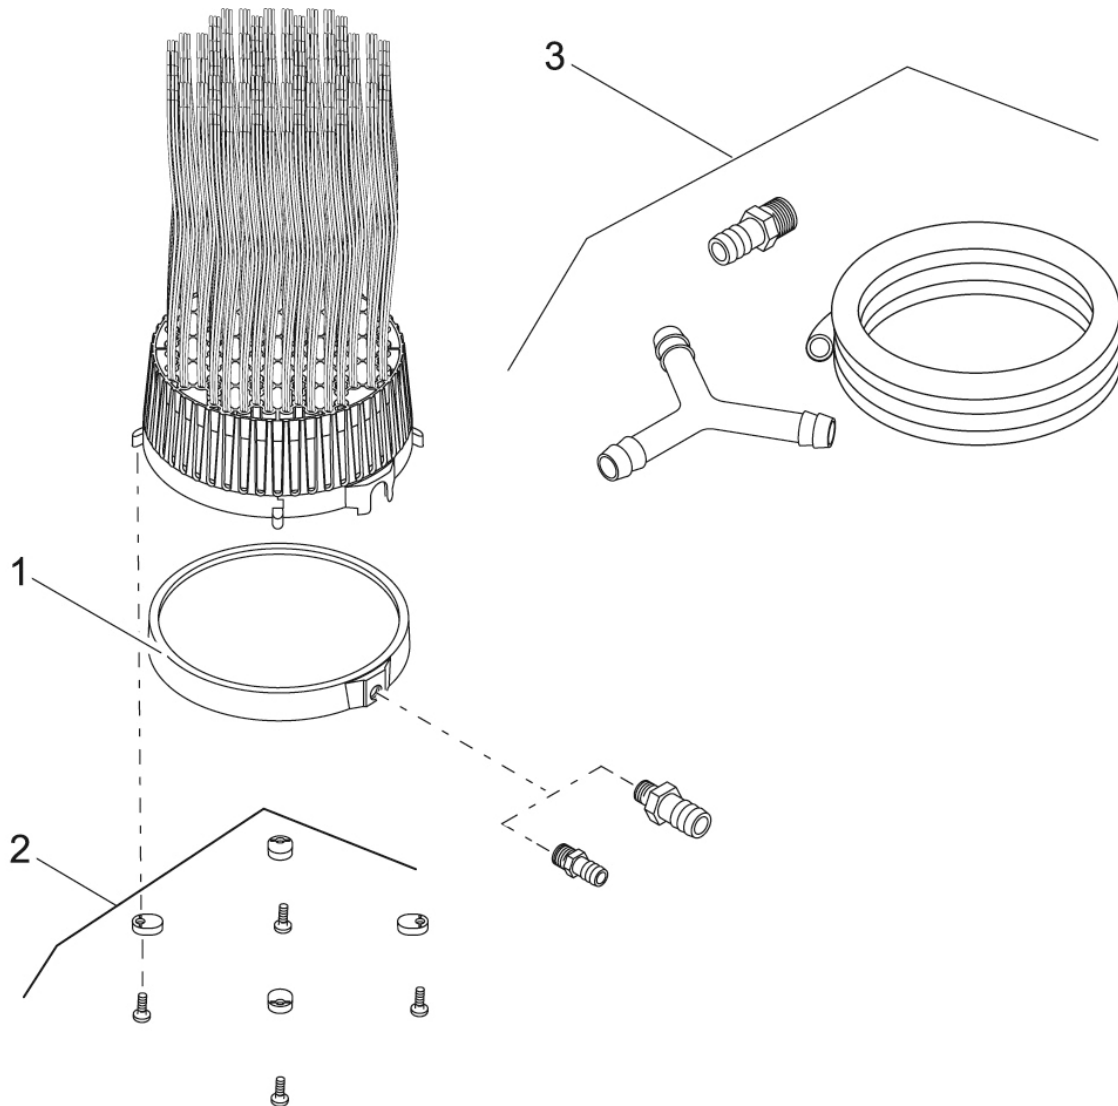

Item no.	Product
50443	OxyTex 400
50290	OxyTex 1000

Pos.	Item no. Product	Product	Item no. Spare part	Spare part	Number
1	50443	OxyTex 400 [INT]	14915	ASM air stone OxyTex 400	1
	50290	OxyTex 1000 [INT]	12257	Air stone OxyTex 1000	1
2	50443	OxyTex 400 [INT]	12680	ASM feet OxyTex	1
	50290	OxyTex 1000 [INT]			
3	50443	OxyTex 400 [INT]	12681	ASM OxyTex Y-distributor / air hose	1
	50290	OxyTex 1000 [INT]