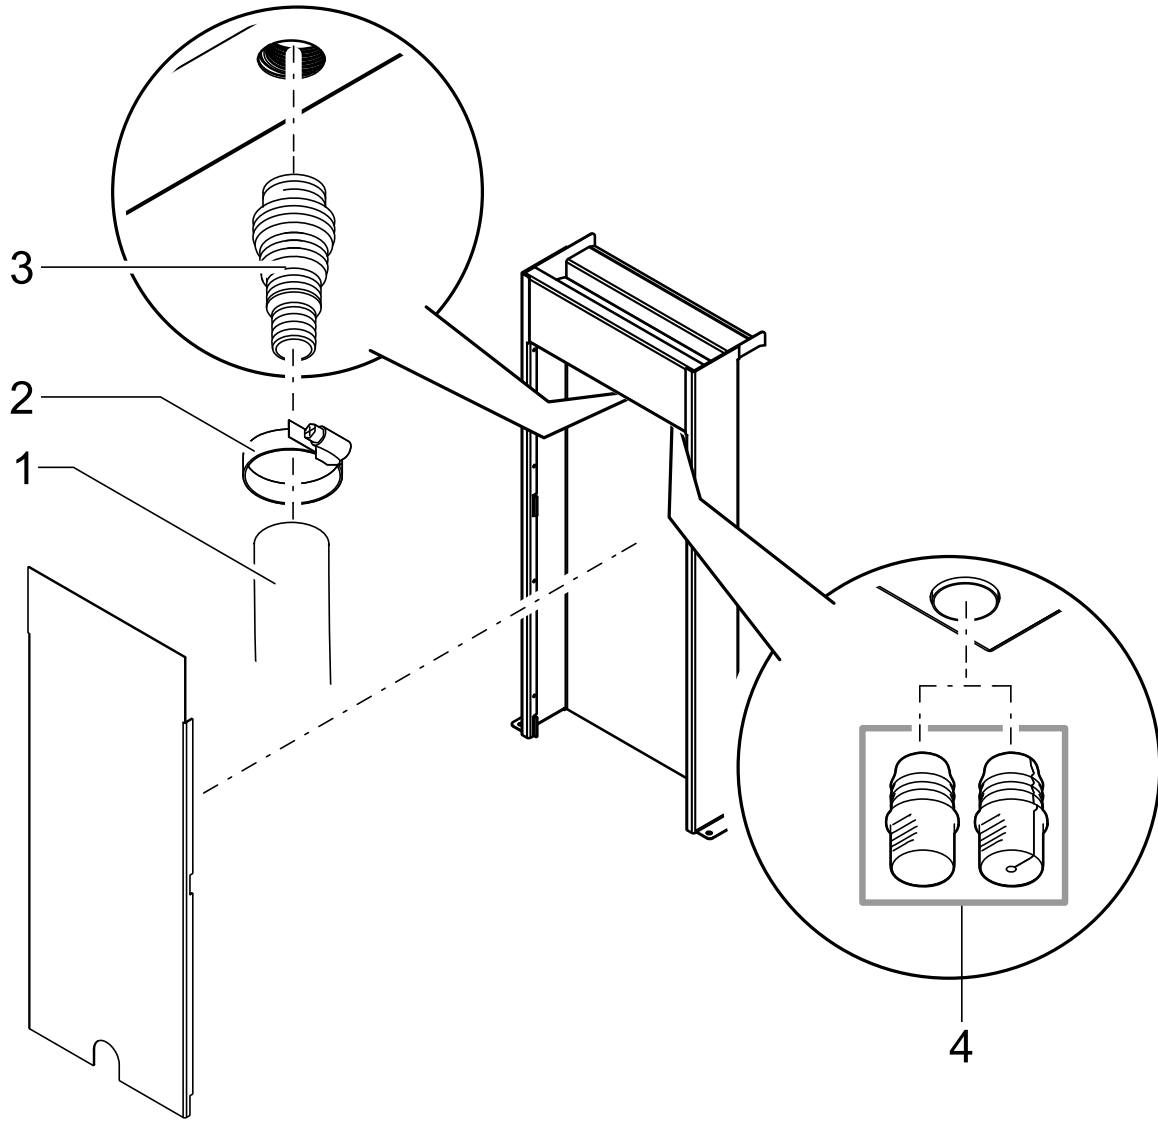

Item no.	Product
50704	Waterfall 30
50585	Waterfall 60
50706	Waterfall 90
50584	Waterfall Set 30
51163	Waterfall Set 60 Solo

Pos.	Item no. Product	Product	Item no. Spare part	Spare part	Number
1	50584	Waterfall Set 30 [INT]	10714	Outlet hose cut 3/4" x 3 m	1
2	50585	Waterfall 60 [INT]	11818	Hose clamp 20 - 32 mm	1
	50584	Waterfall Set 30 [INT]			
	51163	Waterfall Set 60 Solo [INT]			
3	50704	Waterfall 30 [INT]	15737	Spare part set Waterfall	1
	50585	Waterfall 60 [INT]			
	50706	Waterfall 90 [INT]	16757	Spare part set Waterfall 90	1
	50584	Waterfall Set 30 [INT]	15737	Spare part set Waterfall	1
	51163	Waterfall Set 60 Solo [INT]			