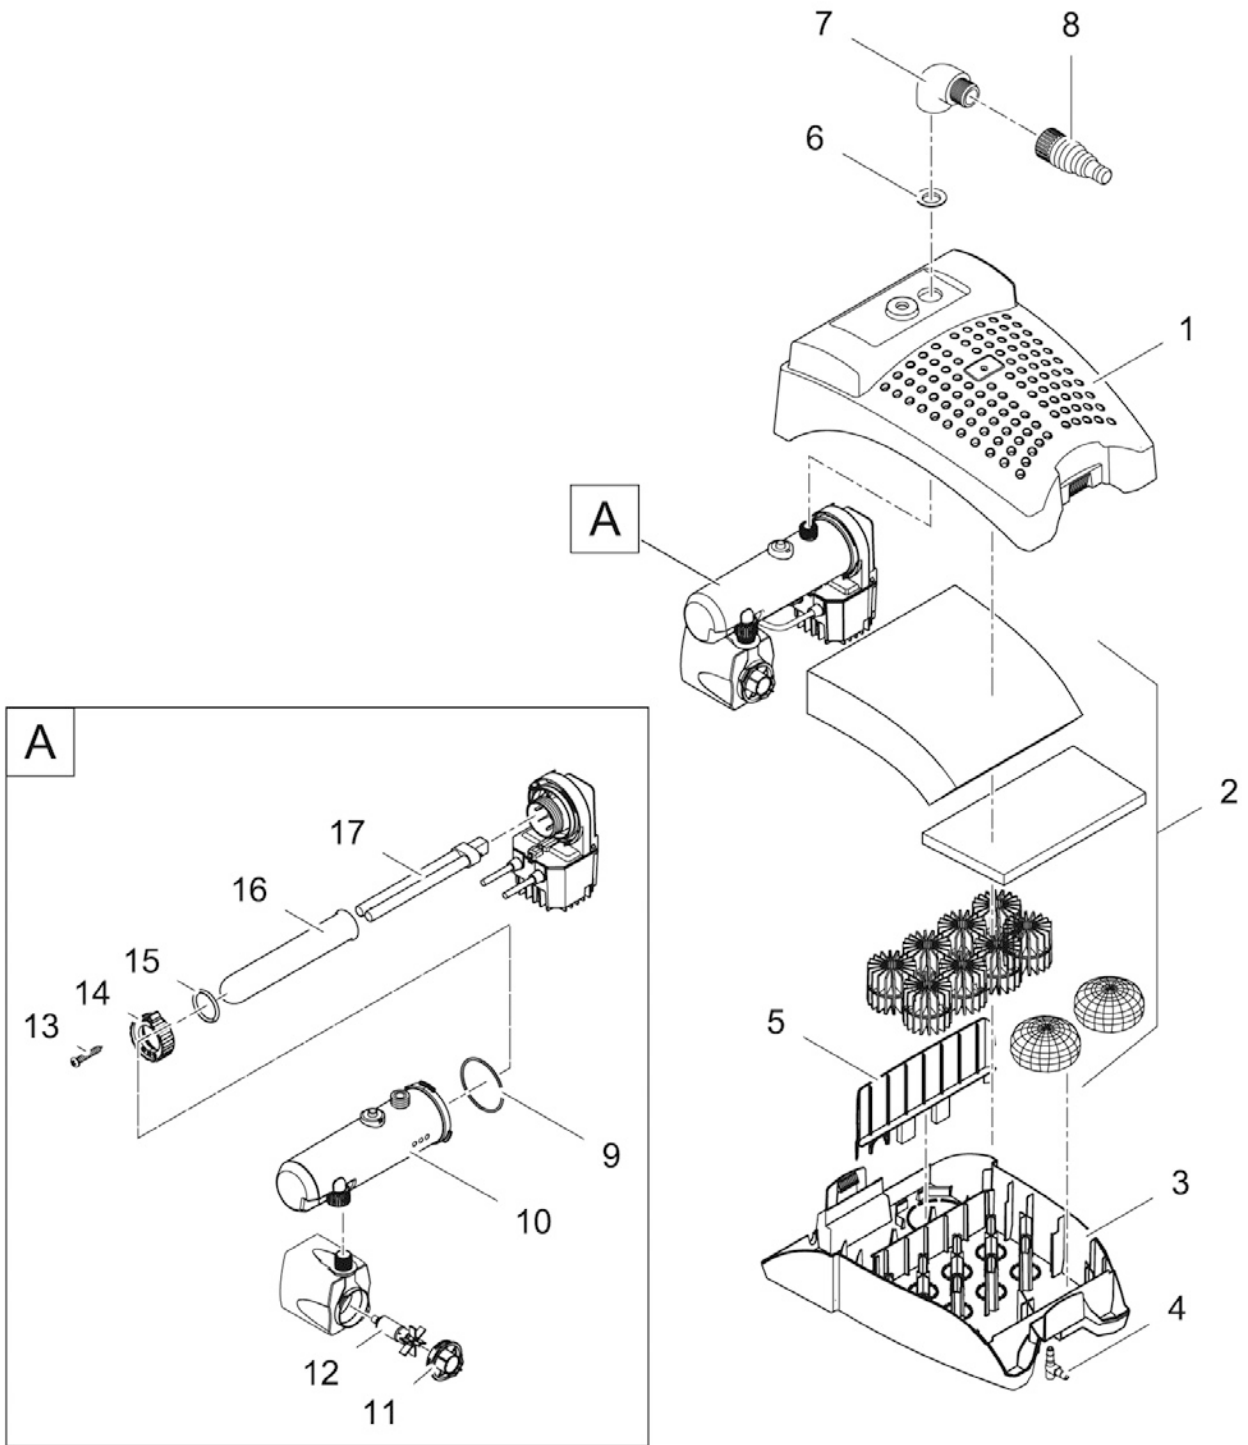

Item no.	Product
51233	GB Filtral UVC 6000
51235	GB Filtral UVC 9000