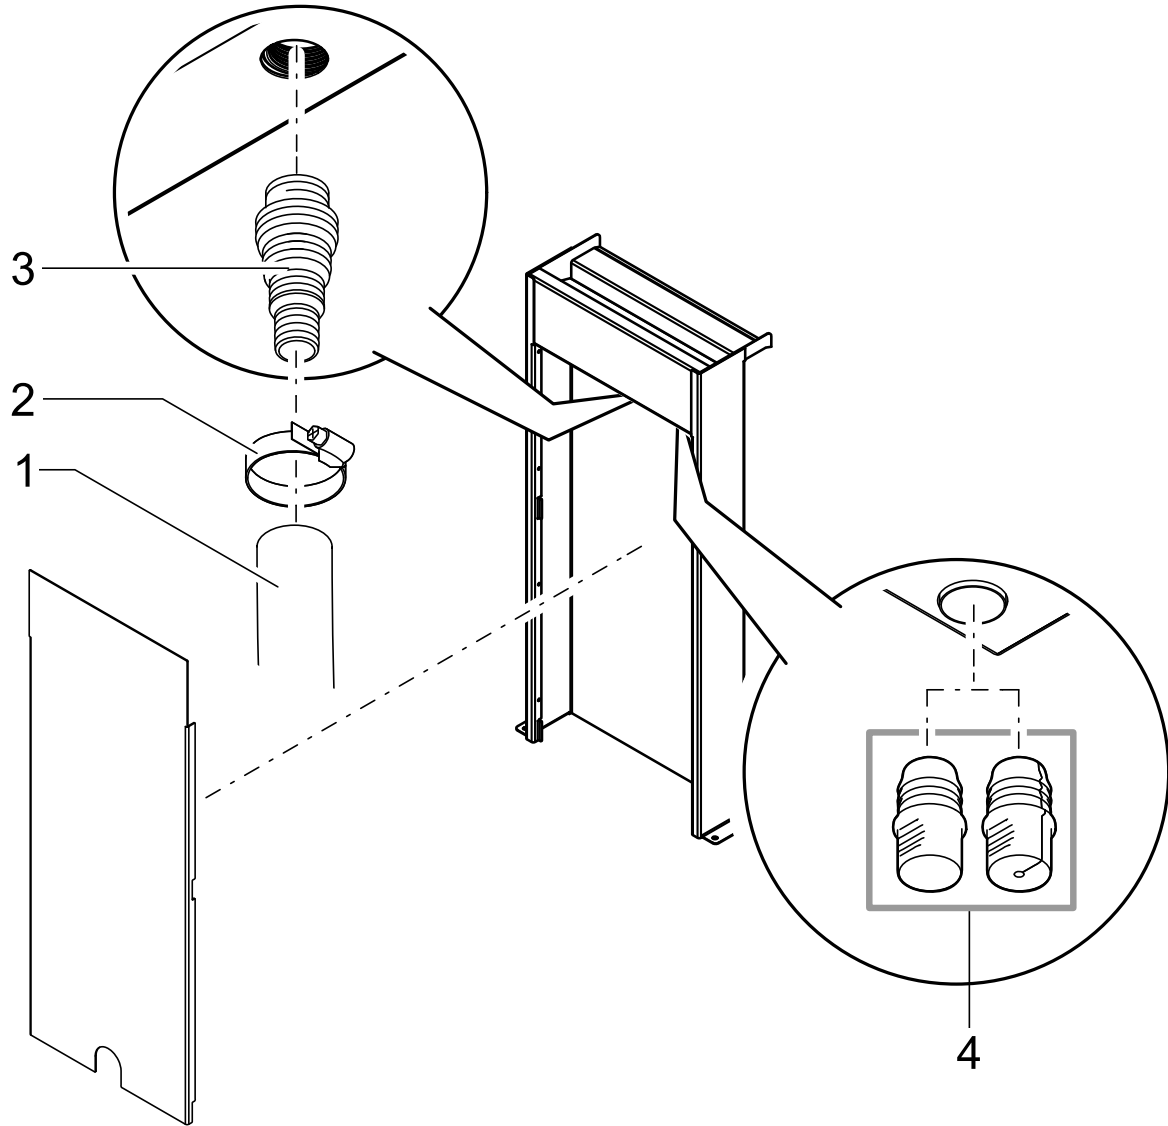

Item no.	Product
70774	Waterfall Kit 30
70775	Waterfall Kit 60