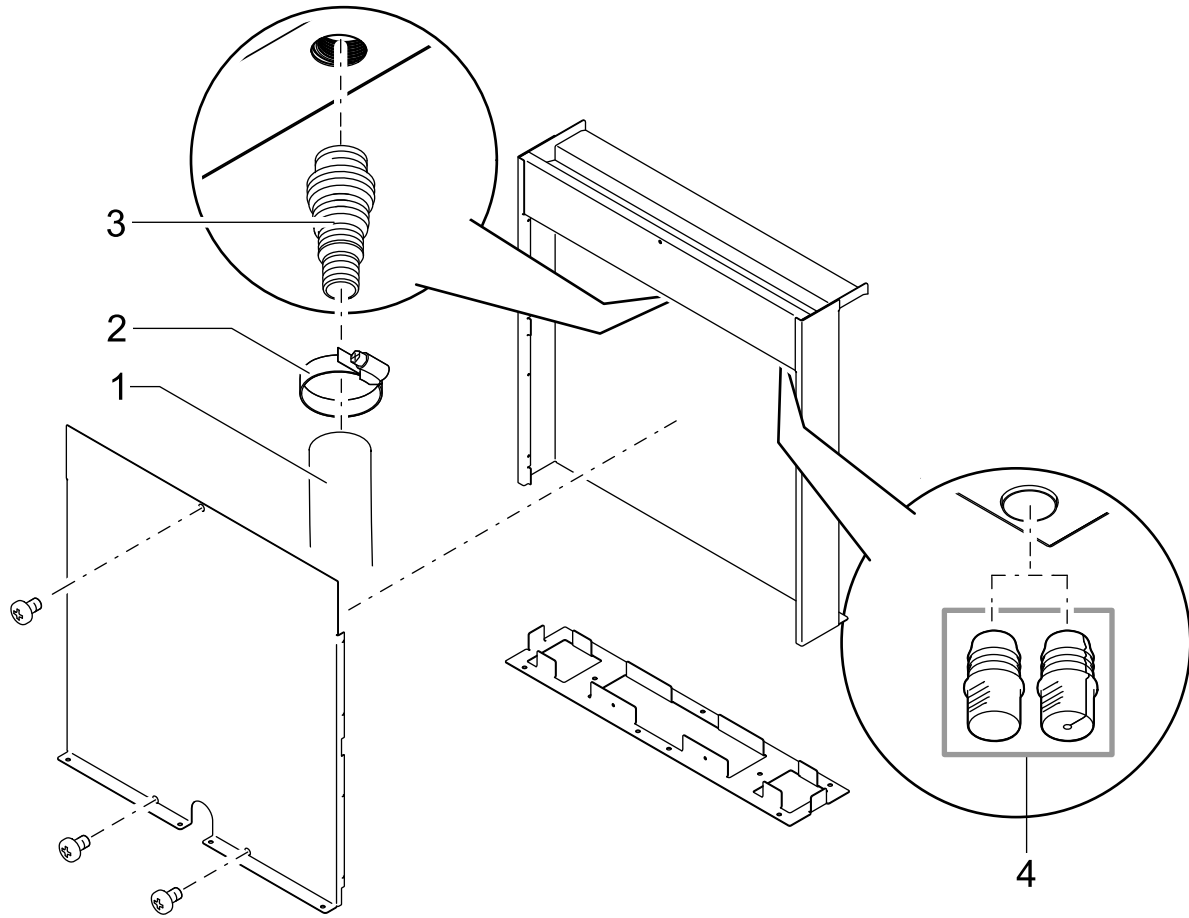

Pos.	Item no. Product	Product	Item no. Spare part	Spare part	Number
1	70774	Waterfall Kit 30 [INT]	10719	Hose cut 1" x 5m	1
	70775	Waterfall Kit 60 [INT]			
2	70774	Waterfall Kit 30 [INT]	11818	Hose clamp 20 - 32 mm	1
	70775	Waterfall Kit 60 [INT]			
3	70774	Waterfall Kit 30 [INT]	15737	Spare part set Waterfall	1
	70775	Waterfall Kit 60 [INT]			
4	70774	Waterfall Kit 30 [INT]	73038	Sealing plug Waterf. Kit compl. spare	1
	70775	Waterfall Kit 60 [INT]