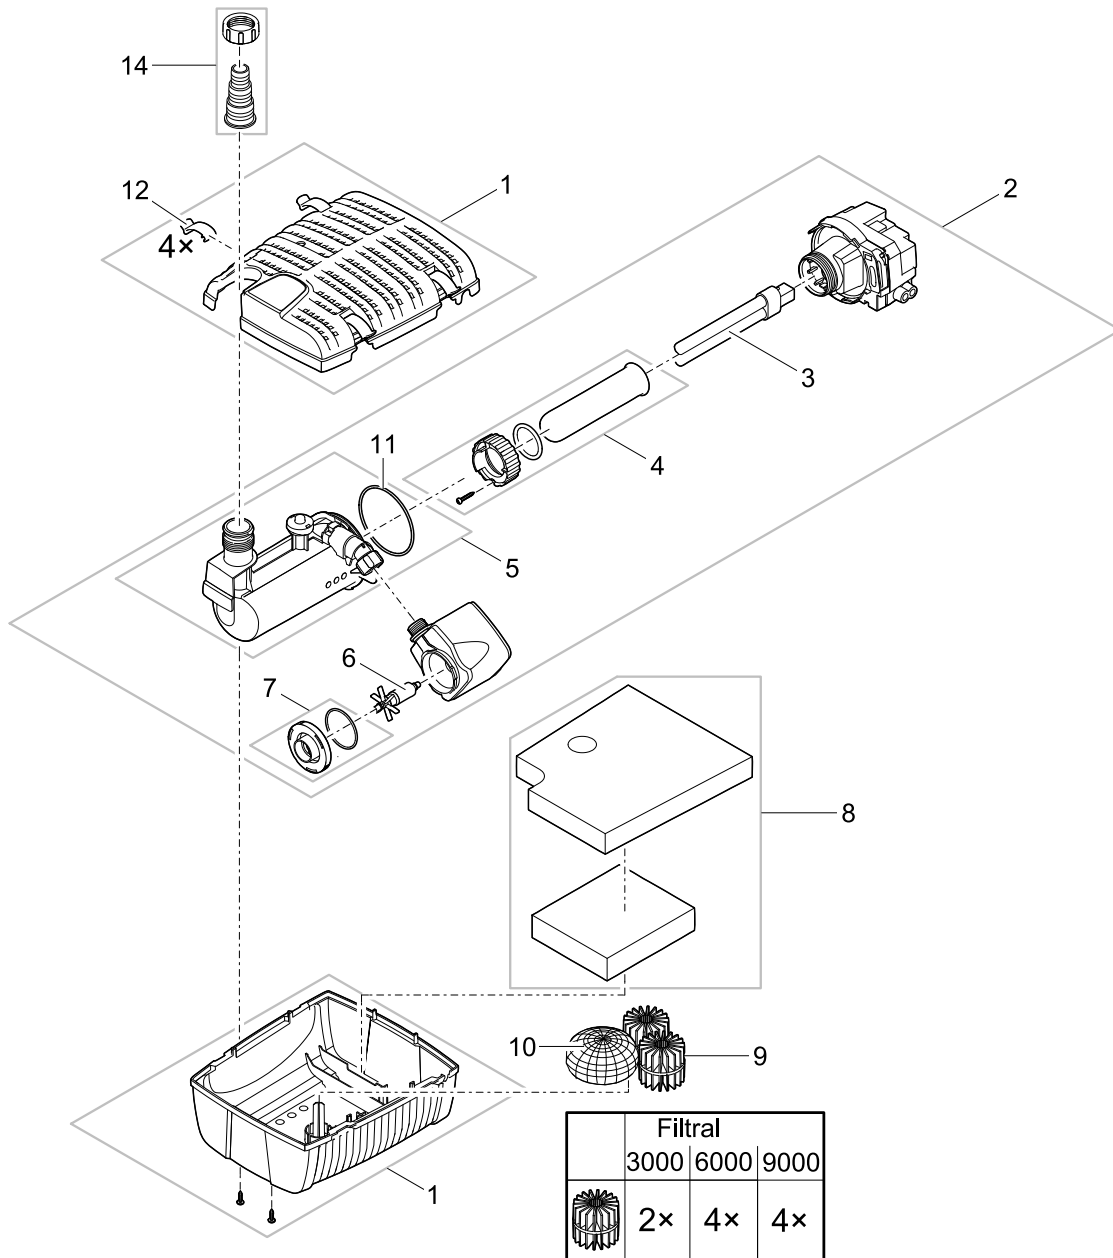

Item no.	Product
70237	GB Filtral UVC 3000
70238	GB Filtral UVC 6000
70239	GB Filtral UVC 9000