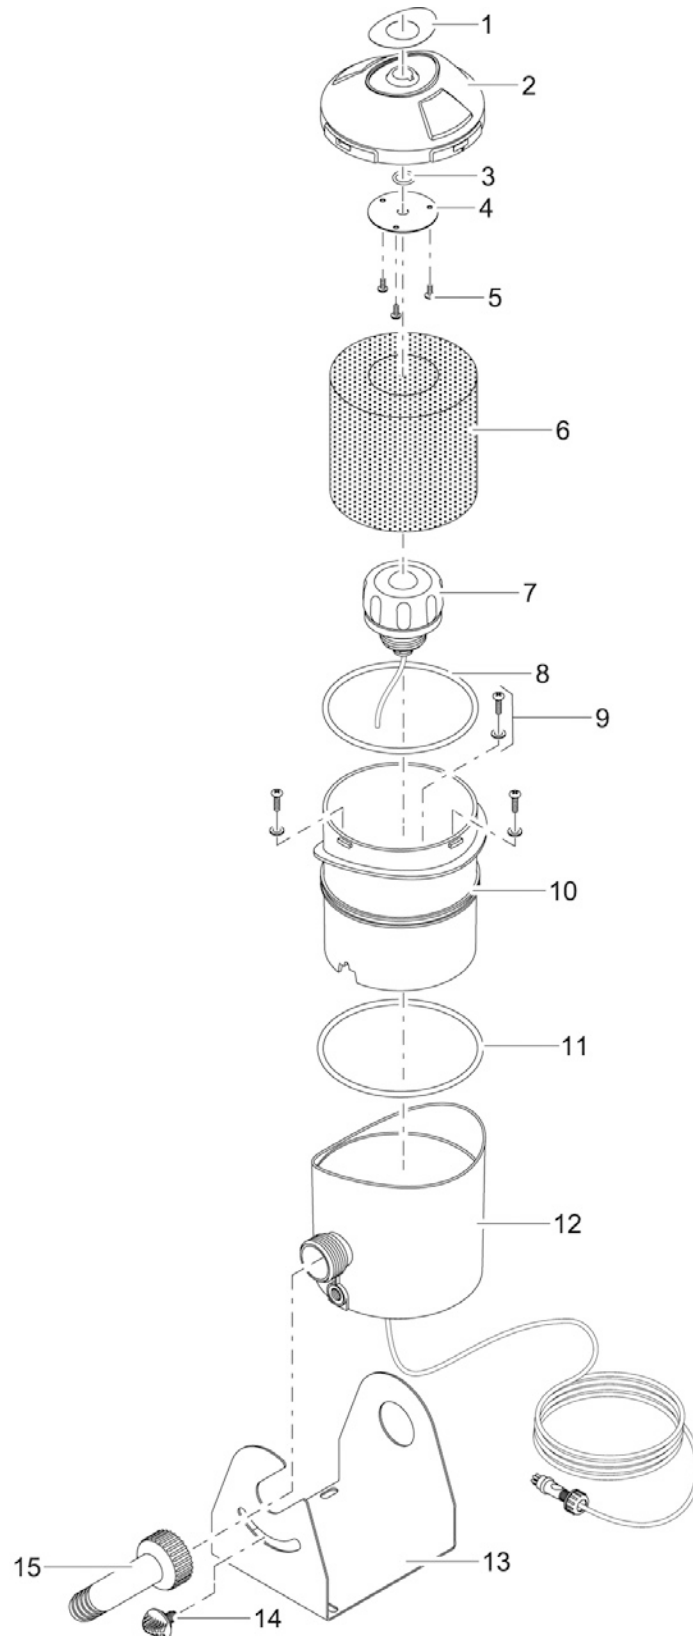

Item no.	Product
50191	Water Jet Lightning