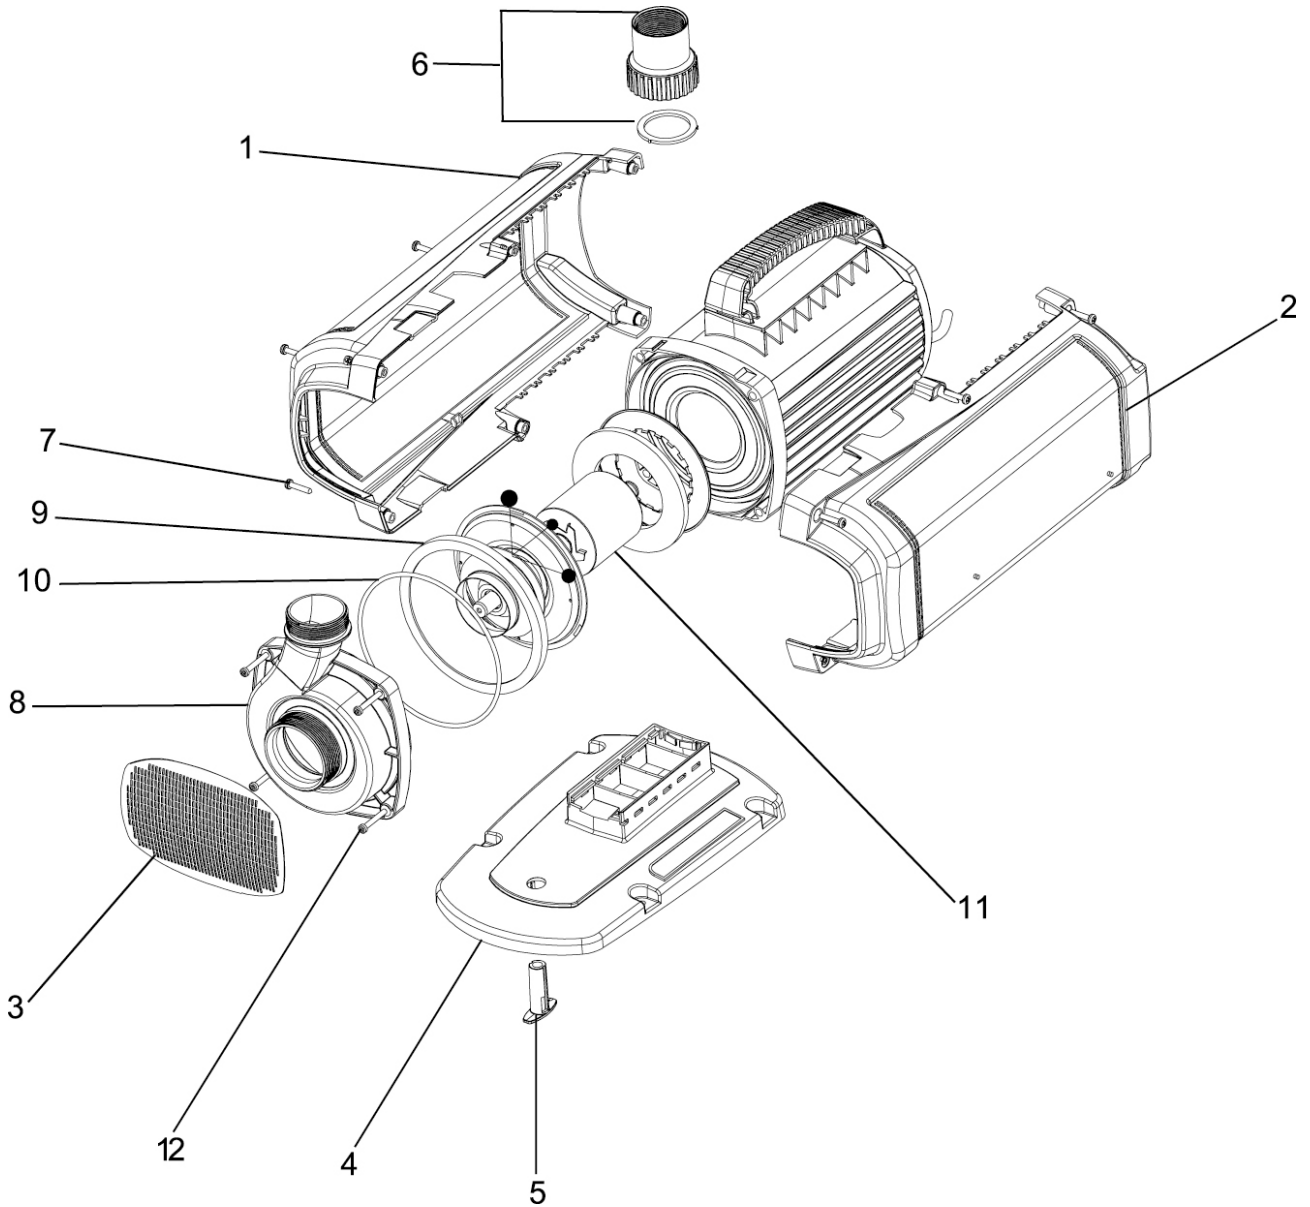

Item no.	Product
56870	Aquarius Universal Expert 21000
56871	Aquarius Universal Expert 27000
56872	Aquarius Universal Expert 40000