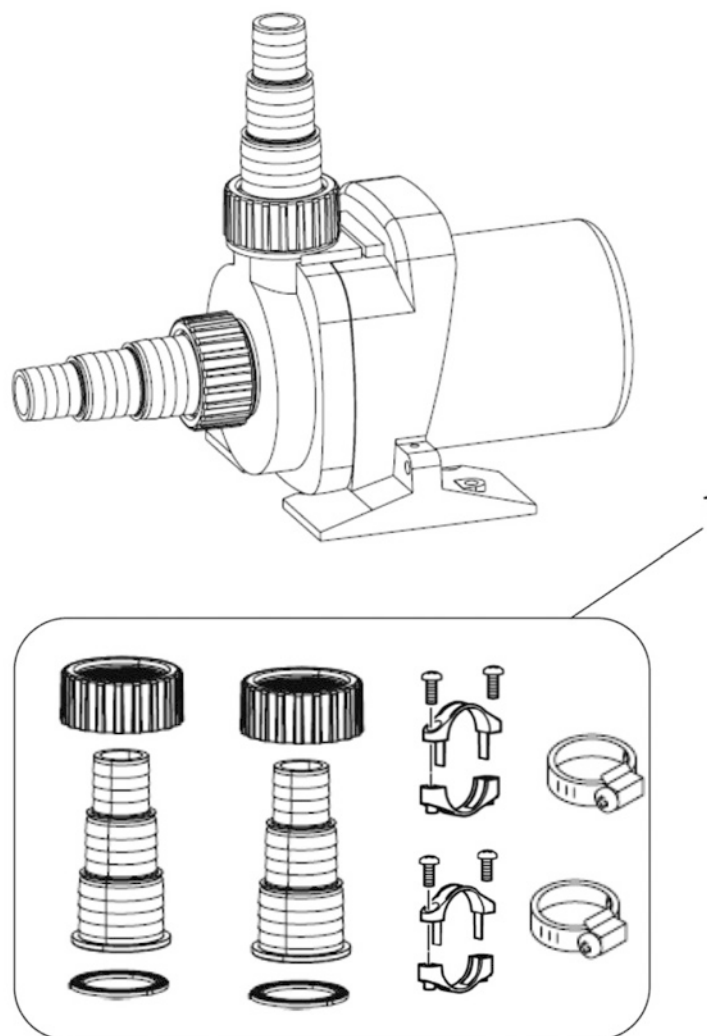

Item no.	Product
50393	AquaMax Dry 6000
50066	AquaMax Dry 8000
50068	AquaMax Dry 14000
50396	GB AquaMax Dry 6000
50069	GB AquaMax Dry 8000
50070	GB AquaMax Dry 14000
50448	GB AquaMax Dry 16000

Pos.	Item no. Product	Product	Item no. Spare part	Spare part	Number
1	50393	AquaMax Dry 6000 [INT]	10510	Additional pack AquaMax Dry	1
	50066	AquaMax Dry 8000 [INT]			
	50068	AquaMax Dry 14000 [INT]			
	50396	AquaMax Dry 6000 [GB]			
	50069	AquaMax Dry 8000 [GB]			
	50070	AquaMax Dry 14000 [GB]			
	50448	AquaMax Dry 16000 [GB]