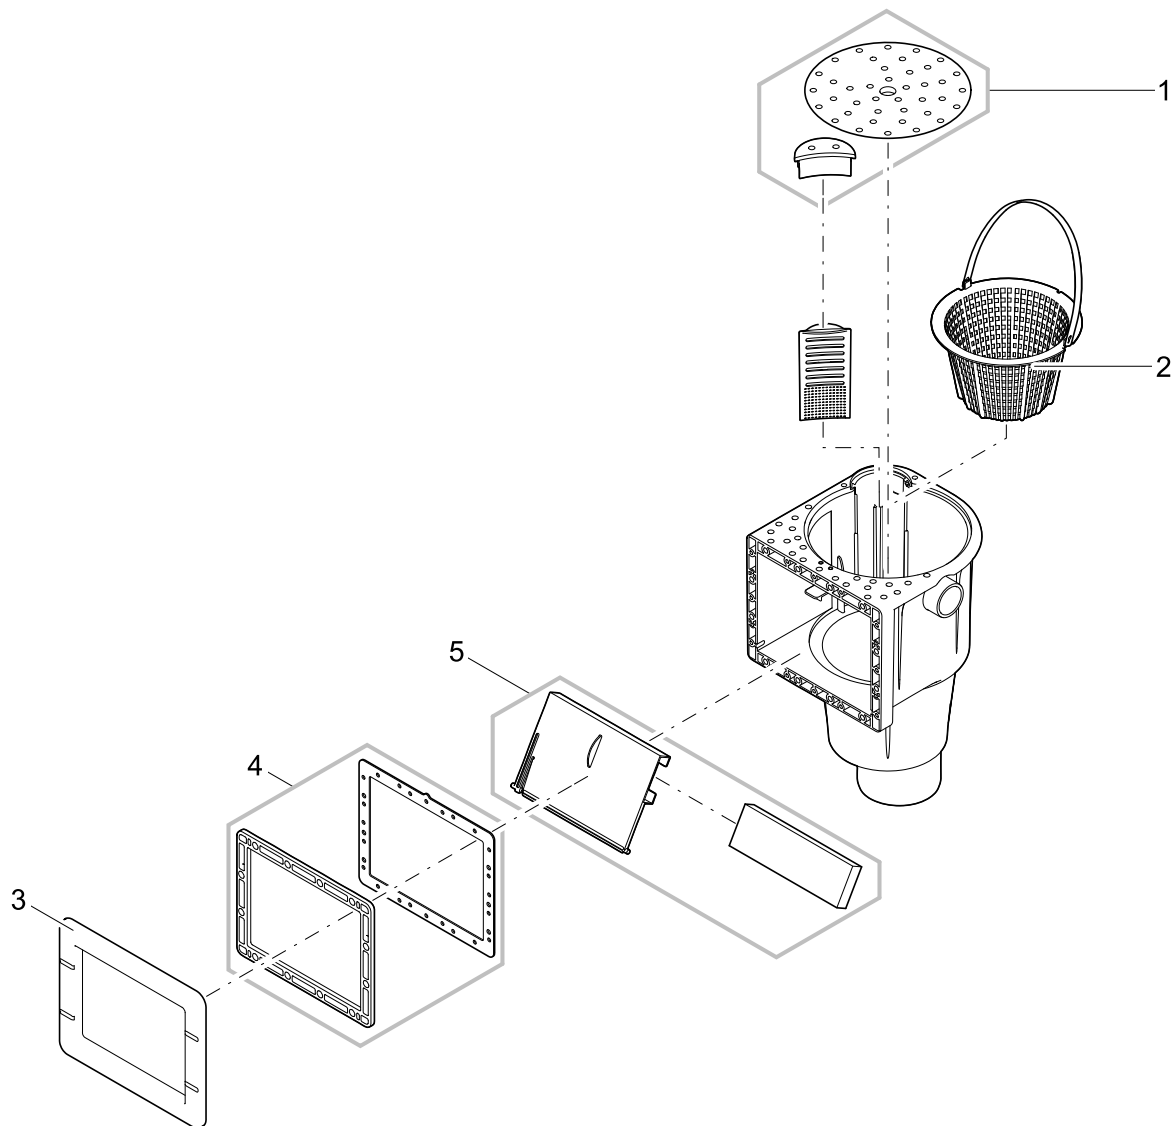

Item no.   Product
70895   ProfiSkim Wall 100

Pos.	Item no. Product	Product	Item no. Spare part	Spare part	Number
1	70895	ProfiSkim Wall 100 [INT]	72922	Spare part lid set ProfiSkim Wall	1
2	70895	ProfiSkim Wall 100 [INT]	72920	Spare filter set basket ProfiSkim Wall	1
3	70895	ProfiSkim Wall 100 [INT]	72919	Spare part cover set ProfiSkim Wall	1
4	70895	ProfiSkim Wall 100 [INT]	72923	Spare part cover holder Set ProfiSkim	1
5	70895	ProfiSkim Wall 100 [INT]	72921	Spare part flap set ProfiSkim Wall	1
6	70895	ProfiSkim Wall 100 [INT]	77568	Spare part screw set ProfiSkim Wall 100	1