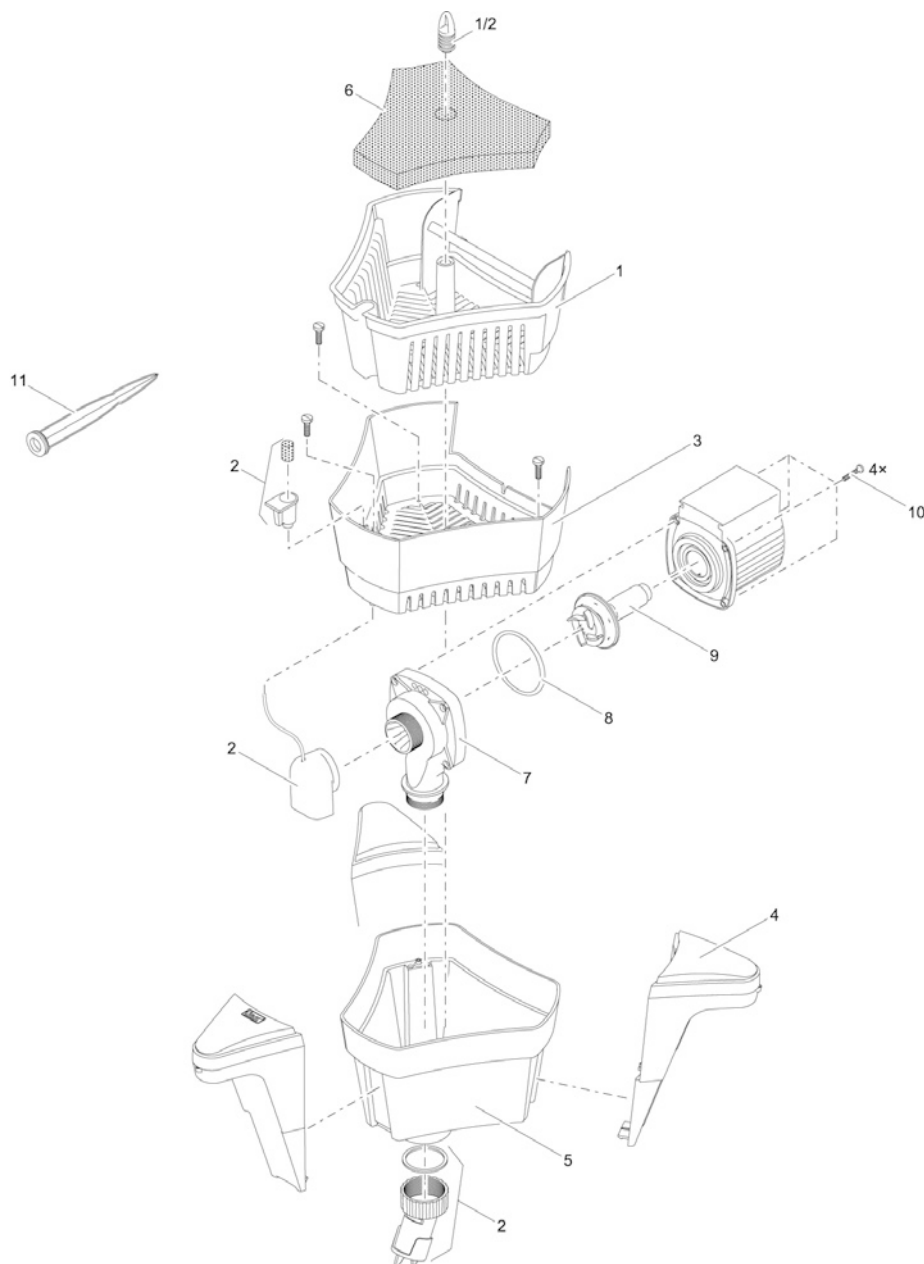

Item no.	Product
50170	SwimSkim 50

Pos.	Item no. Product	Product	Item no. Spare part	Spare part	Number
1	50170	SwimSkim 50 [INT]	12497	ASM basket SwimSkim 50	1
2	50170	SwimSkim 50 [INT]	12499	Spare part additional pack SwimSkim 50	1
3	50170	SwimSkim 50 [INT]	12021	Filter box SwimSkim CWS	1
4	50170	SwimSkim 50 [INT]	11466	Float welded SwimSkim CWS	1
5	50170	SwimSkim 50 [INT]	11328	Pump chamber SwimSkim CWS	1
6	50170	SwimSkim 50 [INT]	12433	Foam SwimSkim CWS	1
7	50170	SwimSkim 50 [INT]	11825	Spare pump housing Max 3500-5500	1
8	50170	SwimSkim 50 [INT]	25969	O-Ring NBR 60 x 2.5 SH70 A	1
9	50170	SwimSkim 50 [INT]	21912	Spare rotor AquaMax Eco Classic 3500	1
10	50170	SwimSkim 50 [INT]	6055	Oval head screw V2A DIN 7985 M5 x 20 H	1
11	50170	SwimSkim 50 [INT]	20284	Spike	1