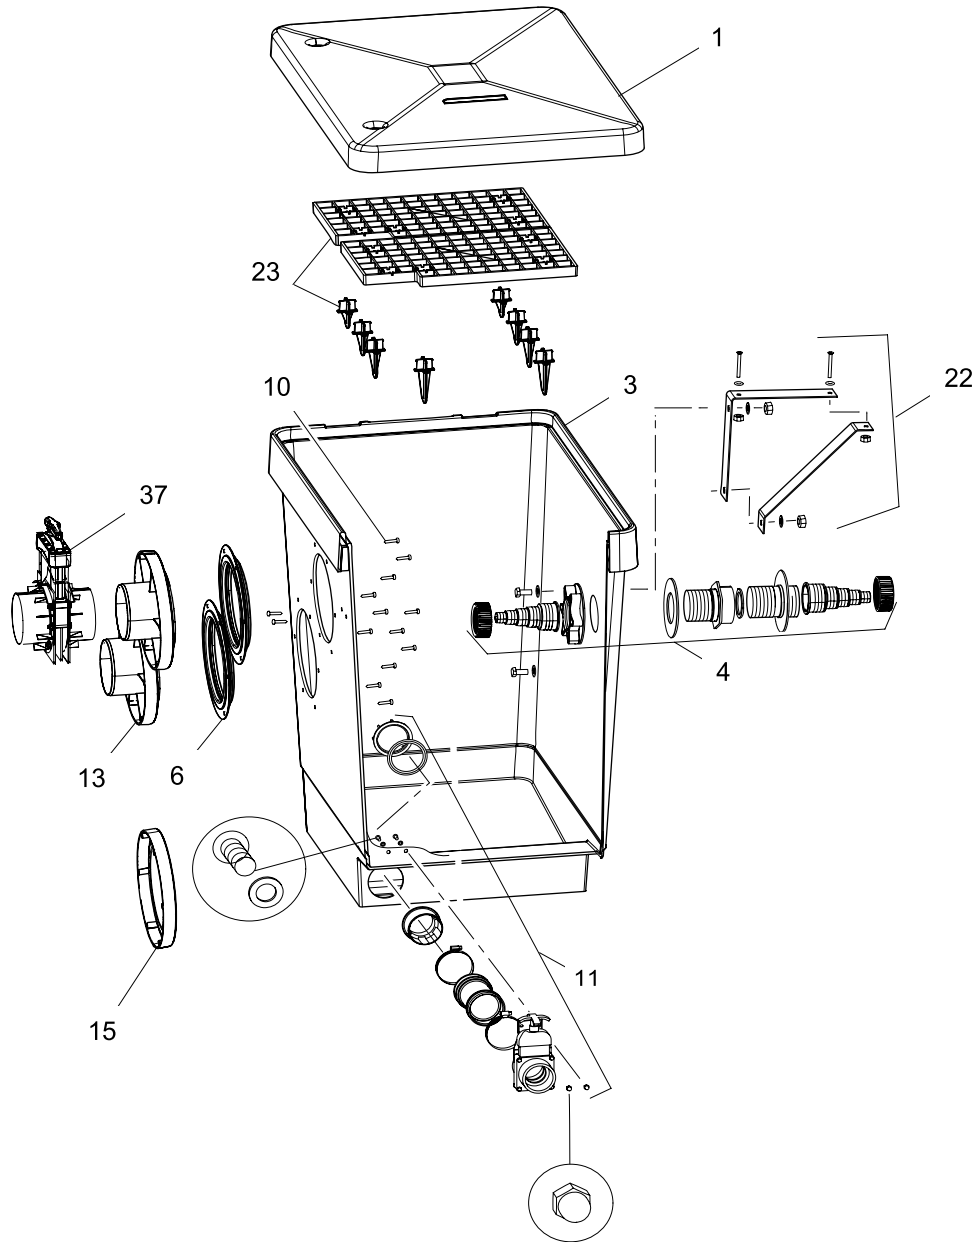

Item no.	Product
56897	ProfiClear Classic pump chamber

Pos.	Item no. Product	Item no. Spare part	Spare part	Number
1	56897 ProfiClear Classic pump chamber [INT]	72780	ASM lid container M / L	1
3	56897 ProfiClear Classic pump chamber [INT]	27278	Filter box ProfiClear M 1	1
4	56897 ProfiClear Classic pump chamber [INT]	35405	Spare part connection set ProfiClear	1
6	56897 ProfiClear Classic pump chamber [INT]	26957	Gasket 150 screwed	2
10	56897 ProfiClear Classic pump chamber [INT]	27572	Oval head screw CZ-V2A DIN 7981 6.3 x 32	1
11	56897 ProfiClear Classic pump chamber [INT]	18446	Spare drain DN75 Premium	1
13	56897 ProfiClear Classic pump chamber [INT]	26963	Intake 100	2
15	56897 ProfiClear Classic pump chamber [INT]	27175	Plug 150 ProfiClear	1
22	56897 ProfiClear Classic pump chamber [INT]	35429	Spare Bitron holder ProfiClear	1
23	56897 ProfiClear Classic pump chamber [INT]	35407	Spare base screen incl. foot ProfiClear	1
37	56897 ProfiClear Classic pump chamber [INT]	27171	Slider DN 110	1