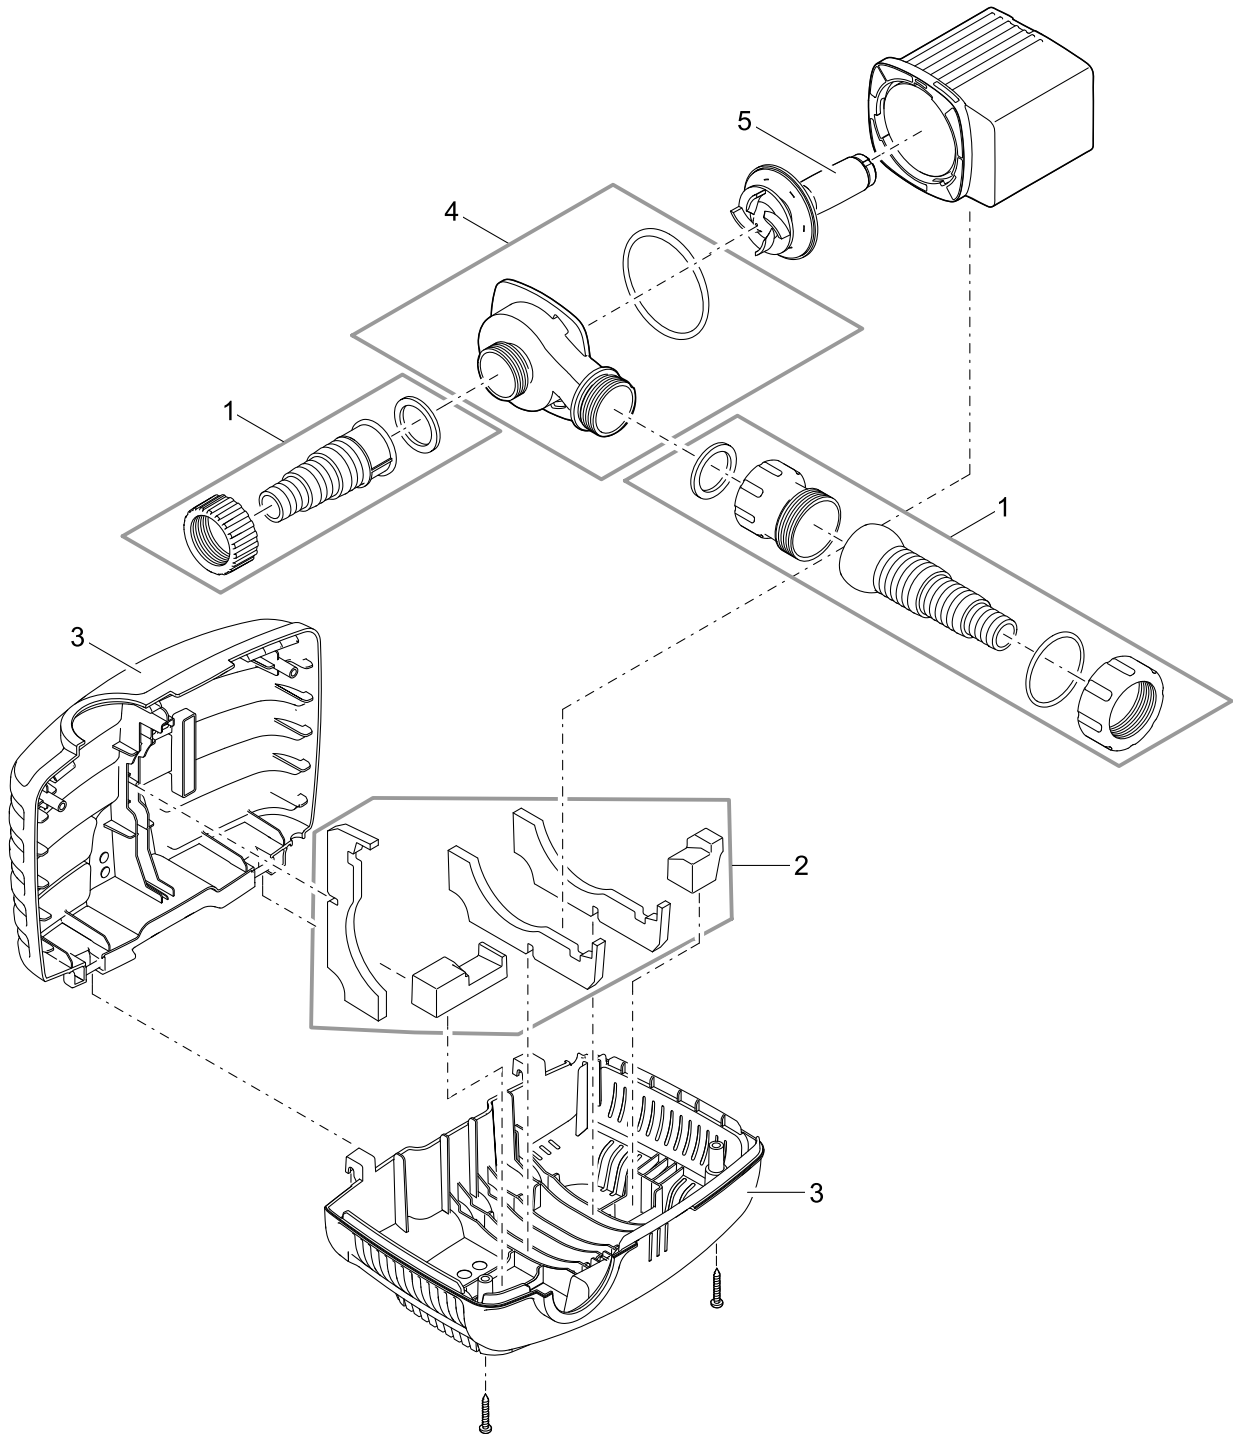

Item no.	Product
20225	AquaMax Eco Classic 2500E
20249	AquaMax Eco Classic 3500E
20241	GB AquaMax Eco Classic 2500E
20264	GB AquaMax Eco Classic 3500E