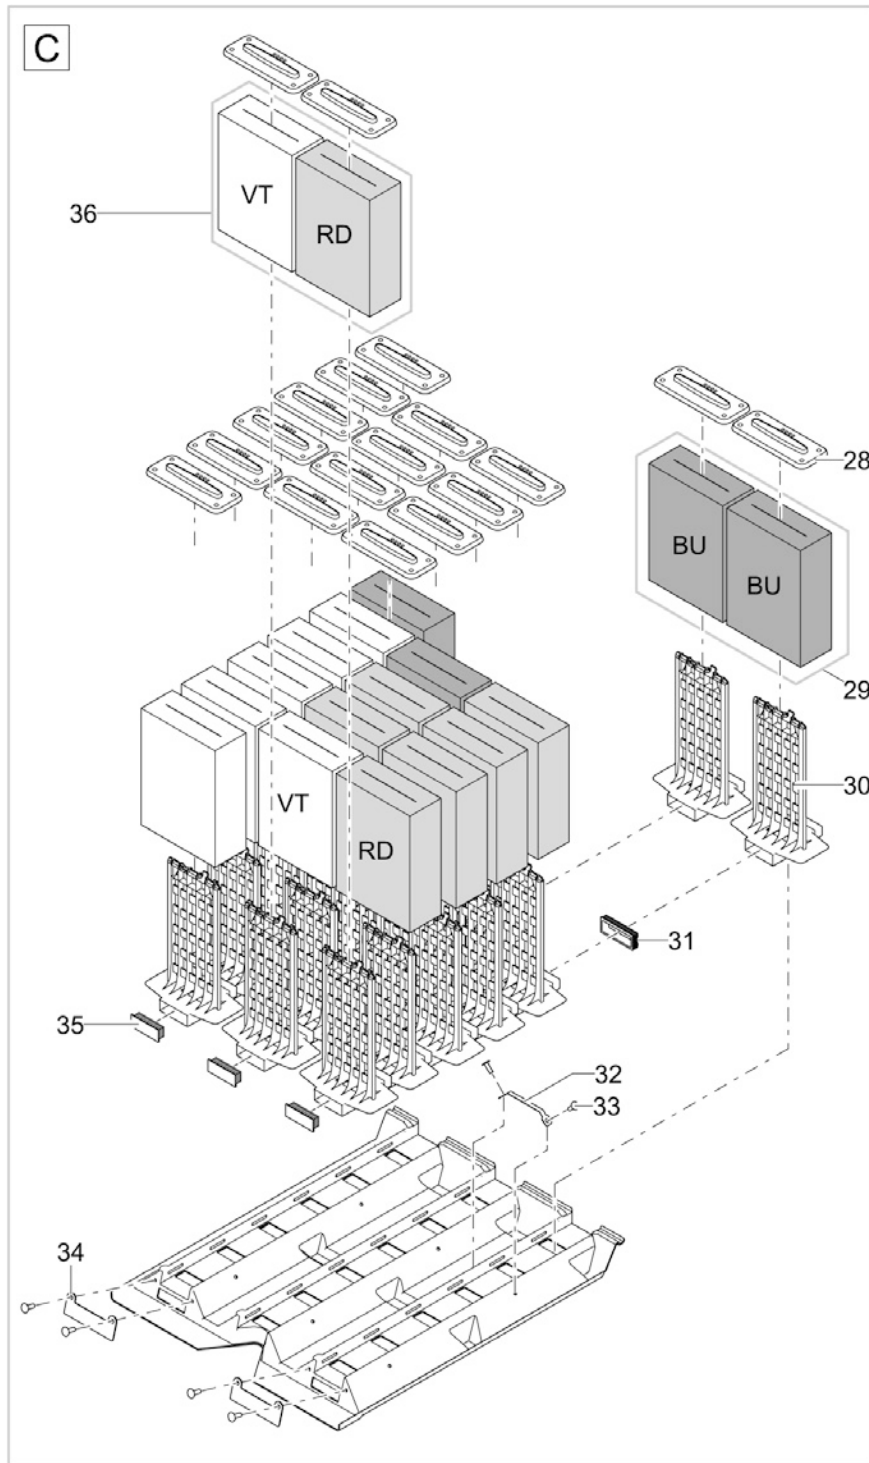

Pos.	Item no. Product	Product	Item no. Spare part	Spare part	Number
1	57696	BioTec ScreenMatic² 140000 [INT]	73381	ASM cover ScreenMatic 140000	1
2	57696	BioTec ScreenMatic² 140000 [INT]	34868	ASM handle BioTec 36	1
3	57696	BioTec ScreenMatic² 140000 [INT]	42345	Screen holder BioTec ScreenMatic 140000	1
4	57696	BioTec ScreenMatic² 140000 [INT]	42449	Brush BioTec ScreenMatic	1
5	57696	BioTec ScreenMatic² 140000 [INT]	34864	Spare clip BioTec 36	1
6	57696	BioTec ScreenMatic² 140000 [INT]	25507	Substrate pipe cpl. BioTec 18 / 36	1
7	57696	BioTec ScreenMatic² 140000 [INT]	43686	Spare case BioTec ScreenMatic² 140000	1
8	57696	BioTec ScreenMatic² 140000 [INT]	44181	Spare screen holder fixation 2015	1
9	57696	BioTec ScreenMatic² 140000 [INT]	44336	Spare wedge plate	1
10	57696	BioTec ScreenMatic² 140000 [INT]	34734	Cleaner BioTec	1
11	57696	BioTec ScreenMatic² 140000 [INT]	42346	Mud basket BioTec ScreenMatic	1
12	57696	BioTec ScreenMatic² 140000 [INT]	15118	Transformer 6 VA 2m H05RN-F 2 x 0.75 mm²	1
13	57696	BioTec ScreenMatic² 140000 [INT]	44173	Plug BioTec ScreenMatic 140000	1
14	57696	BioTec ScreenMatic² 140000 [INT]	42384	ASM BioTec ScreenMatic 140000	1
15	57696	BioTec ScreenMatic² 140000 [INT]	44178	Spare small parts BioTec ScreenM. 2015	1
16	57696	BioTec ScreenMatic² 140000 [INT]	44186	Spare ASM controller ScreenMatic 140000	1
17	57696	BioTec ScreenMatic² 140000 [INT]	42326	Woven fabric BioTec ScreenMatic 140000	1
18	57696	BioTec ScreenMatic² 140000 [INT]	44177	ASM scraper with brush ScreenMatic 2015	1
19	57696	BioTec ScreenMatic² 140000 [INT]	44183	Spare traction unit BioTec ScreenMatic²	1
20	57696	BioTec ScreenMatic² 140000 [INT]	48674	Add. pack ScreenMatic² 2017	1
21	57696	BioTec ScreenMatic² 140000 [INT]	43749	Step. grommet 1 1/2"+thread closed 2018	1
22	57696	BioTec ScreenMatic² 140000 [INT]	19506	Flat gasket NBR 60 x 47 x 3 SH40	1
23	57696	BioTec ScreenMatic² 140000 [INT]	44338	ASM distributor ScreenMatic 140000	1
24	57696	BioTec ScreenMatic² 140000 [INT]	25691	O-Ring NBR 54 x 4 SH40	1
25	57696	BioTec ScreenMatic² 140000 [INT]	42949	Inlet locking nut BioTec ScreenMatic	1
26	57696	BioTec ScreenMatic² 140000 [INT]	44179	Spare gasket seal distributor	1
27	57696	BioTec ScreenMatic² 140000 [INT]	25000	Oval head screw CH-V2A DIN 7981 4.8 x 22	1
28	57696	BioTec ScreenMatic² 140000 [INT]	34670	Foam pad cover BioTec	1
29	57696	BioTec ScreenMatic² 140000 [INT]	42896	Replacement set foam blue BioTec 60/140	1
30	57696	BioTec ScreenMatic² 140000 [INT]	34733	Foam holder BioTec 18 / 36	1
31	57696	BioTec ScreenMatic² 140000 [INT]	25542	Gasket foam holder BioTec 36	1
32	57696	BioTec ScreenMatic² 140000 [INT]	25922	Clip foam holder BioTec 36	1
33	57696	BioTec ScreenMatic² 140000 [INT]	25546	Rivet skiffi BioTec 36	1
34	57696	BioTec ScreenMatic² 140000 [INT]	25547	Sealing BioTec 36 128 x 47 SH40	1
35	57696	BioTec ScreenMatic² 140000 [INT]	45325	Foam holder locking clip BioTec	1
36	57696	BioTec ScreenMatic² 140000 [INT]	42894	Repl. set foam red/purple BioTec 60/140	1
37	57696	BioTec ScreenMatic² 140000 [INT]	19005	ASM connection set DN 110	1
38	57696	BioTec ScreenMatic² 140000 [INT]	35255	Spare part plug BioTec 36	1
39	57696	BioTec ScreenMatic² 140000 [INT]	24229	Screw CH-V2A DIN 7983 6.3 x 25	1
40	57696	BioTec ScreenMatic² 140000 [INT]	24230	Flat gasket bottom drain BioTec 36	1
41	57696	BioTec ScreenMatic² 140000 [INT]	34253	Drain bend	1
42	57696	BioTec ScreenMatic² 140000 [INT]	25996	Distance part BioTec 36	1
43	57696	BioTec ScreenMatic² 140000 [INT]	34835	Outlet guide BioTec 36	1
44	57696	BioTec ScreenMatic² 140000 [INT]	44188	ASM drain lever cpl. BioTec 140000	1
45	57696	BioTec ScreenMatic² 140000 [INT]	44308	ASM brush holder ScreenMatic	1
46	57696	BioTec ScreenMatic² 140000 [INT]	42450	Mud flap cap	1
47	57696	BioTec ScreenMatic² 140000 [INT]	34367	Inlet 2" connection set BioTec 30	1