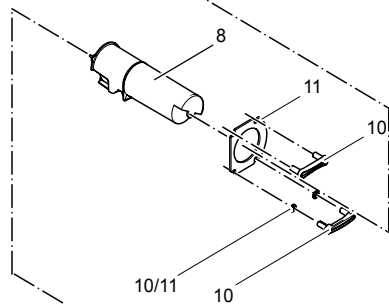

Item no.	Product
55997	FiltoClear 3000
55998	FiltoClear 6000
55999	FiltoClear 11000
56051	GB FiltoClear 3000
56052	GB FiltoClear 6000
56053	GB FiltoClear 11000
56826	GB FiltoClear 15000