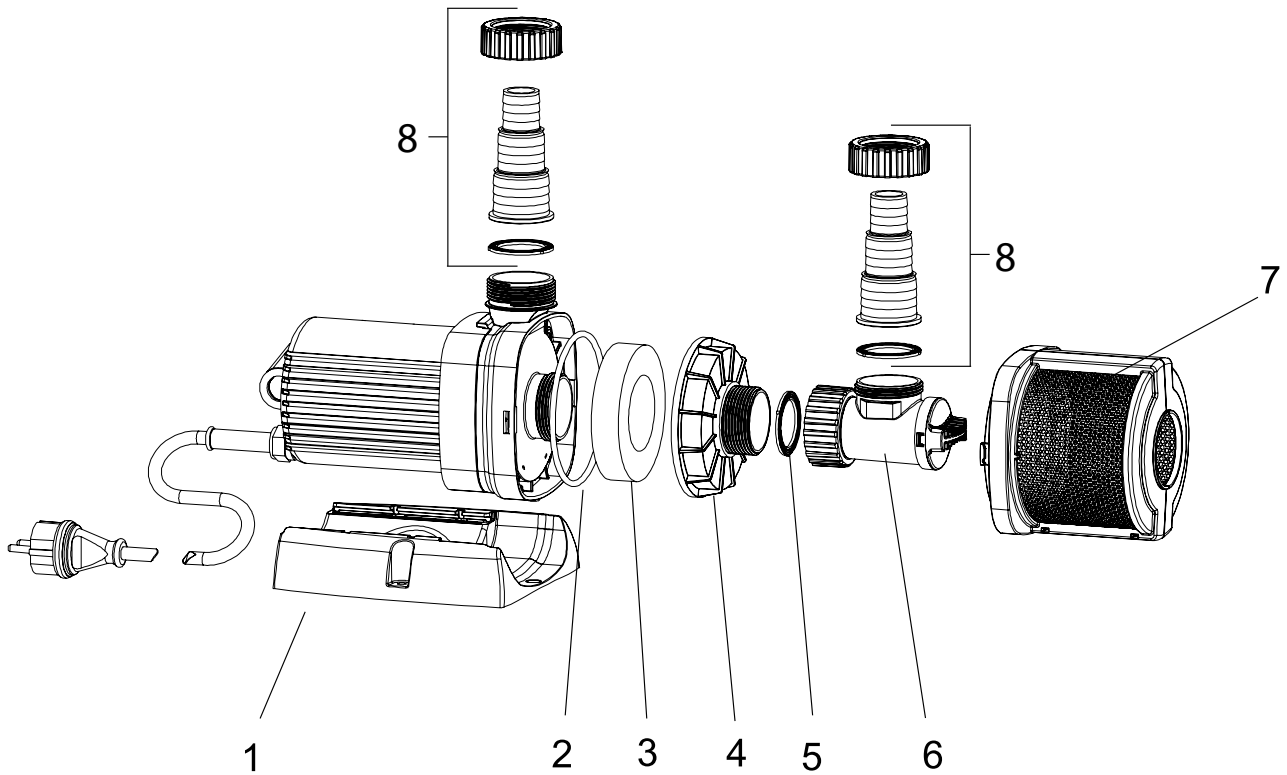

Item no.	Product
56614	Aquarius Universal Premium 4000
56617	Aquarius Universal Premium 5000
56637	Aquarius Universal Premium 6000
56876	Aquarius Universal Premium 9000
56879	Aquarius Universal Premium 12000
56619	GB Aquarius Universal Premium 5000