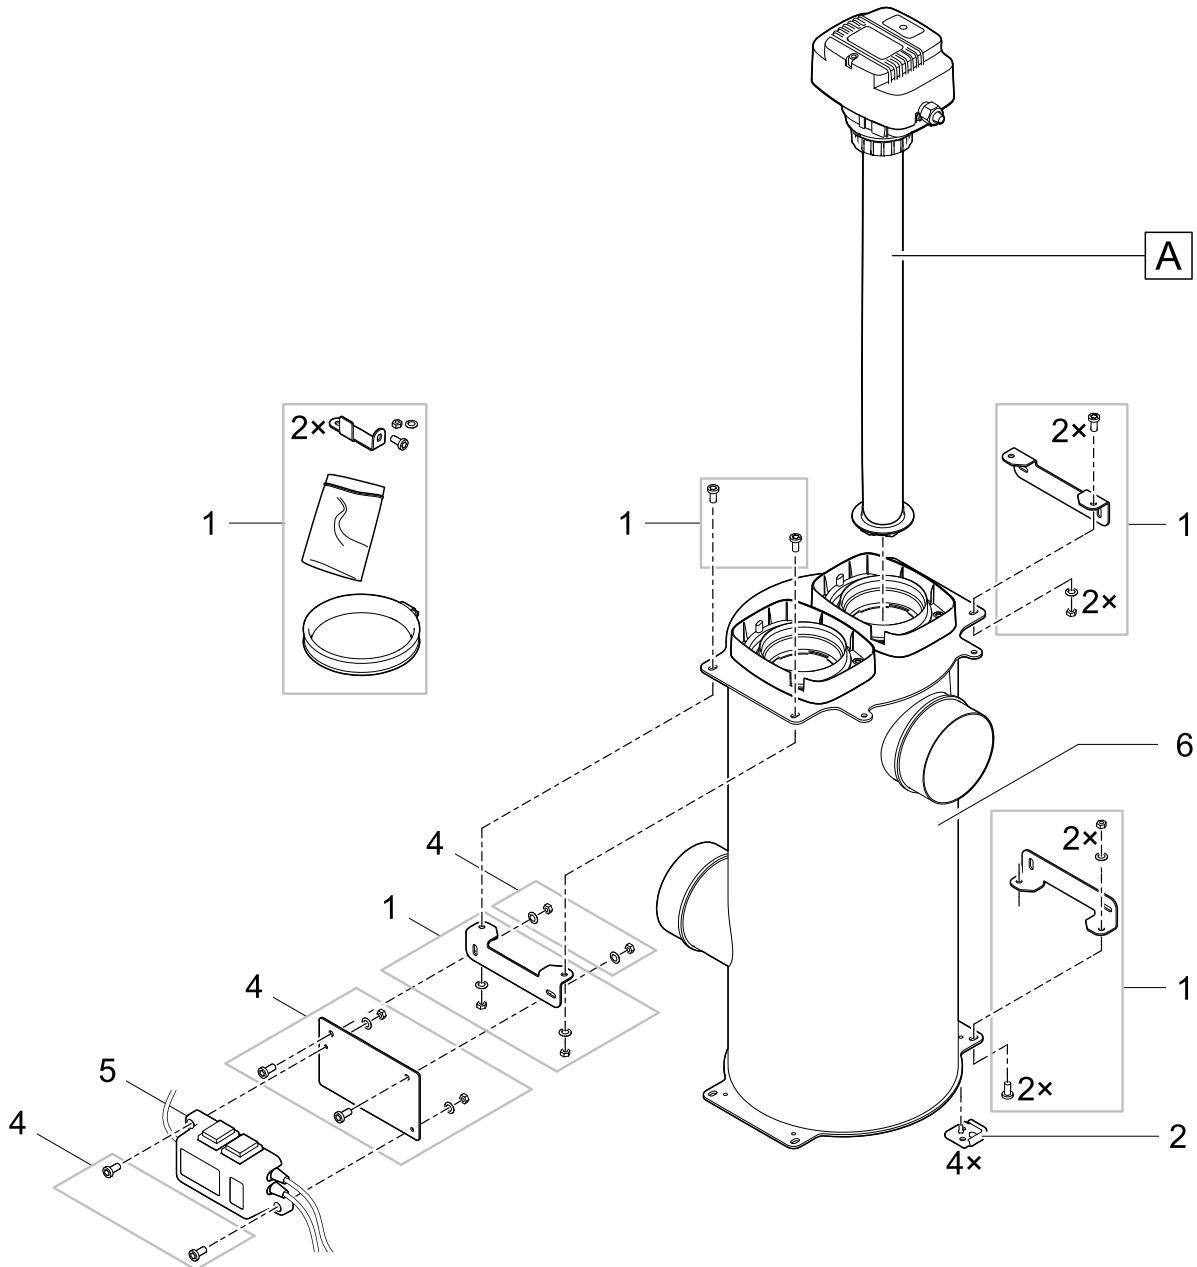

Item no.   Product
73375   Bitron Premium 120 W