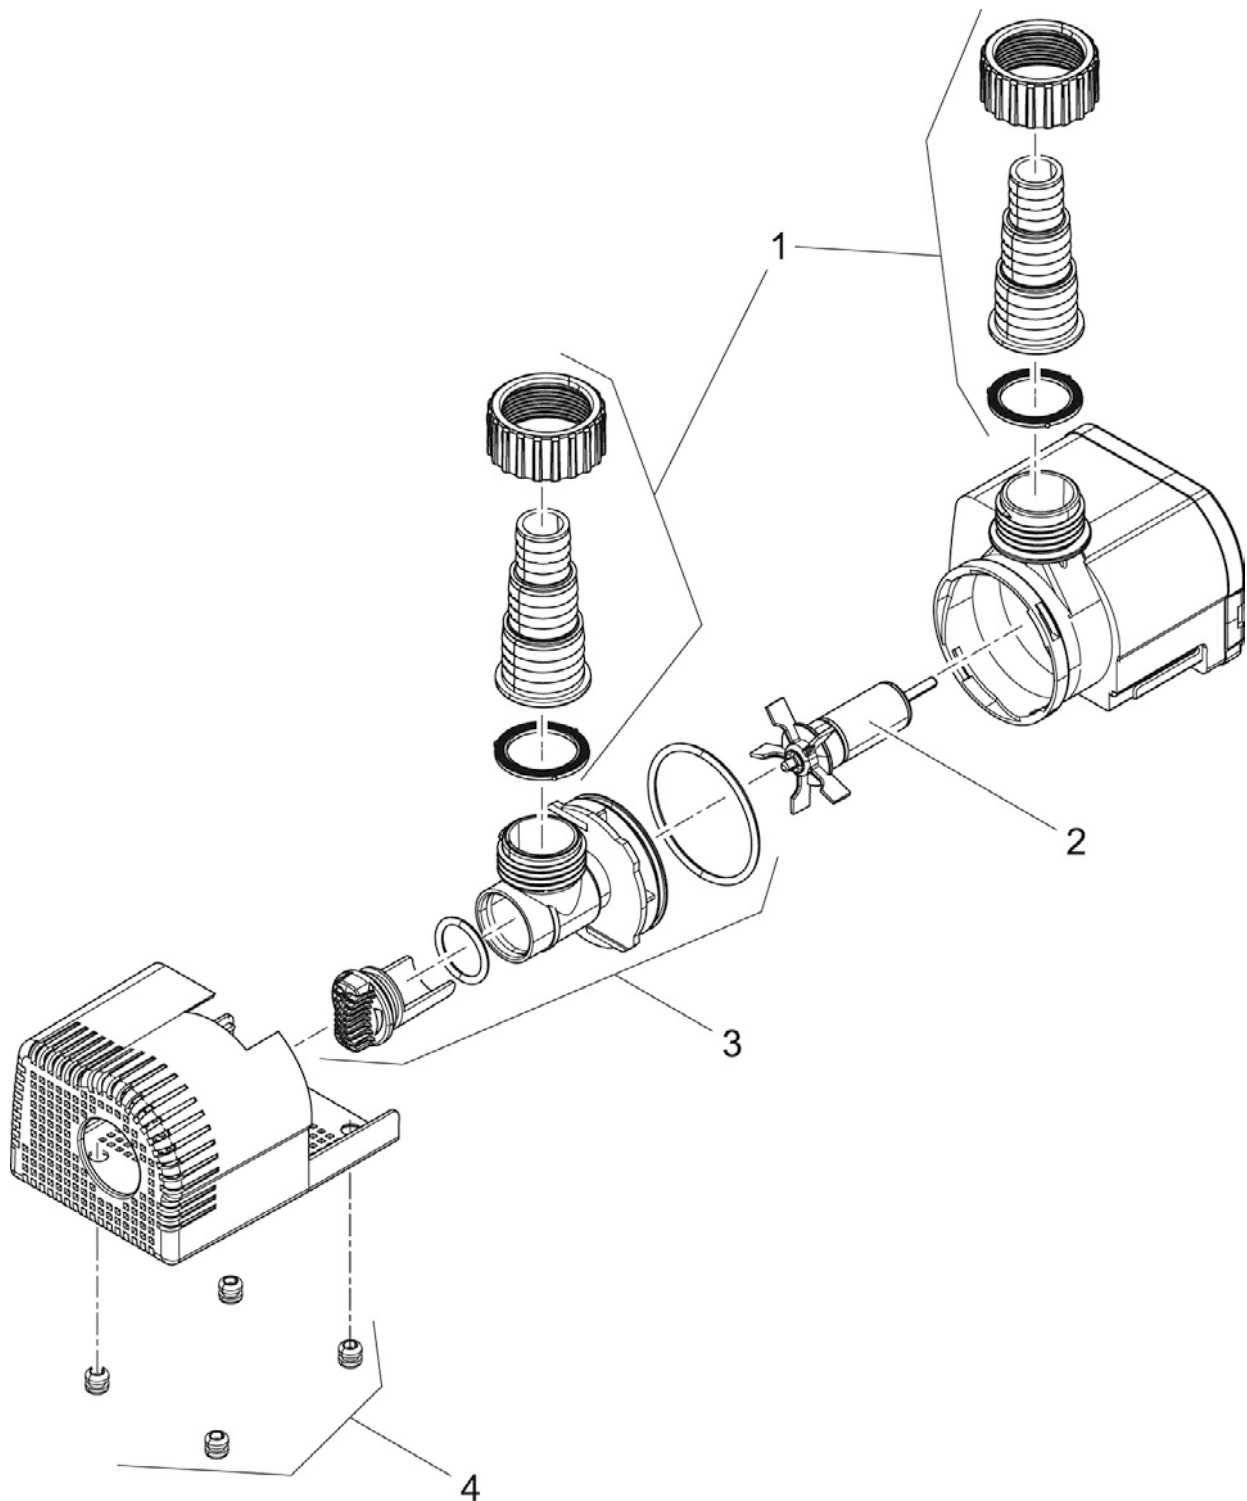

Item no.	Product
36975	Aquarius Universal Classic 600
36950	Aquarius Universal Classic 1000
36951	Aquarius Universal Classic 1500
36953	Aquarius Universal Classic 2000
36977	GB Aquarius Universal Classic 600
36978	GB Aquarius Universal Classic 2000
36980	GB Aquarius Universal Classic 1000
36983	GB Aquarius Universal Classic 1500