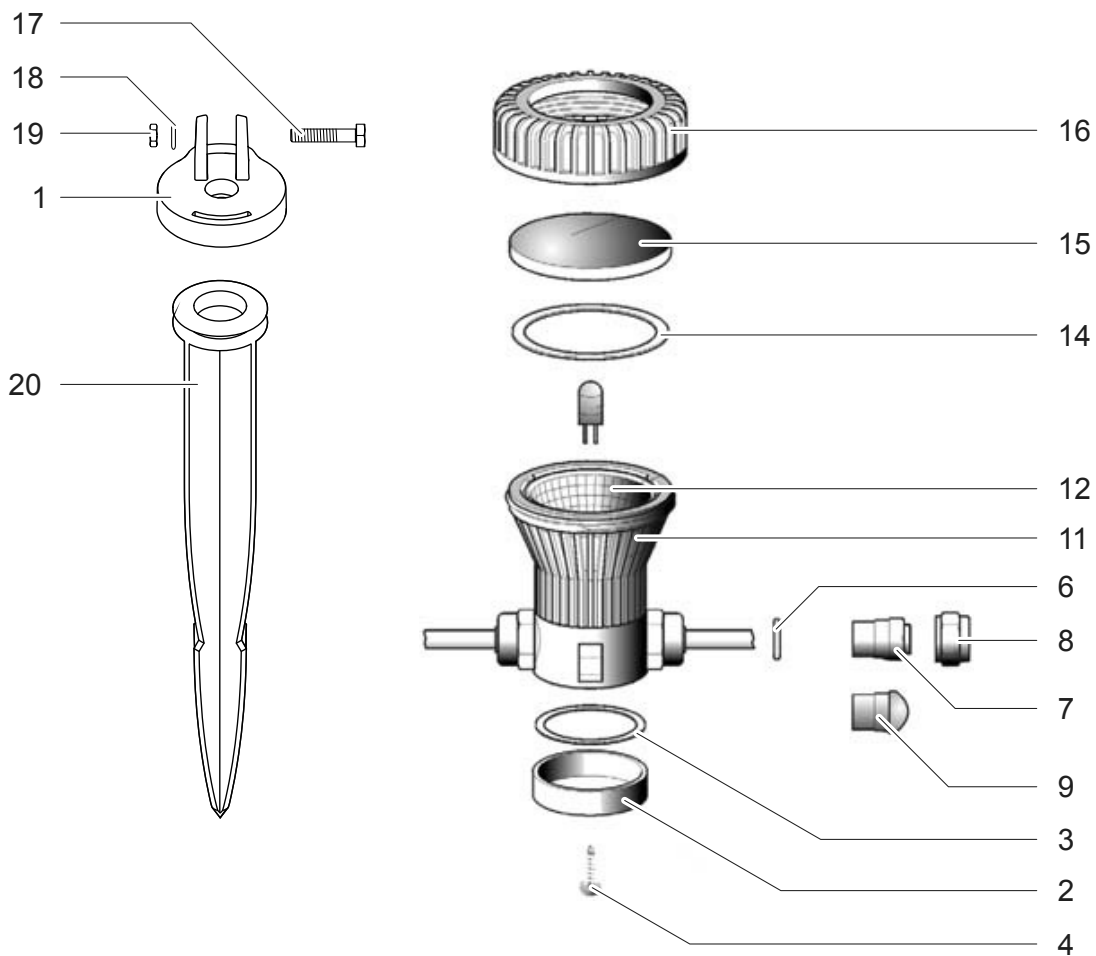

Item no.	Product
54993	LunAqua 2 / 12 V

Pos.	Item no. Product	Product	Item no. Spare part	Spare part	Number
1	54993	LunAqua 2 / 12 V [INT]	34788	Clamp holder LunAqua 2 + 3	1
2	54993	LunAqua 2 / 12 V [INT]	11601	Cover LunAqua 2	1
3	54993	LunAqua 2 / 12 V [INT]	11606	Flat gasket cover LunAqua 2	1
4	54993	LunAqua 2 / 12 V [INT]	11631	TP-screw 1411 KA 50-14	1
6	54993	LunAqua 2 / 12 V [INT]	11162	O-Ring NBR 28 x 2.5 SH70	2
7	54993	LunAqua 2 / 12 V [INT]	11587	Cable seal PG 11 (H05) LunAqua 2	1
	54993	LunAqua 2 / 12 V [INT]	11674	Cable seal PG 11 (H07) LunAqua 2 / 4	1
8	54993	LunAqua 2 / 12 V [INT]	11586	Coupling nut PG 11 LunAqua 2	2
9	54993	LunAqua 2 / 12 V [INT]	11632	Rubber plug PG 11 LunAqua 2	1
11	54993	LunAqua 2 / 12 V [INT]	11610	Housing LunAqua 2	1
12	54993	LunAqua 2 / 12 V [INT]	11644	Reflector LunAqua 2	1
14	54993	LunAqua 2 / 12 V [INT]	11607	Flat gasket upper part LunAqua 2	1
15	54993	LunAqua 2 / 12 V [INT]	17831	Lens LunAqua 2 clear glass D59	1
16	54993	LunAqua 2 / 12 V [INT]	11608	Top LunAqua 2	1
17	54993	LunAqua 2 / 12 V [INT]	5909	Hexagon bolt V2A DIN 933 6 x 30	1
18	54993	LunAqua 2 / 12 V [INT]	6135	Washer 1.4301 DIN 125 6.4	1
19	54993	LunAqua 2 / 12 V [INT]	6105	Hexagon nut V2A DIN 934 M6	1
20	54993	LunAqua 2 / 12 V [INT]	20284	Spike	1