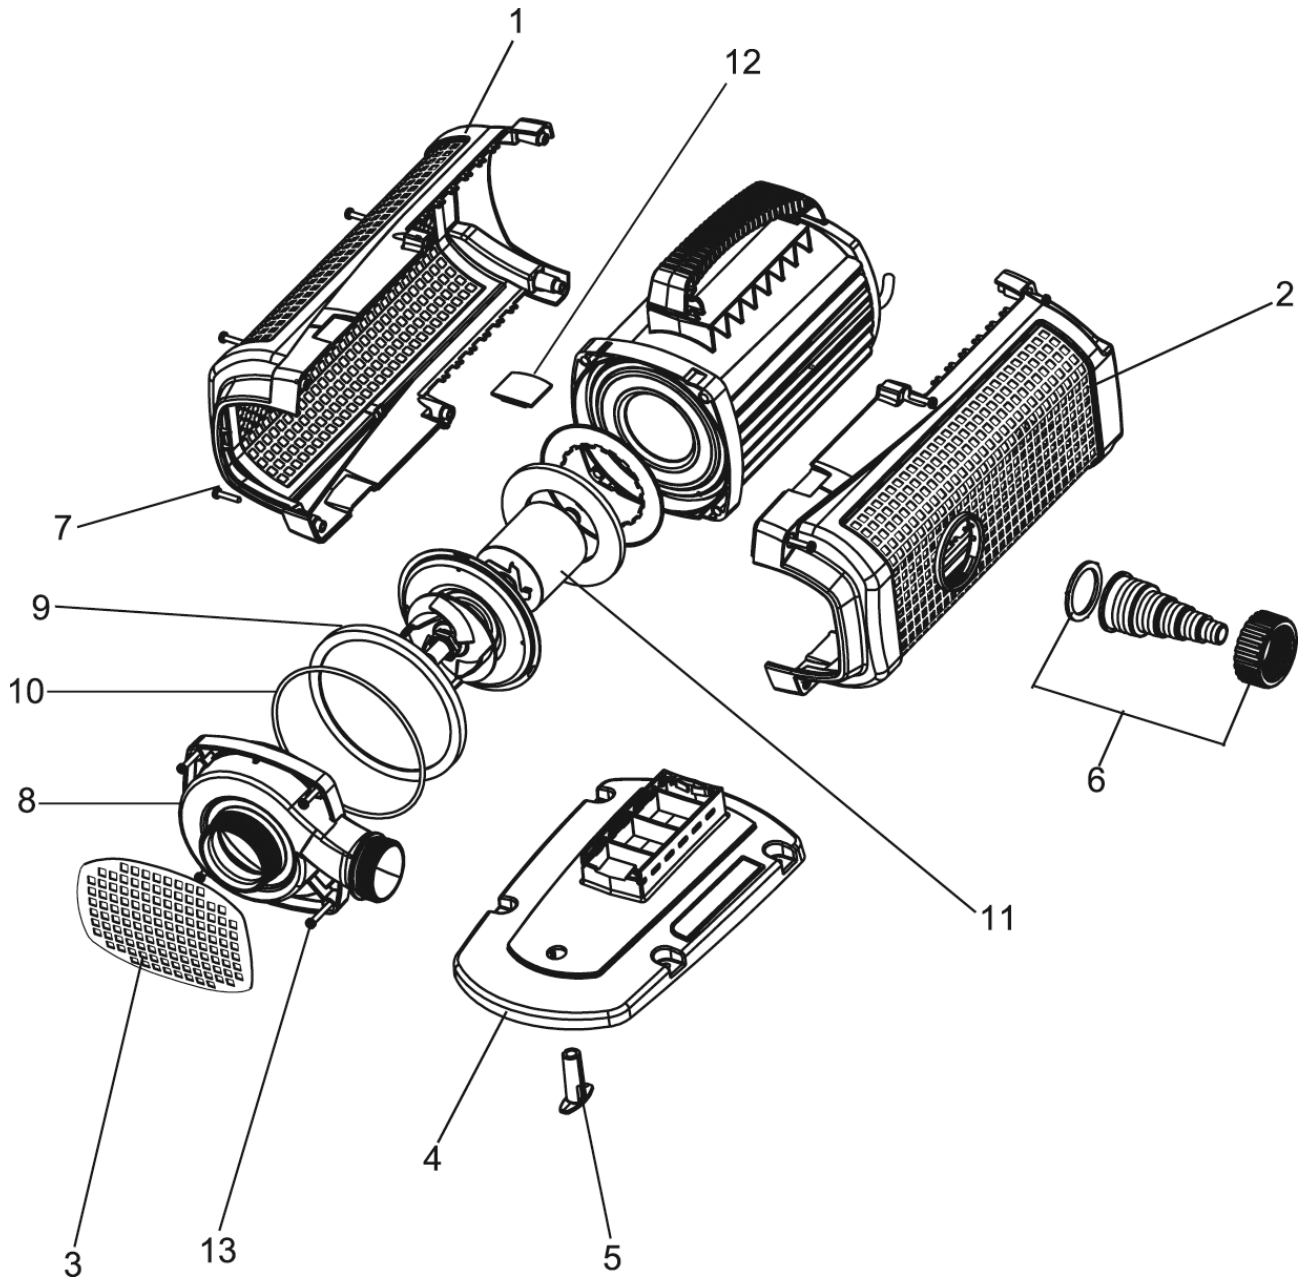

Item no.	Product
56873	AquaMax Expert 20000
56874	AquaMax Expert 30000
56875	AquaMax Expert 40000