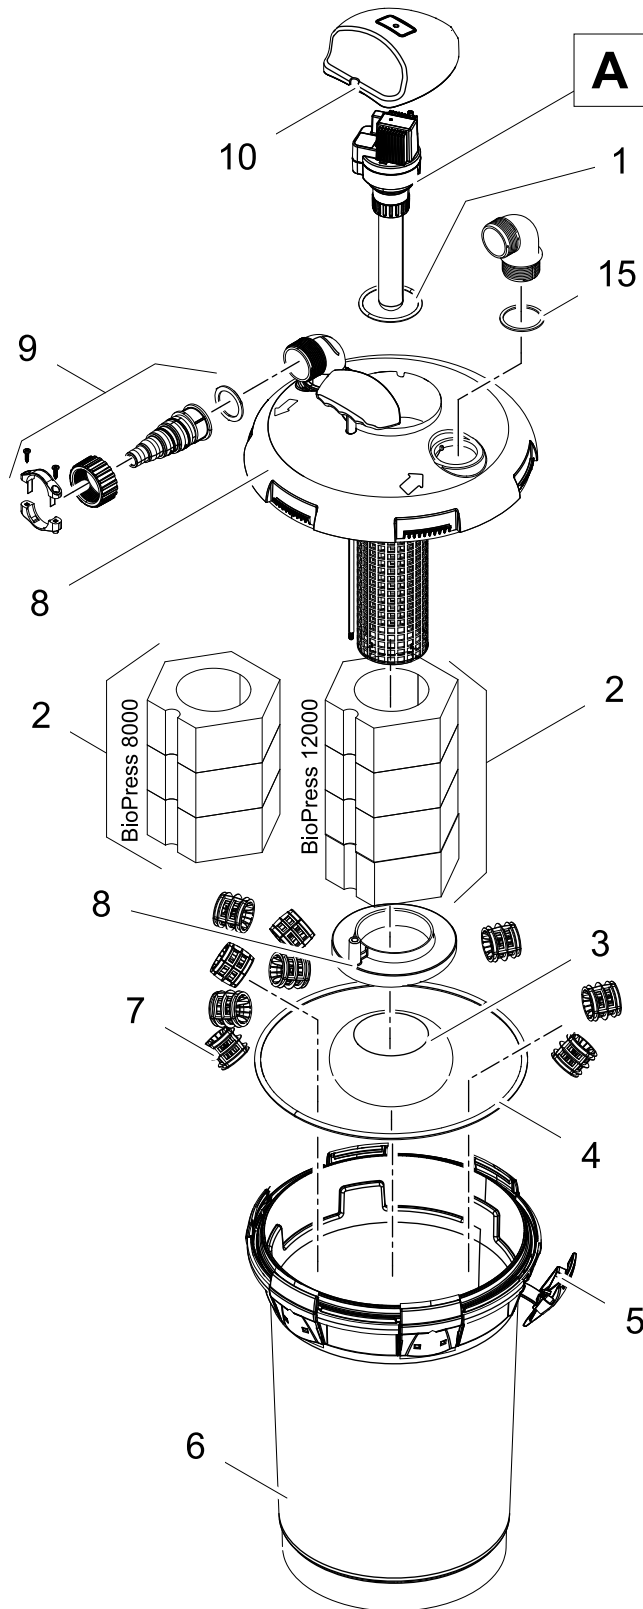

Item no.	Product
57385	BioPress Set 8000
57386	BioPress Set 12000