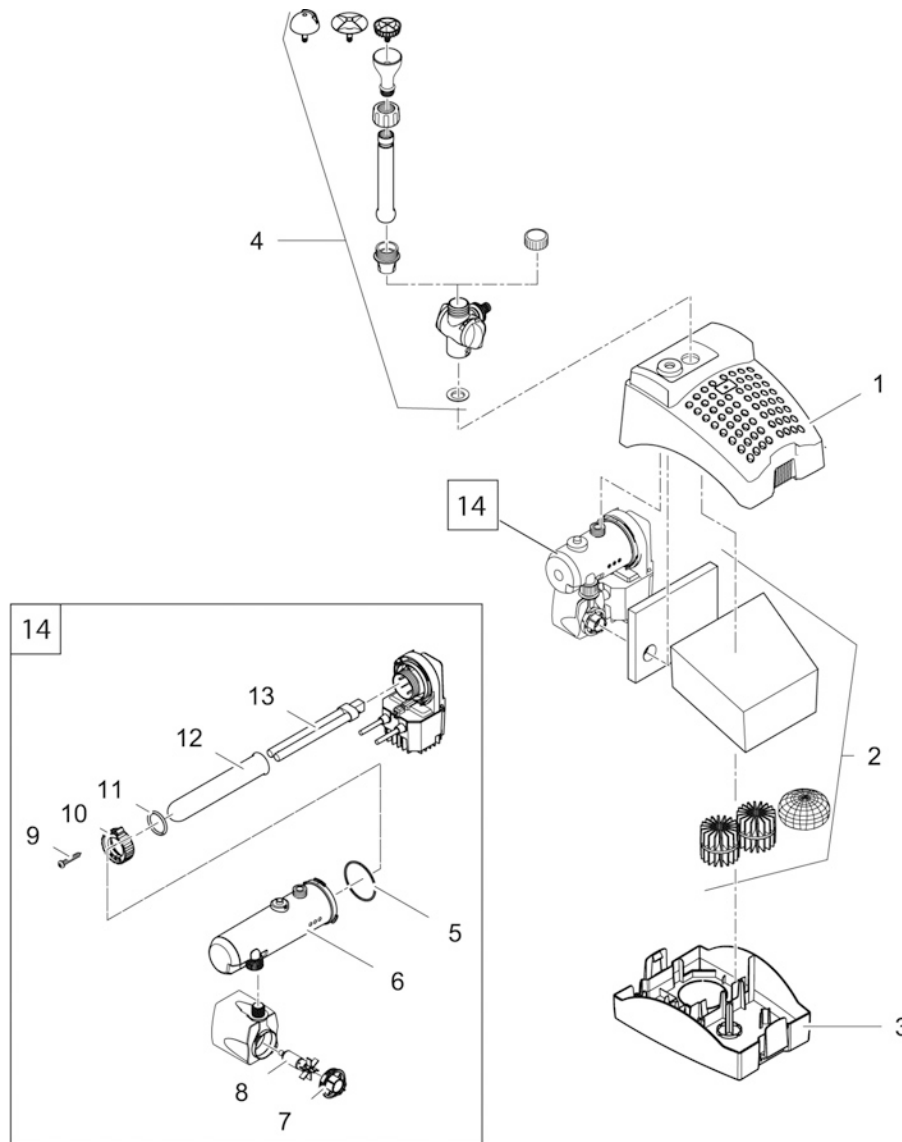

Item no.   Product
50446   Filtral UVC 2500

Pos.	Item no. Product	Product	Item no. Spare part	Spare part	Number
1	50446	Filtral UVC 2500 [INT]	14041	ASM filter top Filtral UVC 2500	1
2	50446	Filtral UVC 2500 [INT]	13705	Replacement filter set UVC 2500-3000	1
3	50446	Filtral UVC 2500 [INT]	13623	Base UVC 2500-3000	1
4	50446	Filtral UVC 2500 [INT]	13643	Additional pack Filtral 2500	1
5	50446	Filtral UVC 2500 [INT]	73490	O-Ring NBR 61,6 x 2,62 SH70 A greased	1
6	50446	Filtral UVC 2500 [INT]	13965	Spare water housing UVC 2500-3000	1
7	50446	Filtral UVC 2500 [INT]	35762	ASM pump housing ASE 1000	1
8	50446	Filtral UVC 2500 [INT]	28351	Spare rotor cpl. ASE 1000 magnetized	1
9	50446	Filtral UVC 2500 [INT]	27891	Oval head screw CH-V2A DIN 7981 3.5 x 22	1
10	50446	Filtral UVC 2500 [INT]	12049	Clamp screw UVC 7/9/11W	1
11	50446	Filtral UVC 2500 [INT]	73481	O-Ring Viton 32 x 4 SH70 greased	1
12	50446	Filtral UVC 2500 [INT]	14193	Quartz glass D33 x 100.9 with rim	1
13	50446	Filtral UVC 2500 [INT]	57111	Replacement bulb UVC 7 W	1
14	50446	Filtral UVC 2500 [INT]	13966	Spare UVC/pump UVC 2500-3000	1