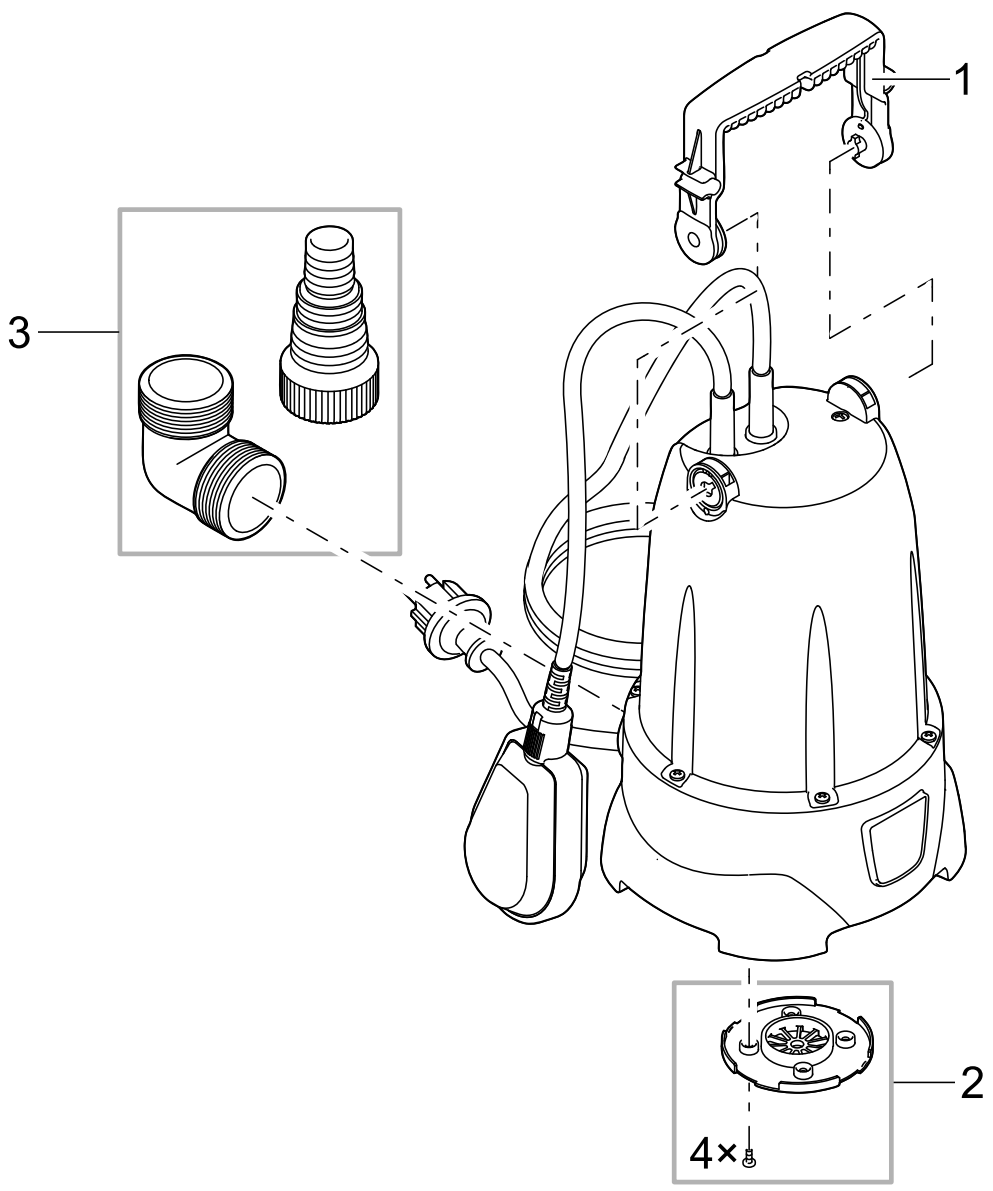

Item no.   Product
47746   ProMax ClearDrain 6000

Pos.	Item no. Product	Product	Item no. Spare part	Spare part	Number
1	47746	ProMax ClearDrain 6000 [INT]	48345	Spare part handle Drain 6000	1
2	47746	ProMax ClearDrain 6000 [INT]	44586	Filter plate ClearDrain	1
3	47746	ProMax ClearDrain 6000 [INT]	48344	Adapter set Drain 1 1/4" elbow	1