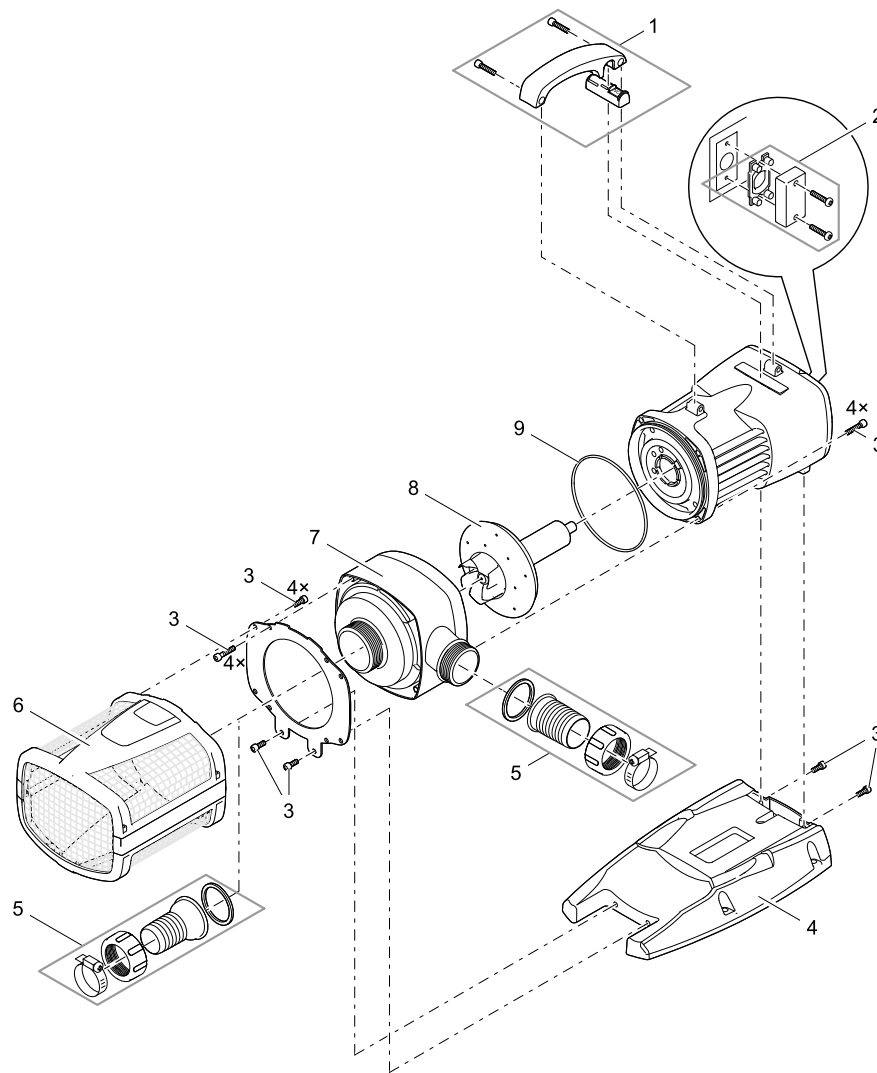

Item no.	Product
54614	AquaMax Eco Expert 36000
54615	AquaMax Eco Expert 44000

Pos.	Item no. Product	Product	Item no. Spare part	Spare part	Number
1	54614	AquaMax Eco Expert 36000 [INT]	40510	Spare handle with switch set	1
	54615	AquaMax Eco Expert 44000 [INT]			
2	54614	AquaMax Eco Expert 36000 [INT]	40509	ASM gland seal with gasket set	1
	54615	AquaMax Eco Expert 44000 [INT]			
3	54614	AquaMax Eco Expert 36000 [INT]	40511	Spare screws set	1
	54615	AquaMax Eco Expert 44000 [INT]			
4	54614	AquaMax Eco Expert 36000 [INT]	49998	Base EC2 Maxi XL	1
	54615	AquaMax Eco Expert 44000 [INT]			
5	54614	AquaMax Eco Expert 36000 [INT]	35359	Connection kit Aquamax Expert	1
	54615	AquaMax Eco Expert 44000 [INT]			
6	54614	AquaMax Eco Expert 36000 [INT]	49997	ASM filter housing AquaMax Expert 44000	1
	54615	AquaMax Eco Expert 44000 [INT]			
7	54614	AquaMax Eco Expert 36000 [INT]	49996	ASM pump housing Aquarius/AquaMax 36000	1
	54615	AquaMax Eco Expert 44000 [INT]	50190	ASM pump housing Aquarius/AquaMax 44000	1
8	54614	AquaMax Eco Expert 36000 [INT]	36087	Spare rotor AquaMax Eco Expert 36/44000	1
	54615	AquaMax Eco Expert 44000 [INT]			
9	54614	AquaMax Eco Expert 36000 [INT]	32972	O-Ring NBR 127 x 4.0 SH70	1
	54615	AquaMax Eco Expert 44000 [INT]