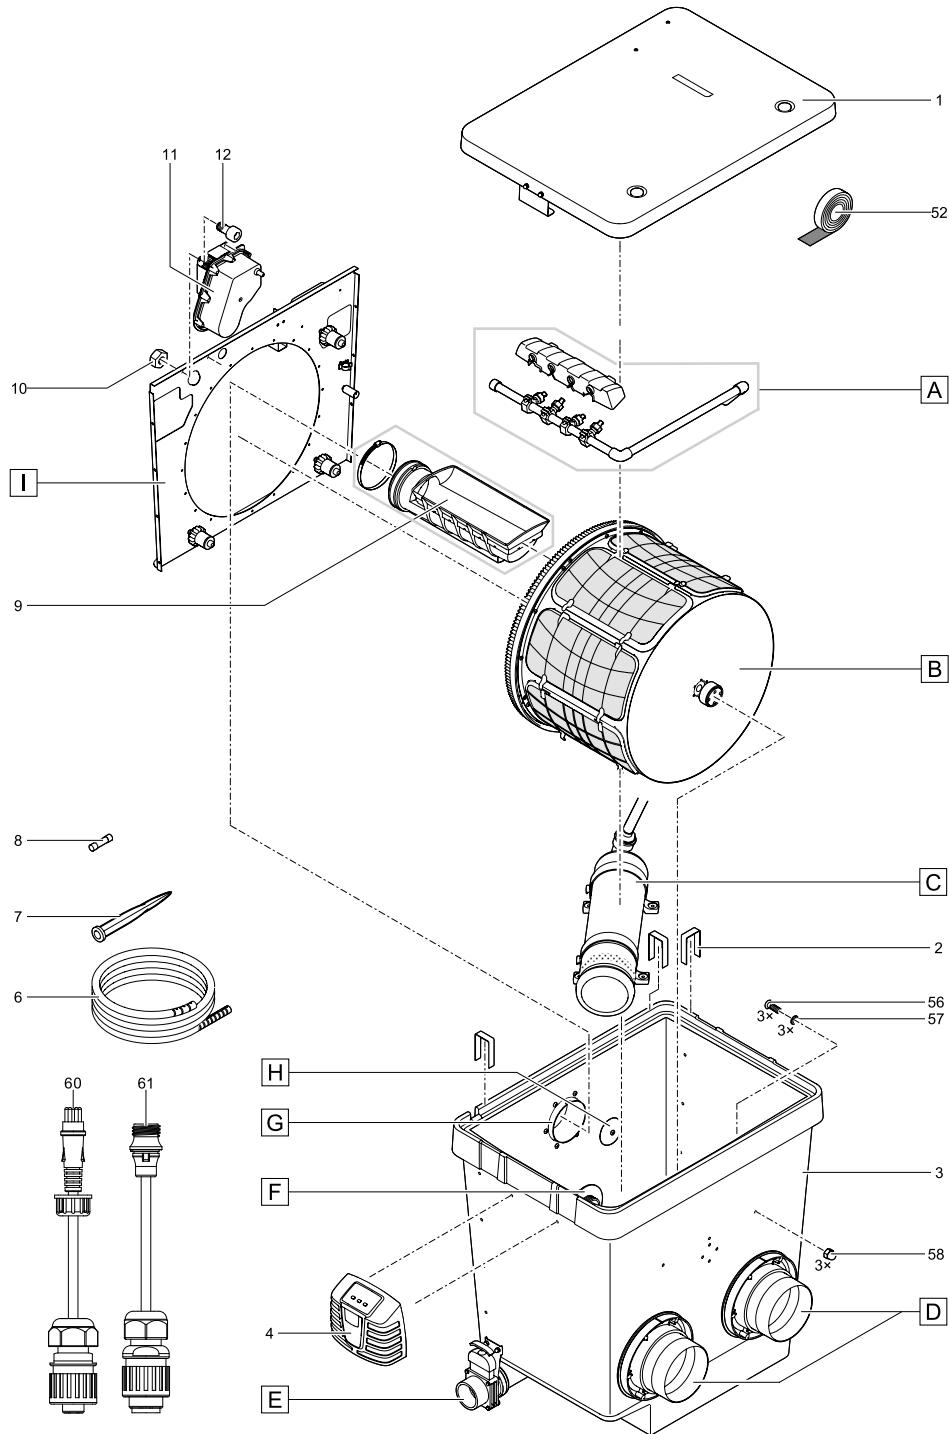

Item no.	Product
50773	ProfiClear Premium drum filter pump-fed
50774	GB ProfiClear Premium drum filter pump-fed