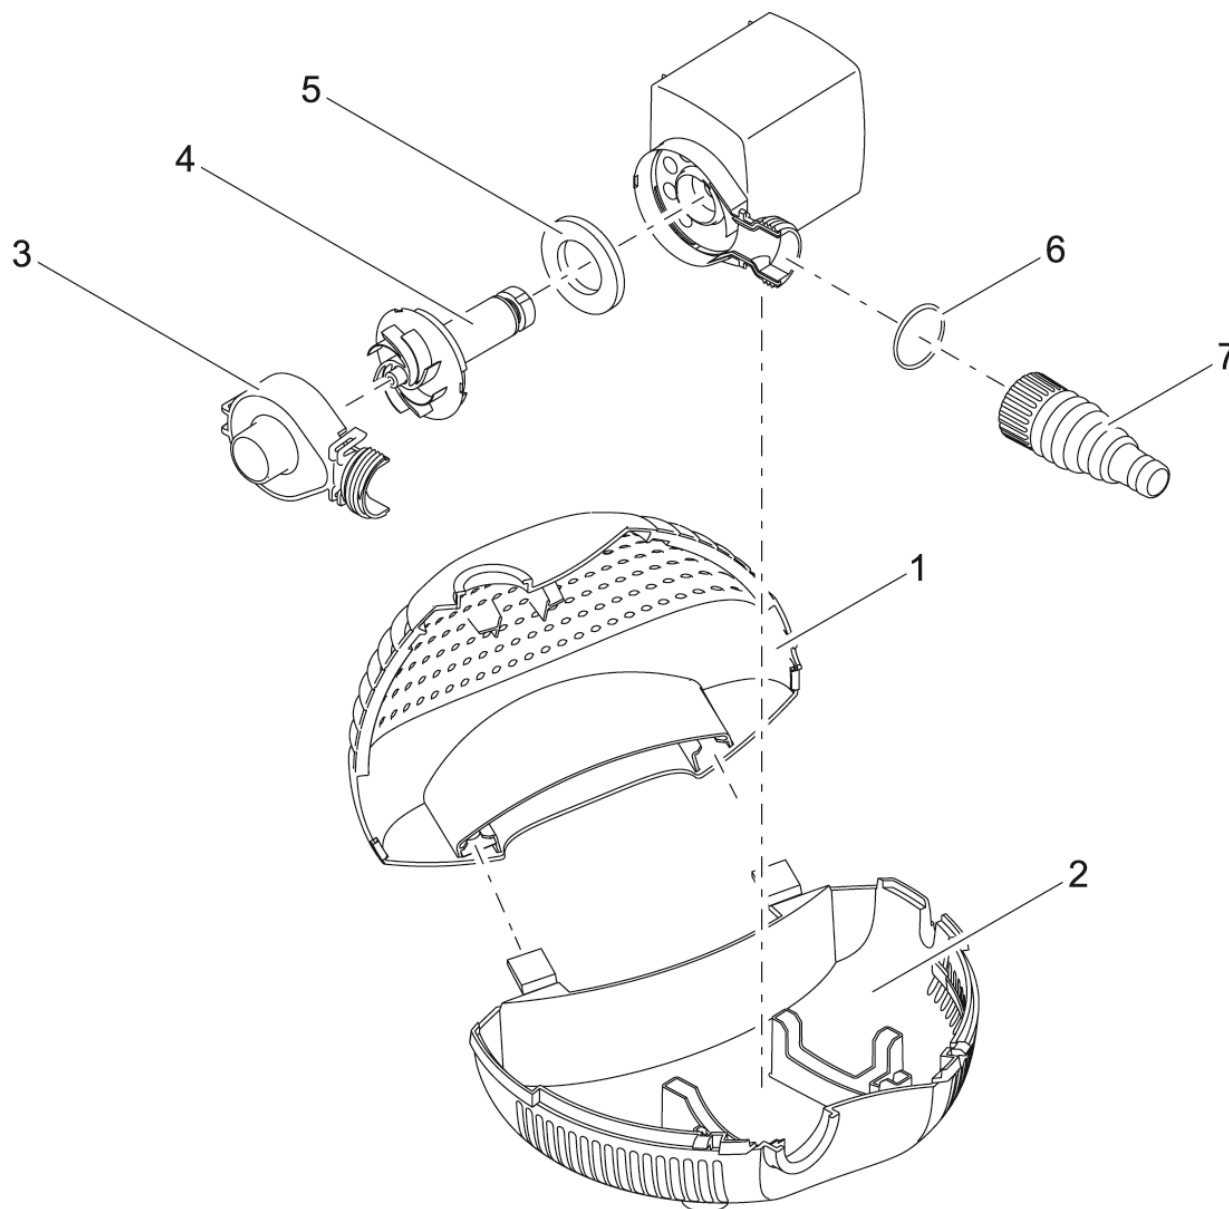

Item no.   Product
57380   AquaMax 2000

Pos.	Item no. Product	Product	Item no. Spare part	Spare part	Number
1	57380	AquaMax 2000 [INT]	35719	Top housing AquaMax 2000	1
2	57380	AquaMax 2000 [INT]	34507	Filter housing base AquaMax 2000	1
3	57380	AquaMax 2000 [INT]	34509	Pump housing AquaMax 2000	1
4	57380	AquaMax 2000 [INT]	34605	Spare rotor AquaMax 2000	1
5	57380	AquaMax 2000 [INT]	24691	Filter foam blue PPI 80 AquaMax 2000	1
6	57380	AquaMax 2000 [INT]	22298	O-Ring NBR 27 x 2.5 SH70 black	1
7	57380	AquaMax 2000 [INT]	23642	Stepped hose tail with bush cpl. G1	1