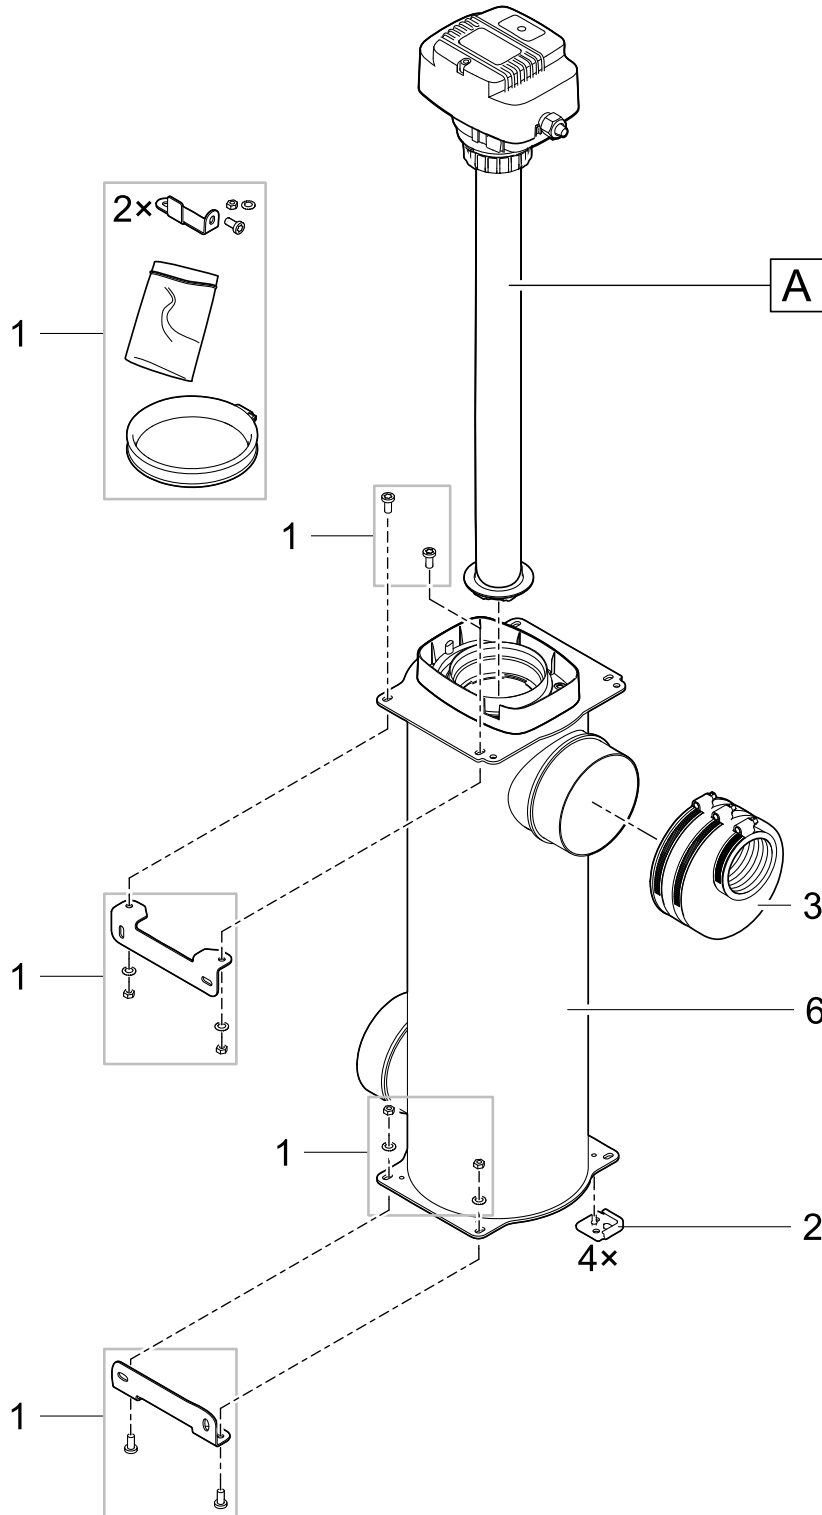

Item no. 73374
Product Bitron Premium 60 W