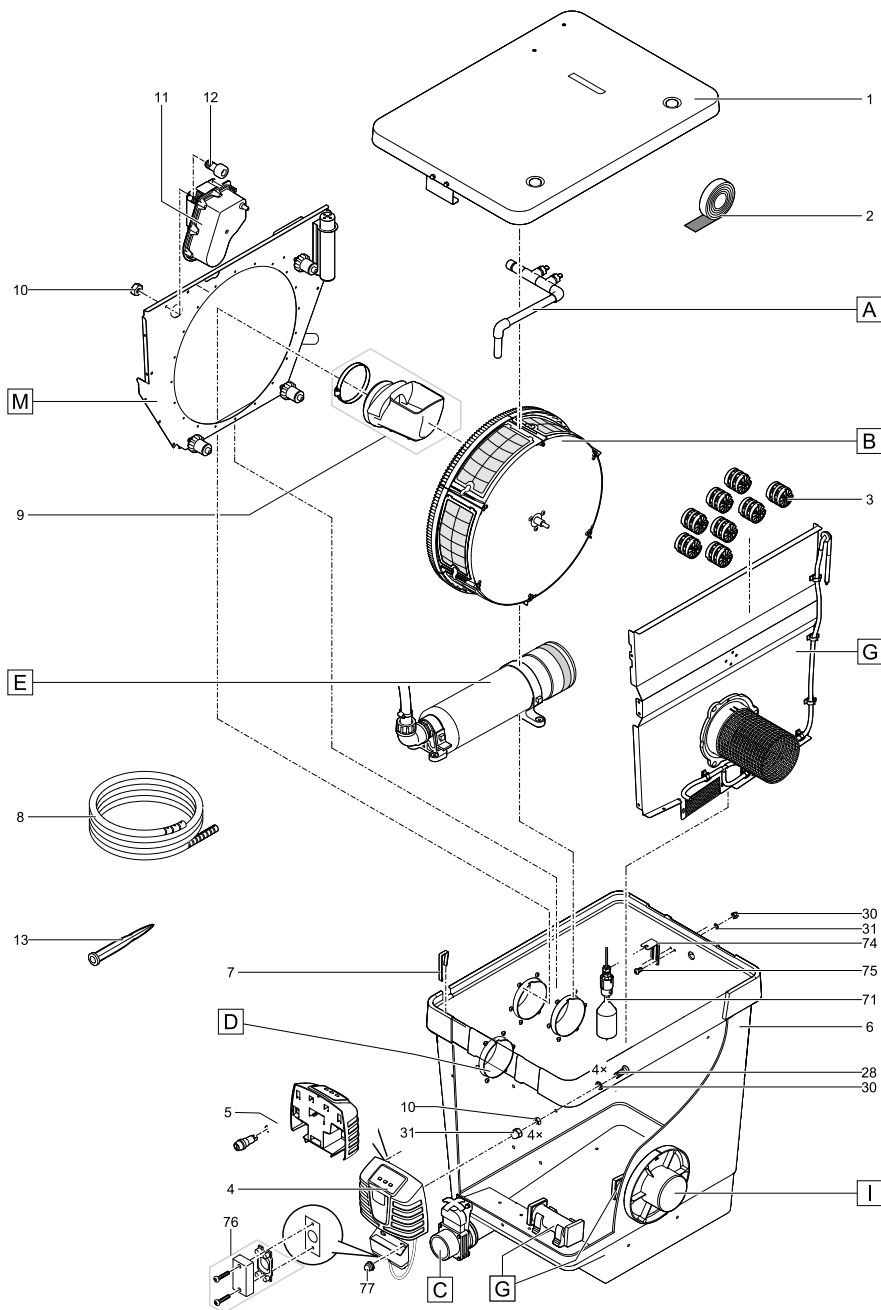

Item no.	Product
47010	ProfiClear Premium Compact-M gravity EGC
42910	ProfiClear Premium Compact gravity
47011	GB ProfiClear Premium Compact-M gravity EGC
42912	GB ProfiClear Premium Compact gravity