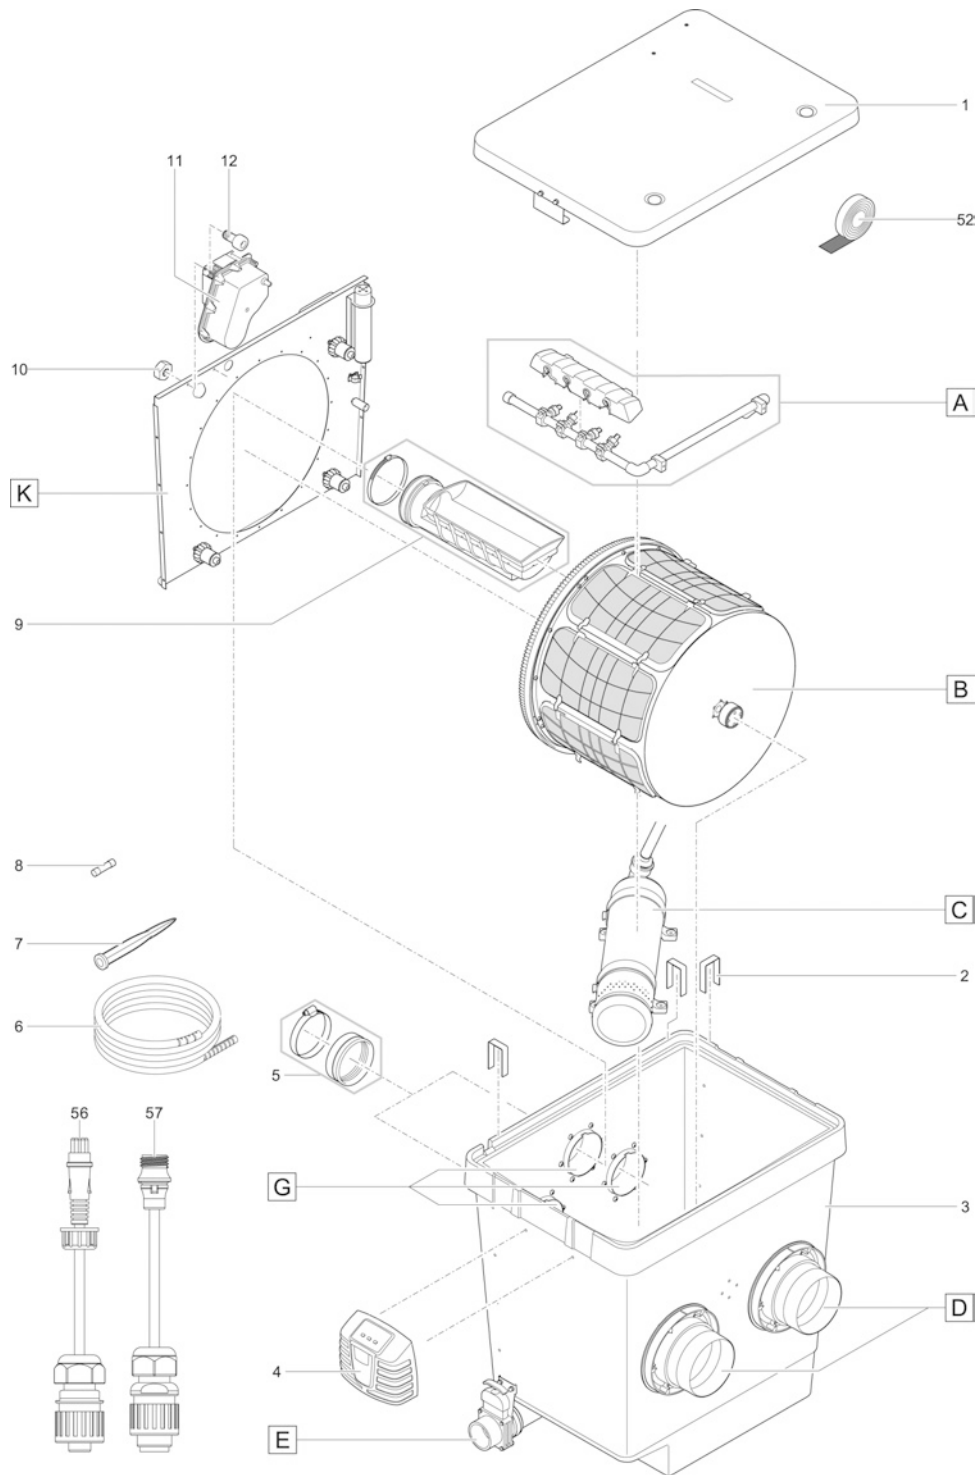

Item no.	Product
50775	ProfiClear Premium drum filter gravity
56774	ProfiClear Premium drum filter gravity
56775	GB ProfiClear Premium drum filter gravity
50776	GB ProfiClear Premium drum filter gravity