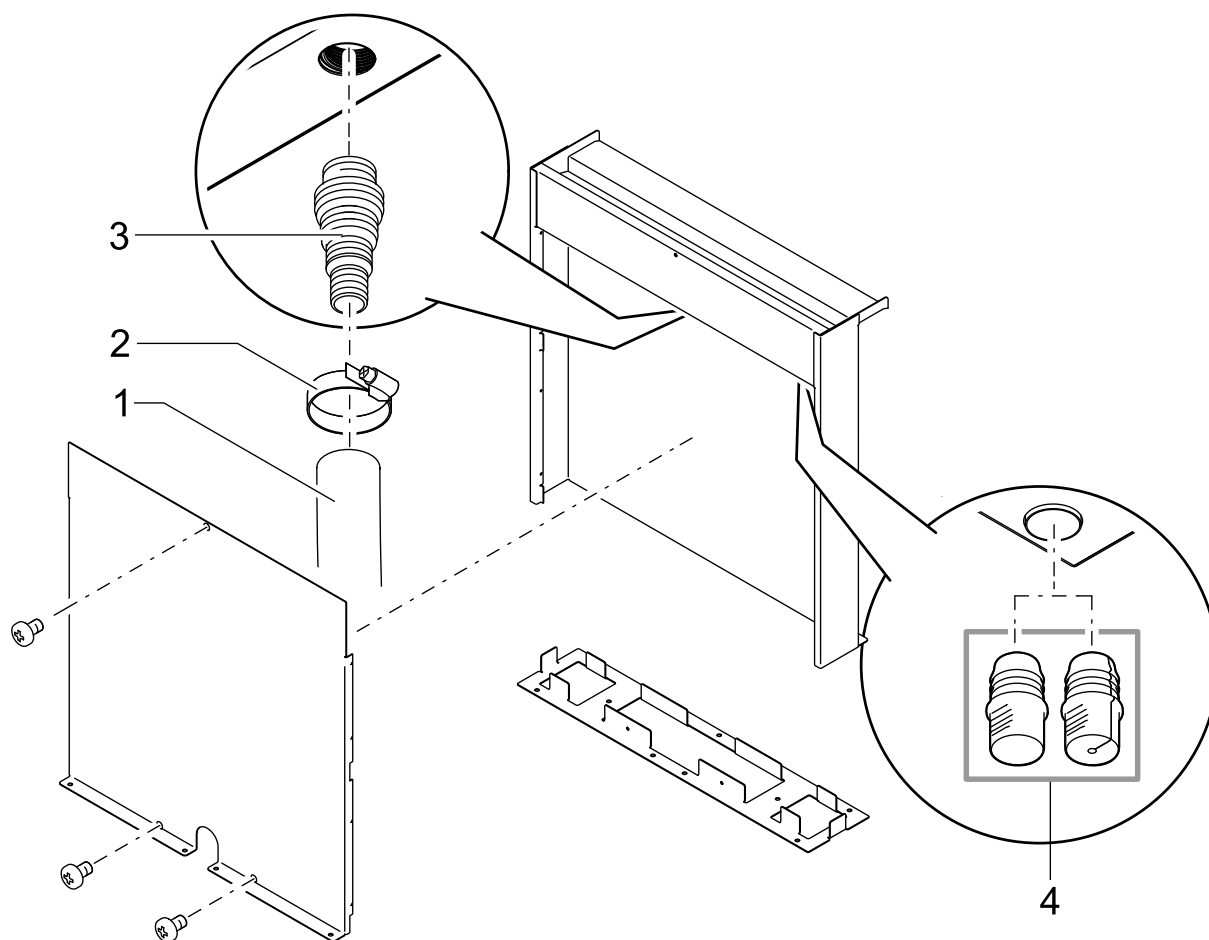

Item no.	Product
50704	Waterfall 30
50585	Waterfall 60
50706	Waterfall 90
50584	Waterfall Set 30
51163	Waterfall Set 60 Solo

Pos.	Item no. Product	Product	Item no. Spare part	Spare part	Number
1	50584	Waterfall Set 30 [INT]	10714	Outlet hose cut 3/4" x 3 m	1
2	50585	Waterfall 60 [INT]	11818	Hose clamp 20 - 32 mm	1
	50584	Waterfall Set 30 [INT]			
	51163	Waterfall Set 60 Solo [INT]			
3	50704	Waterfall 30 [INT]	15737	Spare part set Waterfall	1
	50585	Waterfall 60 [INT]			
	50706	Waterfall 90 [INT]	16757	Spare part set Waterfall 90	1
	50584	Waterfall Set 30 [INT]	15737	Spare part set Waterfall	1
	51163	Waterfall Set 60 Solo [INT]			