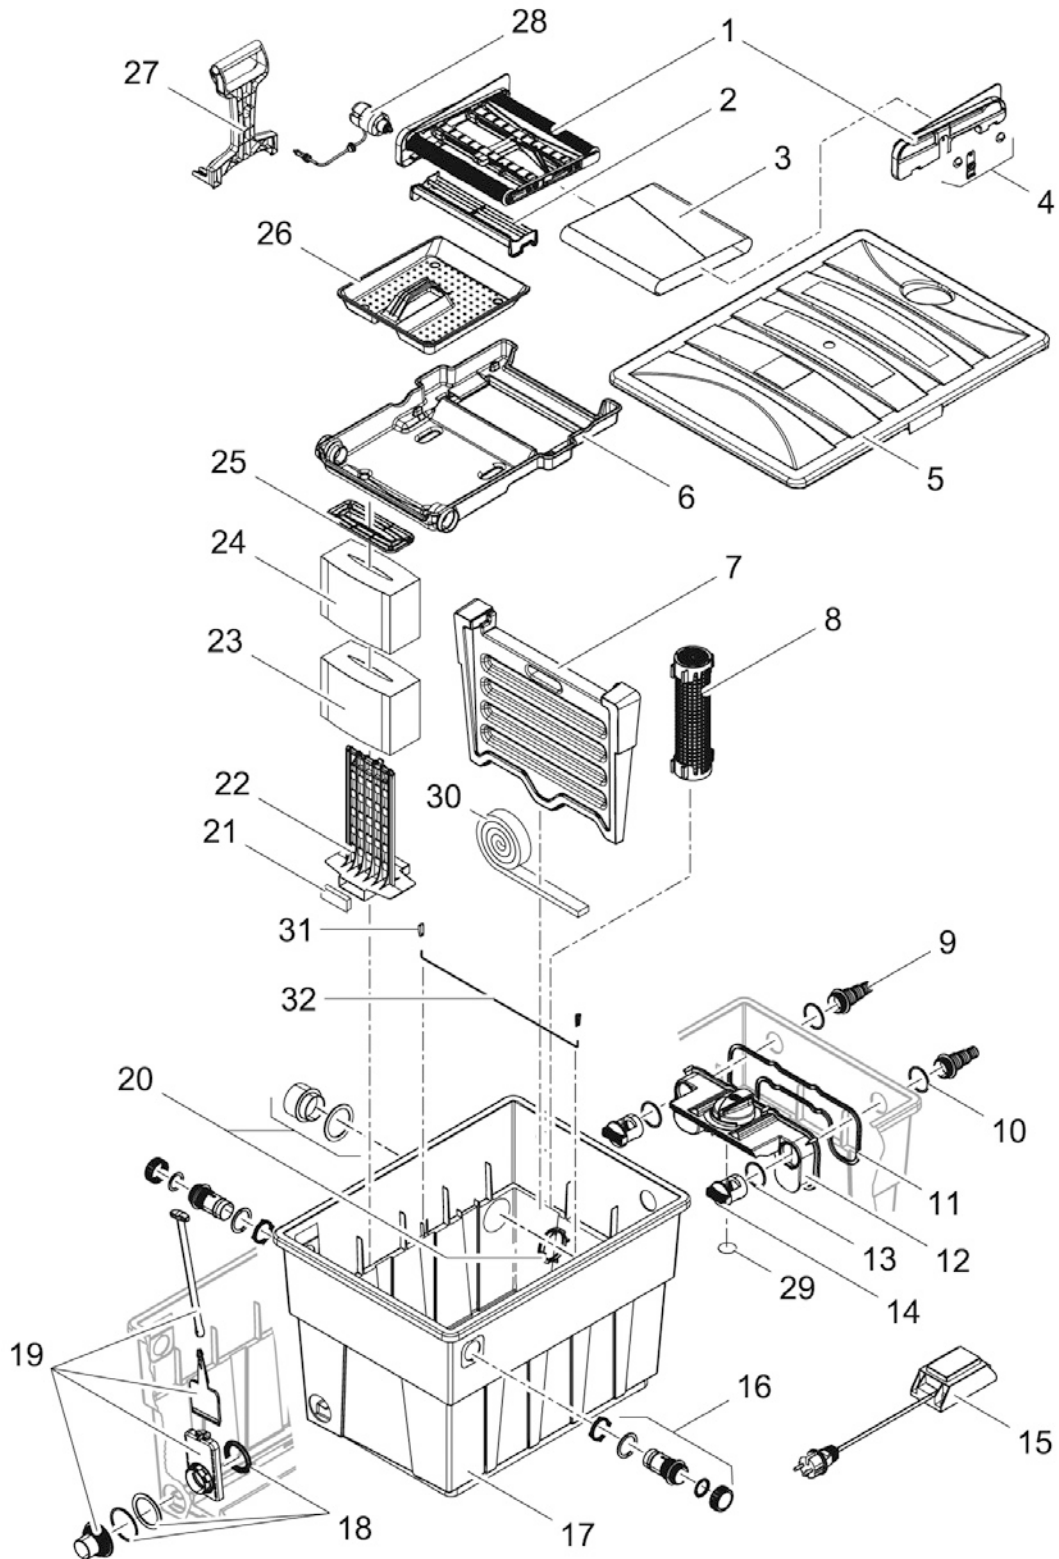

Item no.	Product
57127	BioTec ScreenMatic 12
57128	BioTec ScreenMatic 18
57213	GB BioTec ScreenMatic 12
57214	GB BioTec ScreenMatic 18