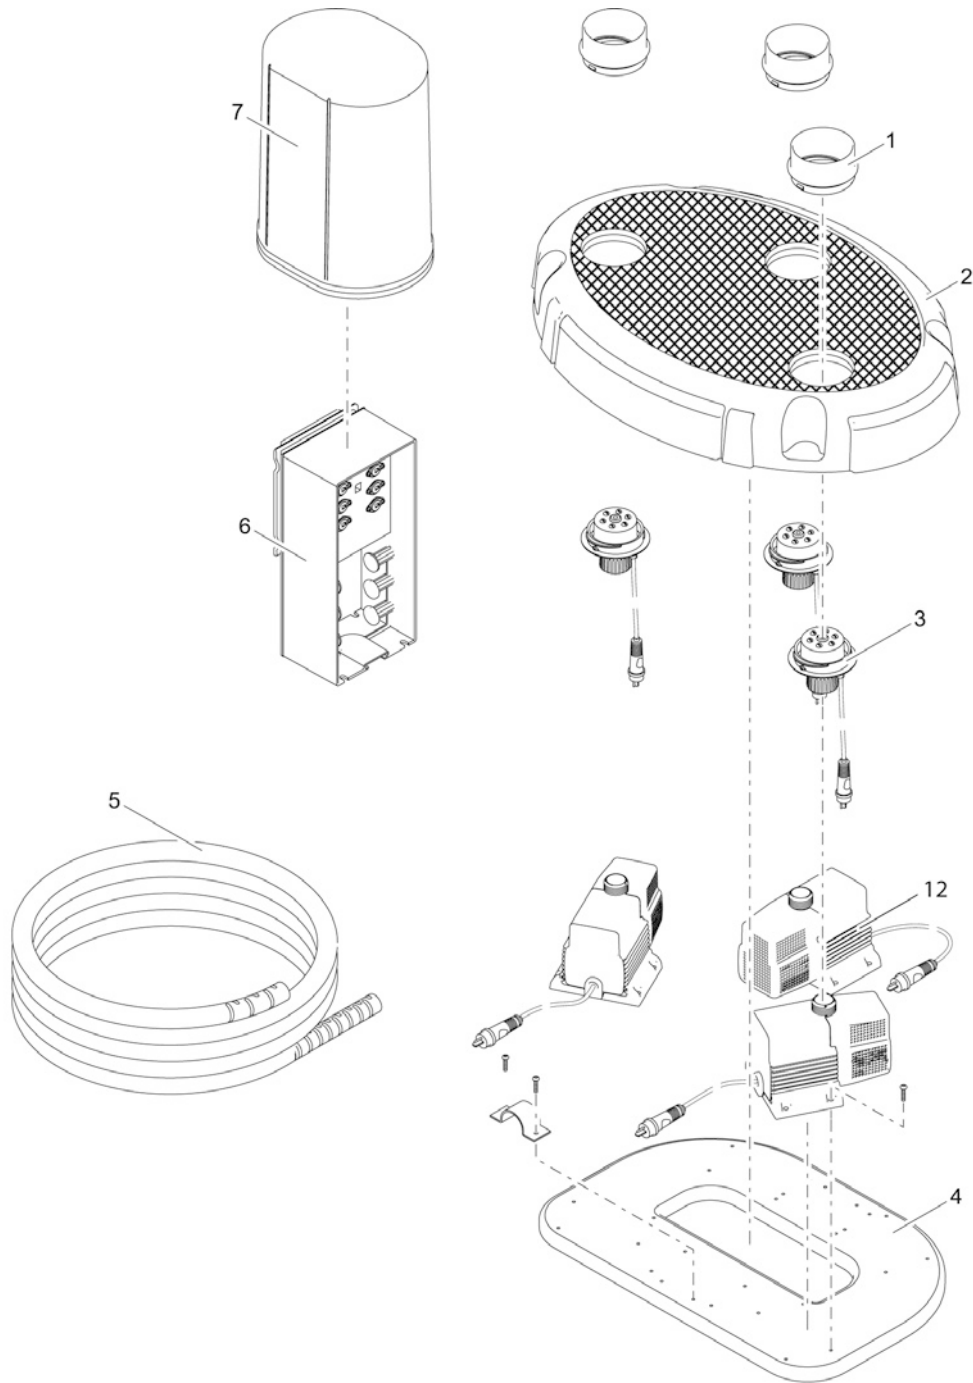

Item no.	Product
50240	Water Trio