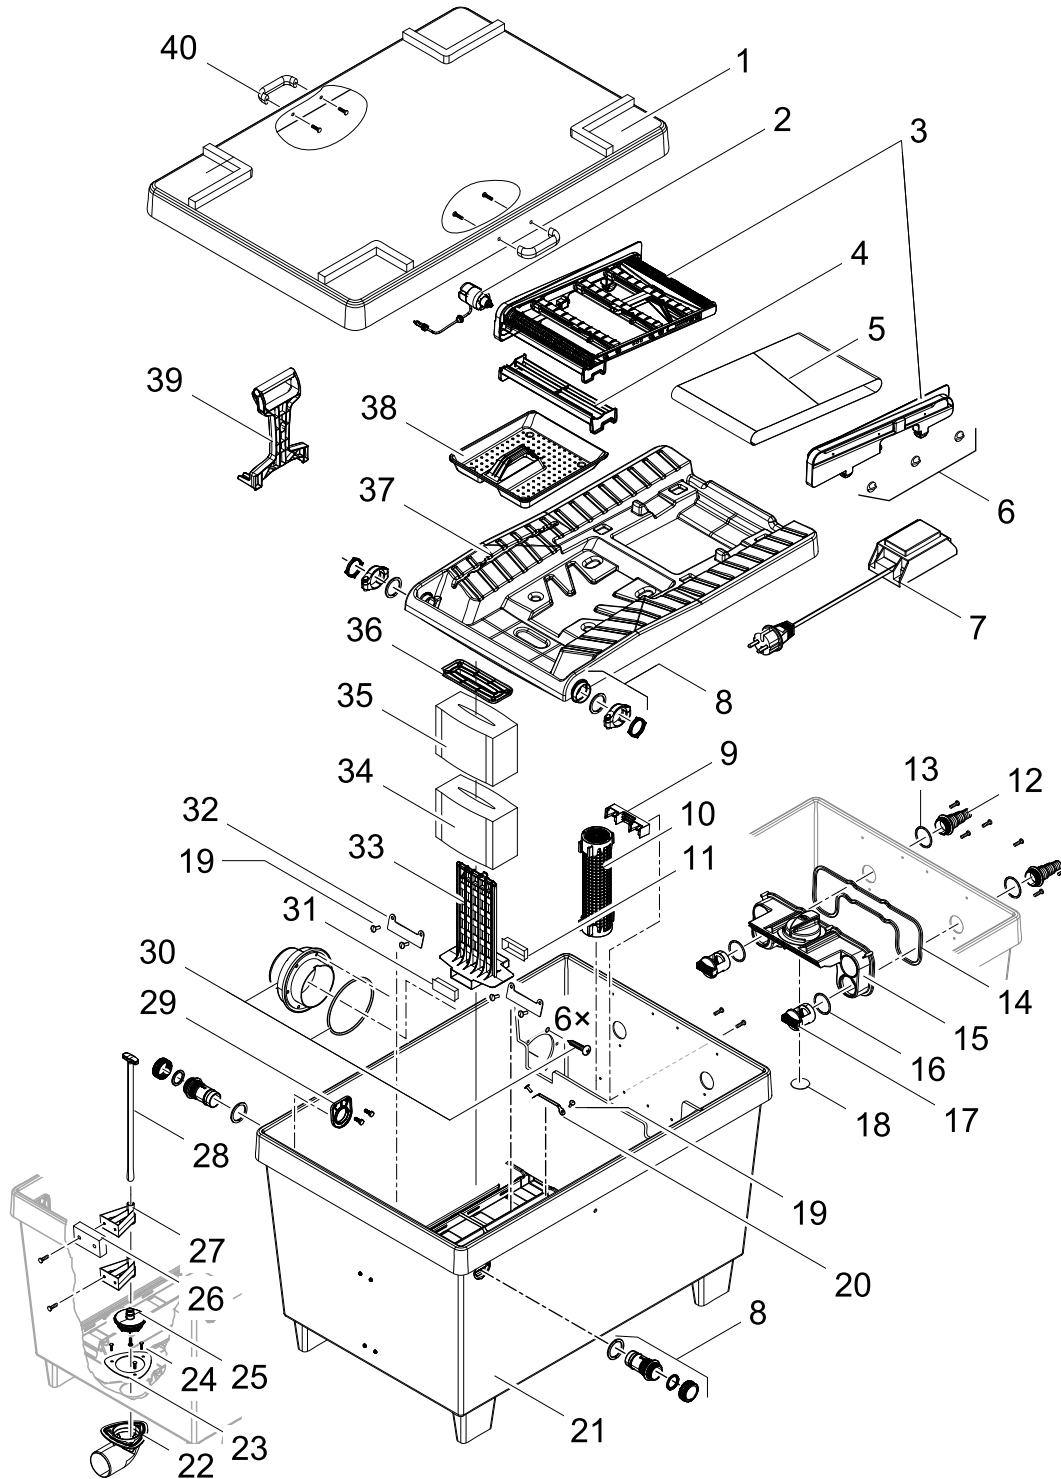

Item no.	Product
51259	BioTec ScreenMatic 36
51264	GB BioTec ScreenMatic 36