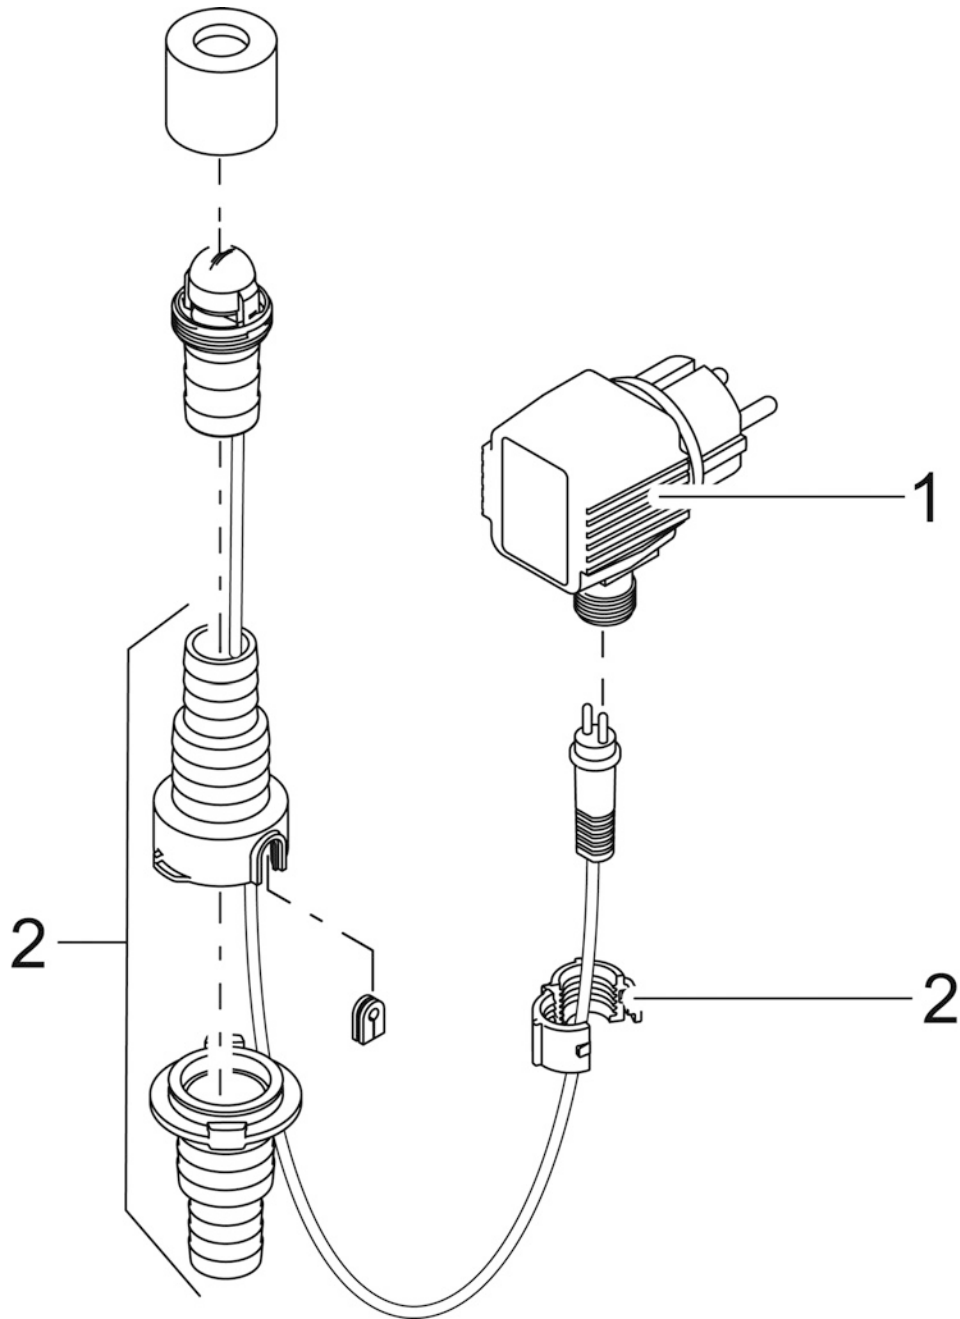

Item no.	Product
50114	LunaLed 6s
50115	LunaLed 9s

Pos.	Item no. Product	Product	Item no. Spare part	Spare part	Number
1	50114	LunaLed 6s [INT]	11252	Transformer DE-02-12DW 35/9 R	1
	50115	LunaLed 9s [INT]			
2	50114	LunaLed 6s [INT]	11908	ASM cable outlet LunaLed	1
	50115	LunaLed 9s [INT]			