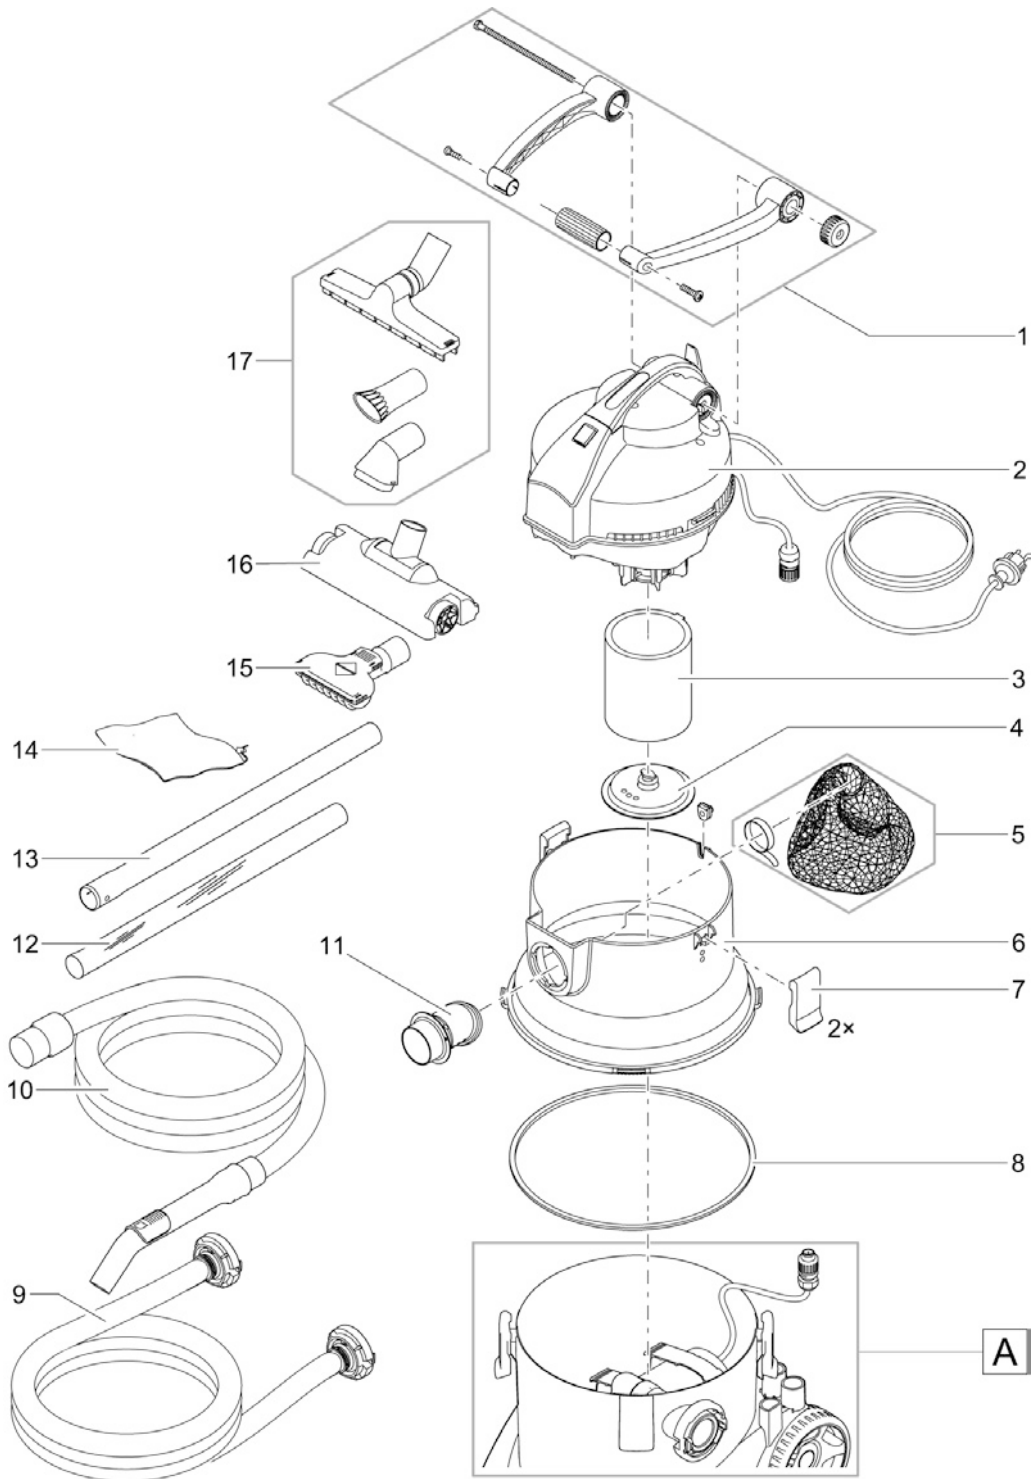

Item no.	Product
41982	PondoVac 5
41983	GB PondoVac 5