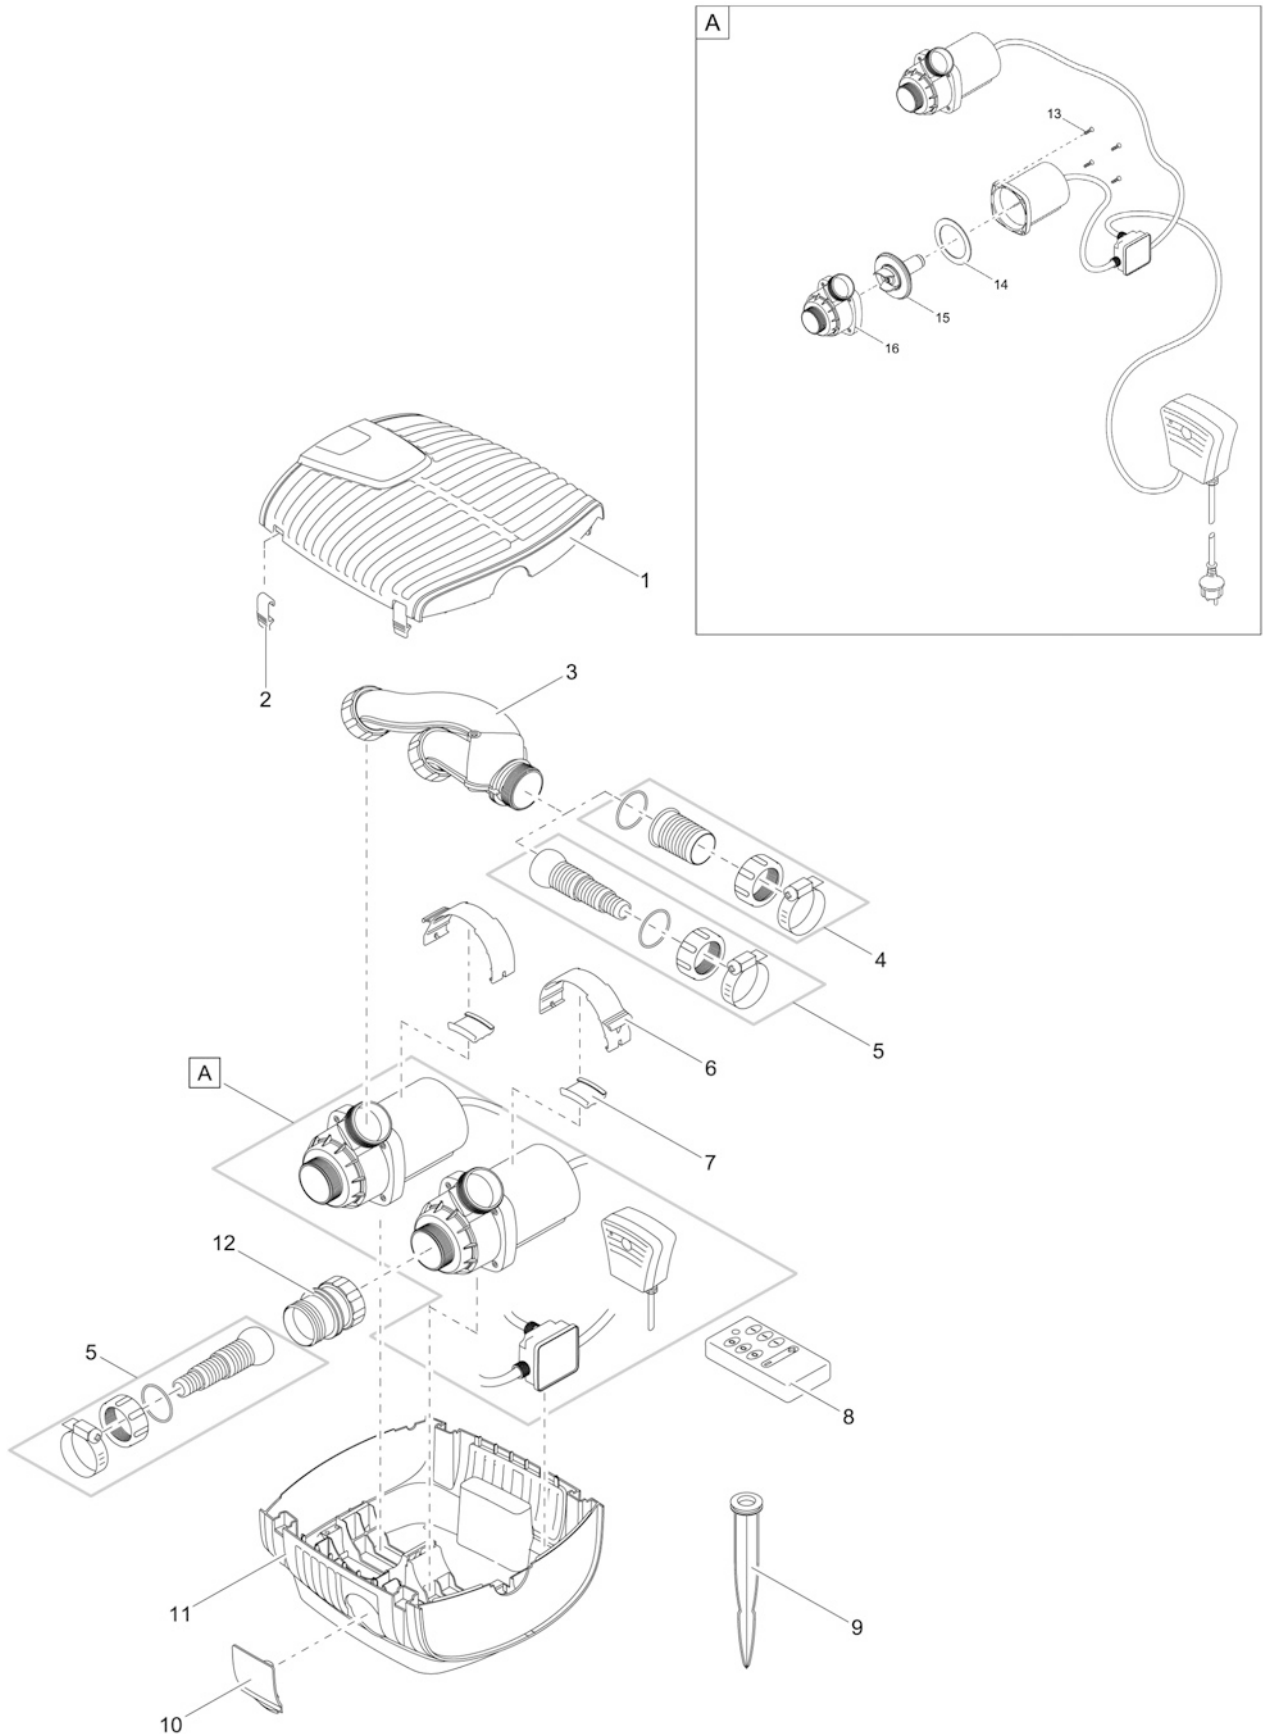

Item no.	Product
50708	AquaMax Eco Twin 20000
50710	AquaMax Eco Twin 30000