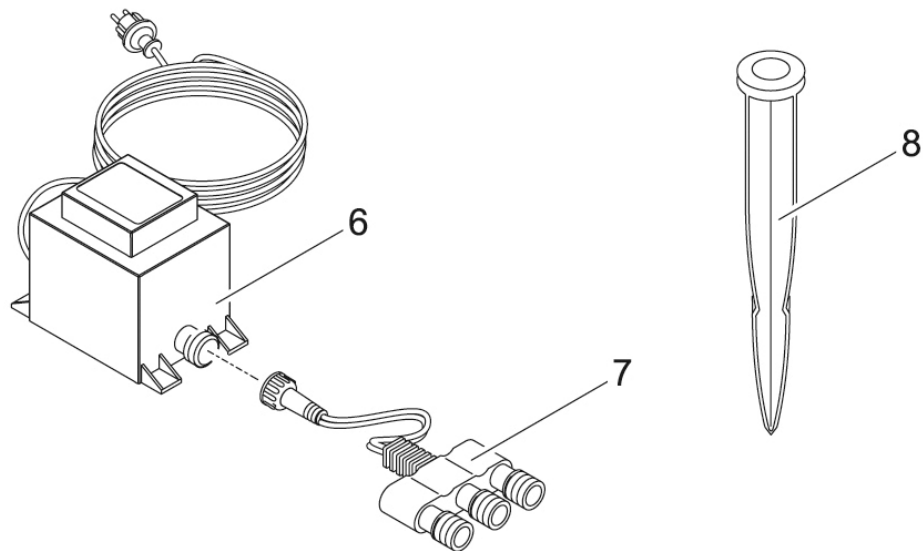

Item no.	Product
57034	LunAqua 3 LED Set 1
57035	LunAqua 3 LED Set 3

Pos.	Item no. Product	Product	Item no. Spare part	Spare part	Number
1	57034	LunAqua 3 LED Set 1 [INT]	47727	LED Lamp LunAqua 3 LED 2017	1
	57035	LunAqua 3 LED Set 3 [INT]			
2	57034	LunAqua 3 LED Set 1 [INT]	27267	O-Ring SI 61 x 2 SH70 A black	1
	57035	LunAqua 3 LED Set 3 [INT]			
3	57034	LunAqua 3 LED Set 1 [INT]	27259	Lens clear LunAqua 3	1
	57035	LunAqua 3 LED Set 3 [INT]			
4	57034	LunAqua 3 LED Set 1 [INT]	22982	Spare part base LunAqua 3 LED	1
	57035	LunAqua 3 LED Set 3 [INT]			
5	57034	LunAqua 3 LED Set 1 [INT]	27073	Coupling nut LunAqua 3 / Classic LED	1
	57035	LunAqua 3 LED Set 3 [INT]			
6	57034	LunAqua 3 LED Set 1 [INT]	27067	Transformer 20VA 2m H05RN-F 2 x 0.75 mm²	1
	57035	LunAqua 3 LED Set 3 [INT]			
7	57034	LunAqua 3 LED Set 1 [INT]	15117	Adapter male H05RN-F2x0.75/female 3x2.35	1
	57035	LunAqua 3 LED Set 3 [INT]			
8	57034	LunAqua 3 LED Set 1 [INT]	20284	Spike	1
	57035	LunAqua 3 LED Set 3 [INT]