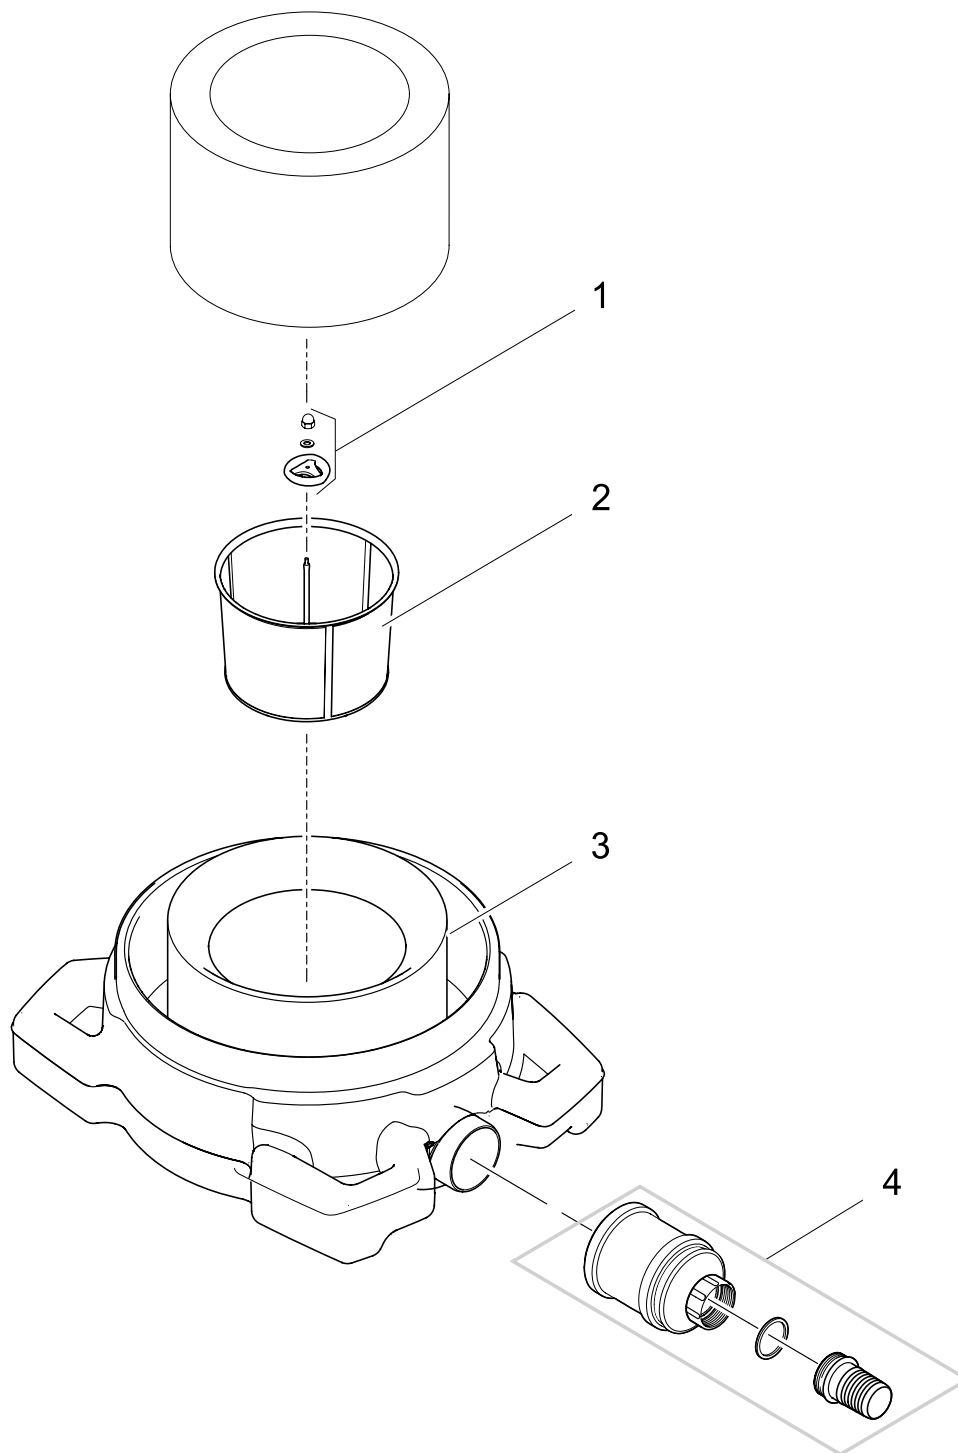

Item no.	Product
57134	ProfiSkim 100

Pos.	Item no. Product	Product	Item no. Spare part	Spare part	Number
1	57134	ProfiSkim 100 [INT]	28037	Handle sieve ProfiSkim 100	1
2	57134	ProfiSkim 100 [INT]	28036	Stainless steel sieve ProfiSkim 100	1
3	57134	ProfiSkim 100 [INT]	27844	Base ProfiSkim 100	1
4	57134	ProfiSkim 100 [INT]	35657	Additional pack pipe reduc. 110 mm x 2"	1