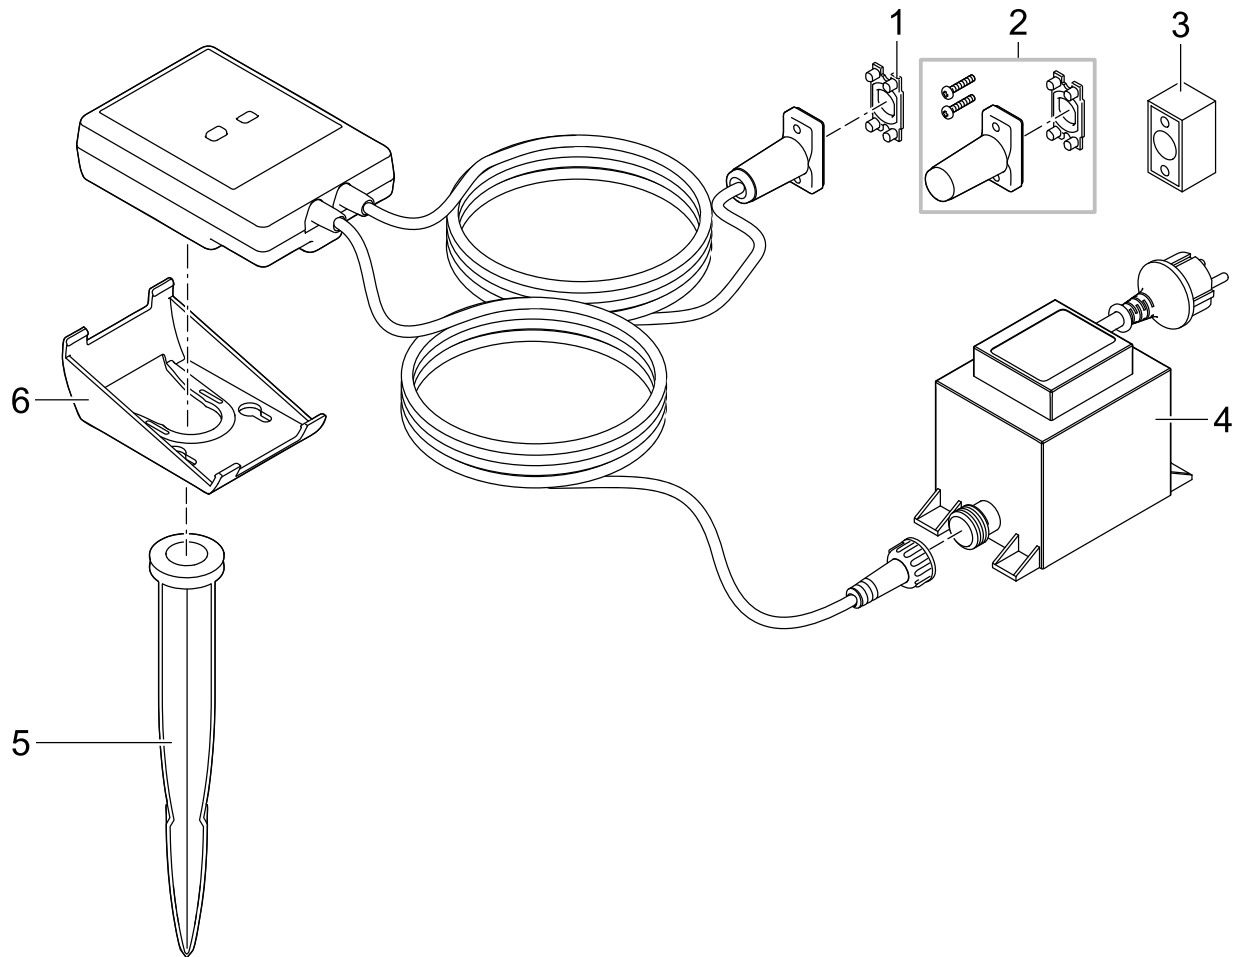

Item no.	Product
55316	InScenio EGC Controller Home
55317	InScenio EGC Controller Cloud

Pos.	Item no. Product	Product	Item no. Spare part	Spare part	Number
1	55316	InScenio EGC Controller Home [INT]	47019	Gasket EGC blue	1
	55317	InScenio EGC Controller Cloud [INT]			
2	55316	InScenio EGC Controller Home [INT]	49084	ASM end resistant EGC with screws	1
	55317	InScenio EGC Controller Cloud [INT]			
3	55316	InScenio EGC Controller Home [INT]	21768	ASM distance piece cable connection 2013	1
	55317	InScenio EGC Controller Cloud [INT]			
4	55316	InScenio EGC Controller Home [INT]	15118	Transformer 6 VA 2m H05RN-F 2 x 0.75 mm²	1
	55317	InScenio EGC Controller Cloud [INT]			
5	55316	InScenio EGC Controller Home [INT]	20284	Spike	1
	55317	InScenio EGC Controller Cloud [INT]			
6	55316	InScenio EGC Controller Home [INT]	40465	Holding frame AquaMax Eco Control	1
	55317	InScenio EGC Controller Cloud [INT]