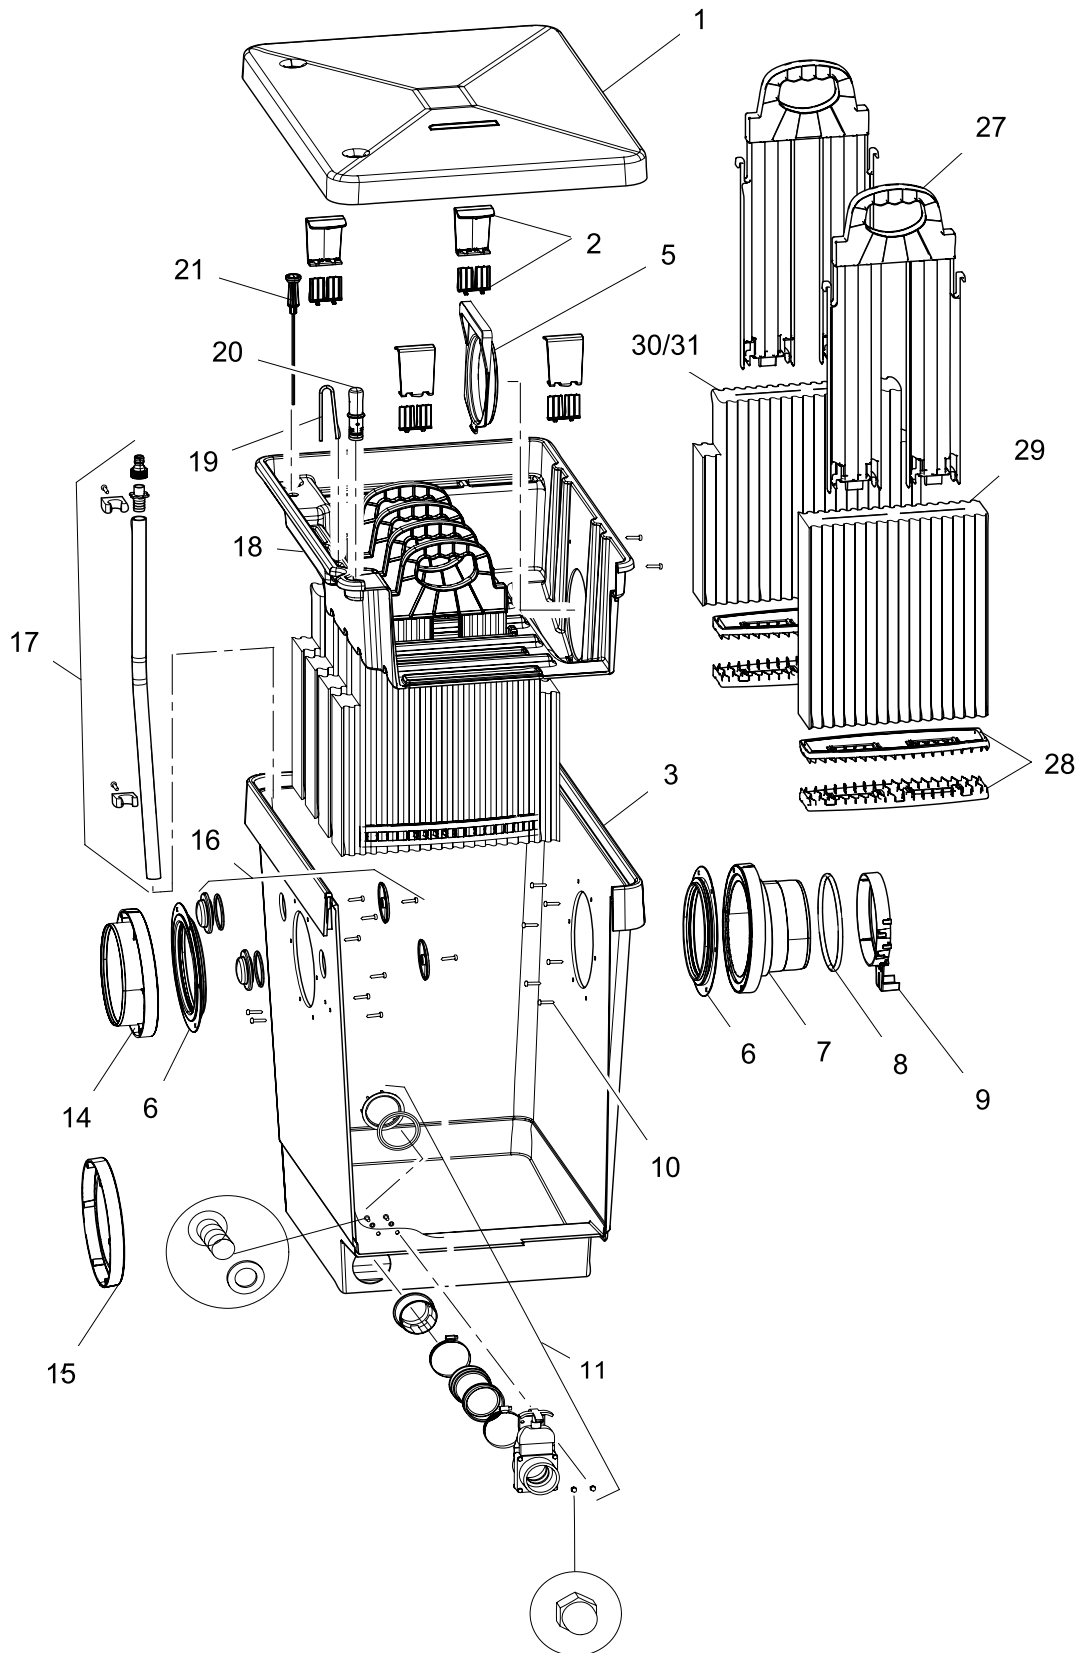

Item no.   Product
37107   ProfiClear Classic filter foam module

Pos.	Item no. Product	Product	Item no. Spare part	Spare part	Number
1	37107	ProfiClear Classic filter foam module [INT]	72780	ASM lid container M / L	1
2	37107	ProfiClear Classic filter foam module [INT]	35408	Spare clip inner lid 1 + 2 ProfiClear	4
3	37107	ProfiClear Classic filter foam module [INT]	18412	Filter box ProfiCl. Clas. filter module	1
5	37107	ProfiClear Classic filter foam module [INT]	26960	Outlet grid ProfiClear M 2 - M 5	1
6	37107	ProfiClear Classic filter foam module [INT]	26957	Gasket 150 screwed	2
7	37107	ProfiClear Classic filter foam module [INT]	26958	Outlet 150/1 ProfiClear M 2 - M 5	1
8	37107	ProfiClear Classic filter foam module [INT]	27669	O-Ring NBR 156 x 10 SH70	1
9	37107	ProfiClear Classic filter foam module [INT]	26968	Aeratorblock retainer	1
10	37107	ProfiClear Classic filter foam module [INT]	27572	Oval head screw CZ-V2A DIN 7981 6.3 x 32	1
11	37107	ProfiClear Classic filter foam module [INT]	18446	Spare drain DN75 Premium	1
14	37107	ProfiClear Classic filter foam module [INT]	26987	Outlet 150/2 ProfiClear M 2 - M 5	1
15	37107	ProfiClear Classic filter foam module [INT]	27175	Plug 150 ProfiClear	1
16	37107	ProfiClear Classic filter foam module [INT]	19325	ASM plug cpl. module filter 1 1/2"	1
17	37107	ProfiClear Classic filter foam module [INT]	35411	Spare spray unit ProfiClear	1
18	37107	ProfiClear Classic filter foam module [INT]	26981	Inner cover foam ProfiClear M 3 - M 5	1
19	37107	ProfiClear Classic filter foam module [INT]	27172	Air connection ProfiClear	1
20	37107	ProfiClear Classic filter foam module [INT]	35409	Spare water level indicator ProfiClear	1
21	37107	ProfiClear Classic filter foam module [INT]	35410	Spare thermometer with clip ProfiClear	1
27	37107	ProfiClear Classic filter foam module [INT]	26982	Foam holder ProfiClear	6
28	37107	ProfiClear Classic filter foam module [INT]	27176	Foam holder plate ProfiClear	12
29	37107	ProfiClear Classic filter foam module [INT]	26984	Repl. foam blue narrow ProfiClear M3	1
30	37107	ProfiClear Classic filter foam module [INT]	27295	Repl. foam red ProfiClear M3	3
31	37107	ProfiClear Classic filter foam module [INT]	26983	Repl. foam blue wide ProfiClear M3	2