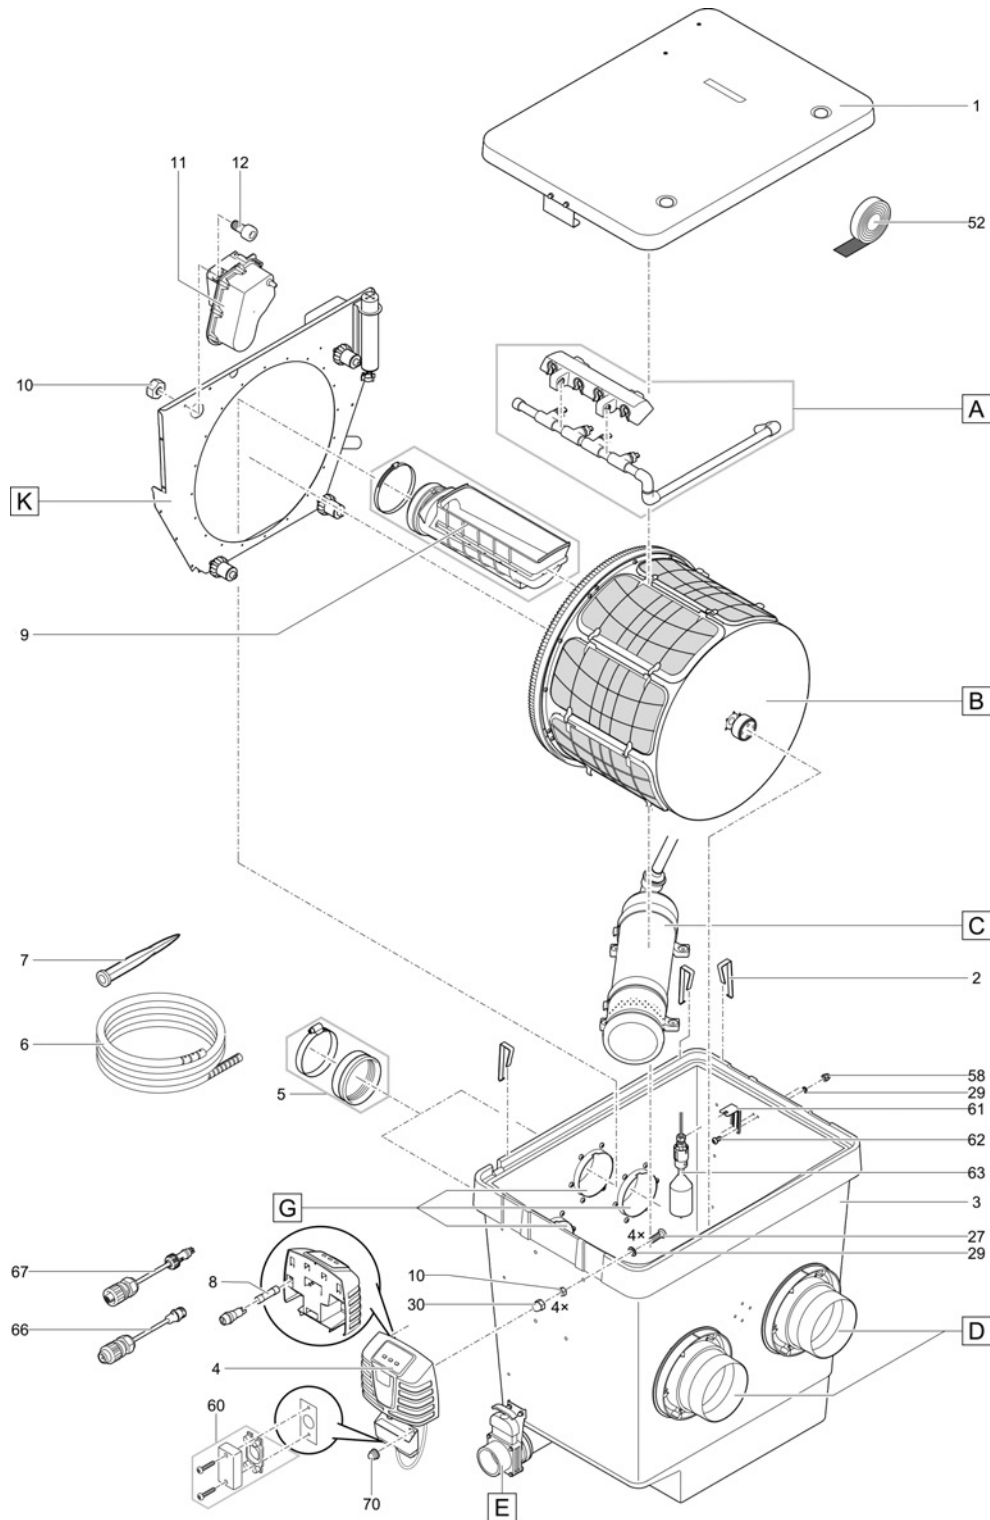

Item no.	Product
47005	ProfiClear Premium DF-L gravity-fed EGC
47006	GB ProfiClear Premium DF-L gravity-fed EGC