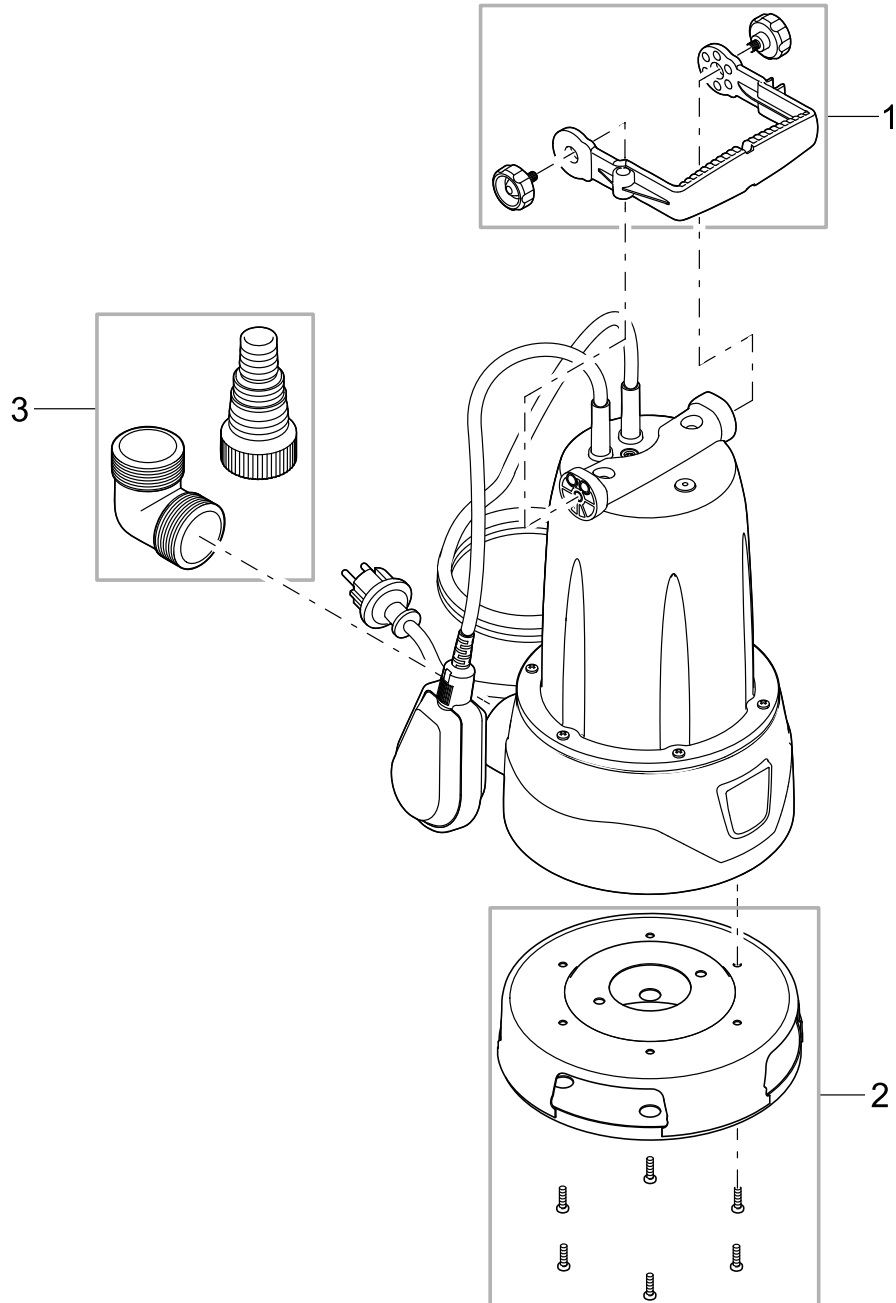

Item no.	Product
57766	ProMax MudDrain 20000
57769	GB ProMax MudDrain 20000

Pos.	Item no. Product	Product	Item no. Spare part	Spare part	Number
1	57769	ProMax MudDrain 20000 [GB]	44587	Handle incl. fixing screw Drain	1
	57766	ProMax MudDrain 20000 [INT]			
2	57769	ProMax MudDrain 20000 [GB]	50693	Spare ASM pump foot MudDrain 20000 2018	1
	57766	ProMax MudDrain 20000 [INT]			
3	57769	ProMax MudDrain 20000 [GB]	44596	Adapter Set MudDrain 1 1/2"	1
	57766	ProMax MudDrain 20000 [INT]