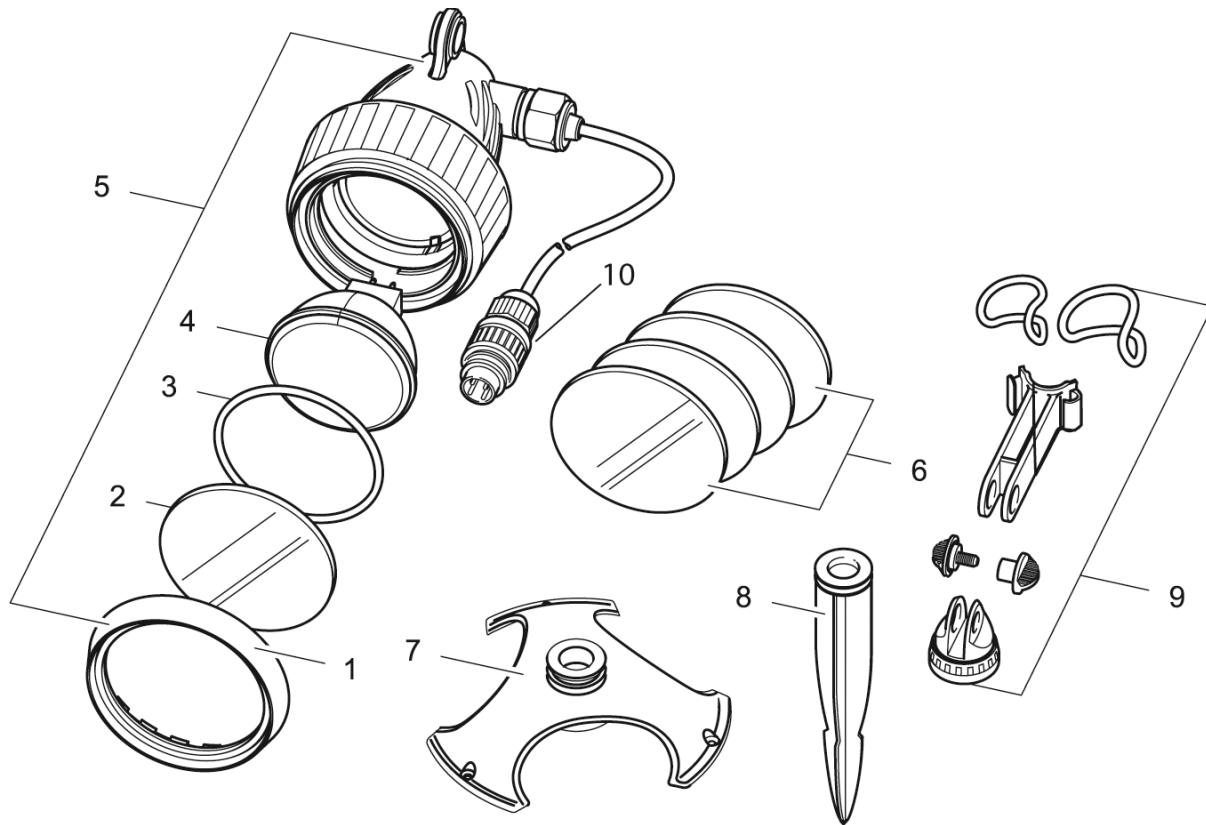

Item no.	Product
56894	LunAqua Solar

Pos.	Item no. Product	Product	Item no. Spare part	Spare part	Number
1	56894	LunAqua Solar [INT]	27073	Coupling nut LunAqua 3 / Classic LED	1
2	56894	LunAqua Solar [INT]	27259	Lens clear LunAqua 3	1
3	56894	LunAqua Solar [INT]	27267	O-Ring SI 61 x 2 SH70 A black	1
4	56894	LunAqua Solar [INT]	42652	Lamp LED MR-16 12 V / 1 W GU5.3 SMD	1
5	56894	LunAqua Solar [INT]	35391	ASM spotlight LunAqua 3 Solar	1
6	56894	LunAqua Solar [INT]	27565	Colour lens set LunAqua 3 / Solar	1
7	56894	LunAqua Solar [INT]	35387	ASM base LunAqua 3	1
8	56894	LunAqua Solar [INT]	20284	Spike	1
9	56894	LunAqua Solar [INT]	27566	Spare nozzle holder LunAqua 3	1
10	56894	LunAqua Solar [INT]	26931	Build-in plug Solar	1