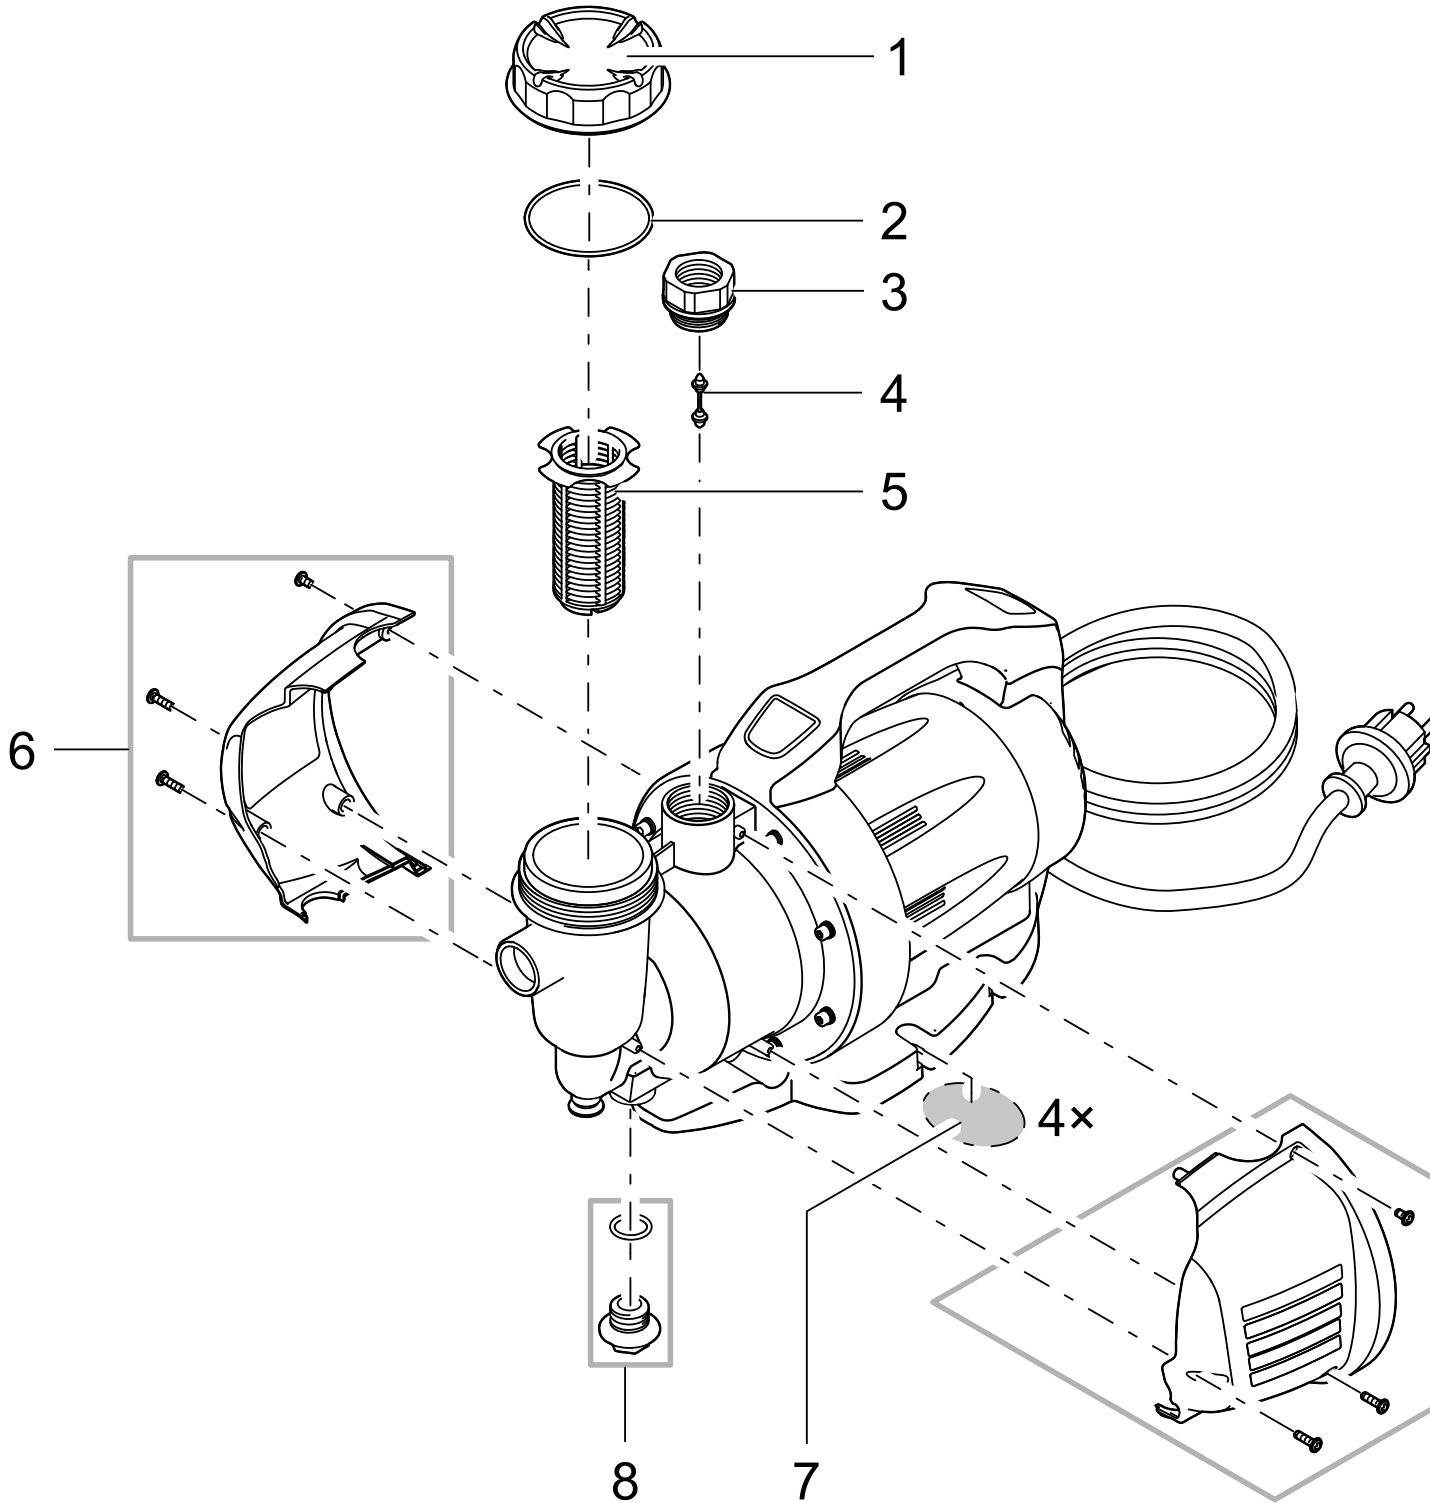

Item no.	Product
43125	ProMax Garden Automatic 3500
43126	ProMax Garden Automatic 4000
43127	ProMax Garden Automatic 5000
43128	ProMax Garden Automatic 6000/5
43129	GB ProMax Garden Automatic 3500
43130	GB ProMax Garden Automatic 4000
43131	GB ProMax Garden Automatic 5000
43132	GB ProMax Garden Automatic 6000/5