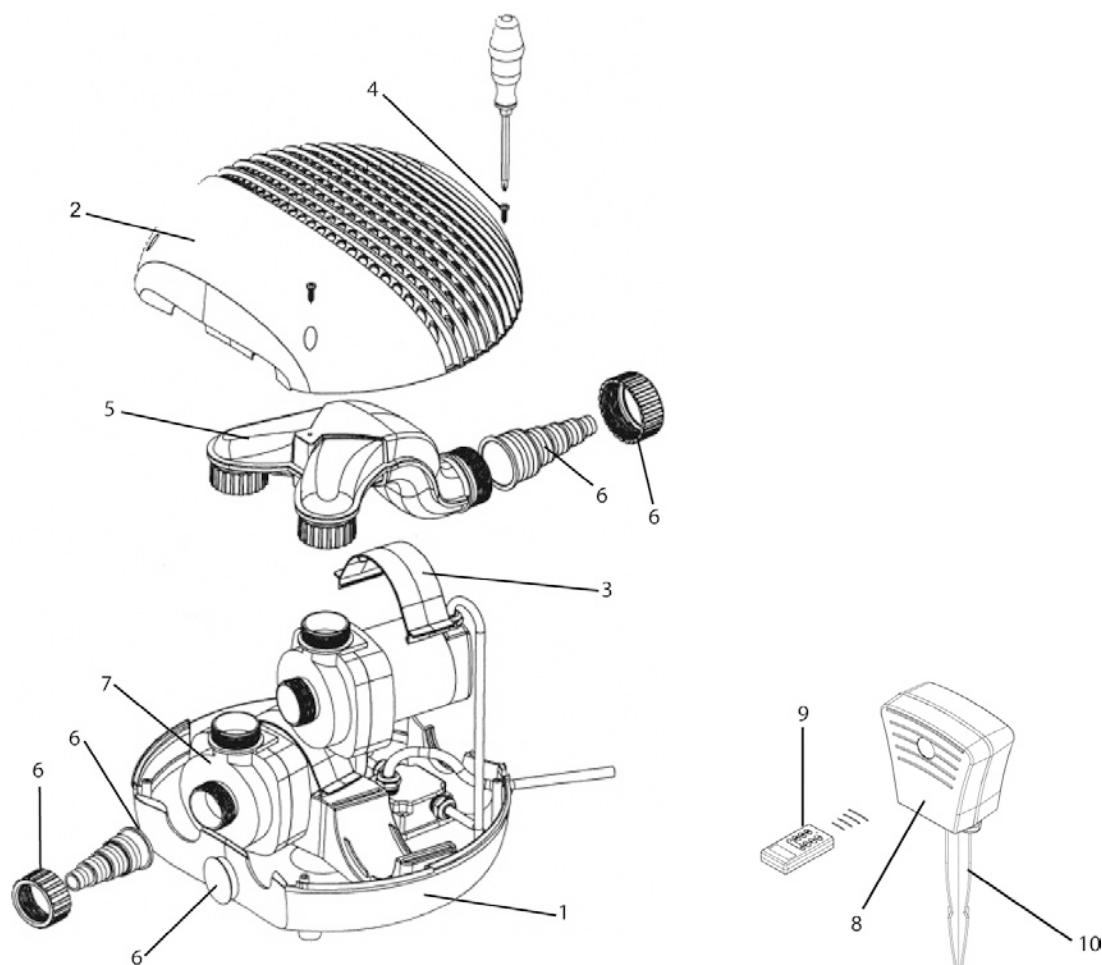

Item no.	Product
55441	Promax 20000
55442	Promax 30000

Pos.	Item no. Product	Product	Item no. Spare part	Spare part	Number
1	55441	Promax 20000 [INT]	34811	Filter bottom part motor housing	1
	55442	Promax 30000 [INT]			
2	55441	Promax 20000 [INT]	34045	Filter top part Promax	1
	55442	Promax 30000 [INT]			
3	55441	Promax 20000 [INT]	34812	Clamp clip motor housing plastic	1
	55442	Promax 30000 [INT]			2
4	55441	Promax 20000 [INT]	22853	Oval head screw CH-V2A DIN 7981 4.8x19	4
	55442	Promax 30000 [INT]			
5	55441	Promax 20000 [INT]	23970	ASM distributor Promax	1
	55442	Promax 30000 [INT]			
6	55441	Promax 20000 [INT]	34381	Spare part set Promax	1
	55442	Promax 30000 [INT]			
7	55441	Promax 20000 [INT]	20041	Pump housing AquaMax 15000 / DRY 14000	1
	55442	Promax 30000 [INT]			
8	55441	Promax 20000 [INT]	34923	ASM receiver Promax 20000	1
	55442	Promax 30000 [INT]	34924	ASM receiver Promax 30000	1
9	55441	Promax 20000 [INT]	24145	Remote control Promax	1
	55442	Promax 30000 [INT]			
10	55441	Promax 20000 [INT]	20284	Spike	1
	55442	Promax 30000 [INT]