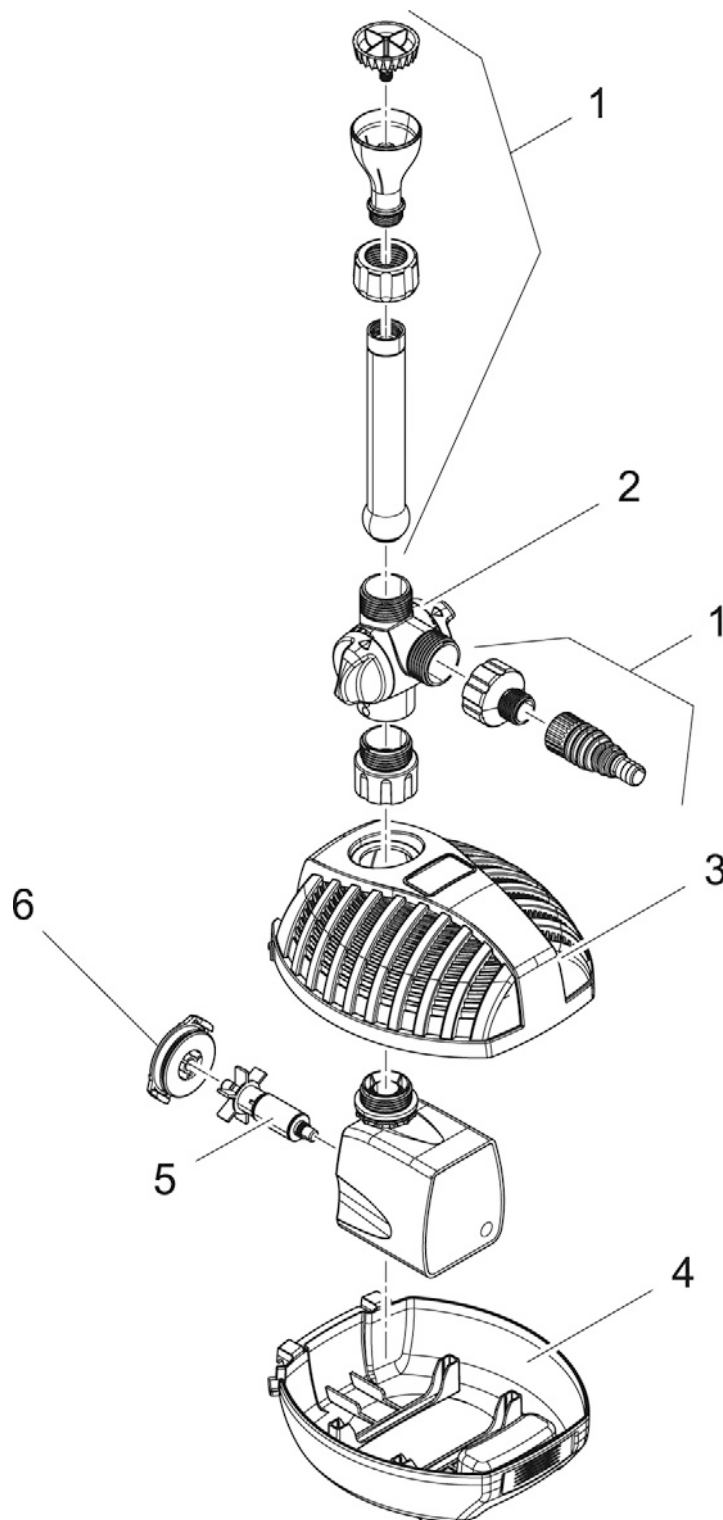

Item no.	Product
43041	Aquarius Fountain Set Classic 750
57399	Aquarius Fountain Set Classic 1000
57400	Aquarius Fountain Set Classic 1500
57401	Aquarius Fountain Set Classic 2500
57402	Aquarius Fountain Set Classic 3500
43042	GB Aquarius Fountain Set Classic 750
57438	GB Aquarius Fountain Set Classic 1000
57439	GB Aquarius Fountain Set Classic 1500
57440	GB Aquarius Fountain Set Classic 2500
57441	GB Aquarius Fountain Set Classic 3500