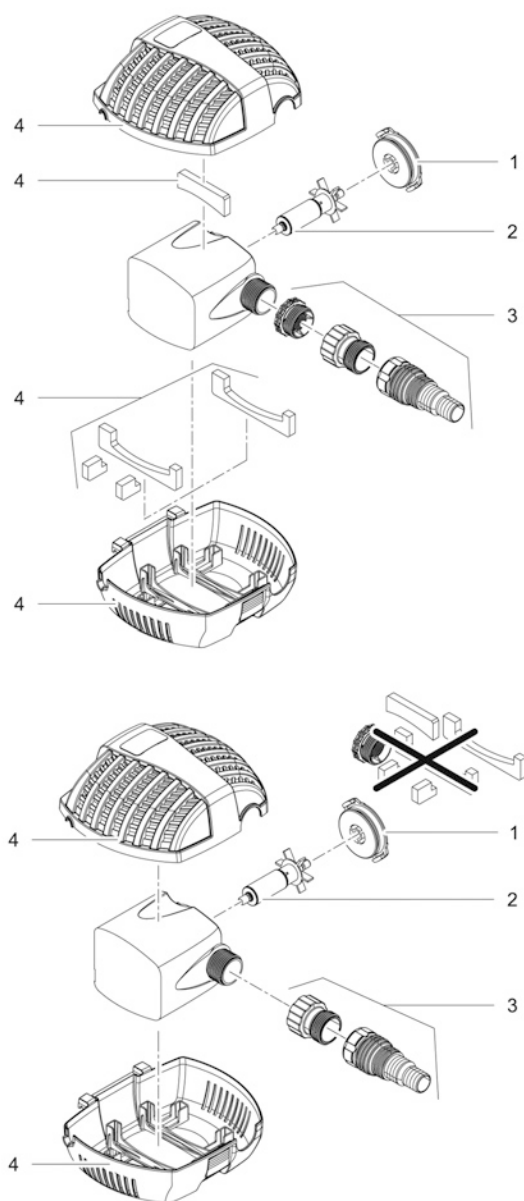

Item no.	Product
15329	Spare pump FP 1500
13745	Spare pump FP 2500
13742	Spare pump FP 3500

Pos.	Item no. Product	Product	Item no. Spare part	Spare part	Number
1	15329	Spare pump FP 1500 [INT]	35769	ASM pump housing ASE 1500	1
	13745	Spare pump FP 2500 [INT]	35770	ASM pump housing ASE 2500	1
	13742	Spare pump FP 3500 [INT]	35771	ASM pump housing ASE 3500	1
2	15329	Spare pump FP 1500 [INT]	18012	Spare rotor cpl. ASE 1500 magnetized	1
	13745	Spare pump FP 2500 [INT]	18013	Spare rotor cpl. ASE 2500 magnetized	1
	13742	Spare pump FP 3500 [INT]	14364	Spare rotor pump 3500 ASE x-ring	1
3	15329	Spare pump FP 1500 [INT]	13743	Spare part set conn. parts FP2500-3500	1
	13745	Spare pump FP 2500 [INT]			
	13742	Spare pump FP 3500 [INT]			
4	15329	Spare pump FP 1500 [INT]	13744	Spare part set filterhousing FP1500-3500	1
	13745	Spare pump FP 2500 [INT]			
	13742	Spare pump FP 3500 [INT]