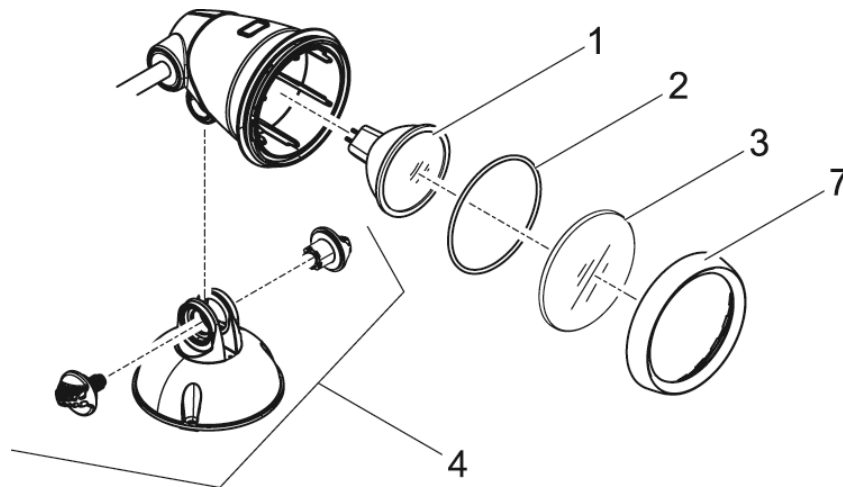

Item no.	Product
50527	LunAqua Classic LED Set 1
50530	LunAqua Classic LED Set 3

Pos.	Item no. Product	Product	Item no. Spare part	Spare part	Number
1	50527	LunAqua Classic LED Set 1 [INT]	42652	Lamp LED MR-16 12 V / 1 W GU5.3 SMD	1
	50530	LunAqua Classic LED Set 3 [INT]			
2	50527	LunAqua Classic LED Set 1 [INT]	27267	O-Ring SI 61 x 2 SH70 A black	1
	50530	LunAqua Classic LED Set 3 [INT]			
3	50527	LunAqua Classic LED Set 1 [INT]	27259	Lens clear LunAqua 3	1
	50530	LunAqua Classic LED Set 3 [INT]			
4	50527	LunAqua Classic LED Set 1 [INT]	35649	ASM base Luminis / LunAqua Classic	1
	50530	LunAqua Classic LED Set 3 [INT]			
5	50527	LunAqua Classic LED Set 1 [INT]	15118	Transformer 6 VA 2m H05RN-F 2 x 0.75 mm²	1
	50530	LunAqua Classic LED Set 3 [INT]			
6	50527	LunAqua Classic LED Set 1 [INT]	15117	Adapter male H05RN-F2x0.75/female 3x2.35	1
	50530	LunAqua Classic LED Set 3 [INT]			
7	50527	LunAqua Classic LED Set 1 [INT]	27073	Coupling nut LunAqua 3 / Classic LED	1
	50530	LunAqua Classic LED Set 3 [INT]