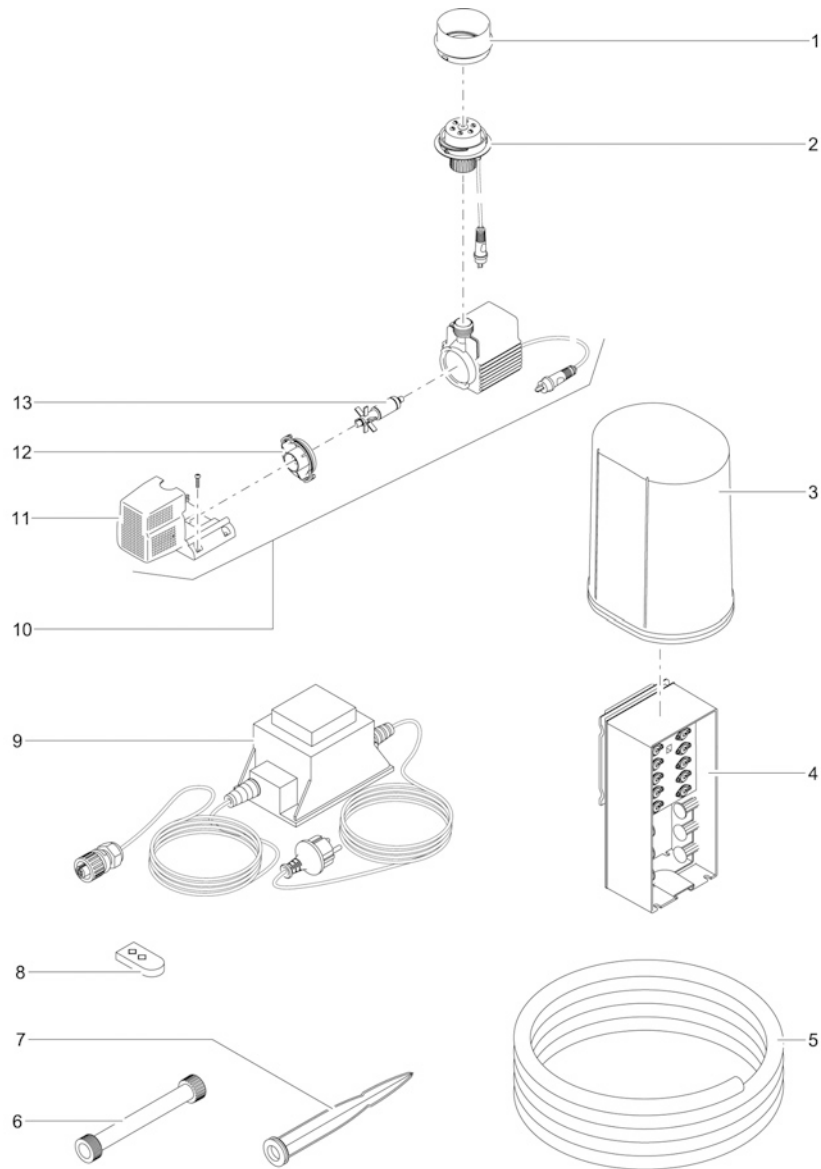

Item no.   **Product**
50394   Water Quintet Creative

Pos.	Item no. Product	Product	Item no. Spare part	Spare part	Number
1	50394	Water Quintet Creative [INT]	11878	Nozzle protector	5
2	50394	Water Quintet Creative [INT]	11943	ASM LED nozzle Water Trio / Quintet	5
2A	50394	Water Quintet Creative [INT]	76611	ASM LED nozzle Water Trio / Quintet warm	5
3	50394	Water Quintet Creative [INT]	33371	Cover FM-Master	1
4	50394	Water Quintet Creative [INT]	11994	ASM controller Quintet programmed	1
5	50394	Water Quintet Creative [INT]	12475	ASM cable protection Water Quintet	1
6	50394	Water Quintet Creative [INT]	11993	ASM extension Water Trio / Quintet	10
7	50394	Water Quintet Creative [INT]	20284	Spike	1
8	50394	Water Quintet Creative [INT]	11282	2 channel remote control	1
9	50394	Water Quintet Creative [INT]	35807	ASM transf. DC connector 13.5 V / 60 VA	1
10	50394	Water Quintet Creative [INT]	11978	ASM pump Easy EC	5
11	50394	Water Quintet Creative [INT]	11909	Filter housing Easy EC	5
12	50394	Water Quintet Creative [INT]	12474	ASM bearing plate w. gasket Trio/Quintet	5
13	50394	Water Quintet Creative [INT]	46660	Spare rotor Easy EC	5