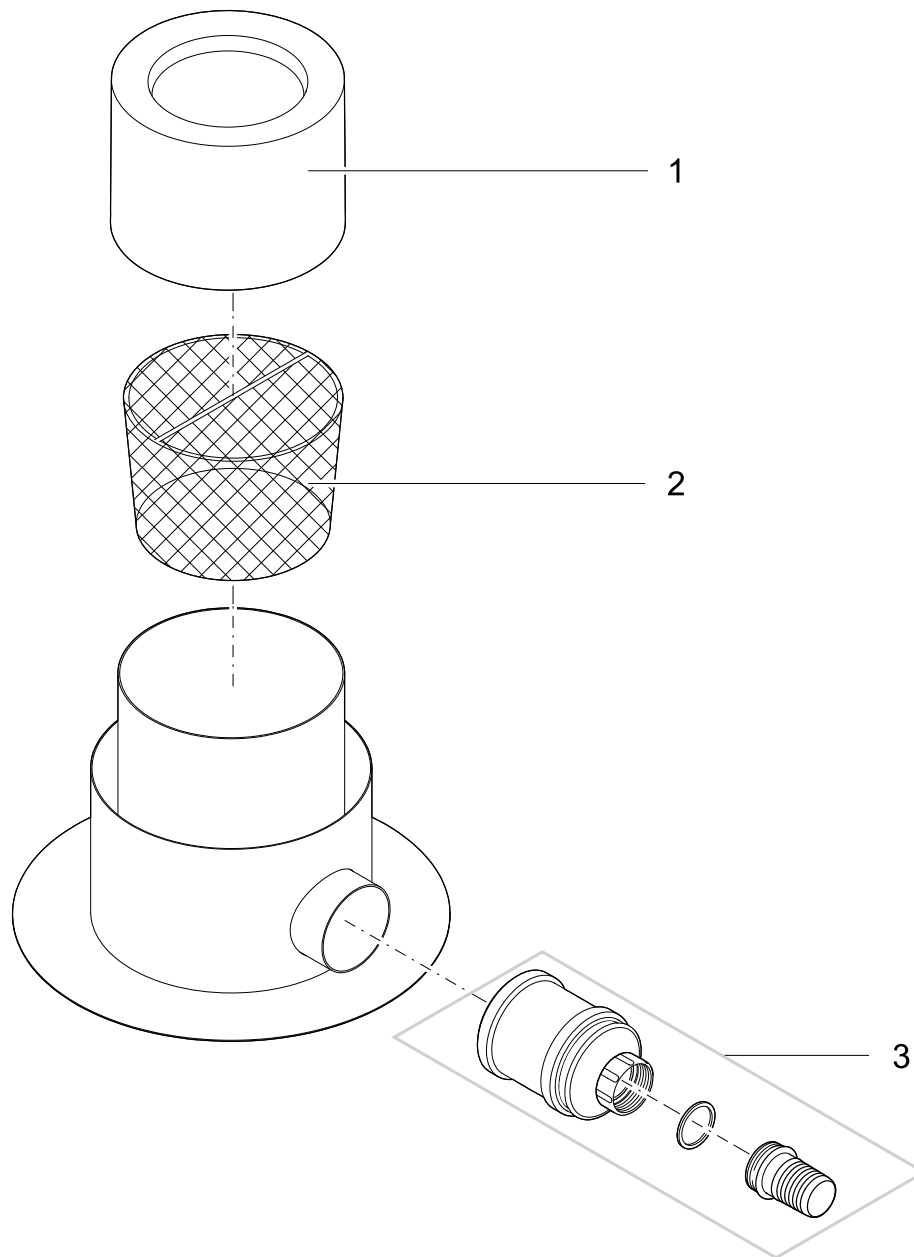

Item no.	Product
51185	ProfiSkim Premium

Pos.	Item no. Product	Product	Item no. Spare part	Spare part	Number
1	51185	ProfiSkim Premium [INT]	21607	Float ProfiSkim Premium	1
2	51185	ProfiSkim Premium [INT]	29888	Replacement basket ProfiSkim Premium 2mm	1
	51185	ProfiSkim Premium [INT]	21608	Basket VA ProfiSkim Premium 8 mm mesh	1
3	51185	ProfiSkim Premium [INT]	35657	Additional pack pipe reduc. 110 mm x 2"	1