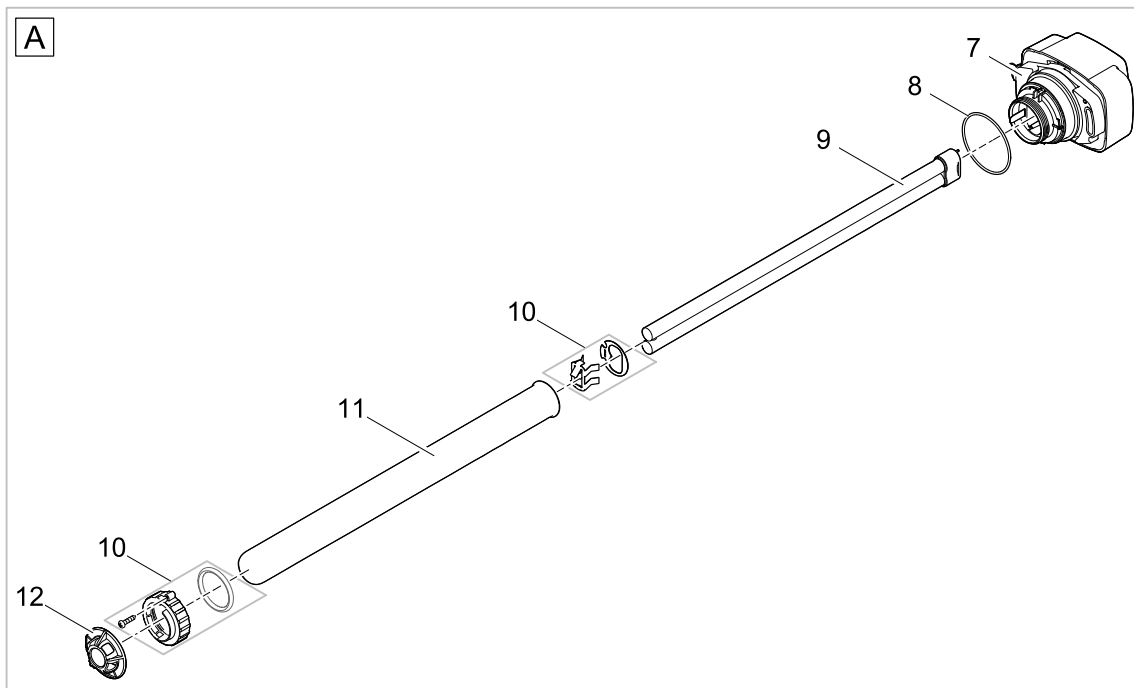

Pos.	Item no. Product	Product	Item no. Spare part	Spare part	Number
1	73375	Bitron Premium 120 W [INT]	76166	Add. pack Bitron Premium	1
2	73375	Bitron Premium 120 W [INT]	77288	Spare rubber feet set Bitron Premium	1
4	73375	Bitron Premium 120 W [INT]	76736	Spare bracket electronic box Bitron	1
5	73375	Bitron Premium 120 W [INT]	75629	Electronic box Bitron Premium 120 W	1
6	73375	Bitron Premium 120 W [INT]	76734	Spare water housing Bitron Prem 120 W	1
7	73375	Bitron Premium 120 W [INT]	73692	ASM UVC 60 W Weipu plug 5-pole	1
8	73375	Bitron Premium 120 W [INT]	16031	Spare part clamp bolt set FiltroClear12-30	1
9	73375	Bitron Premium 120 W [INT]	57077	Replacement bulb UVC Eco 60 W	1
10	73375	Bitron Premium 120 W [INT]	13331	Quartz glass D44 x 518 with rim	1
11	73375	Bitron Premium 120 W [INT]	17889	Transport protection Bitron	1