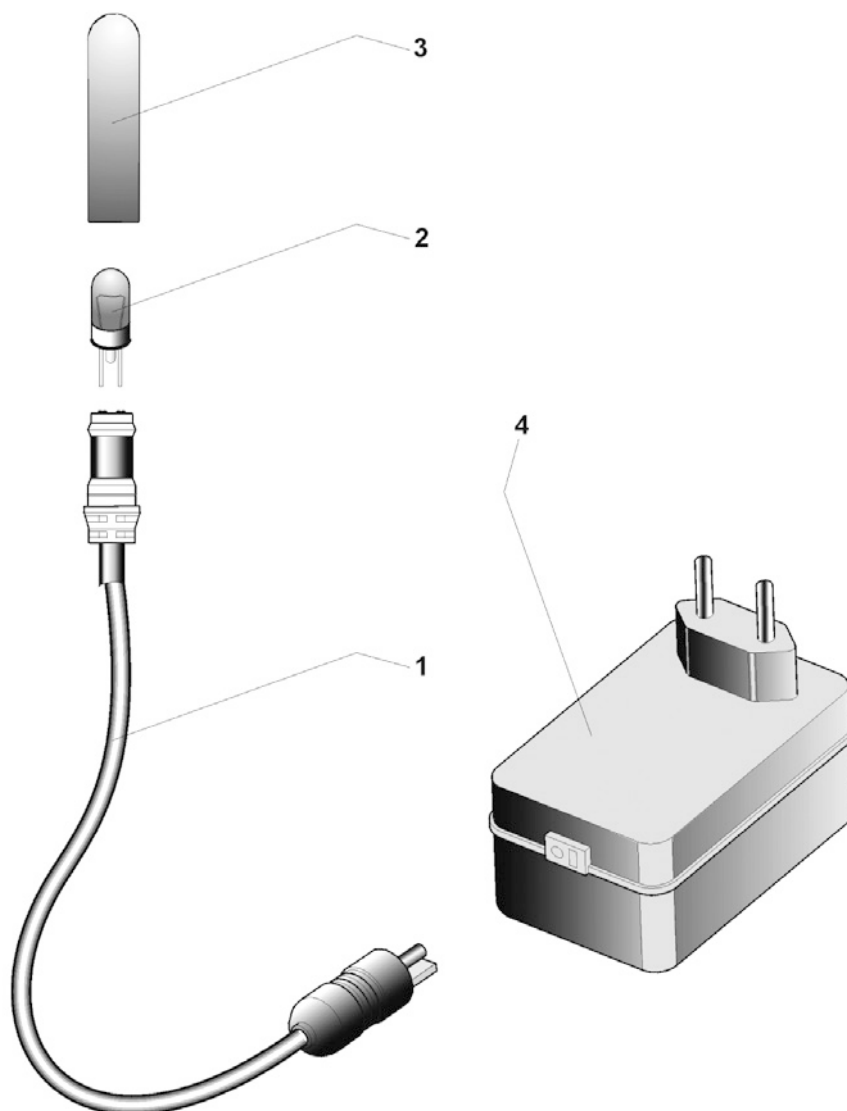

Item no.	Product
50593	LunAqua Micro Set

Pos.	Item no. Product	Product	Item no. Spare part	Spare part	Number
1	50593	LunAqua Micro Set [INT]	40415	ASM Cable G4+P/L2 x 0.75 H03 2 m 7 W	1
2	50593	LunAqua Micro Set [INT]	52662	Halogen bulb 5 W	1
3	50593	LunAqua Micro Set [INT]	14363	Protective glass D12x60.5 LunAqua Micro	1
4	50593	LunAqua Micro Set [INT]	15560	Safety transformer 230 V / 12 V / 20 VA	1