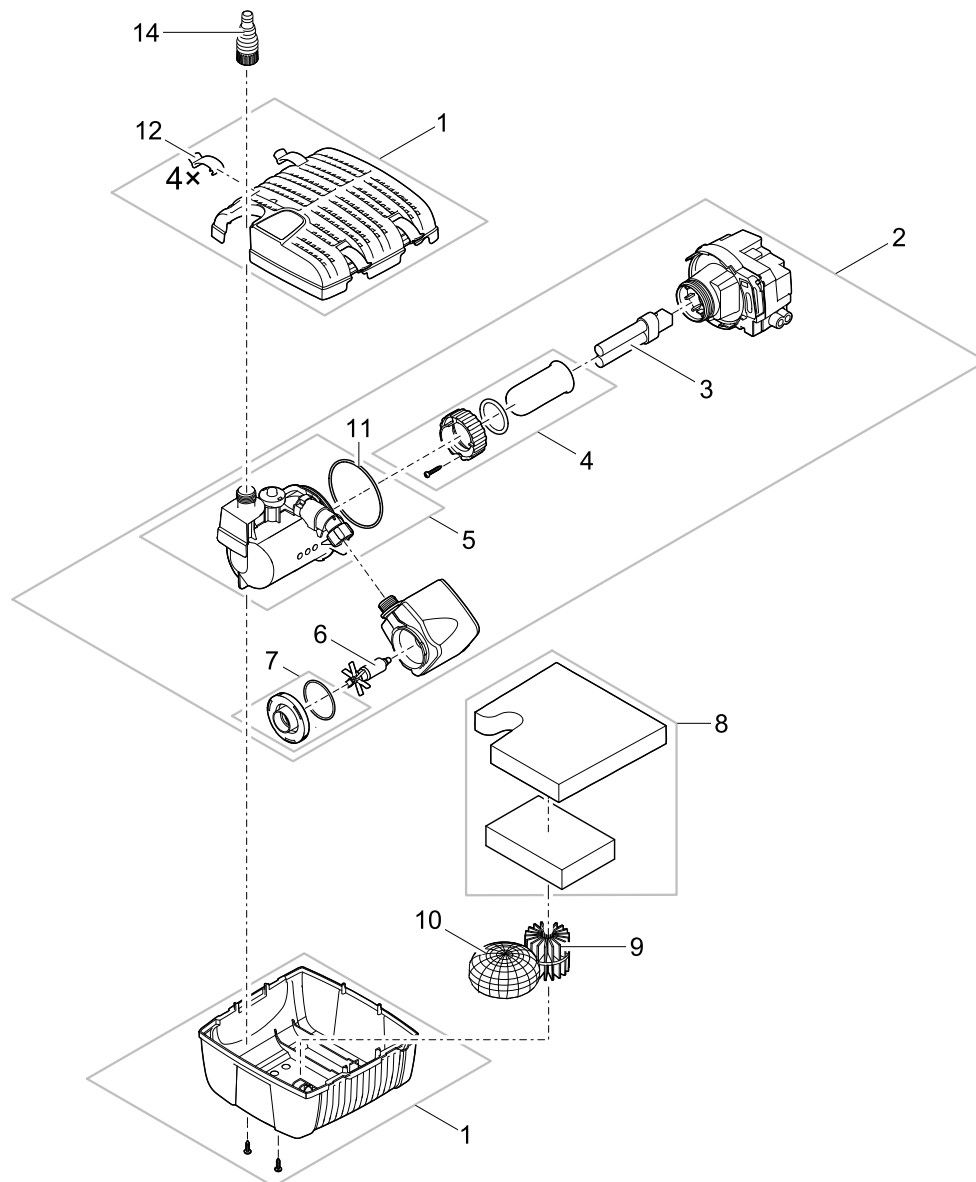

Item no.	Product
70236	GB Filtral UVC 1500

Pos.	Item no. Product	Product	Item no. Spare part	Spare part	Number
1	70236	Filtral UVC 1500 [GB]	72781	Replacement outer housing Filtral small	1
2	70236	Filtral UVC 1500 [GB]	72784	ASM replacement pump / UVC Filtral 1500	1
3	70236	Filtral UVC 1500 [GB]	57110	Replacement bulb UVC 5 W	1
4	70236	Filtral UVC 1500 [GB]	72792	ASM repl. quartz glass Filtral small	1
5	70236	Filtral UVC 1500 [GB]	72788	ASM repl. water housing Filtral small	1
6	70236	Filtral UVC 1500 [GB]	22647	Spare rotor cpl. ASE 750 magnetized	1
7	70236	Filtral UVC 1500 [GB]	35762	ASM pump housing ASE 1000	1
8	70236	Filtral UVC 1500 [GB]	70240	Replacement foam set Filtral UVC 1500	1
9	70236	Filtral UVC 1500 [GB]	19503	Bio surface element	1
10	70236	Filtral UVC 1500 [GB]	72795	Replacement ceramic bag Filtral small	1
11	70236	Filtral UVC 1500 [GB]	19945	O-Ring NBR 75 x 2.5 SH70	1
12	70236	Filtral UVC 1500 [GB]	72798	Replacement set clips Filtral	1
14	70236	Filtral UVC 1500 [GB]	23641	Stepped hose tail with bush cpl. G1/2	1