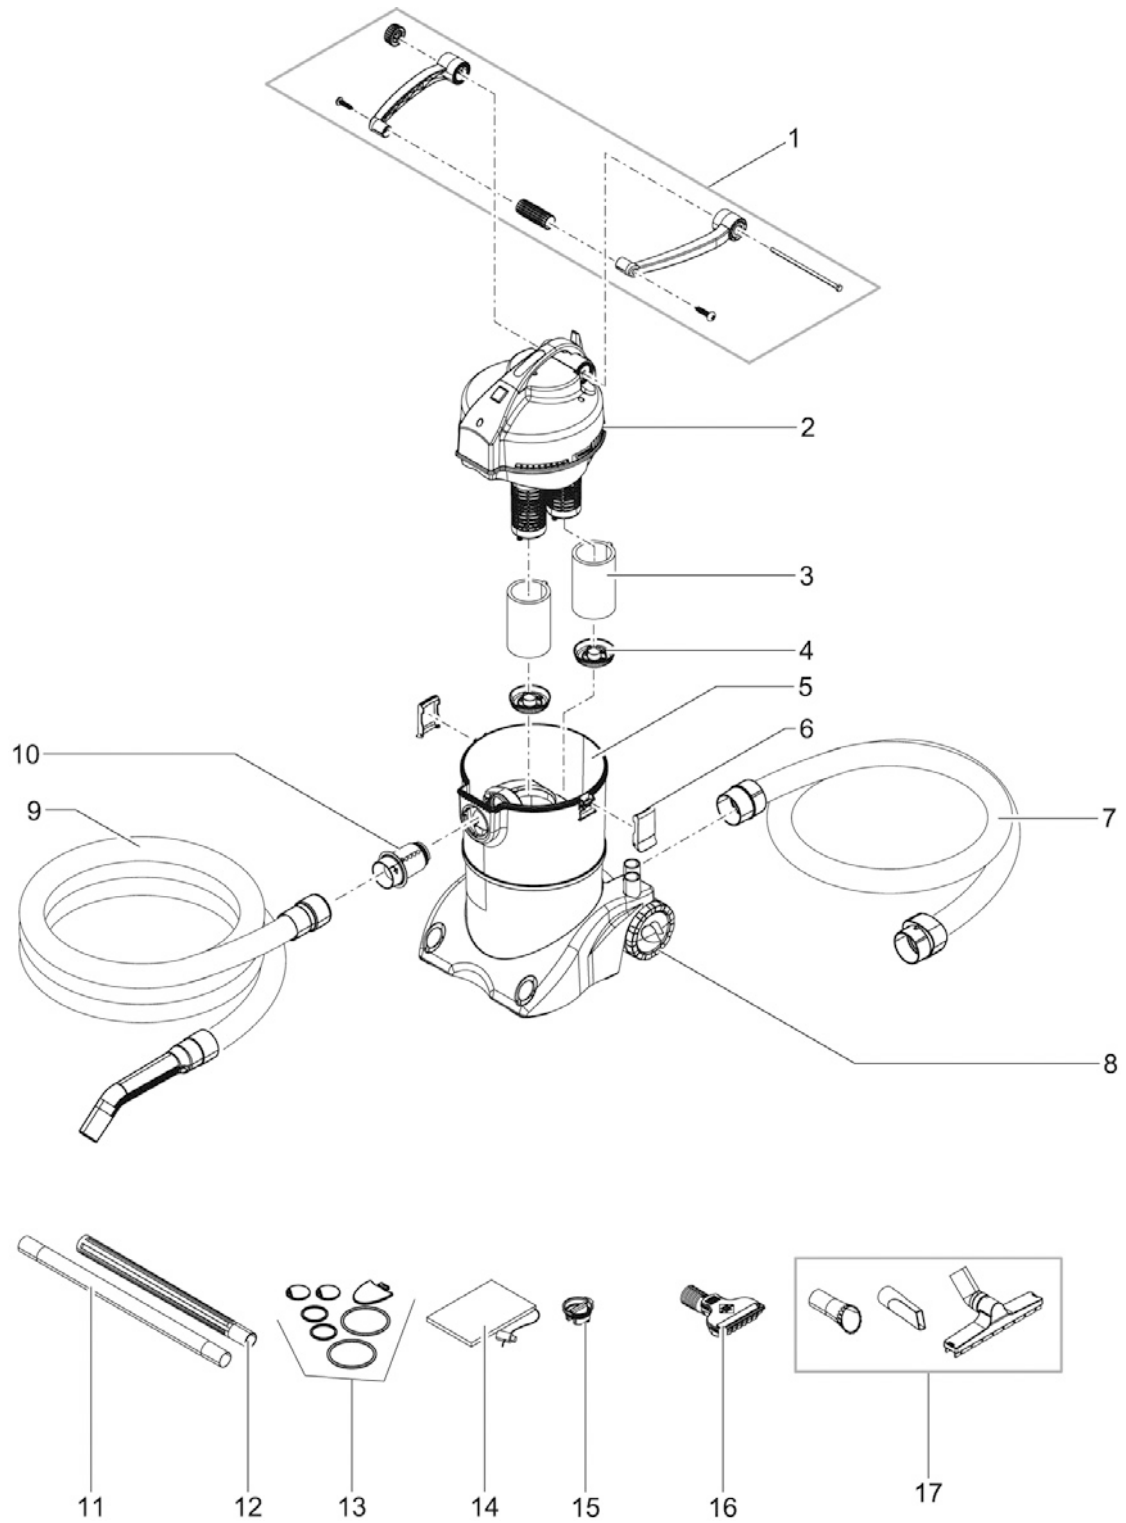

Item no.	Product
37102	PondoVac 3
37148	GB PondoVac 3