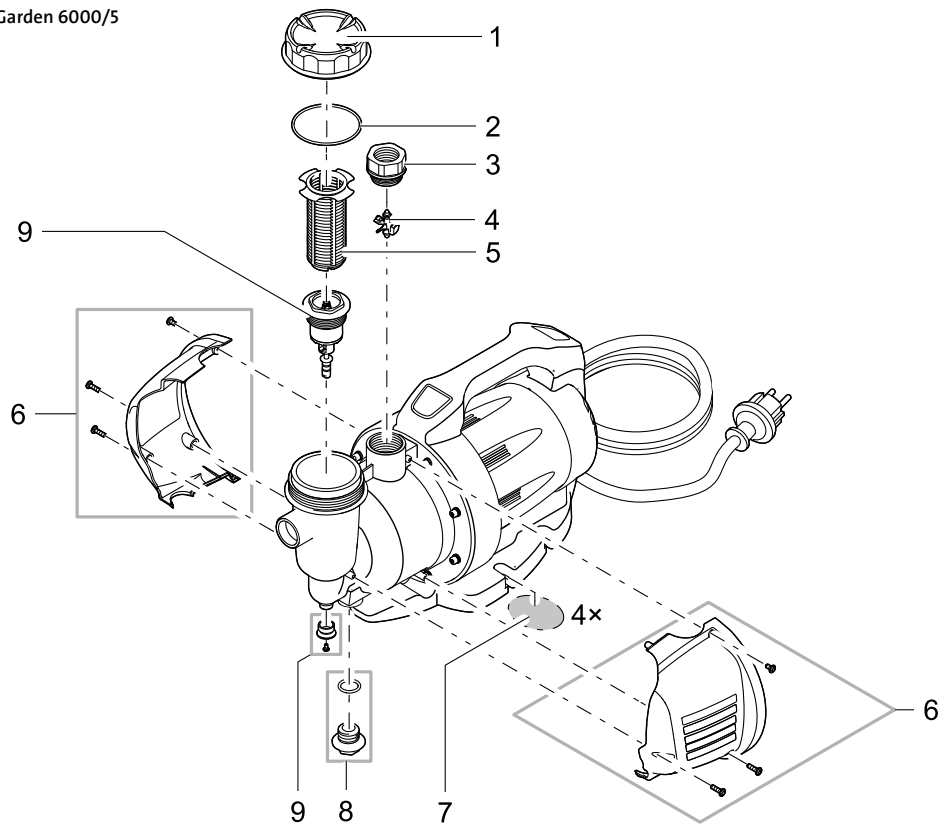

Item no.	Product
43122	ProMax Garden 3500
43123	ProMax Garden 5000
43124	ProMax Garden 6000/5

Pos.	Item no. Product	Product	Item no. Spare part	Spare part	Number
1	43122	ProMax Garden 3500 [INT]	44605	Filter glass Garden	1
	43123	ProMax Garden 5000 [INT]			
	43124	ProMax Garden 6000/5 [INT]			
2	43122	ProMax Garden 3500 [INT]	44604	O-Ring filter glass Garden	1
	43123	ProMax Garden 5000 [INT]			
	43124	ProMax Garden 6000/5 [INT]			
3	43122	ProMax Garden 3500 [INT]	44608	Socket 1" Garden	1
	43123	ProMax Garden 5000 [INT]			
	43124	ProMax Garden 6000/5 [INT]			
4	43124	ProMax Garden 6000/5 [INT]	44609	Flow meter Garden	1
5	43122	ProMax Garden 3500 [INT]	44603	Filter screen Garden	1
	43123	ProMax Garden 5000 [INT]			
	43124	ProMax Garden 6000/5 [INT]			
6	43122	ProMax Garden 3500 [INT]	44606	Pump housing cover Garden 3/4/5000	1
	43123	ProMax Garden 5000 [INT]	44611	Pump housing cover Garden 6000/5	1
	43124	ProMax Garden 6000/5 [INT]			
7	43122	ProMax Garden 3500 [INT]	44610	Rubber foot set Garden	1
	43123	ProMax Garden 5000 [INT]			
	43124	ProMax Garden 6000/5 [INT]			
8	43122	ProMax Garden 3500 [INT]	44607	Drain screw incl. sealing Garden	1
	43123	ProMax Garden 5000 [INT]			
	43124	ProMax Garden 6000/5 [INT]			
9	43122	ProMax Garden 3500 [INT]	70657	Spare part check valve ProMax Garden	1
	43123	ProMax Garden 5000 [INT]			
	43124	ProMax Garden 6000/5 [INT]