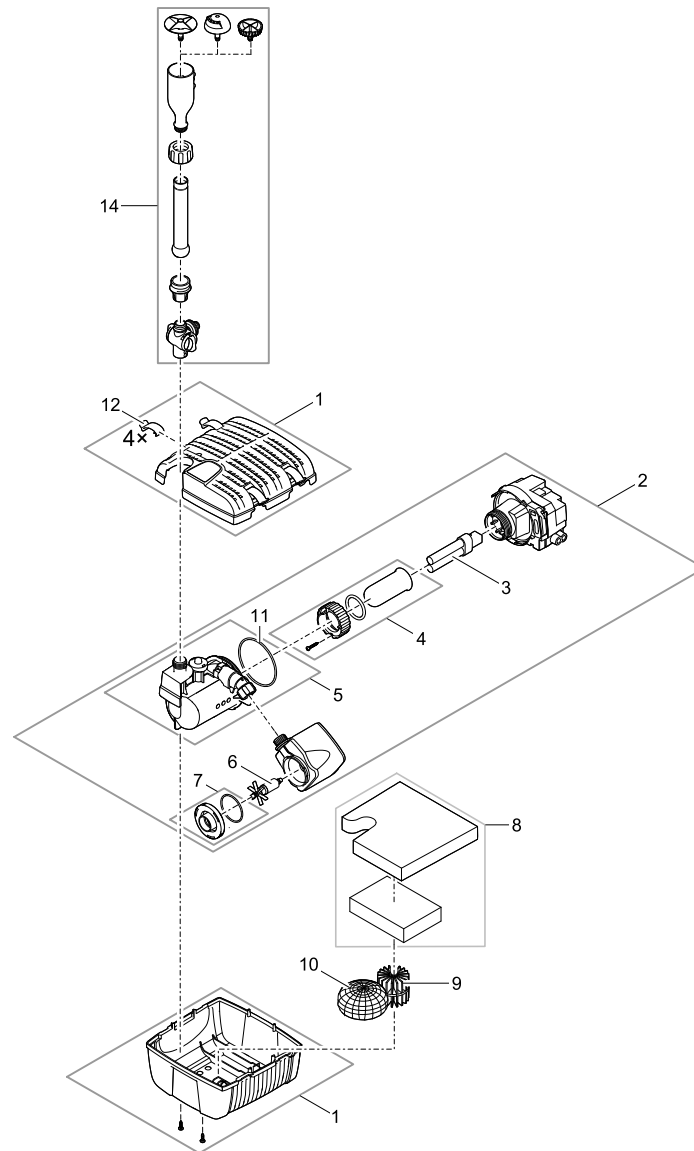

Item no.	Product
70233	Filtral UVC 1500

Pos.	Item no. Product	Product	Item no. Spare part	Spare part	Number
1	70233	Filtral UVC 1500 [INT]	72781	Replacement outer housing Filtral small	1
2	70233	Filtral UVC 1500 [INT]	72784	ASM replacement pump / UVC Filtral 1500	1
3	70233	Filtral UVC 1500 [INT]	57110	Replacement bulb UVC 5 W	1
4	70233	Filtral UVC 1500 [INT]	72792	ASM repl. quartz glass Filtral small	1
5	70233	Filtral UVC 1500 [INT]	72788	ASM repl. water housing Filtral small	1
6	70233	Filtral UVC 1500 [INT]	22647	Spare rotor cpl. ASE 750 magnetized	1
7	70233	Filtral UVC 1500 [INT]	35762	ASM pump housing ASE 1000	1
8	70233	Filtral UVC 1500 [INT]	70240	Replacement foam set Filtral UVC 1500	1
9	70233	Filtral UVC 1500 [INT]	19503	Bio surface element	1
10	70233	Filtral UVC 1500 [INT]	72795	Replacement ceramic bag Filtral small	1
11	70233	Filtral UVC 1500 [INT]	19945	O-Ring NBR 75 x 2.5 SH70	1
12	70233	Filtral UVC 1500 [INT]	72798	Replacement set clips Filtral	1
14	70233	Filtral UVC 1500 [INT]	70830	Additional pack Filtral small	1