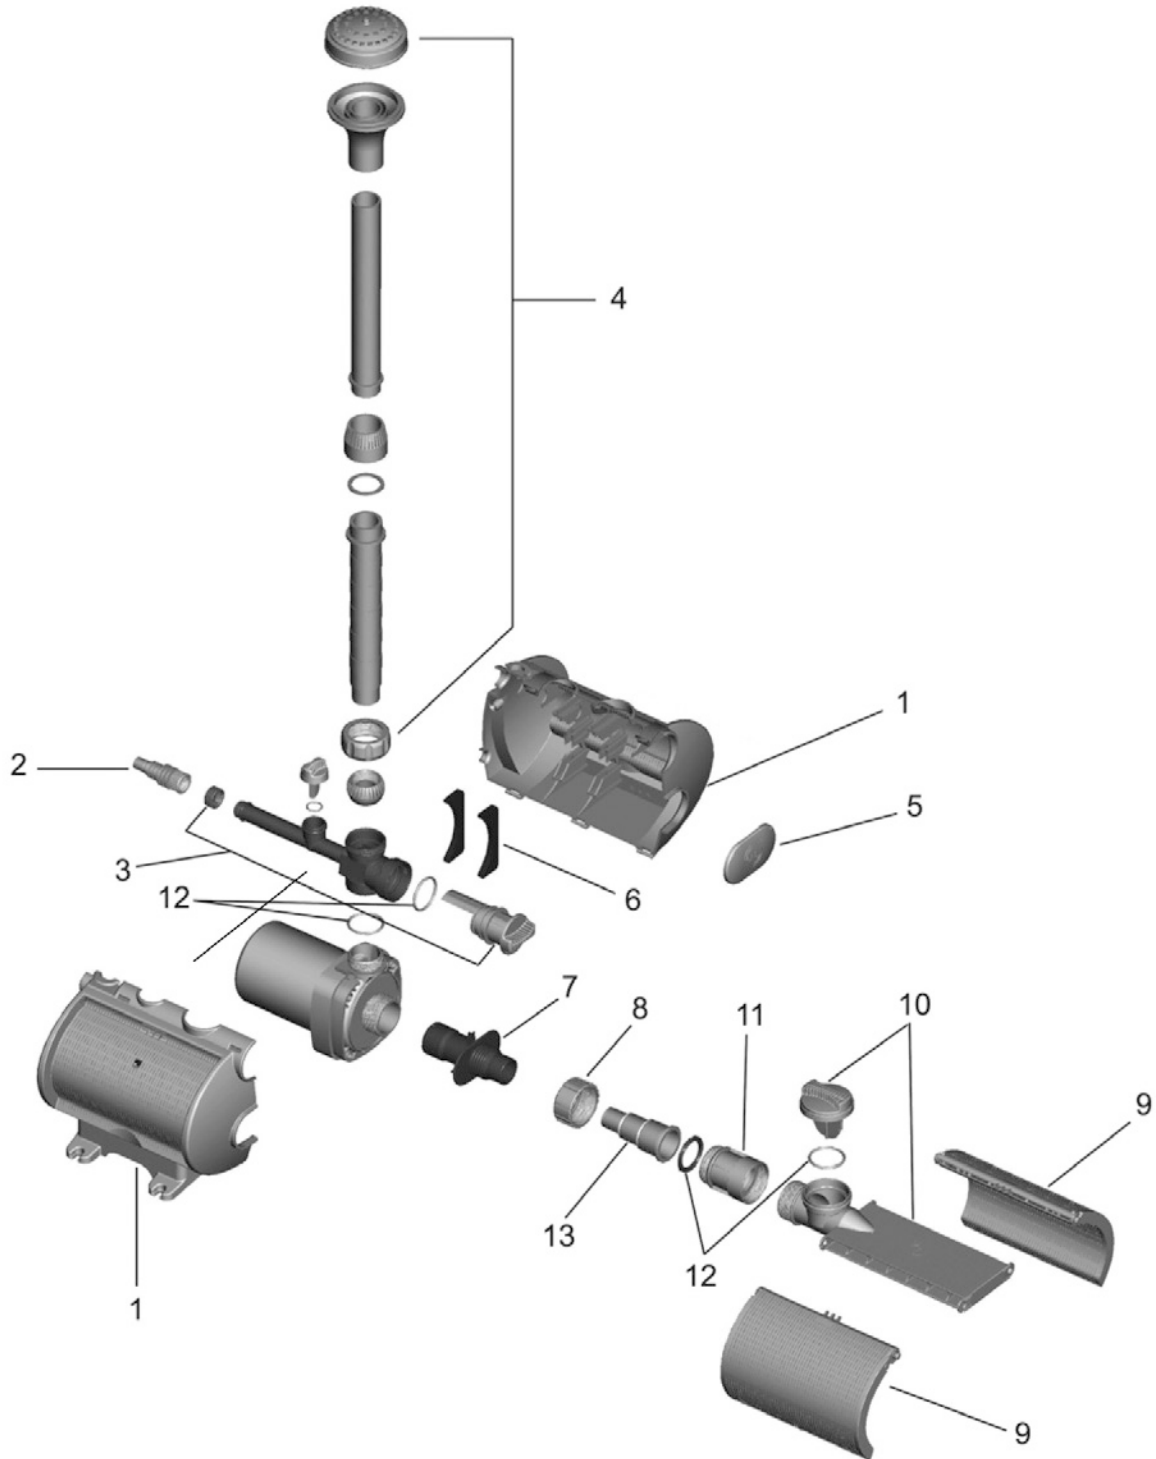

Item no.	Product
56315	Aquarius Fountain Set 4000
56319	Aquarius Fountain Set 6000
56323	Aquarius Fountain Set 8000
56332	Aquarius Fountain Set 12000