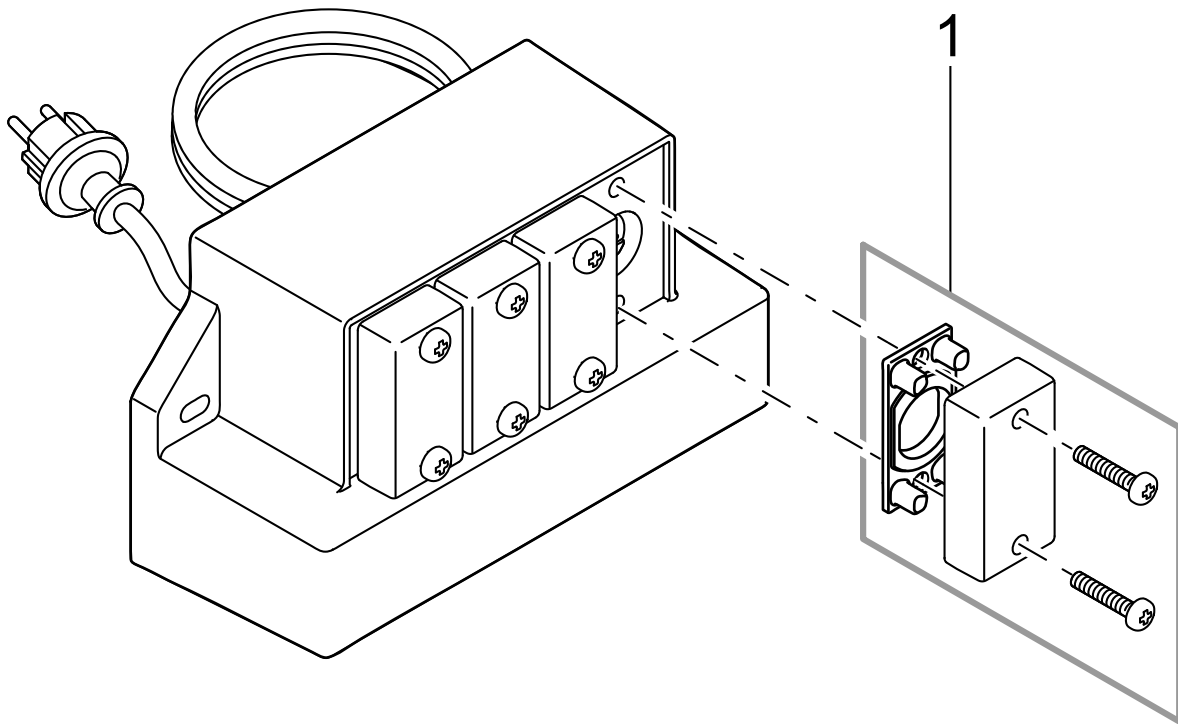

Item no.	Product
57821	LunAqua Power LED Driver 30 W

Pos.	Item no. Product	Product	Item no. Spare part	Spare part	Number
1	57821	LunAqua Power LED Driver 30 W [INT]	43867	Spare set ASM gland seal	1