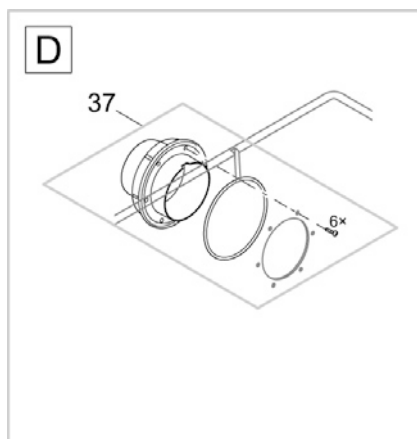

Pos.	Item no. Product	Product	Item no. Spare part	Spare part	Number
1	57696	BioTec ScreenMatic² 140000 [INT]	73381	ASM cover ScreenMatic 140000	1
2	57696	BioTec ScreenMatic² 140000 [INT]	34868	ASM handle BioTec 36	1
3	57696	BioTec ScreenMatic² 140000 [INT]	42345	Screen holder BioTec ScreenMatic 140000	1
4	57696	BioTec ScreenMatic² 140000 [INT]	42449	Brush BioTec ScreenMatic	1
5	57696	BioTec ScreenMatic² 140000 [INT]	34864	Spare clip BioTec 36	1
6	57696	BioTec ScreenMatic² 140000 [INT]	25507	Substrate pipe cpl. BioTec 18 / 36	1
7	57696	BioTec ScreenMatic² 140000 [INT]	43686	Spare case BioTec ScreenMatic² 140000	1
8	57696	BioTec ScreenMatic² 140000 [INT]	44181	Spare screen holder fixation 2015	1
9	57696	BioTec ScreenMatic² 140000 [INT]	44336	Spare wedge plate	1
10	57696	BioTec ScreenMatic² 140000 [INT]	34734	Cleaner BioTec	1
11	57696	BioTec ScreenMatic² 140000 [INT]	42346	Mud basket BioTec ScreenMatic	1
12	57696	BioTec ScreenMatic² 140000 [INT]	15118	Transformer 6 VA 2m H05RN-F 2 x 0.75 mm²	1
13	57696	BioTec ScreenMatic² 140000 [INT]	44173	Plug BioTec ScreenMatic 140000	1
14	57696	BioTec ScreenMatic² 140000 [INT]	42384	ASM BioTec ScreenMatic 140000	1
15	57696	BioTec ScreenMatic² 140000 [INT]	44178	Spare small parts BioTec ScreenM. 2015	1
16	57696	BioTec ScreenMatic² 140000 [INT]	44186	Spare ASM controller ScreenMatic 140000	1
17	57696	BioTec ScreenMatic² 140000 [INT]	42326	Woven fabric BioTec ScreenMatic 140000	1
18	57696	BioTec ScreenMatic² 140000 [INT]	44177	ASM scraper with brush ScreenMatic 2015	1
19	57696	BioTec ScreenMatic² 140000 [INT]	44183	Spare traction unit BioTec ScreenMatic²	1
20	57696	BioTec ScreenMatic² 140000 [INT]	48674	Add. pack ScreenMatic² 2017	1
21	57696	BioTec ScreenMatic² 140000 [INT]	43749	Step. grommet 1 1/2"+thread closed 2018	1
22	57696	BioTec ScreenMatic² 140000 [INT]	19506	Flat gasket NBR 60 x 47 x 3 SH40	1
23	57696	BioTec ScreenMatic² 140000 [INT]	44338	ASM distributor ScreenMatic 140000	1
24	57696	BioTec ScreenMatic² 140000 [INT]	25691	O-Ring NBR 54 x 4 SH40	1
25	57696	BioTec ScreenMatic² 140000 [INT]	42949	Inlet locking nut BioTec ScreenMatic	1
26	57696	BioTec ScreenMatic² 140000 [INT]	44179	Spare gasket seal distributor	1
27	57696	BioTec ScreenMatic² 140000 [INT]	25000	Oval head screw CH-V2A DIN 7981 4.8 x 22	1
28	57696	BioTec ScreenMatic² 140000 [INT]	34670	Foam pad cover BioTec	1
29	57696	BioTec ScreenMatic² 140000 [INT]	42896	Replacement set foam blue BioTec 60/140	1
30	57696	BioTec ScreenMatic² 140000 [INT]	34733	Foam holder BioTec 18 / 36	1
31	57696	BioTec ScreenMatic² 140000 [INT]	25542	Gasket foam holder BioTec 36	1
32	57696	BioTec ScreenMatic² 140000 [INT]	25922	Clip foam holder BioTec 36	1
33	57696	BioTec ScreenMatic² 140000 [INT]	25546	Rivet skiffi BioTec 36	1
34	57696	BioTec ScreenMatic² 140000 [INT]	25547	Sealing BioTec 36 128 x 47 SH40	1
35	57696	BioTec ScreenMatic² 140000 [INT]	45325	Foam holder locking clip BioTec	1
36	57696	BioTec ScreenMatic² 140000 [INT]	42894	Repl. set foam red/purple BioTec 60/140	1
37	57696	BioTec ScreenMatic² 140000 [INT]	19005	ASM connection set DN 110	1
38	57696	BioTec ScreenMatic² 140000 [INT]	35255	Spare part plug BioTec 36	1
39	57696	BioTec ScreenMatic² 140000 [INT]	24229	Screw CH-V2A DIN 7983 6.3 x 25	1
40	57696	BioTec ScreenMatic² 140000 [INT]	24230	Flat gasket bottom drain BioTec 36	1
41	57696	BioTec ScreenMatic² 140000 [INT]	34253	Drain bend	1
42	57696	BioTec ScreenMatic² 140000 [INT]	25996	Distance part BioTec 36	1
43	57696	BioTec ScreenMatic² 140000 [INT]	34835	Outlet guide BioTec 36	1
44	57696	BioTec ScreenMatic² 140000 [INT]	44188	ASM drain lever cpl. BioTec 140000	1
45	57696	BioTec ScreenMatic² 140000 [INT]	44308	ASM brush holder ScreenMatic	1
46	57696	BioTec ScreenMatic² 140000 [INT]	42450	Mud flap cap	1
47	57696	BioTec ScreenMatic² 140000 [INT]	34367	Inlet 2" connection set BioTec 30	1