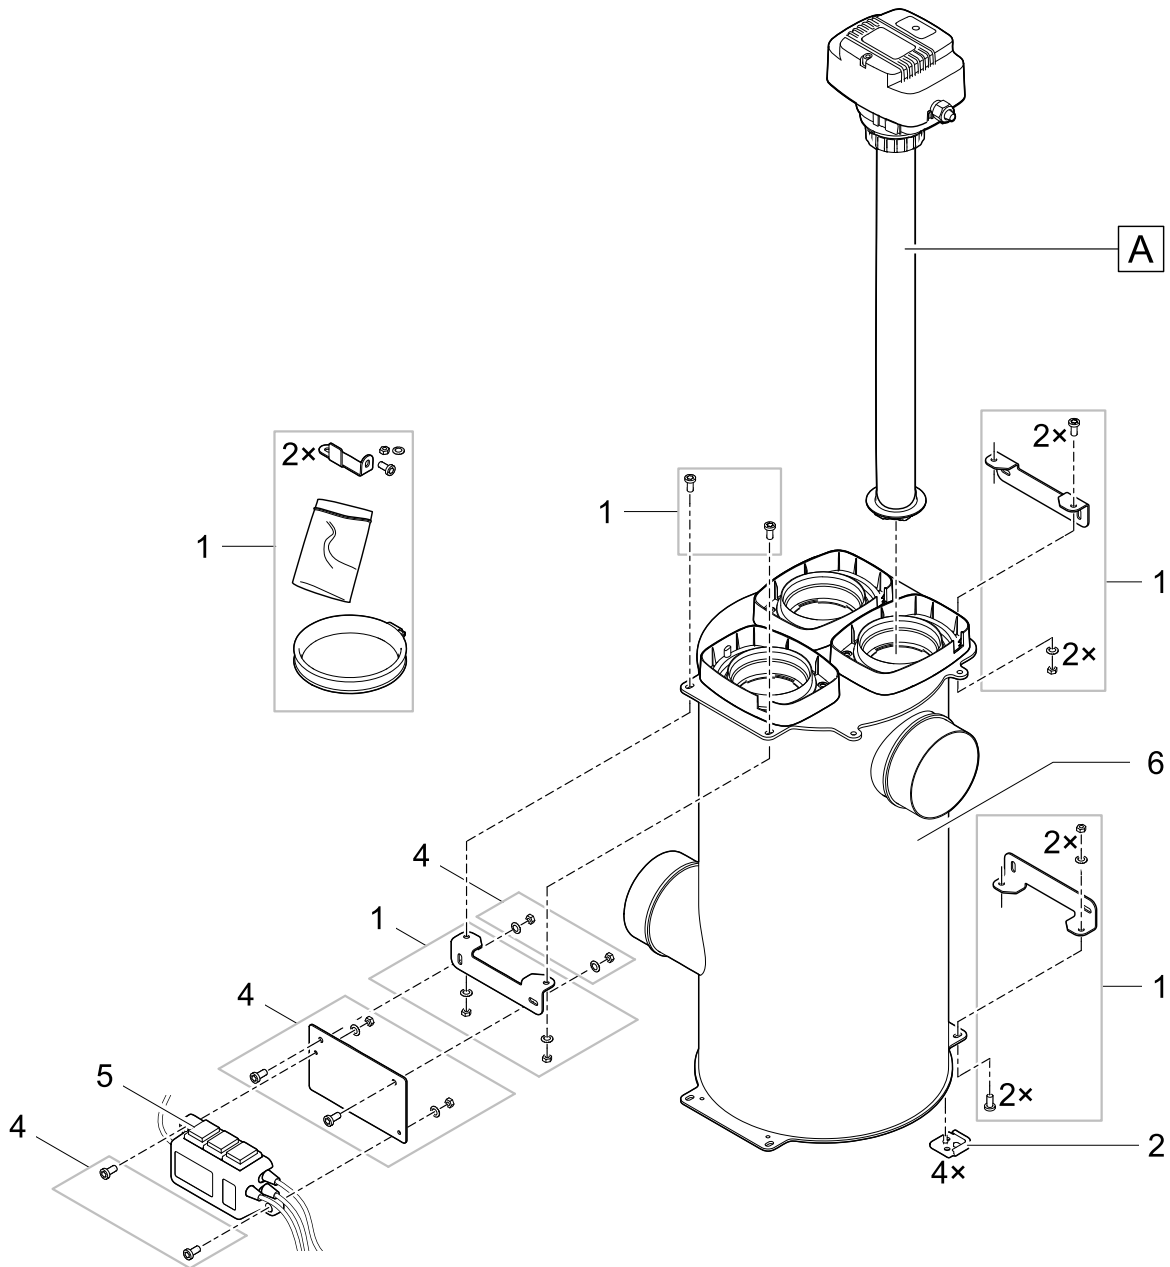

Item no.   Product
73376   Bitron Premium 180 W