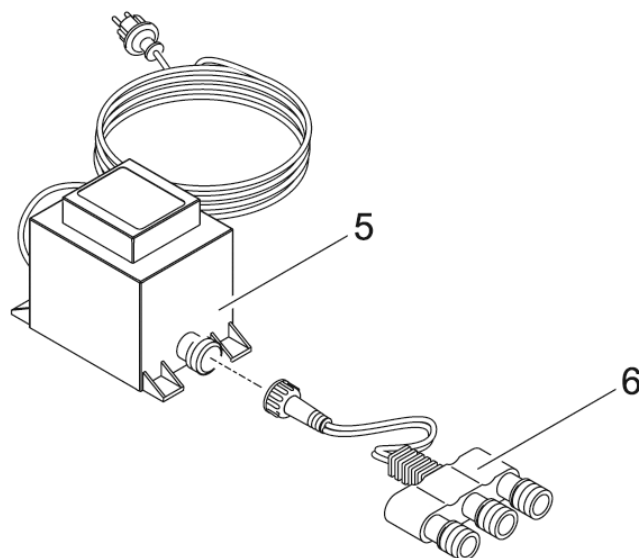

Item no.	Product
50527	LunAqua Classic LED Set 1
50530	LunAqua Classic LED Set 3

Pos.	Item no. Product	Product	Item no. Spare part	Spare part	Number
1	50527	LunAqua Classic LED Set 1 [INT]	42652	Lamp LED MR-16 12 V / 1 W GU5.3 SMD	1
	50530	LunAqua Classic LED Set 3 [INT]			
2	50527	LunAqua Classic LED Set 1 [INT]	27267	O-Ring SI 61 x 2 SH70 A black	1
	50530	LunAqua Classic LED Set 3 [INT]			
3	50527	LunAqua Classic LED Set 1 [INT]	27259	Lens clear LunAqua 3	1
	50530	LunAqua Classic LED Set 3 [INT]			
4	50527	LunAqua Classic LED Set 1 [INT]	35649	ASM base Luminis / LunAqua Classic	1
	50530	LunAqua Classic LED Set 3 [INT]			
5	50527	LunAqua Classic LED Set 1 [INT]	15118	Transformer 6 VA 2m H05RN-F 2 x 0.75 mm²	1
	50530	LunAqua Classic LED Set 3 [INT]			
6	50527	LunAqua Classic LED Set 1 [INT]	15117	Adapter male H05RN-F2x0.75/female 3x2.35	1
	50530	LunAqua Classic LED Set 3 [INT]			
7	50527	LunAqua Classic LED Set 1 [INT]	27073	Coupling nut LunAqua 3 / Classic LED	1
	50530	LunAqua Classic LED Set 3 [INT]