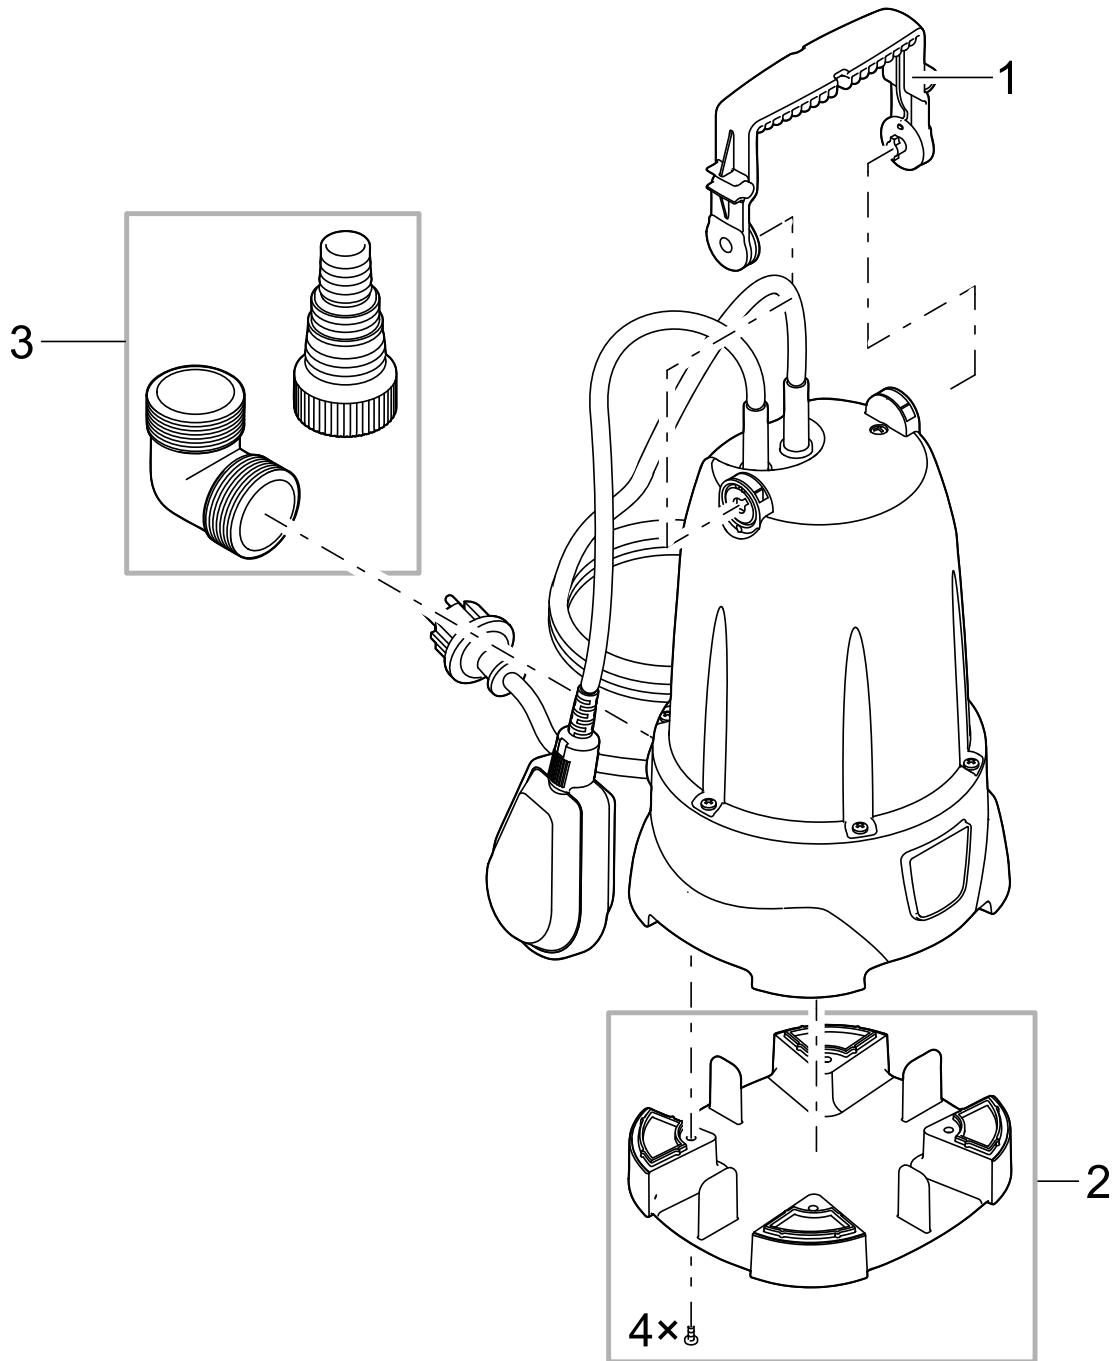

Item no.	Product
47748	ProMax MudDrain 6000

Pos.	Item no. Product	Product	Item no. Spare part	Spare part	Number
1	47748	ProMax MudDrain 6000 [INT]	48345	Spare part handle Drain 6000	1
2	47748	ProMax MudDrain 6000 [INT]	44586	Filter plate ClearDrain	1
3	47748	ProMax MudDrain 6000 [INT]	48344	Adapter set Drain 1 1/4" elbow	1