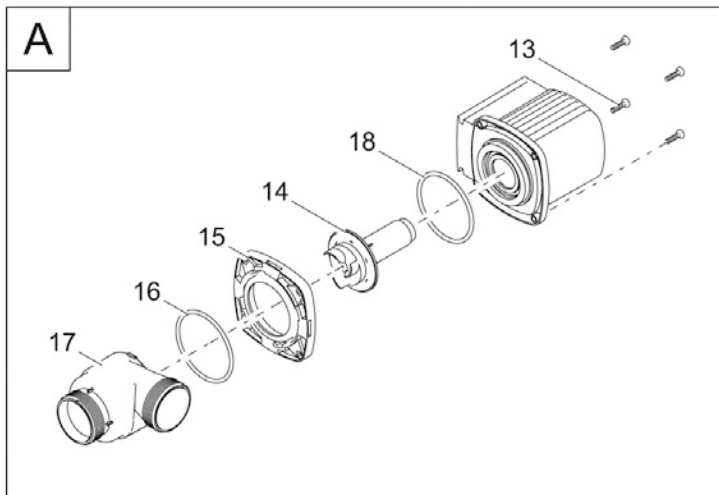

Item no.	Product
50734	AquaMax Eco Premium 4000
50736	AquaMax Eco Premium 6000
50740	AquaMax Eco Premium 8000
51078	AquaMax Eco Premium 10000
50735	GB AquaMax Eco Premium 4000
50739	GB AquaMax Eco Premium 6000
50741	GB AquaMax Eco Premium 8000
51085	GB AquaMax Eco Premium 10000