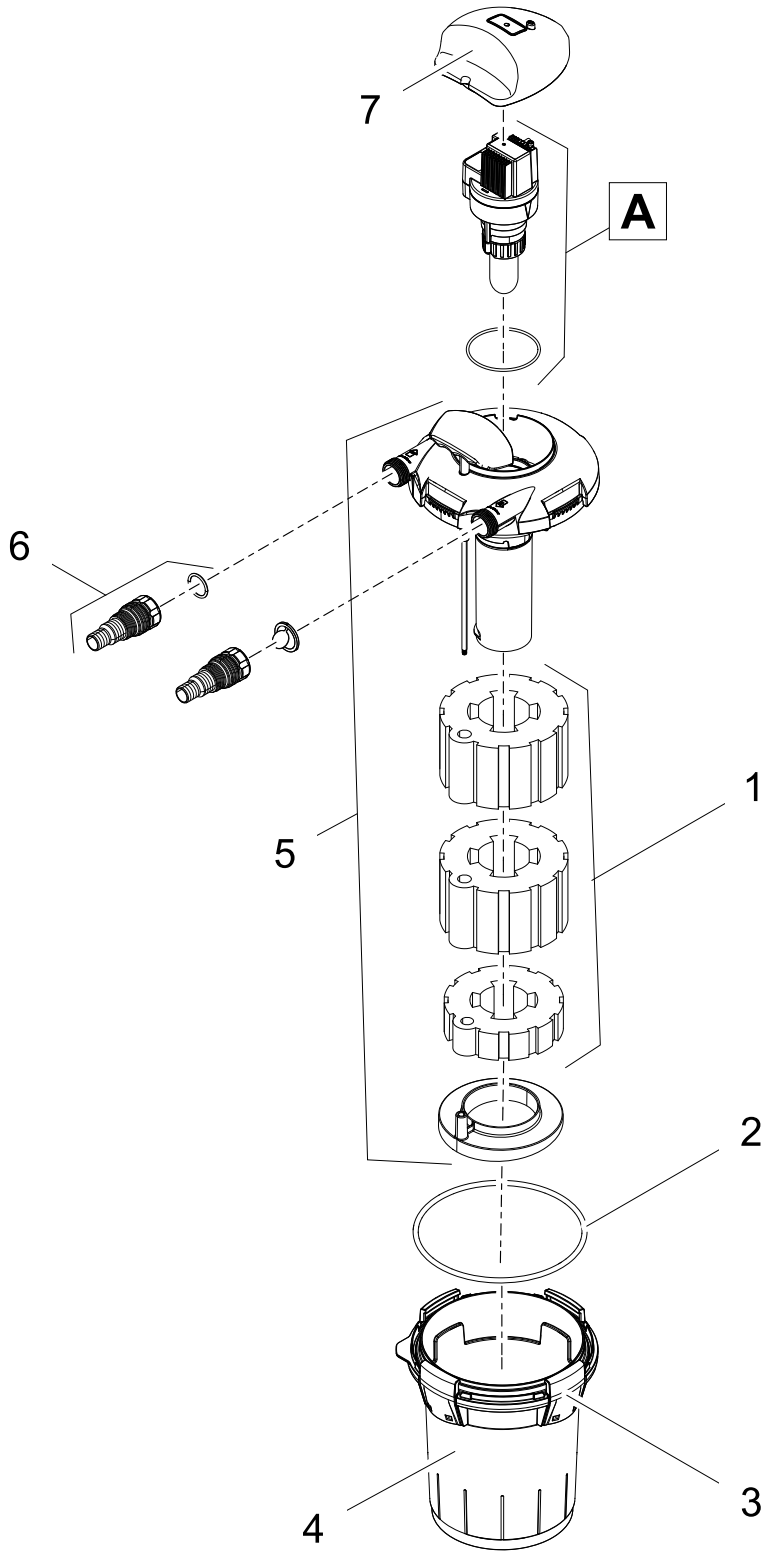

Item no.	Product
50499	BioPress Set 4000
50504	GB BioPress Set 4000