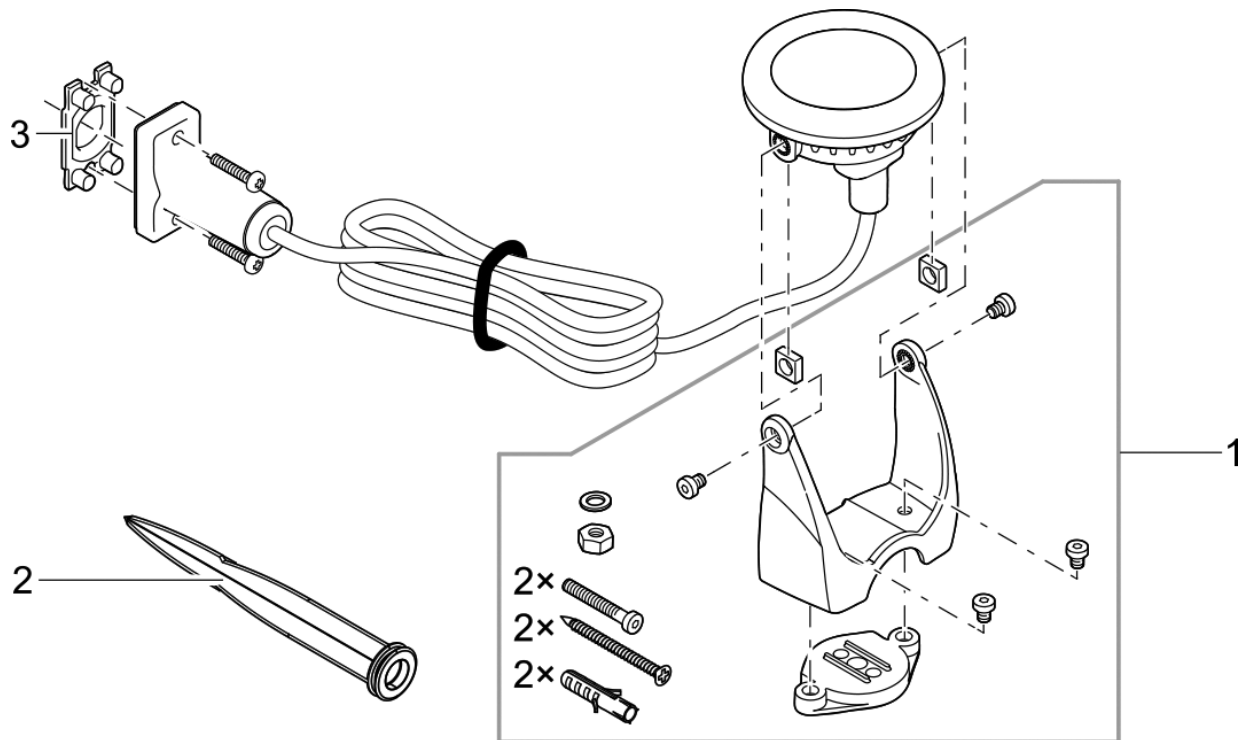

Item no.	Product
42638	ProfiLux Garden LED RGB

Pos.	Item no. Product	Product	Item no. Spare part	Spare part	Number
1	42638	ProfiLux Garden LED RGB [INT]	43754	Spare retainer set LunAqua Power LED W	1
2	42638	ProfiLux Garden LED RGB [INT]	20284	Spike	1
3	42638	ProfiLux Garden LED RGB [INT]	47019	Gasket EGC blue	1