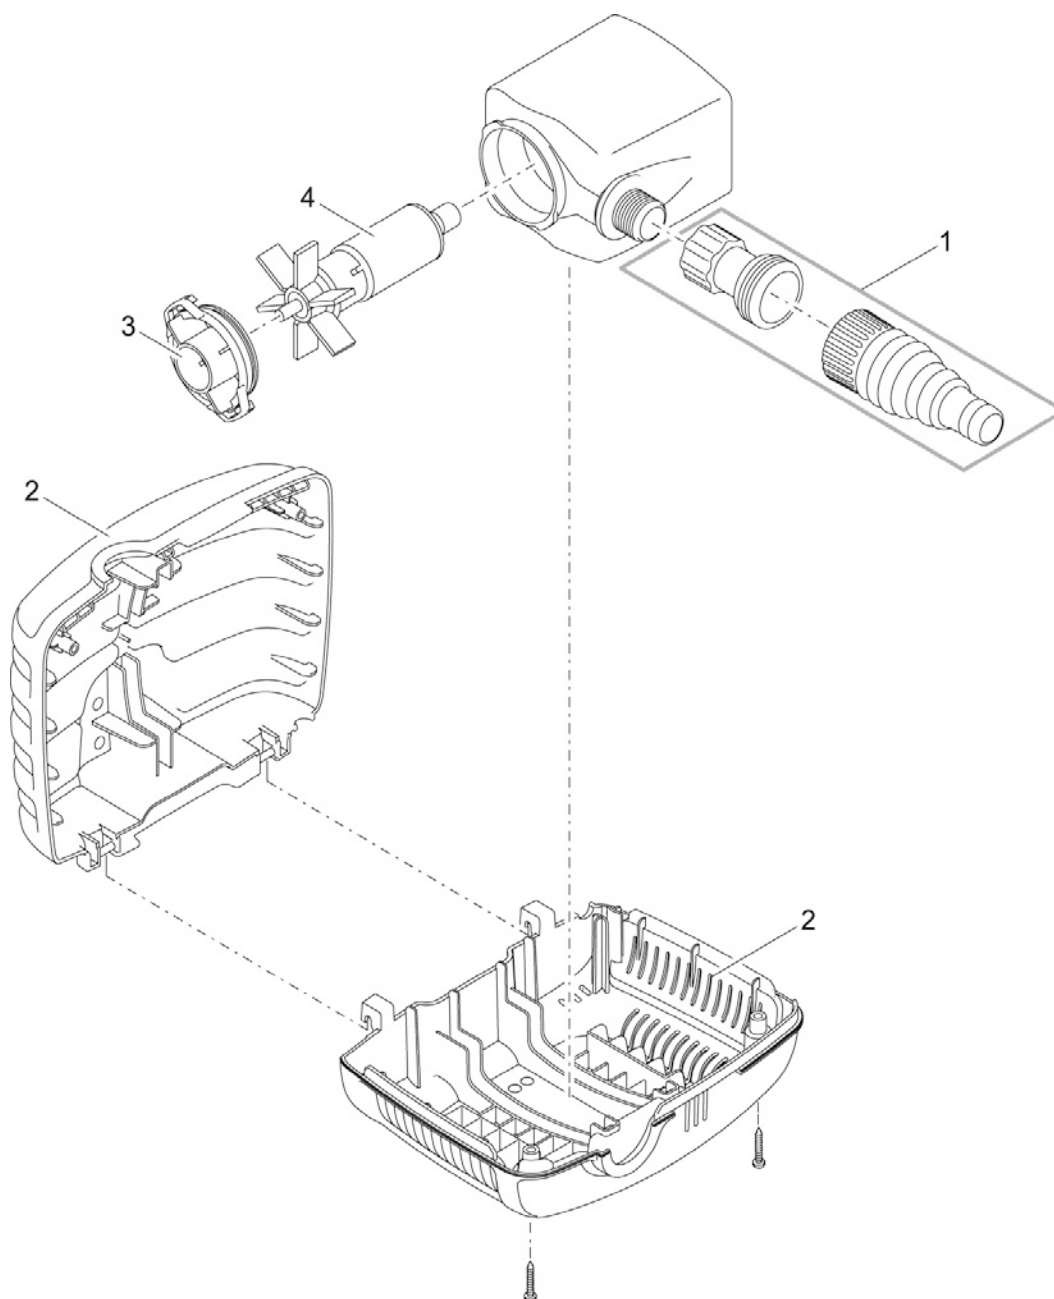

Item no.	Product
51086	AquaMax Eco Classic 2500
51088	GB AquaMax Eco Classic 2500

Pos.	Item no. Product	Product	Item no. Spare part	Spare part	Number
1	51086	AquaMax Eco Classic 2500 [INT]	21903	Connection kit AquaMax Eco Classic 2500	1
	51088	AquaMax Eco Classic 2500 [GB]			
2	51086	AquaMax Eco Classic 2500 [INT]	21901	Filter housing AquaMax Eco Classic 2500	1
	51088	AquaMax Eco Classic 2500 [GB]			
3	51086	AquaMax Eco Classic 2500 [INT]	21908	Pump housing AquaMax Eco Classic 2500	1
	51088	AquaMax Eco Classic 2500 [GB]			
4	51086	AquaMax Eco Classic 2500 [INT]	18013	Spare rotor cpl. ASE 2500 magnetized	1
	51088	AquaMax Eco Classic 2500 [GB]