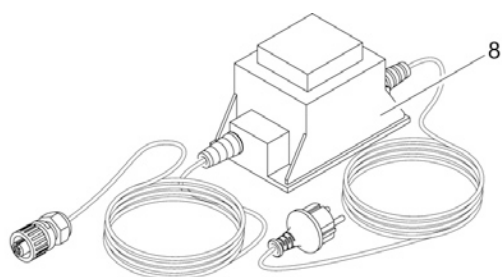

Pos.	Item no. Product	Product	Item no. Spare part	Spare part	Number
1	50240	Water Trio [INT]	11878	Nozzle protector	3
2	50240	Water Trio [INT]	11999	ASM top cover Water Trio	1
3	50240	Water Trio [INT]	11943	ASM LED nozzle Water Trio / Quintet	3
3A	50240	Water Trio [INT]	76611	ASM LED nozzle Water Trio / Quintet warm	3
4	50240	Water Trio [INT]	11884	Base plate Water Trio / Quintet	1
5	50240	Water Trio [INT]	12476	ASM cable protection Water Trio	1
6	50240	Water Trio [INT]	12477	ASM controller Trio programmed	1
7	50240	Water Trio [INT]	33371	Cover FM-Master	1
8	50240	Water Trio [INT]	35807	ASM transf. DC connector 13.5 V / 60 VA	1
9	50240	Water Trio [INT]	20284	Spike	1
10	50240	Water Trio [INT]	11993	ASM extension Water Trio / Quintet	6
11	50240	Water Trio [INT]	11282	2 channel remote control	1
12	50240	Water Trio [INT]	11978	ASM pump Easy EC	3
13	50240	Water Trio [INT]	46660	Spare rotor Easy EC	3
14	50240	Water Trio [INT]	12474	ASM bearing plate w. gasket Trio/Quintet	3
15	50240	Water Trio [INT]	11909	Filter housing Easy EC	3