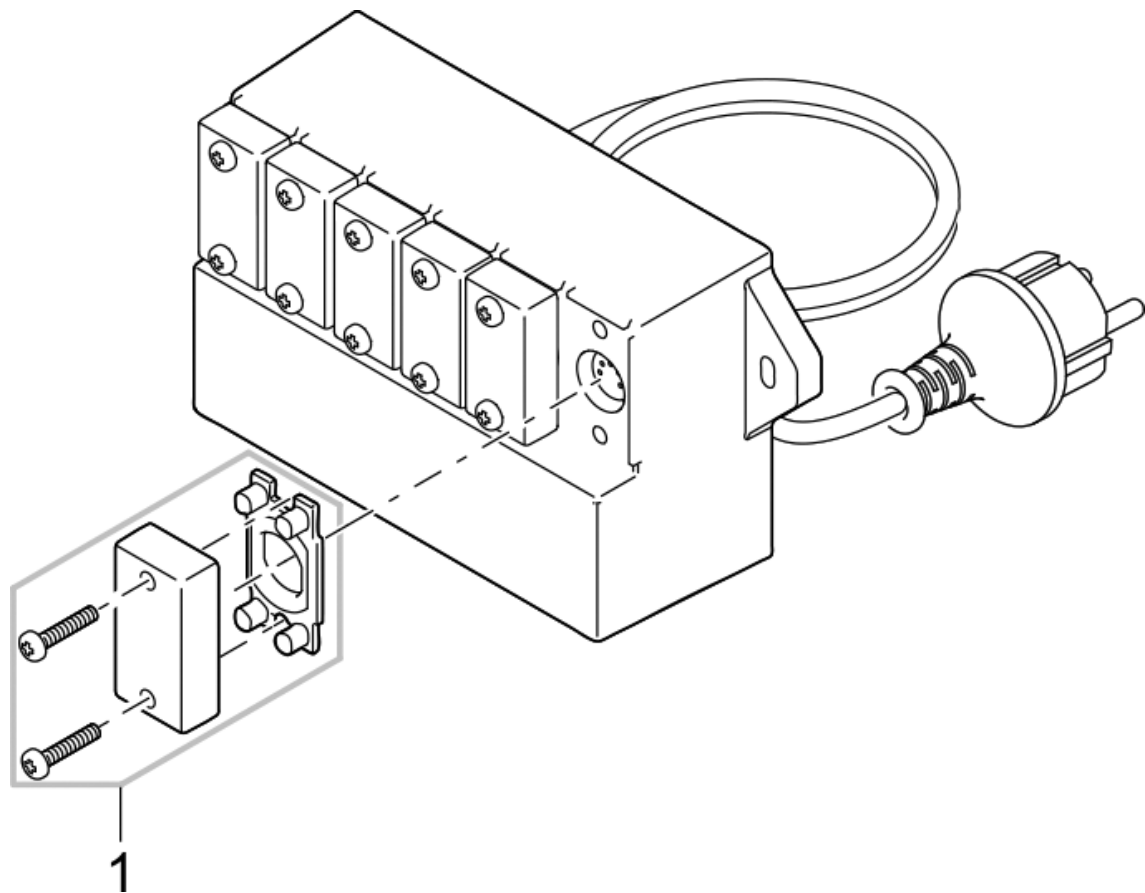

Item no.	Product
42639	ProfiLux Garden LED controller

Pos.	Item no. Product	Product	Item no. Spare part	Spare part	Number
1	42639	ProfiLux Garden LED controller [INT]	43867	Spare set ASM gland seal	1