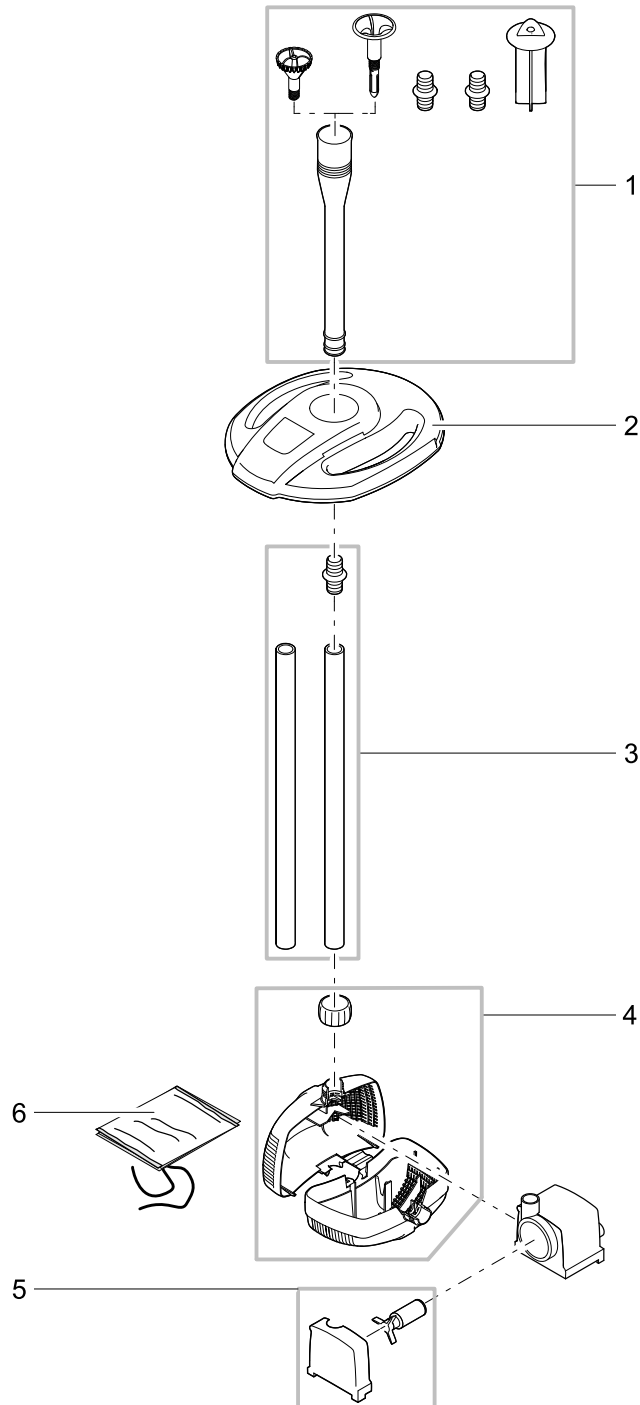

Item no.   Product
49992   IceFree 4 Seasons

Pos.	Item no. Product	Product	Item no. Spare part	Spare part	Number
1	49992	IceFree 4 Seasons [INT]	51707	Accessories IceFree 4 Seasons	1
2	49992	IceFree 4 Seasons [INT]	51730	Spare ASM float IceFree 4 Seasons	1
3	49992	IceFree 4 Seasons [INT]	51706	Spare hose set IceFree 4 Seasons	1
4	49992	IceFree 4 Seasons [INT]	51708	Spare filter housing IceFree	1
5	49992	IceFree 4 Seasons [INT]	36957	Spare part set pump IceFree	1
6	49992	IceFree 4 Seasons [INT]	51732	Spare filter bag IceFree 4 Season	1