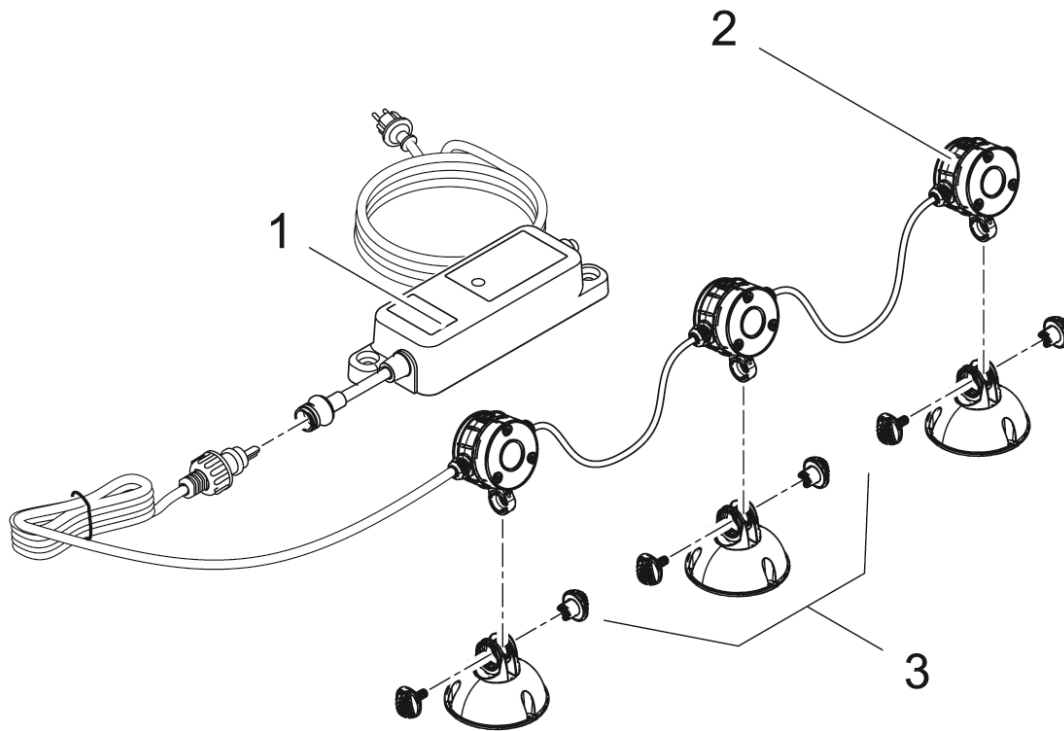

Item no.	Product
57140	Luminis 3

Pos.	Item no. Product	Product	Item no. Spare part	Spare part	Number
1	57140	Luminis 3 [INT]	15562	ASM electronic box LunAqua Mini	1
2	57140	Luminis 3 [INT]	50512	LunAqua Mini LED	1
3	57140	Luminis 3 [INT]	35649	ASM base Luminis / LunAqua Classic	1