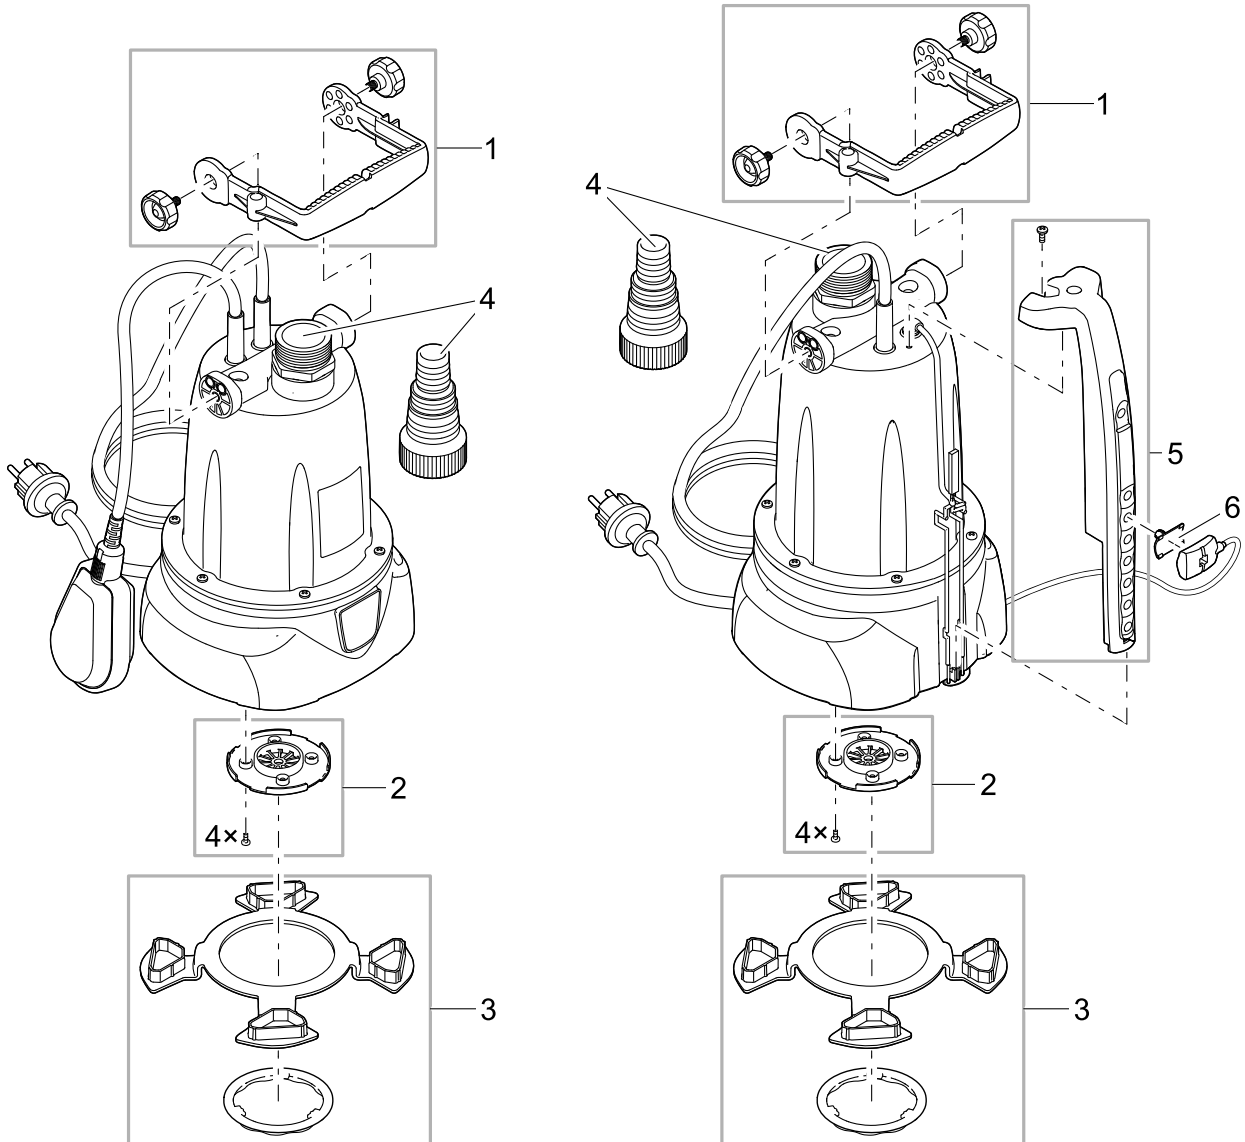

Item no.	Product
42260	ProMax ClearDrain 7000
42261	ProMax ClearDrain 11000
42262	ProMax ClearDrain 14000
42263	GB ProMax ClearDrain 7000
42264	GB ProMax ClearDrain 11000
42265	GB ProMax ClearDrain 14000